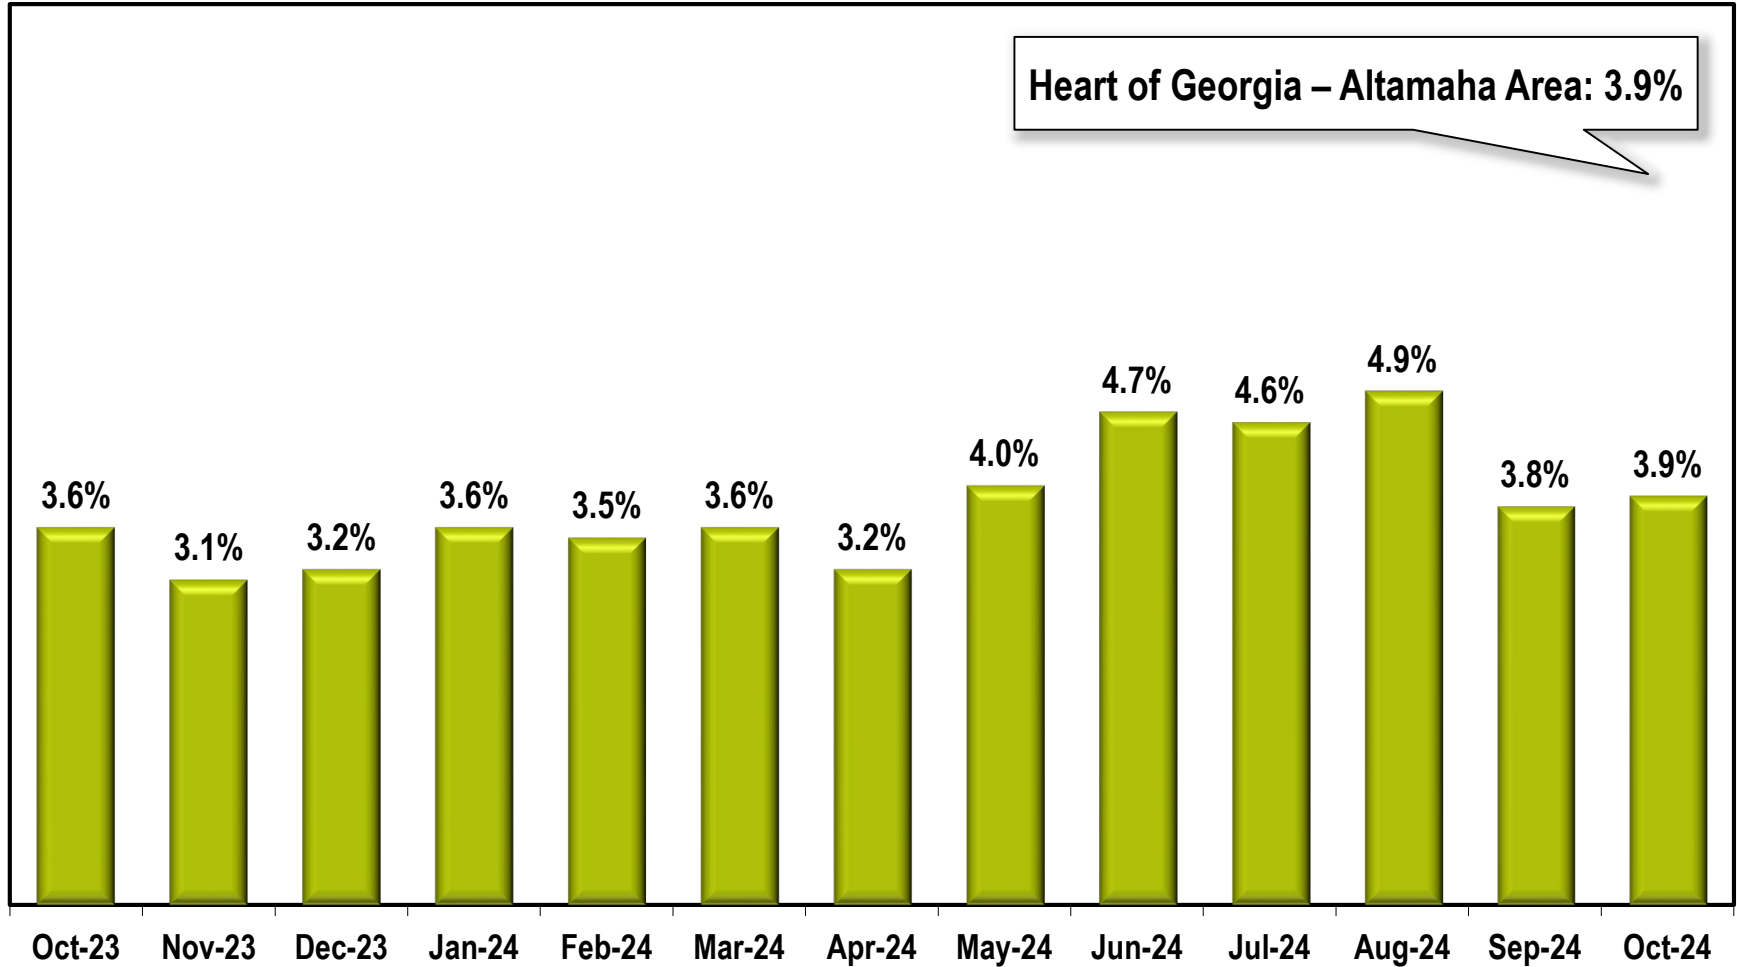

Heart of Georgia-Altamaha Area Unemployment Rate

(Not Seasonally Adjusted)

Note: Heart of Georgia - Altamaha Region includes Appling, Bleckley, Candler, Dodge, Emanuel, Evans, Jeff Davis, Johnson, Laurens, Montgomery, Tattnall, Telfair, Toombs, Treutlen, Wayne, Wheeler, and Wilcox counties.