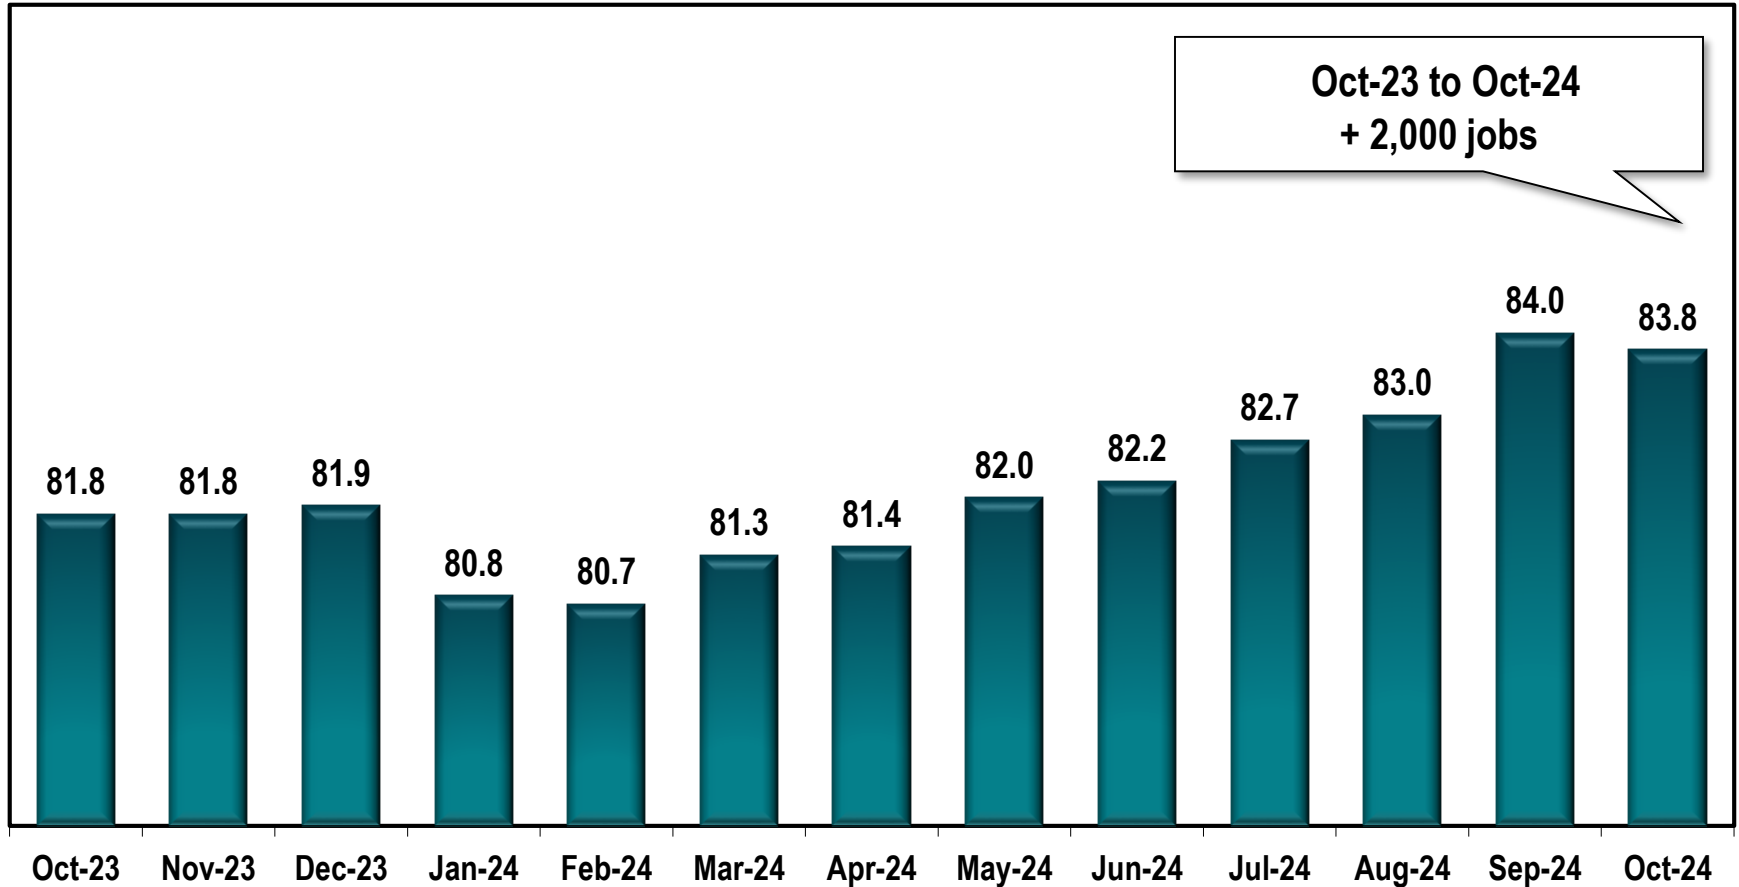

# Warner Robins MSA Employment (In Thousands)

Note: Warner Robins MSA includes Houston, Peach, and Pulaski counties.

Source: Georgia Department of Labor – Bruce Thompson, Commissioner