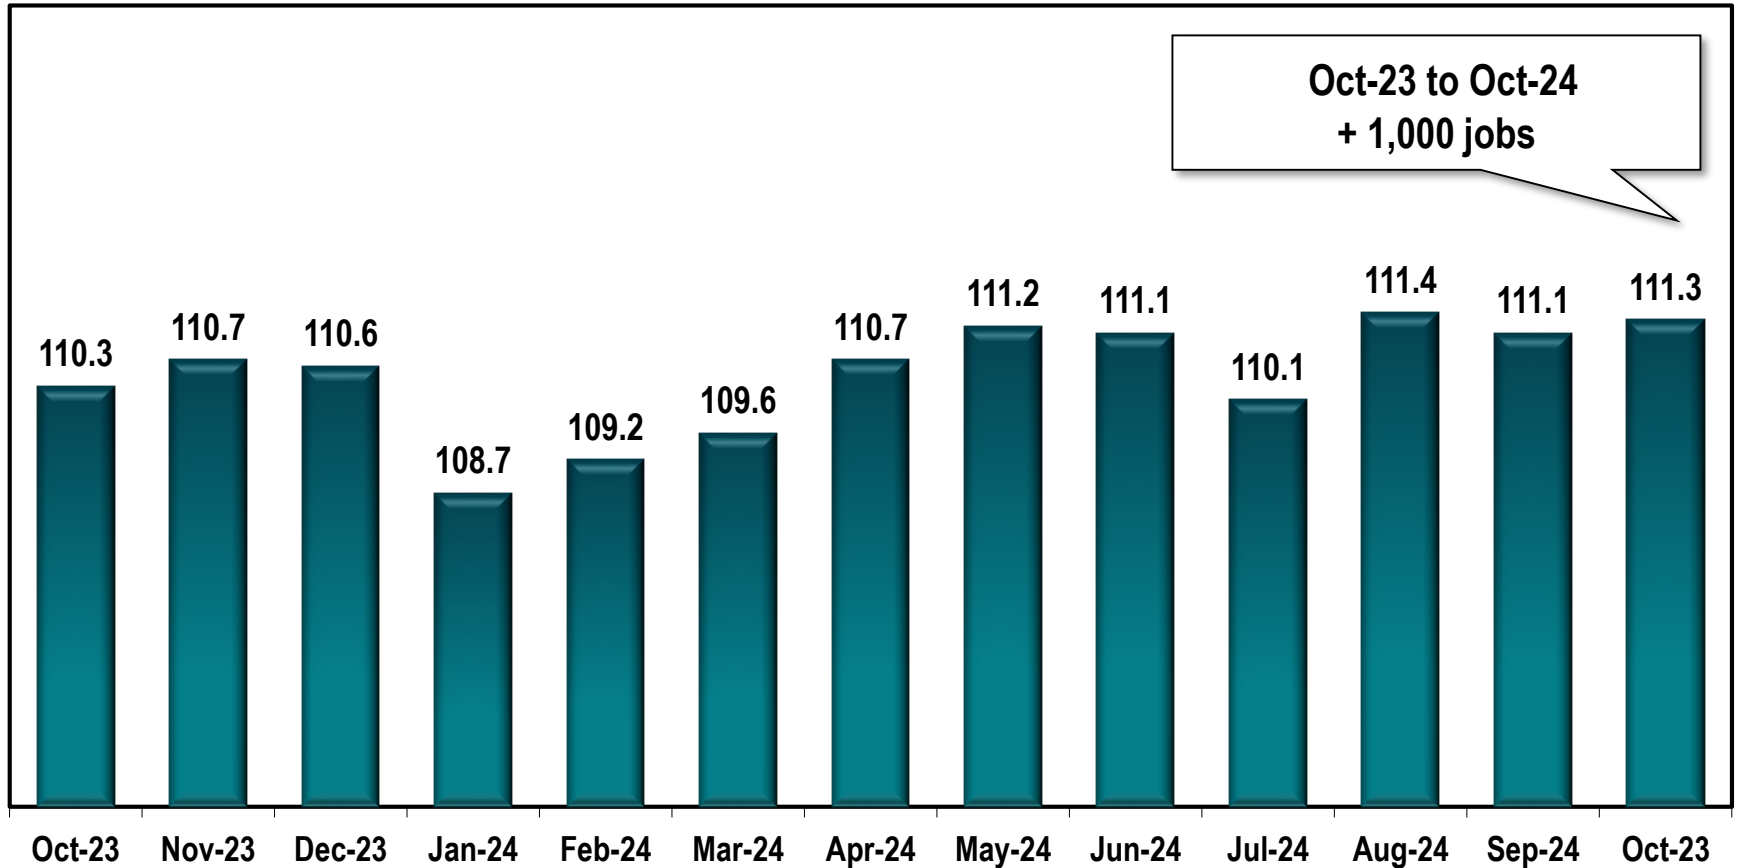

Gainesville MSA Employment

(In Thousands)

Note: Gainesville MSA comprises Hall county.

Source: Georgia Department of Labor - Bruce Thompson, Commissioner