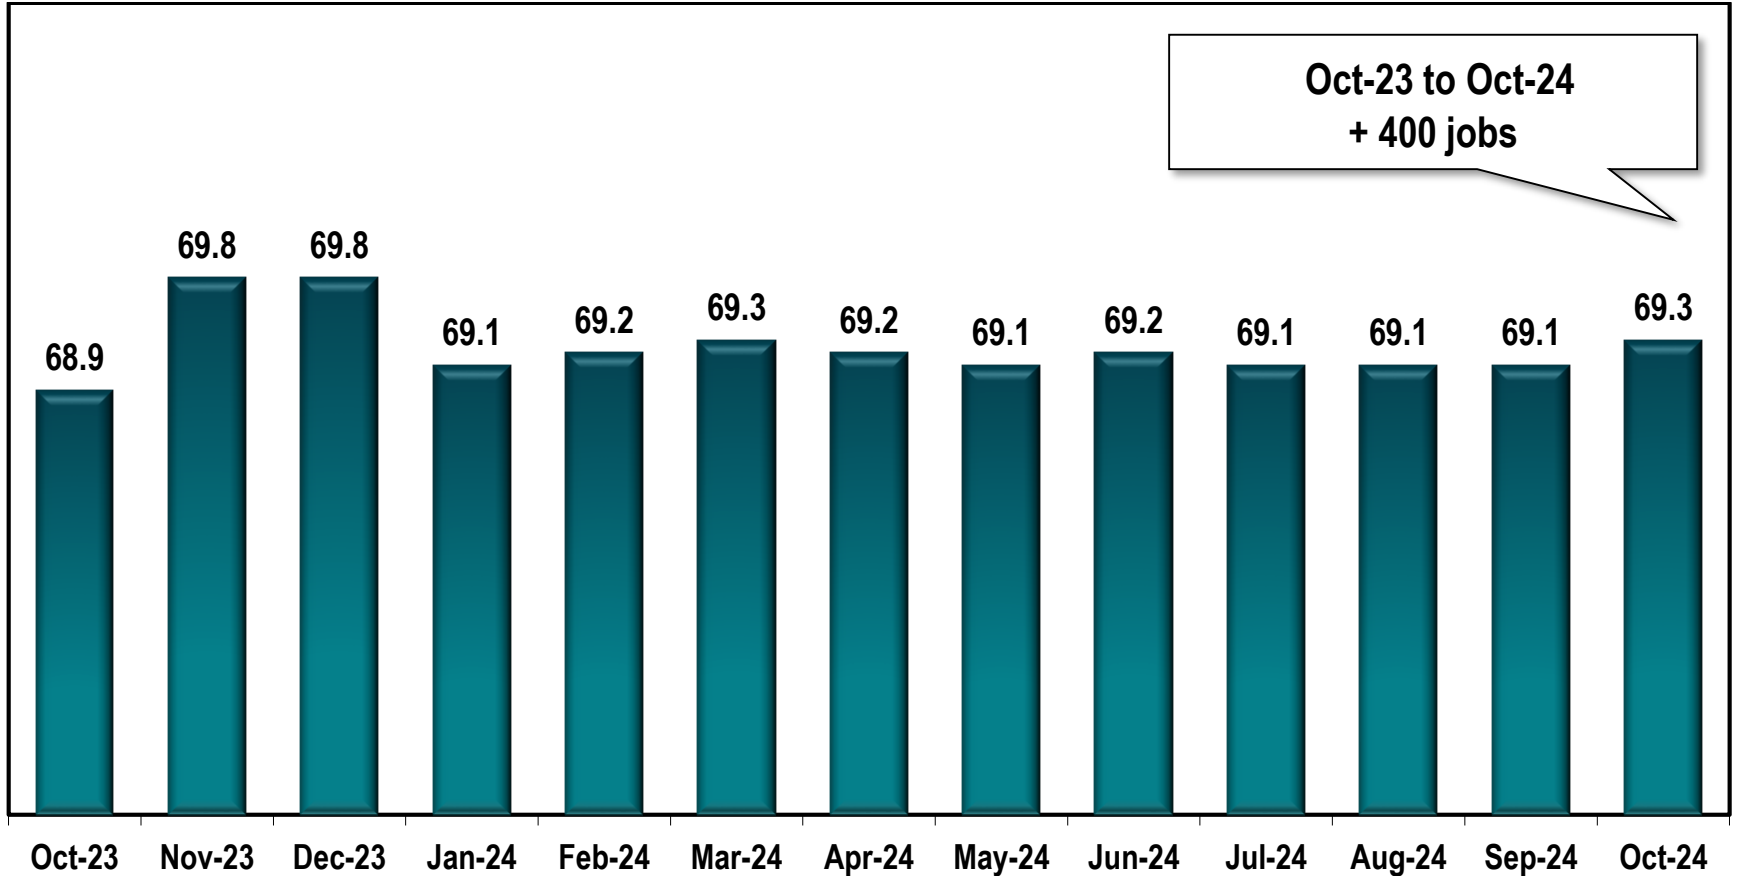

Dalton MSA Employment

(In Thousands)

Note: Dalton MSA includes Murray and Whitfield counties.

Source: Georgia Department of Labor - Bruce Thompson, Commissioner