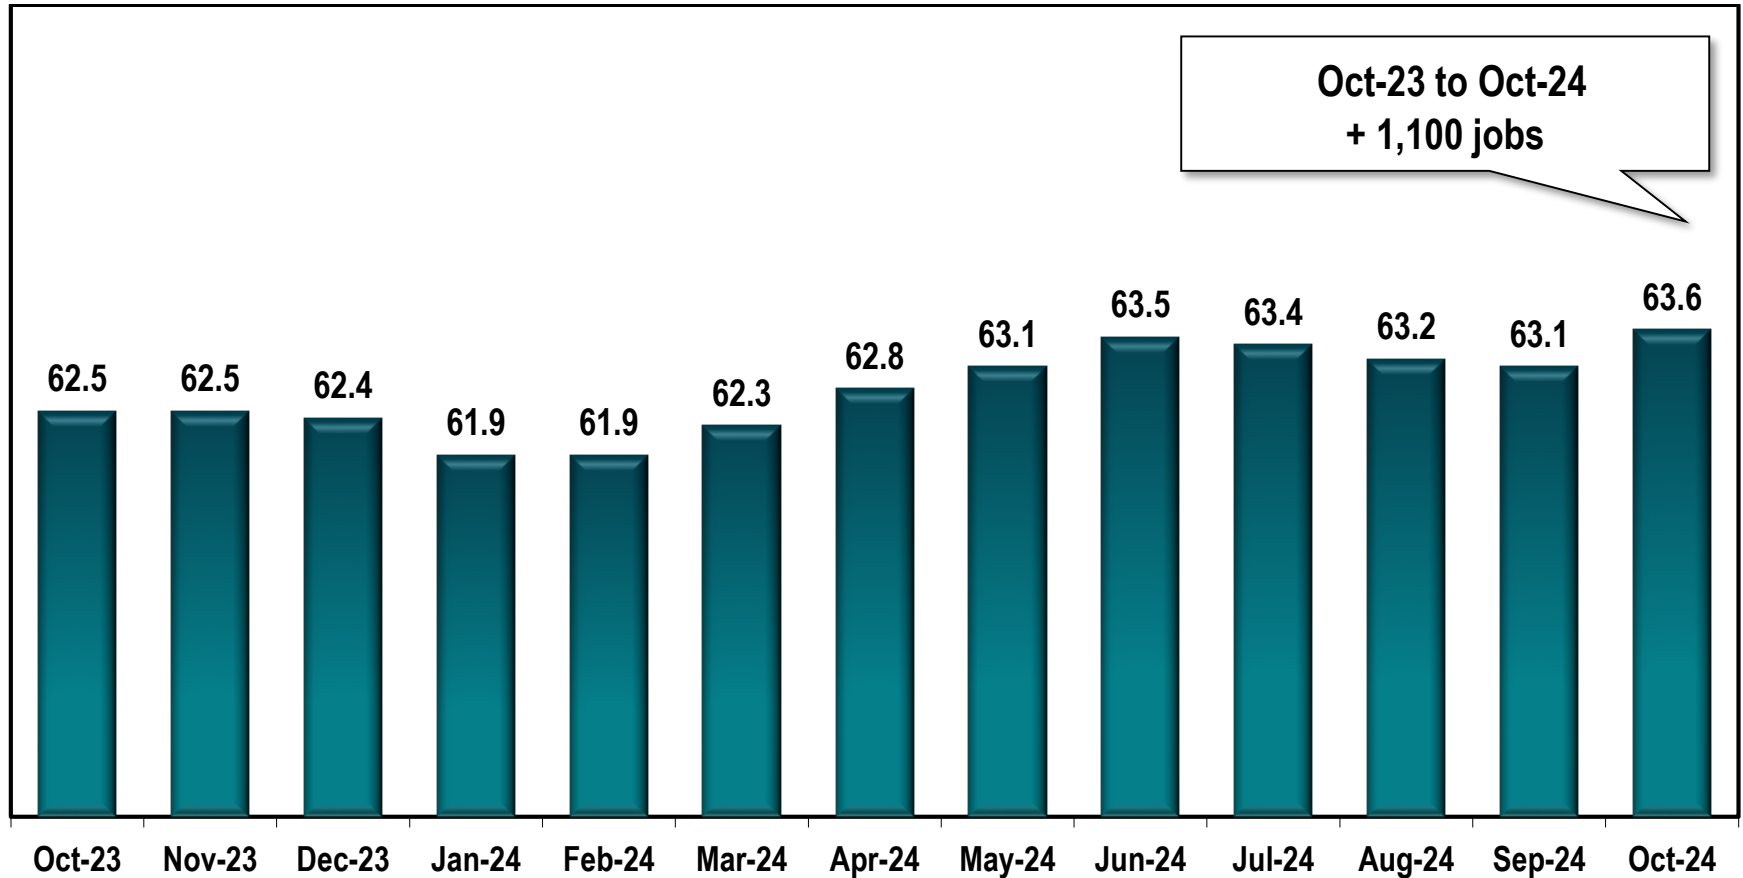

Albany MSA Employment (In Thousands)

Note: Albany MSA includes Baker, Dougherty, Lee, Terrell and Worth counties.

Source: Georgia Department of Labor - Bruce Thompson, Commissioner