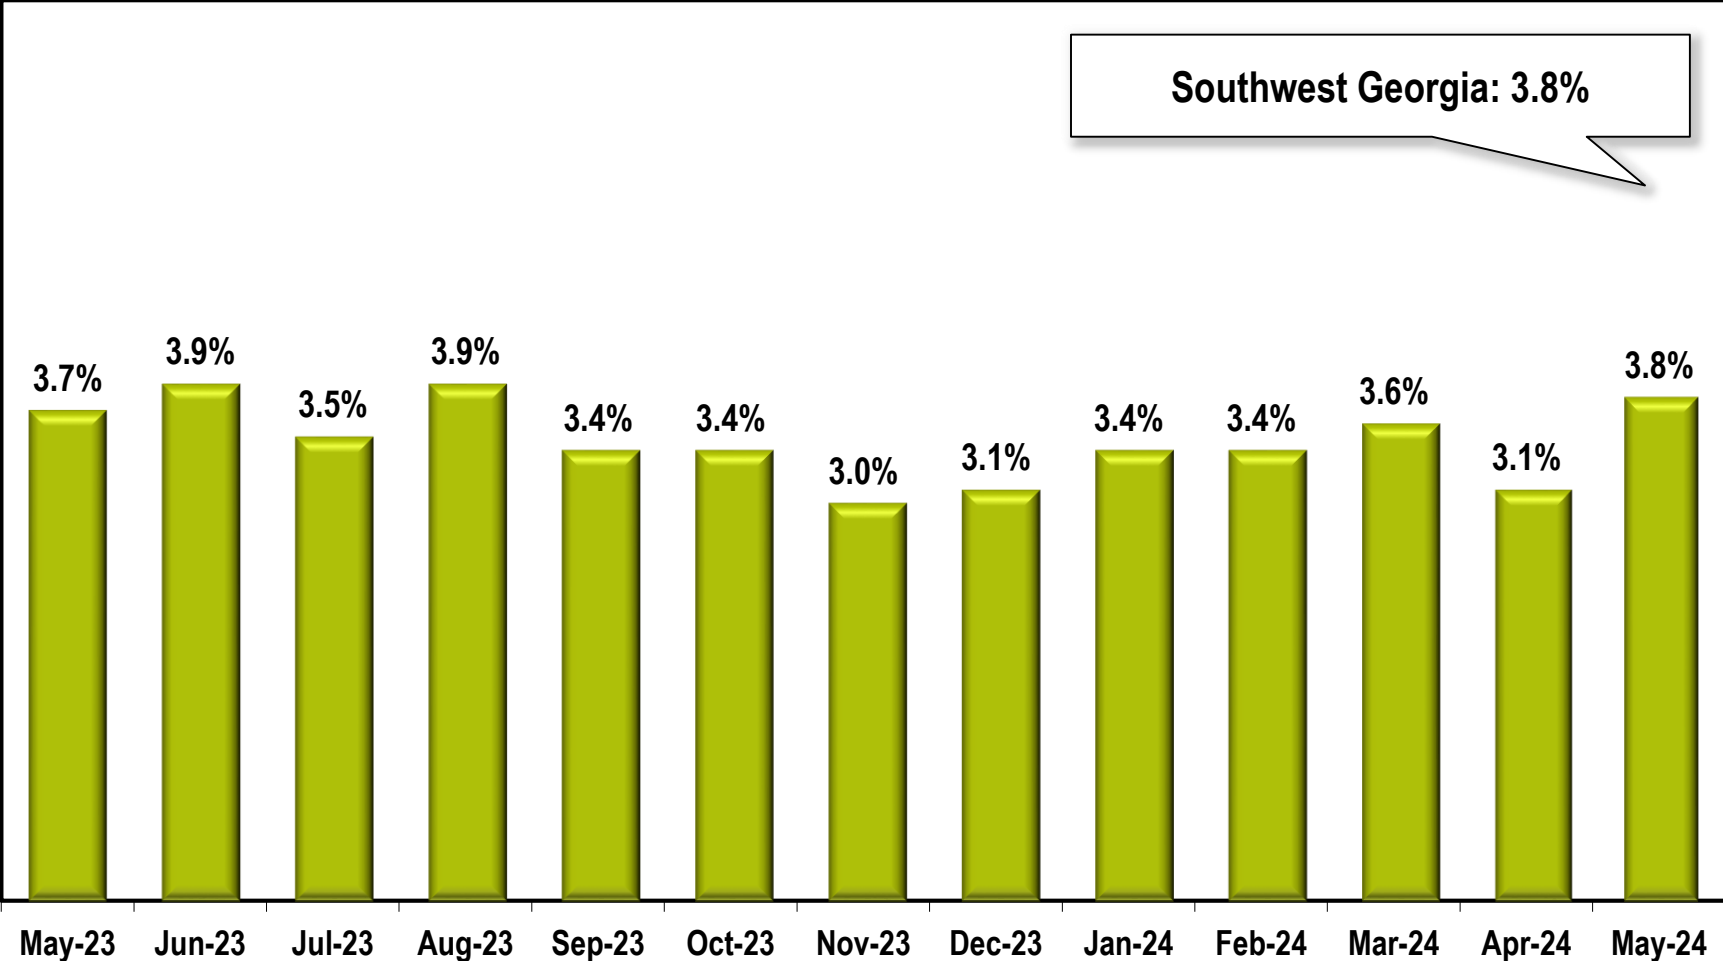

Southwest Georgia Region Unemployment Rate

(Not Seasonally Adjusted)

Note: Southwest Georgia Region includes Baker, Calhoun, Colquitt, Decatur, Dougherty, Early, Grady, Lee, Miller, Mitchell, Seminole, Terrell, Thomas, and Worth counties.