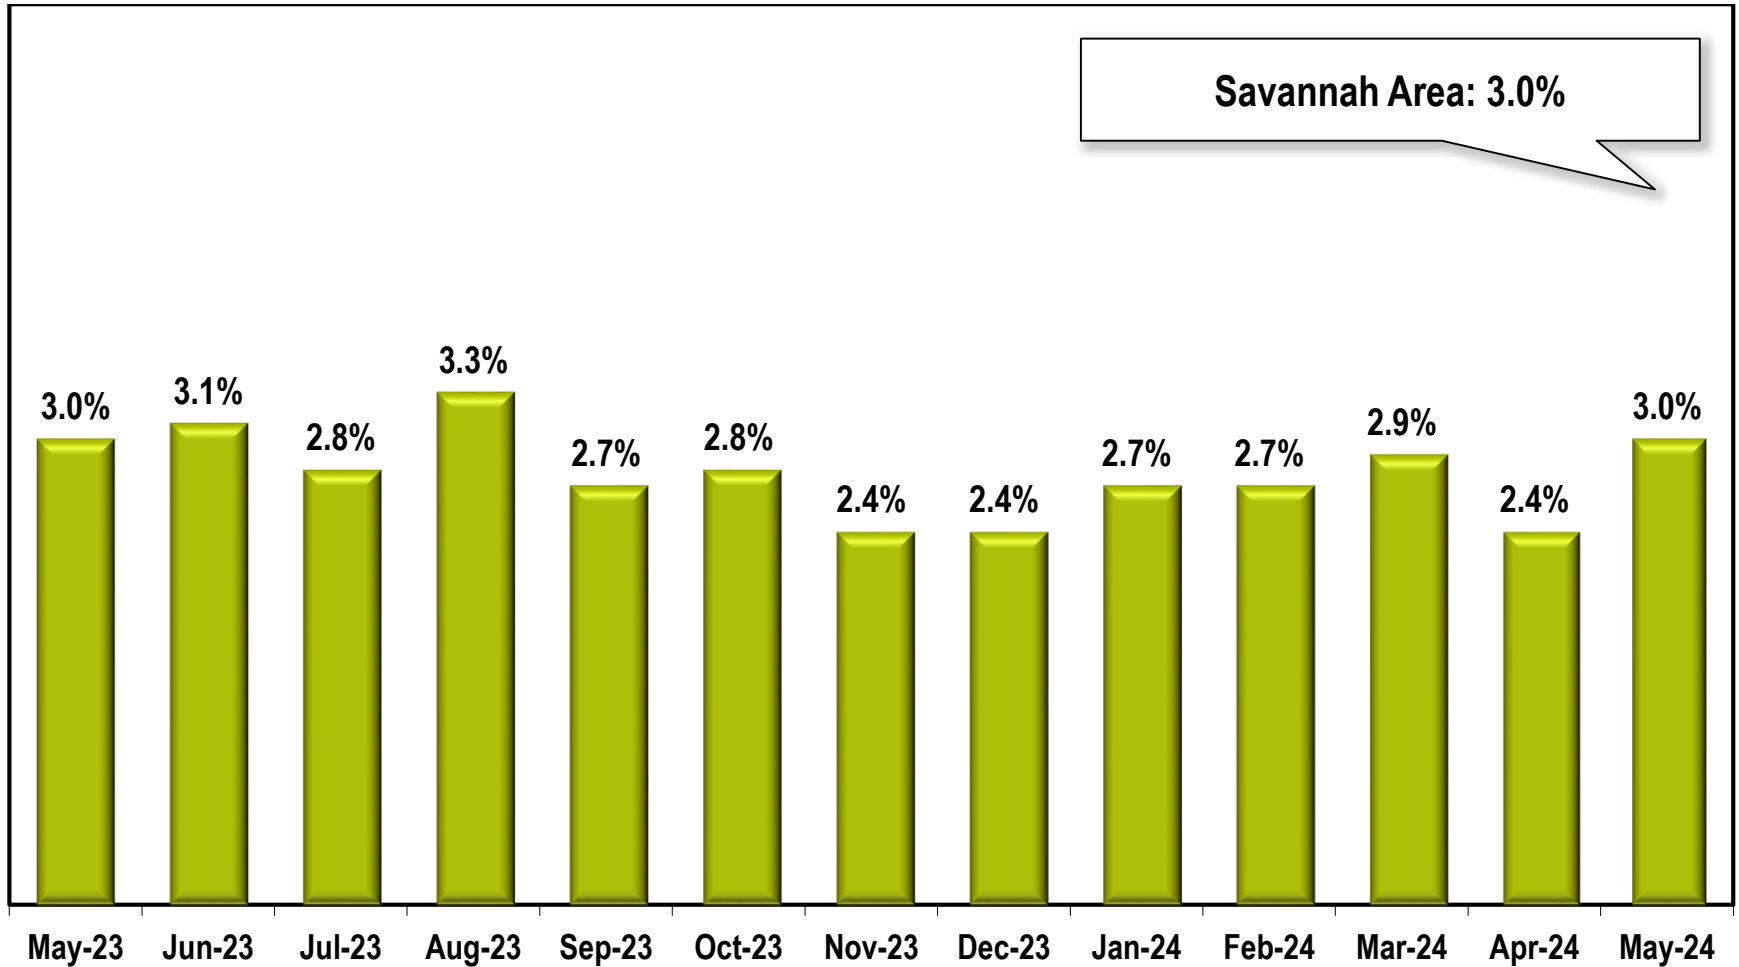

# Savannah Area Unemployment Rate

(Not Seasonally Adjusted)

Note: Savannah Area includes Bryan, Chatham, and Effingham counties.

Source: Georgia Department of Labor – Bruce Thompson, Commissioner