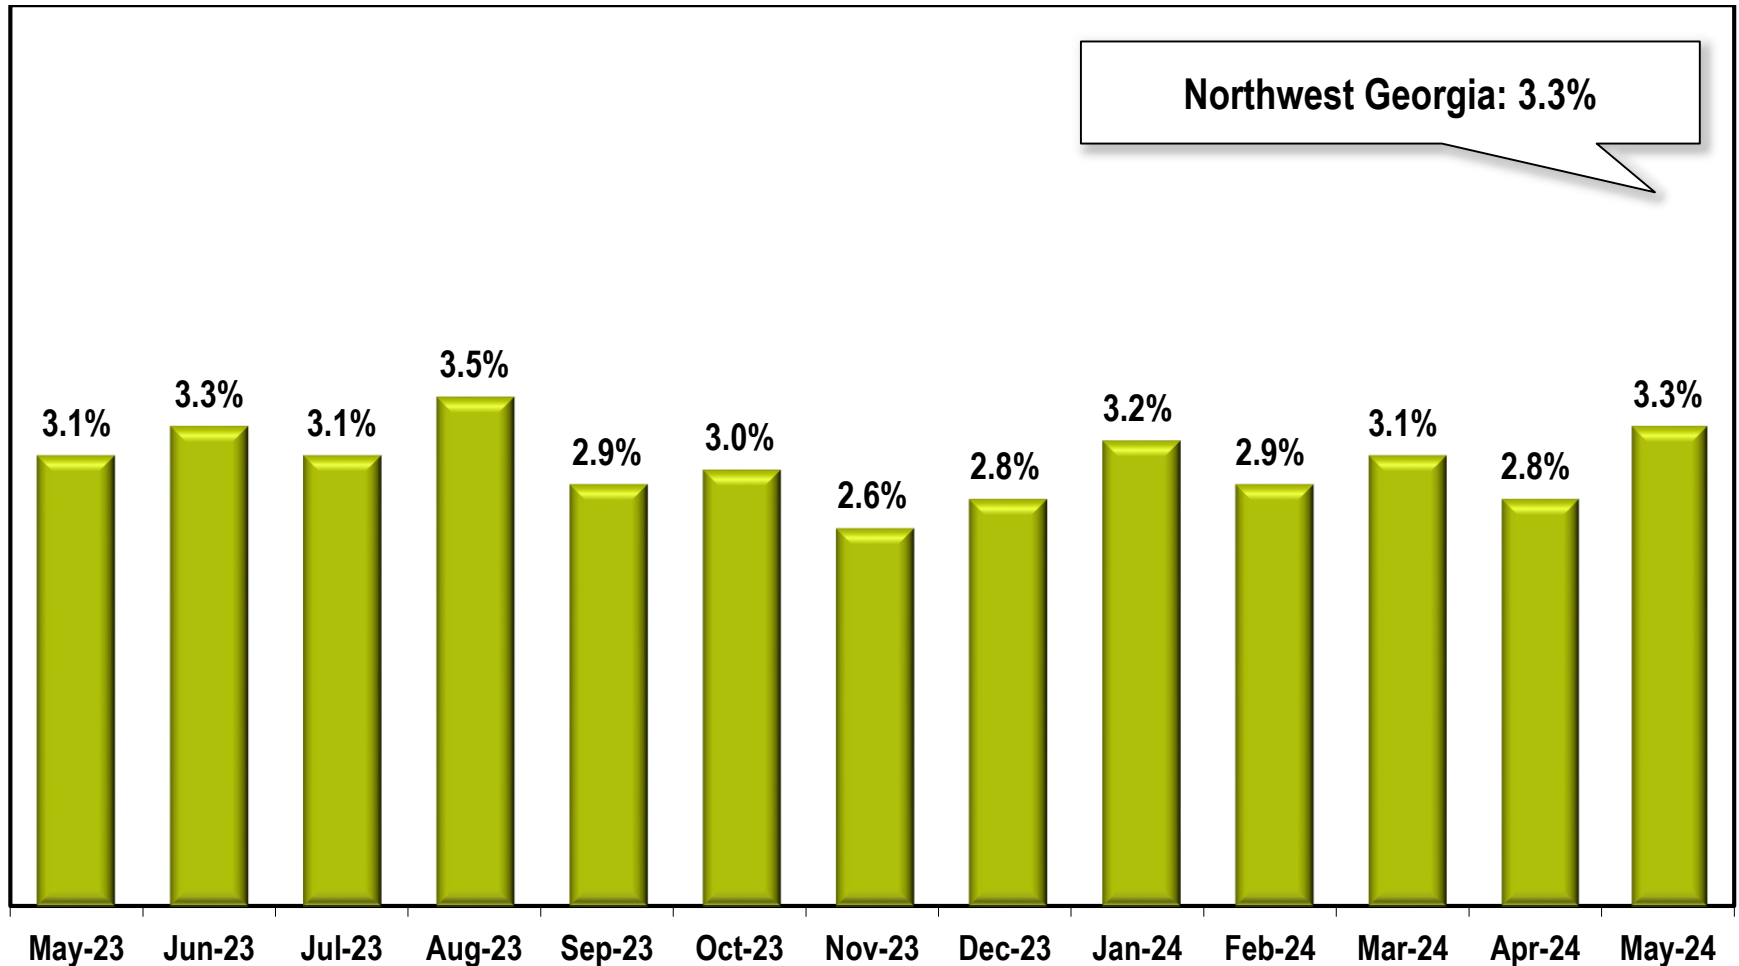

Northwest Georgia Unemployment Rate

(Not Seasonally Adjusted)

Note: Northwest Georgia Region includes Bartow, Catoosa, Chattooga, Dade, Fannin, Floyd, Gilmer, Gordon, Haralson, Murray, Paulding, Pickens, Polk, Walker, and Whitfield counties.