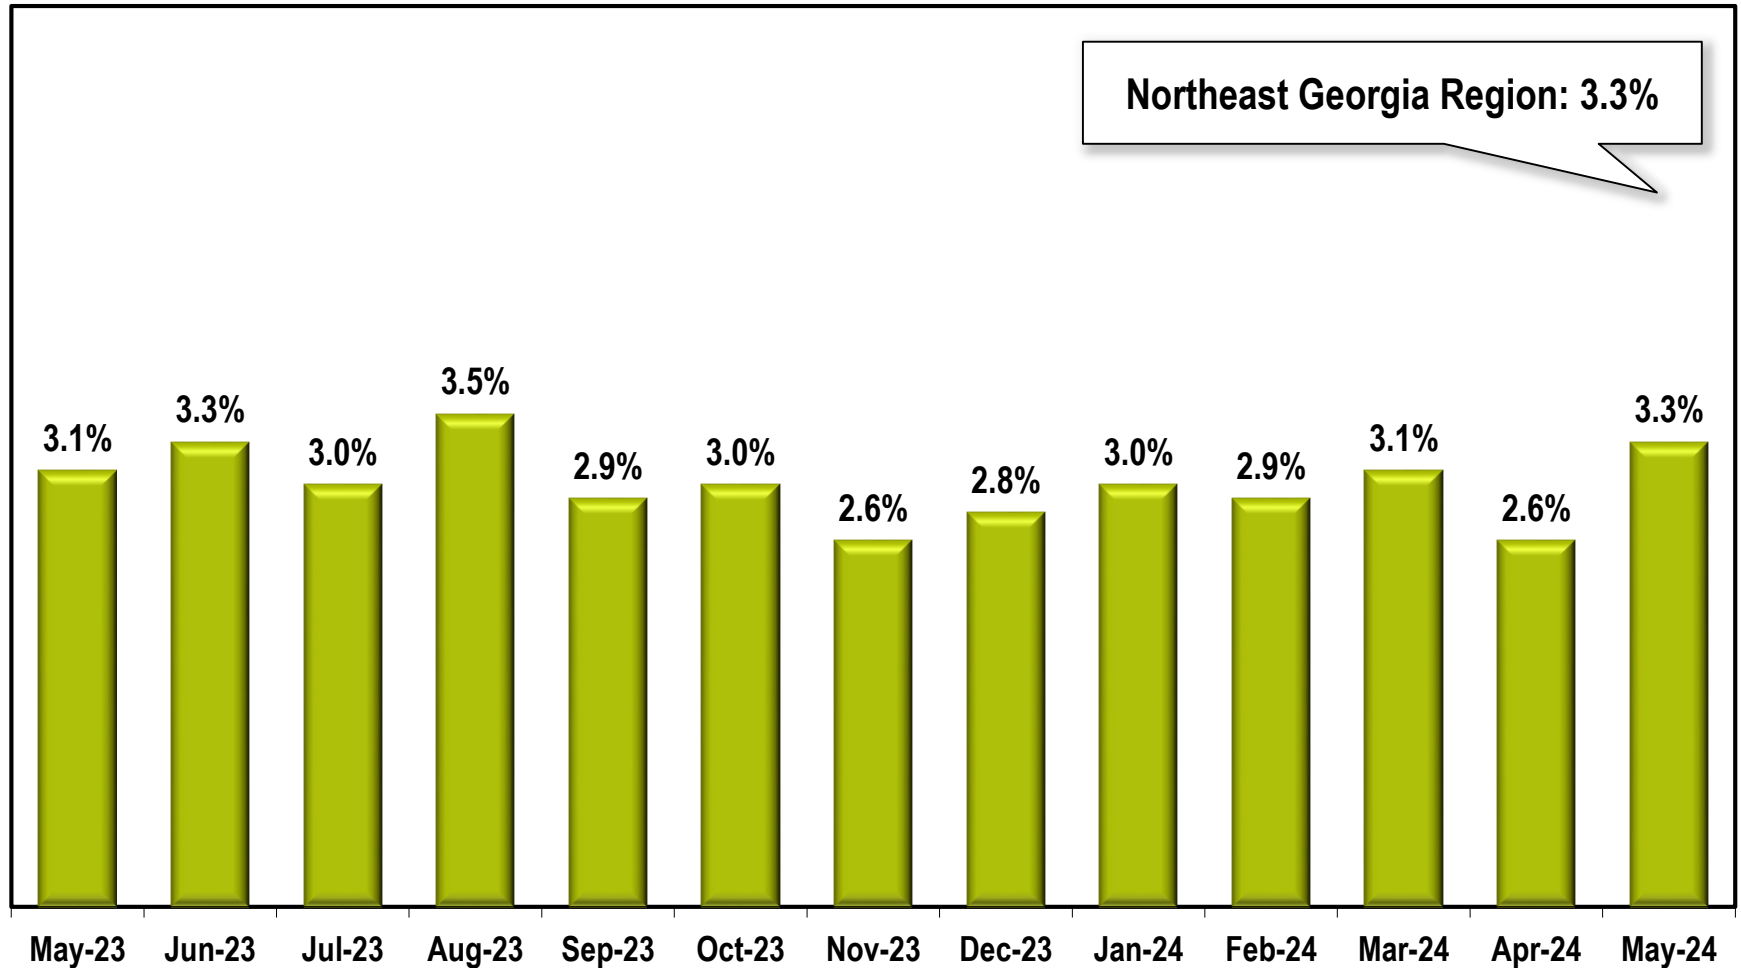

# Northeast Georgia Region Unemployment Rate

(Not Seasonally Adjusted)

Note: Northeast Georgia Region includes Barrow, Clarke, Elbert, Greene, Jackson, Jasper, Madison, Morgan, Newton, Oconee, Oglethorpe, and Walton counties.