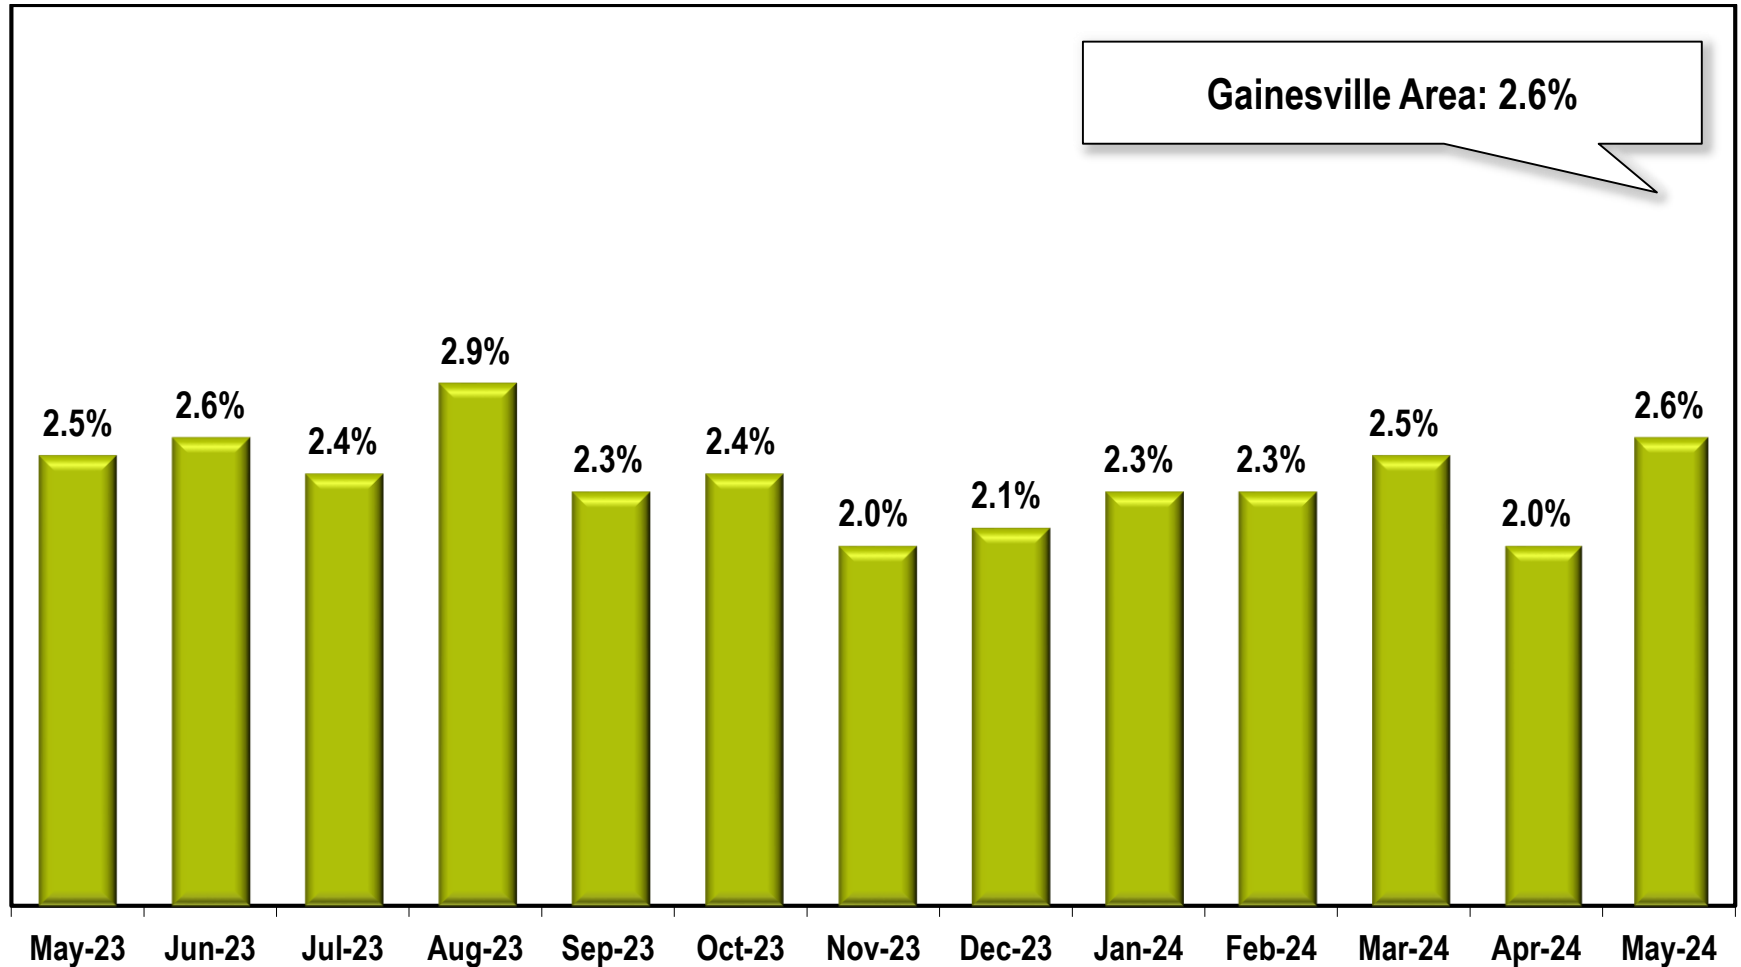

# Gainesville Area Unemployment Rate

(Not Seasonally Adjusted)

Note: Gainesville Area includes Hall County.

Source: Georgia Department of Labor – Bruce Thompson, Commissioner