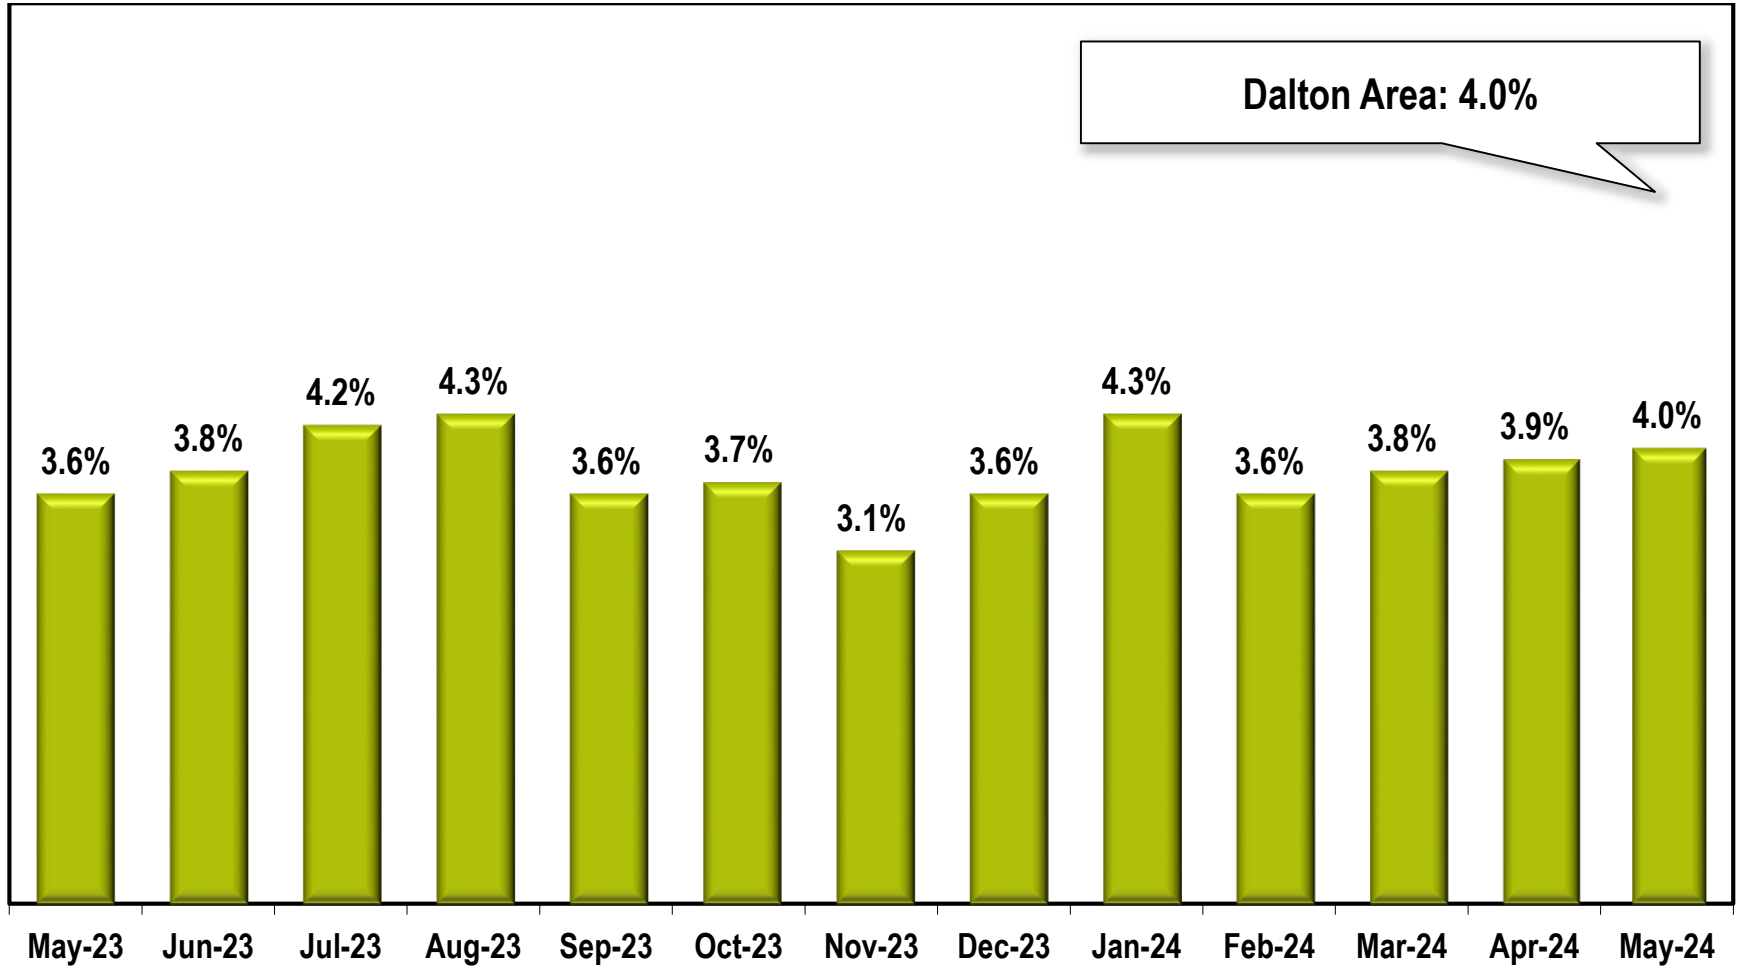

Dalton Area Unemployment Rate

(Not Seasonally Adjusted)

Note: Dalton Area includes Murray and Whitfield counties.

Source: Georgia Department of Labor – Bruce Thompson, Commissioner