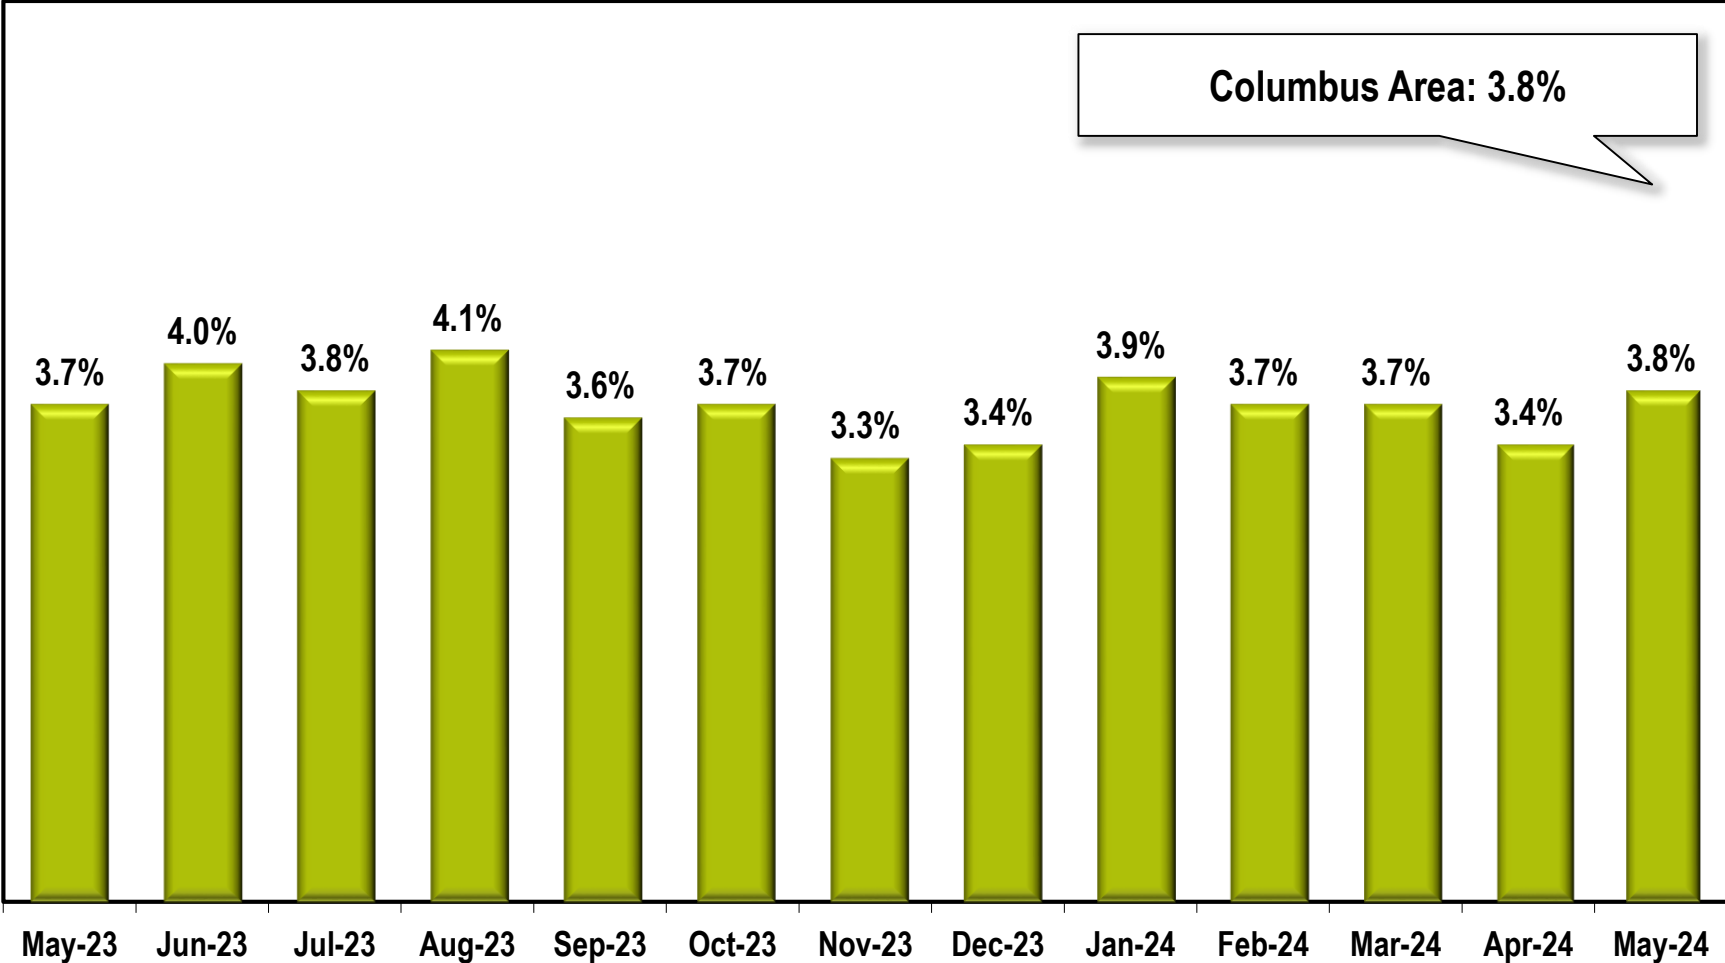

Columbus Area Unemployment Rate

(Not Seasonally Adjusted)

Note: Columbus Area includes Chattahoochee, Harris, Marion, Muscogee, and Russell (Alabama) counties.

Source: Georgia Department of Labor – Bruce Thompson, Commissioner