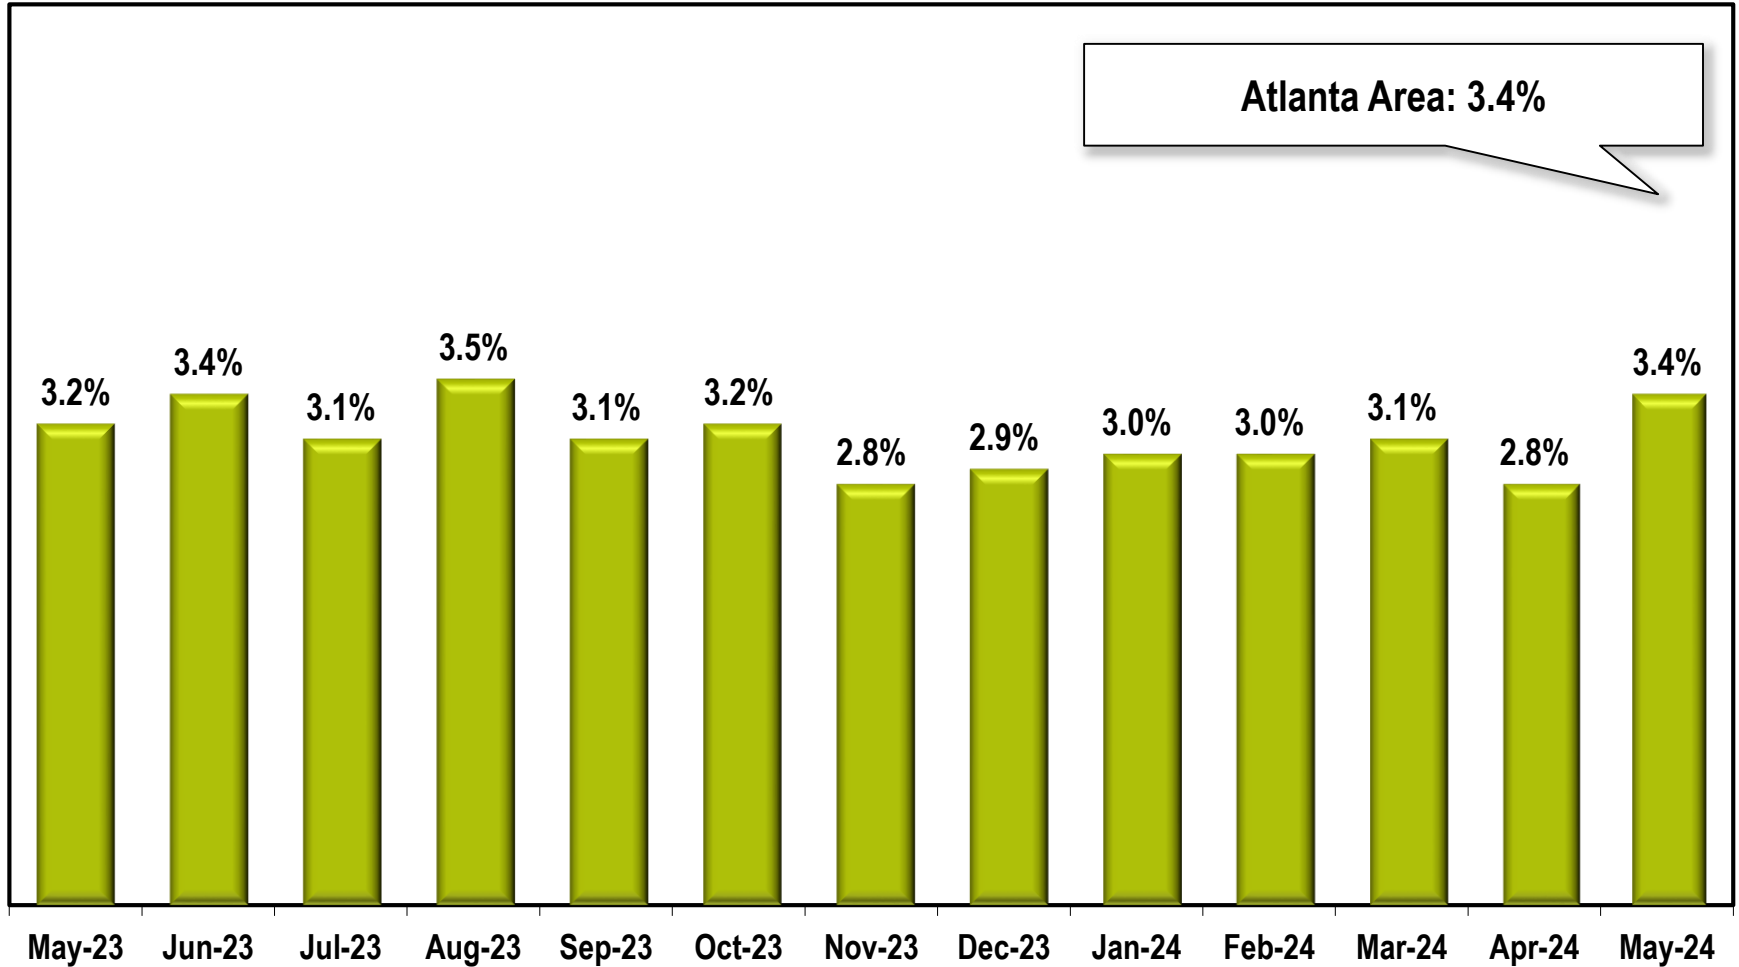

Atlanta Area Unemployment Rate

(Not Seasonally Adjusted)

Note: Atlanta Area includes Barrow, Bartow, Butts, Carroll, Cherokee, Clayton, Cobb, Coweta, Dawson, DeKalb, Douglas, Fayette, Forsyth, Fulton, Gwinnett, Haralson, Heard, Henry, Jasper, Lamar, Meriwether, Morgan, Newton, Paulding, Pickens, Pike, Rockdale, Spalding, and Walton counties.