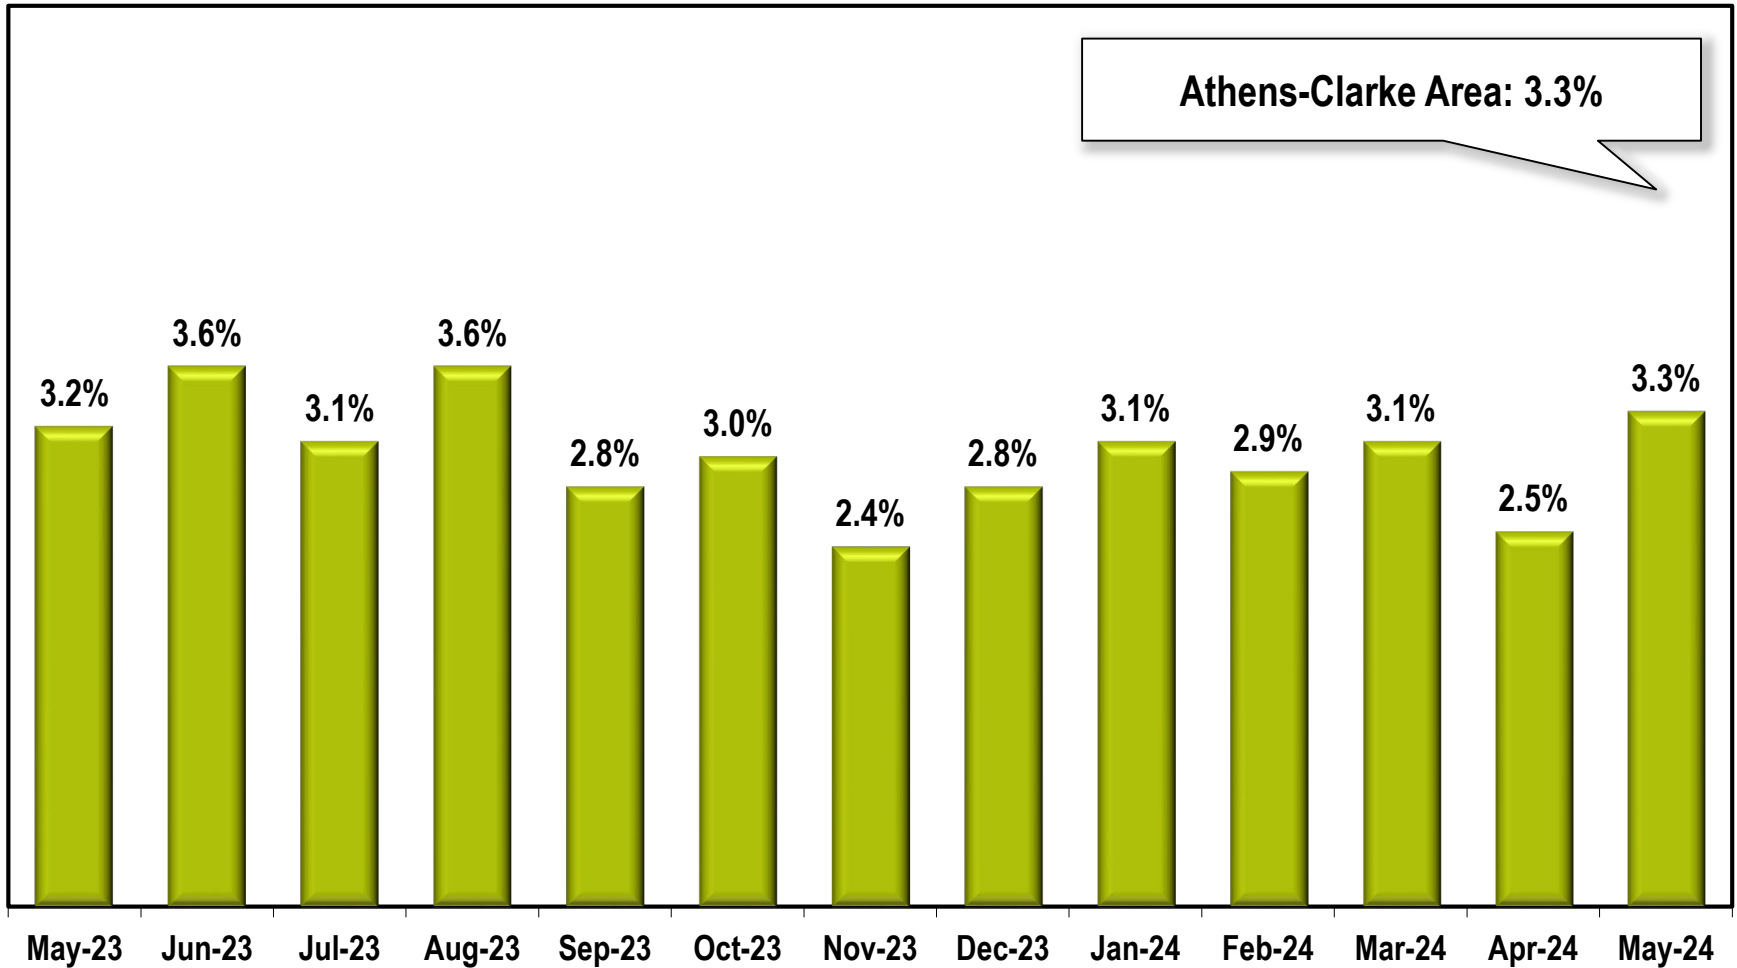

Athens-Clarke Area Unemployment Rate

(Not Seasonally Adjusted)

Note: Athens-Clarke County Area includes Clarke, Madison, Oconee, and Oglethorpe counties.

Source: Georgia Department of Labor – Bruce Thompson, Commissioner