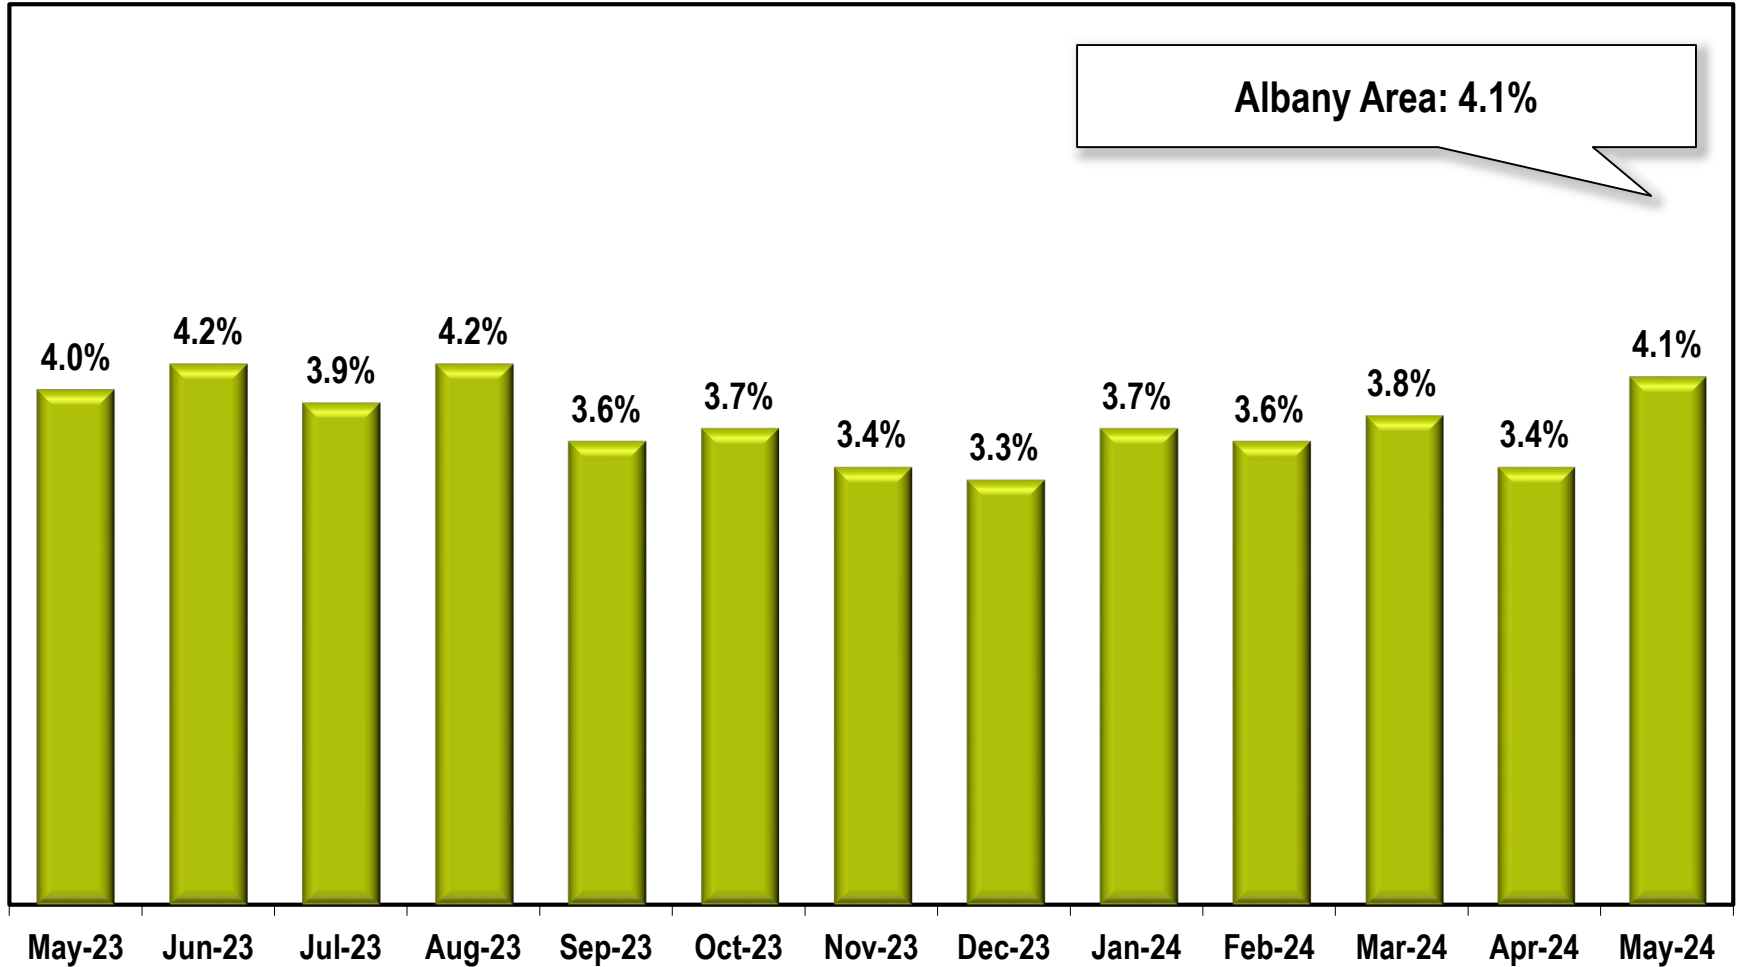

Albany Area Unemployment Rate

(Not Seasonally Adjusted)

Note: Albany Area includes Baker, Dougherty, Lee, Terrell, and Worth counties.

Source: Georgia Department of Labor – Bruce Thompson, Commissioner