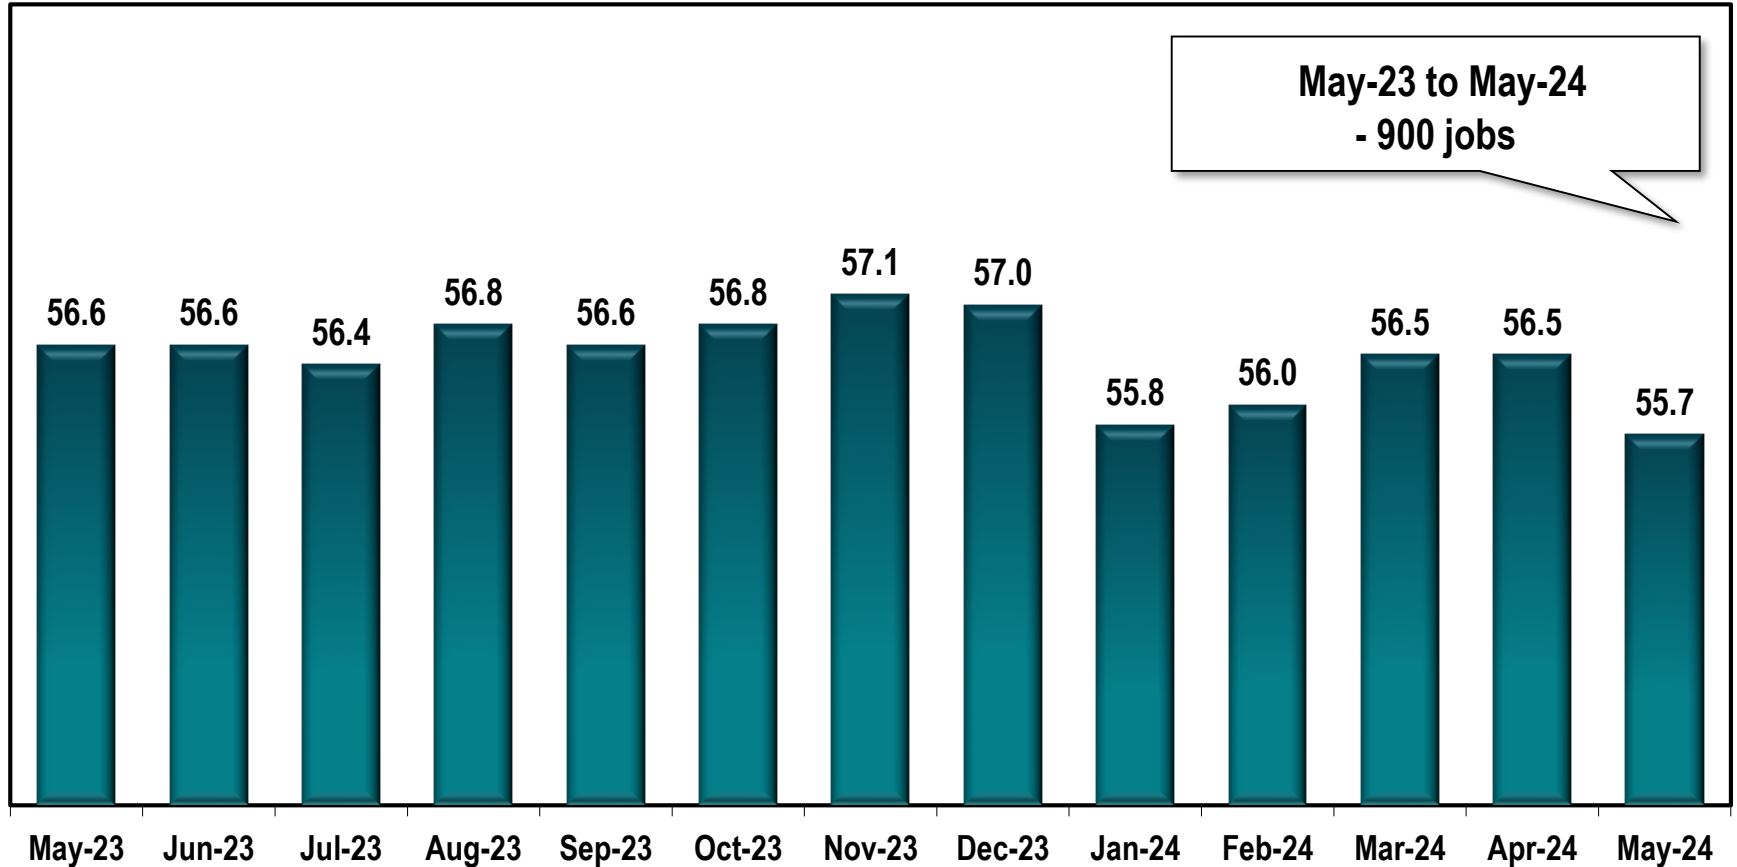

Valdosta MSA Employment

(In Thousands)

Note: Valdosta MSA includes Brooks, Echols, Lanier and Lowndes counties.

Source: Georgia Department of Labor - Bruce Thompson, Commissioner