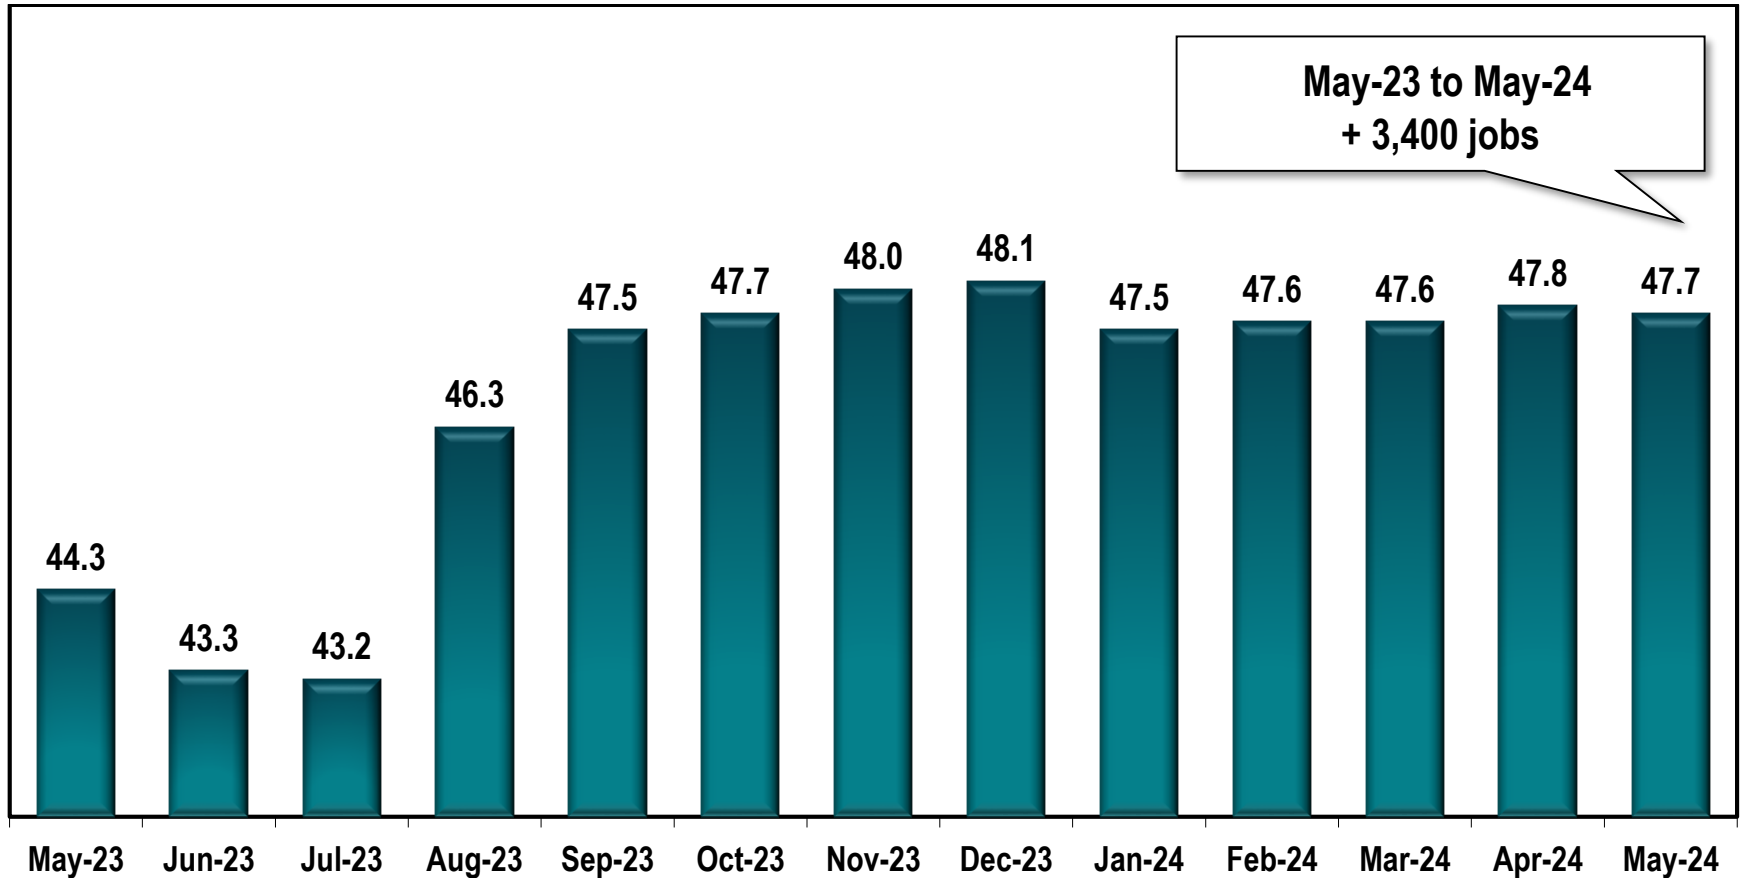

Rome MSA Employment (In Thousands)

Note: Rome MSA comprises Floyd county.

Source: Georgia Department of Labor - Bruce Thompson, Commissioner