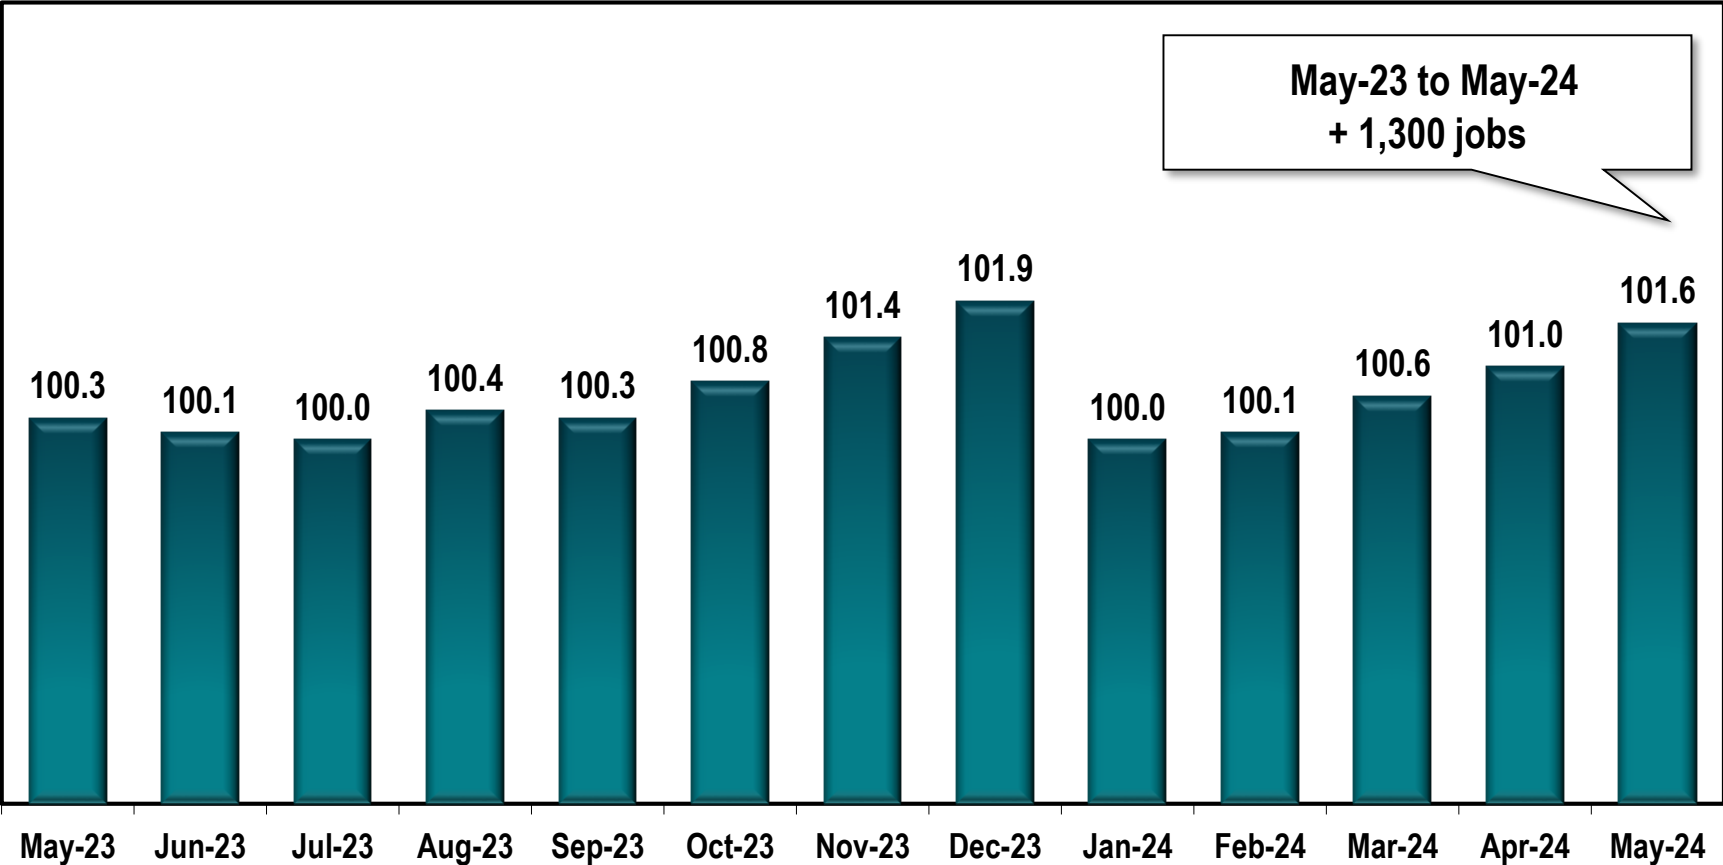

# Macon-Bibb MSA Employment

(In Thousands)

Note: Macon MSA includes Bibb, Crawford, Jones, Monroe and Twiggs counties.

Source: Georgia Department of Labor - Bruce Thompson, Commissioner