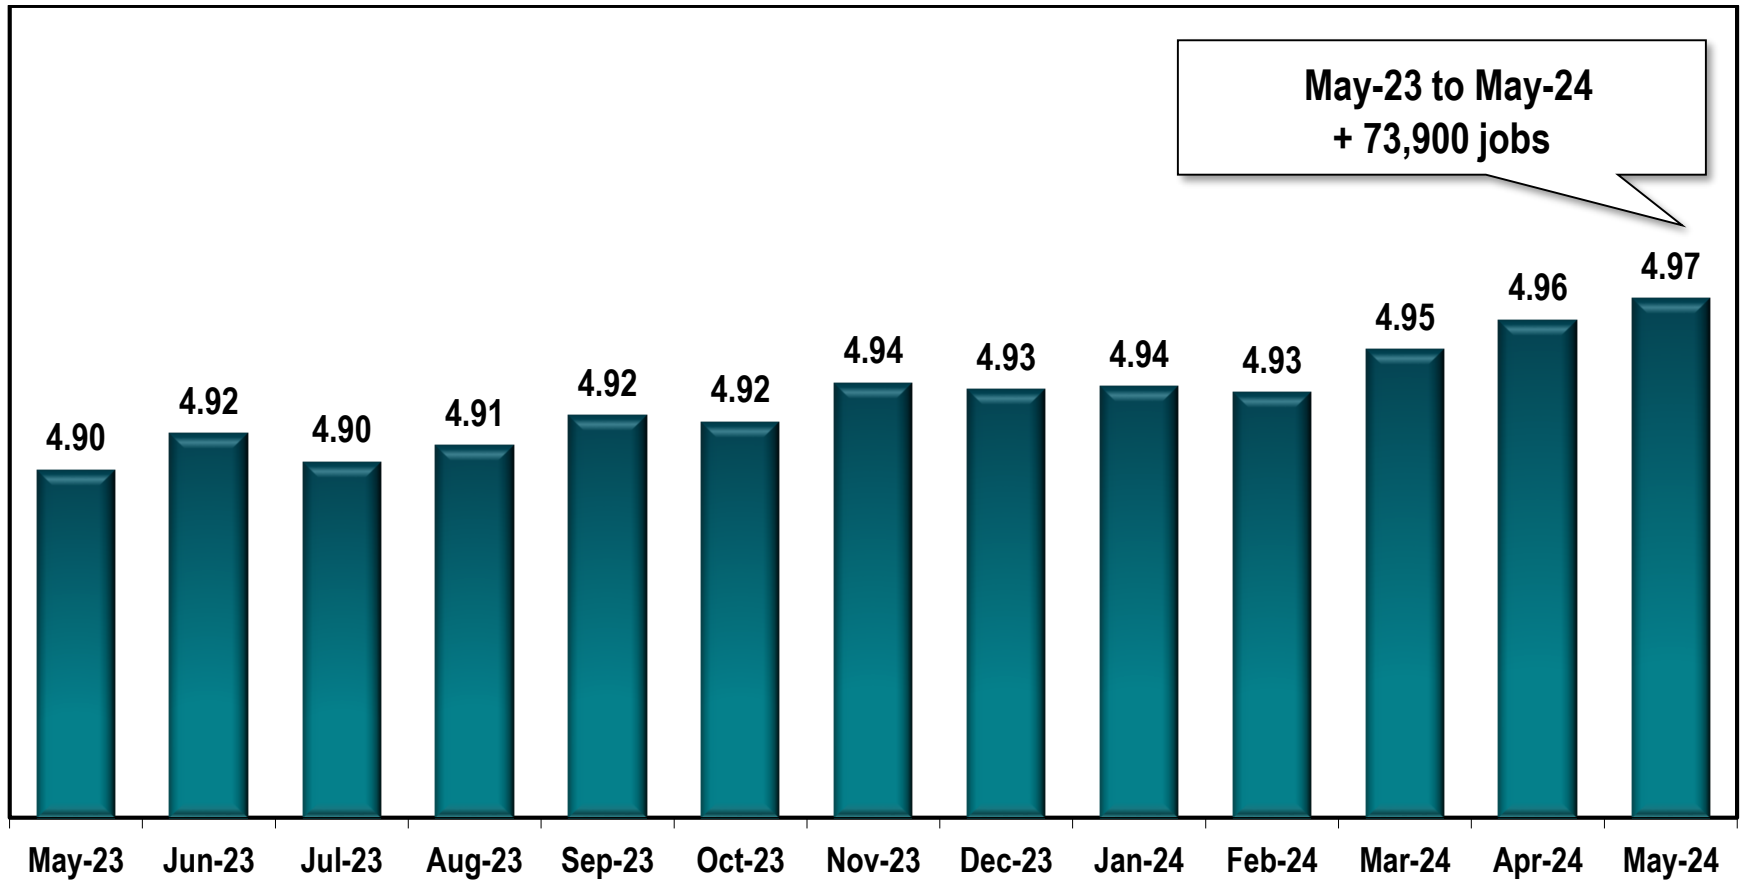

Georgia Employment

Seasonally Adjusted
(In Millions)

Source: Georgia Department of Labor - Bruce Thompson, Commissioner