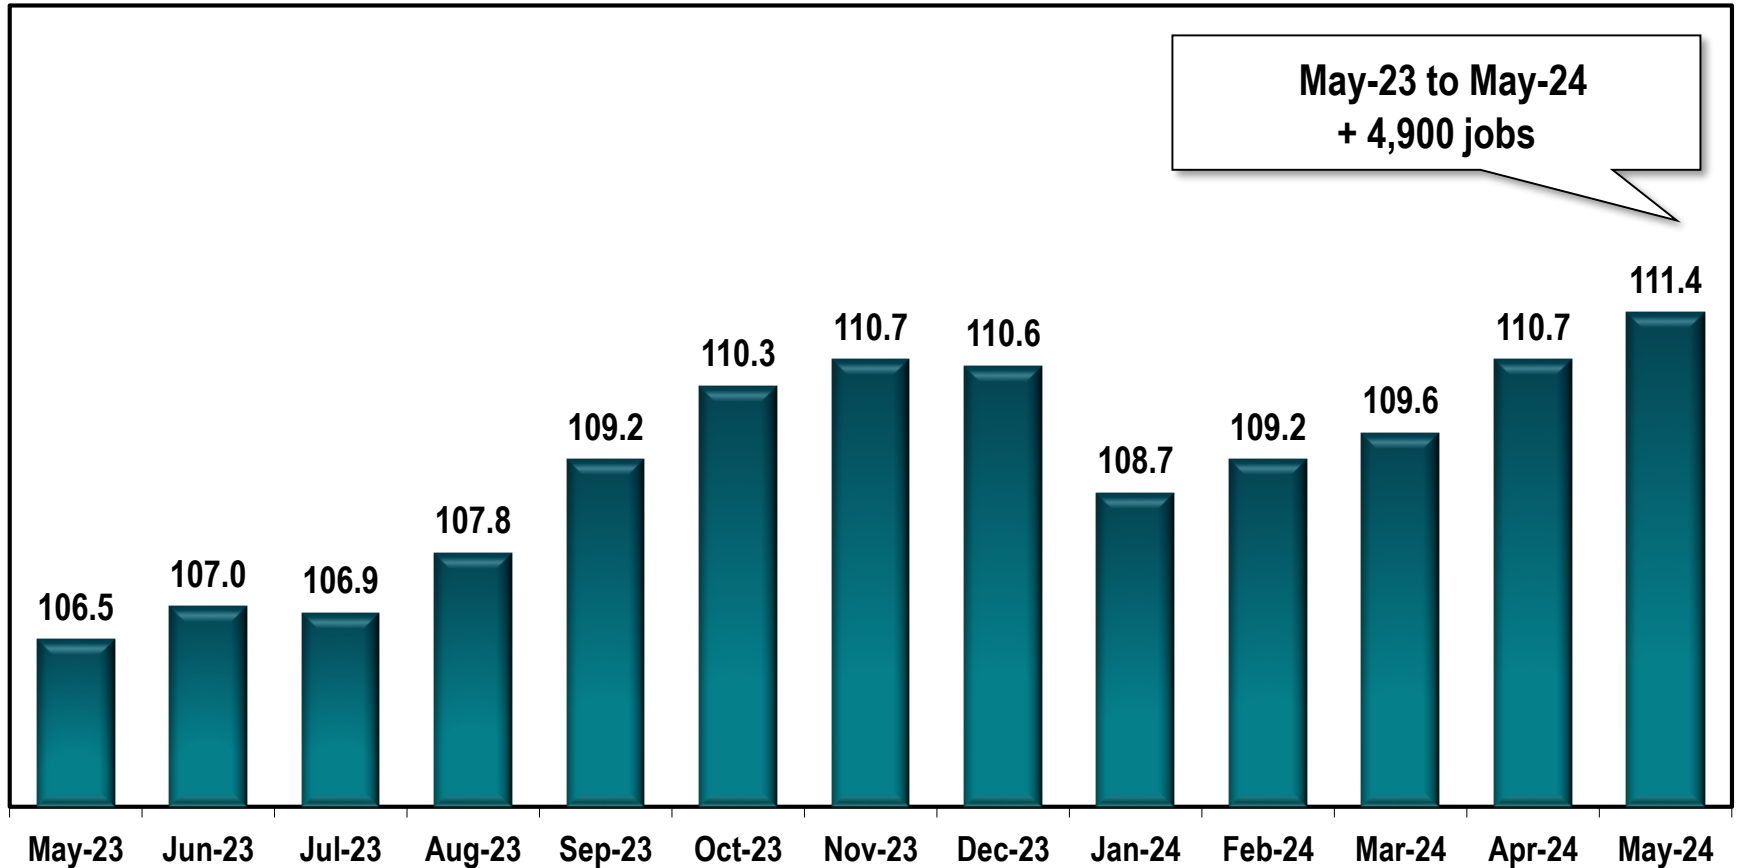

Gainesville MSA Employment

(In Thousands)

Note: Gainesville MSA comprises Hall county.

Source: Georgia Department of Labor - Bruce Thompson, Commissioner