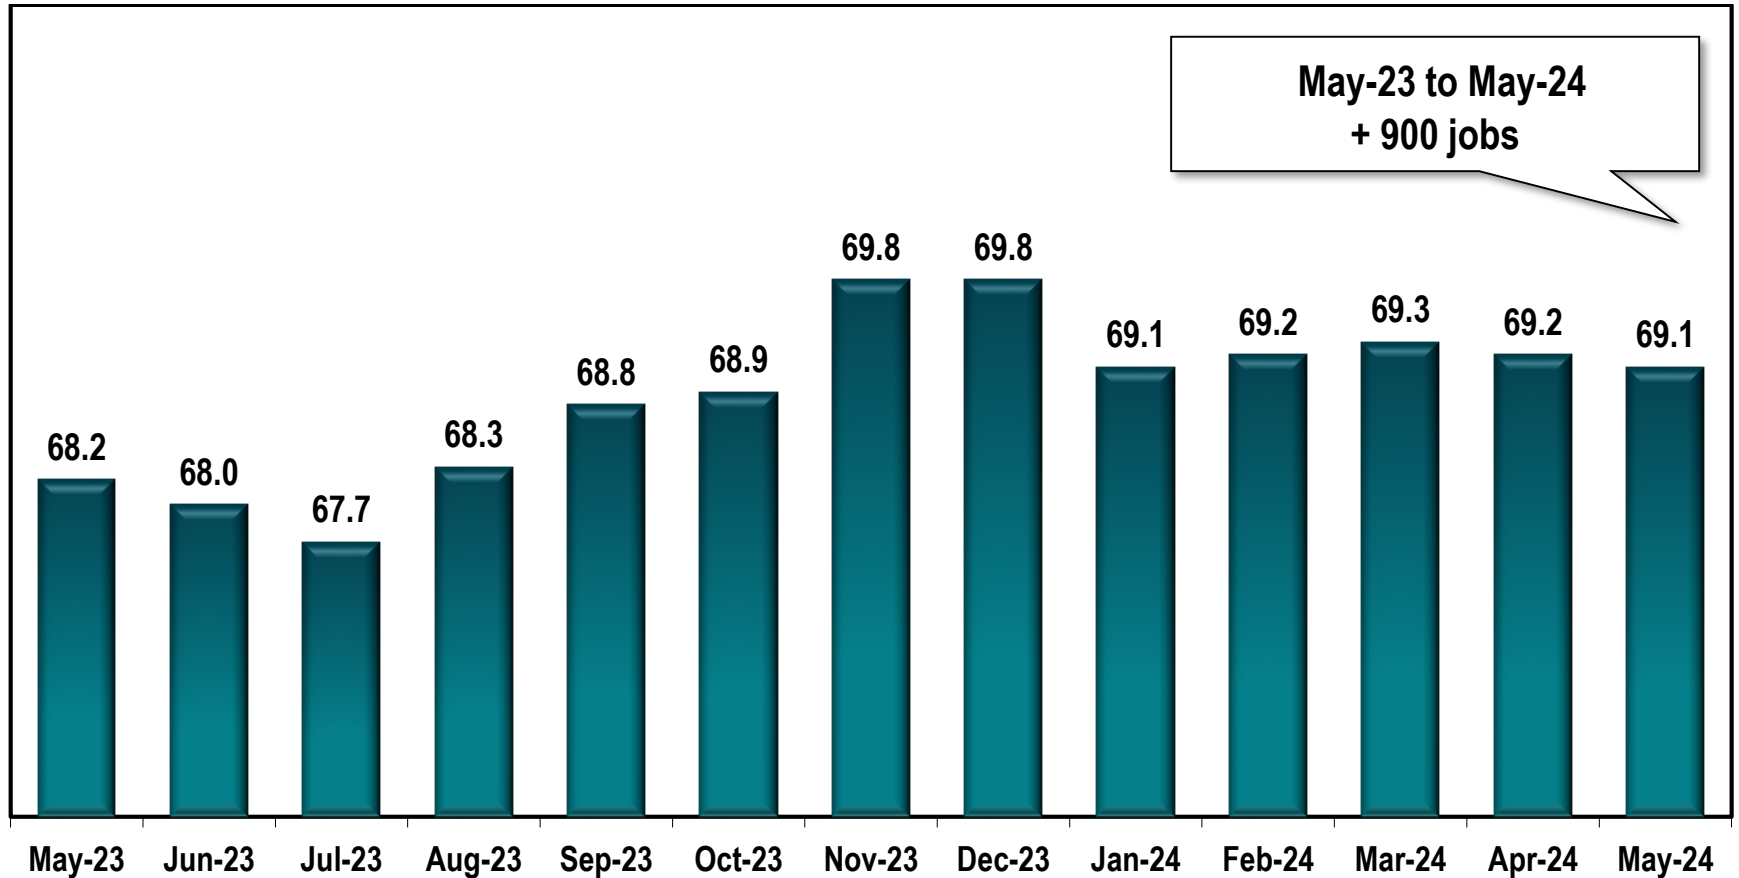

# Dalton MSA Employment

(In Thousands)

Note: Dalton MSA includes Murray and Whitfield counties.

Source: Georgia Department of Labor - Bruce Thompson, Commissioner