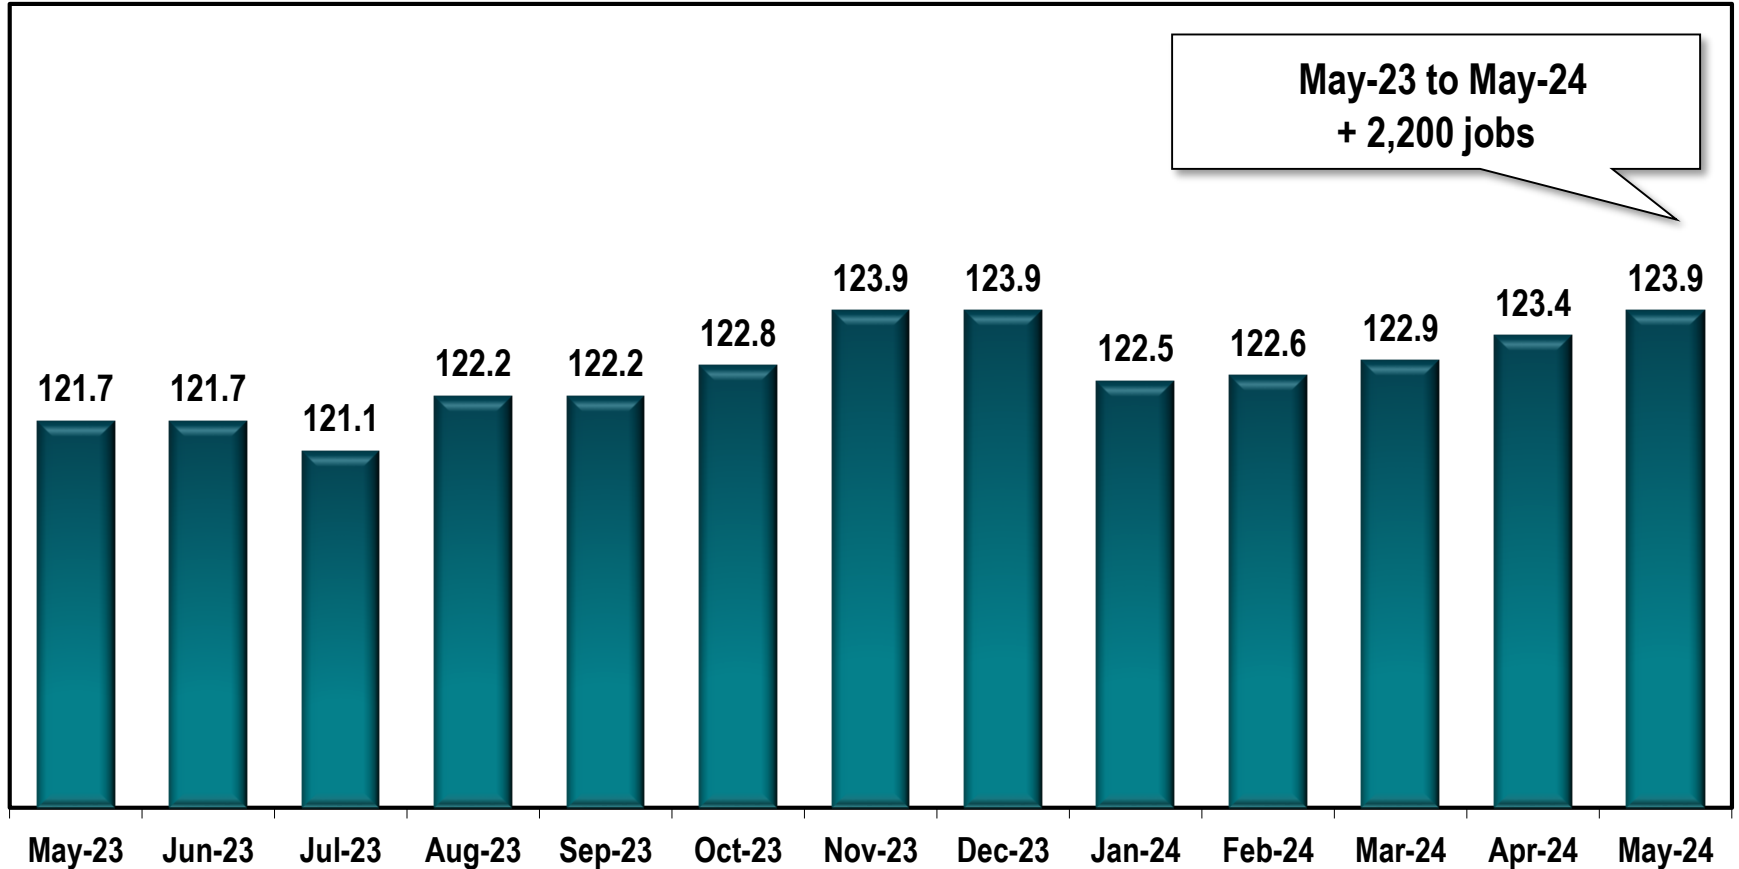

Columbus MSA Employment

(In Thousands)

Note: Columbus MSA includes Chattahoochee, Harris, Marion and Muscogee and Russell (Alabama) counties.

Source: Georgia Department of Labor - Bruce Thompson, Commissioner