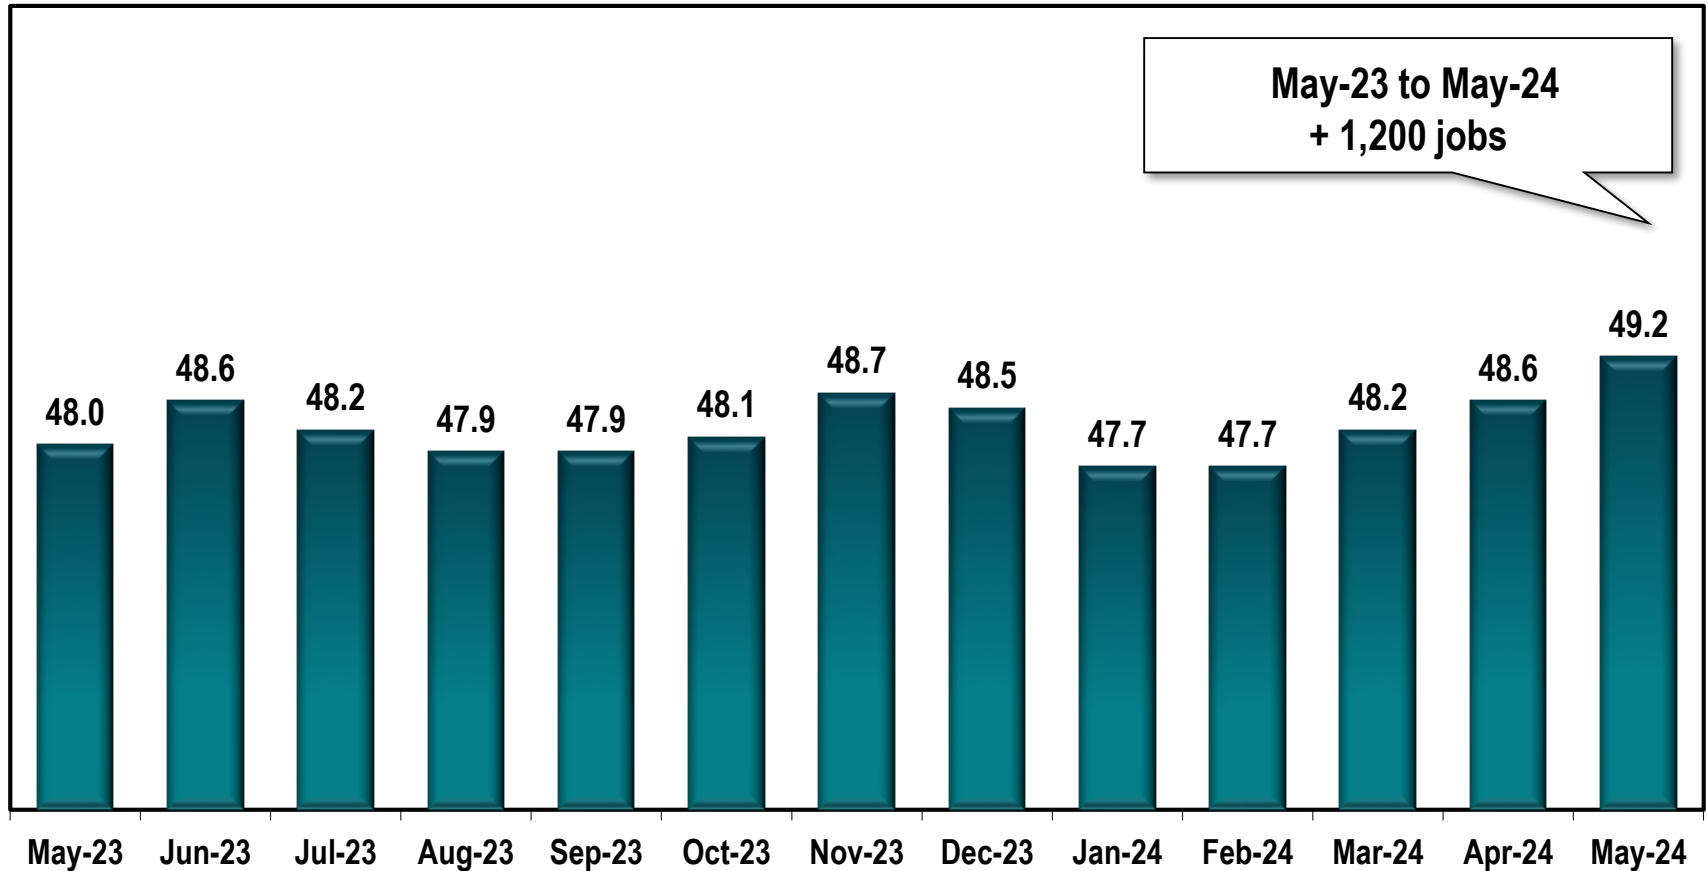

Brunswick MSA Employment

(In Thousands)

Note: Brunswick MSA includes Brantley, Glynn, and McIntosh counties.

Source: Georgia Department of Labor - Bruce Thompson, Commissioner