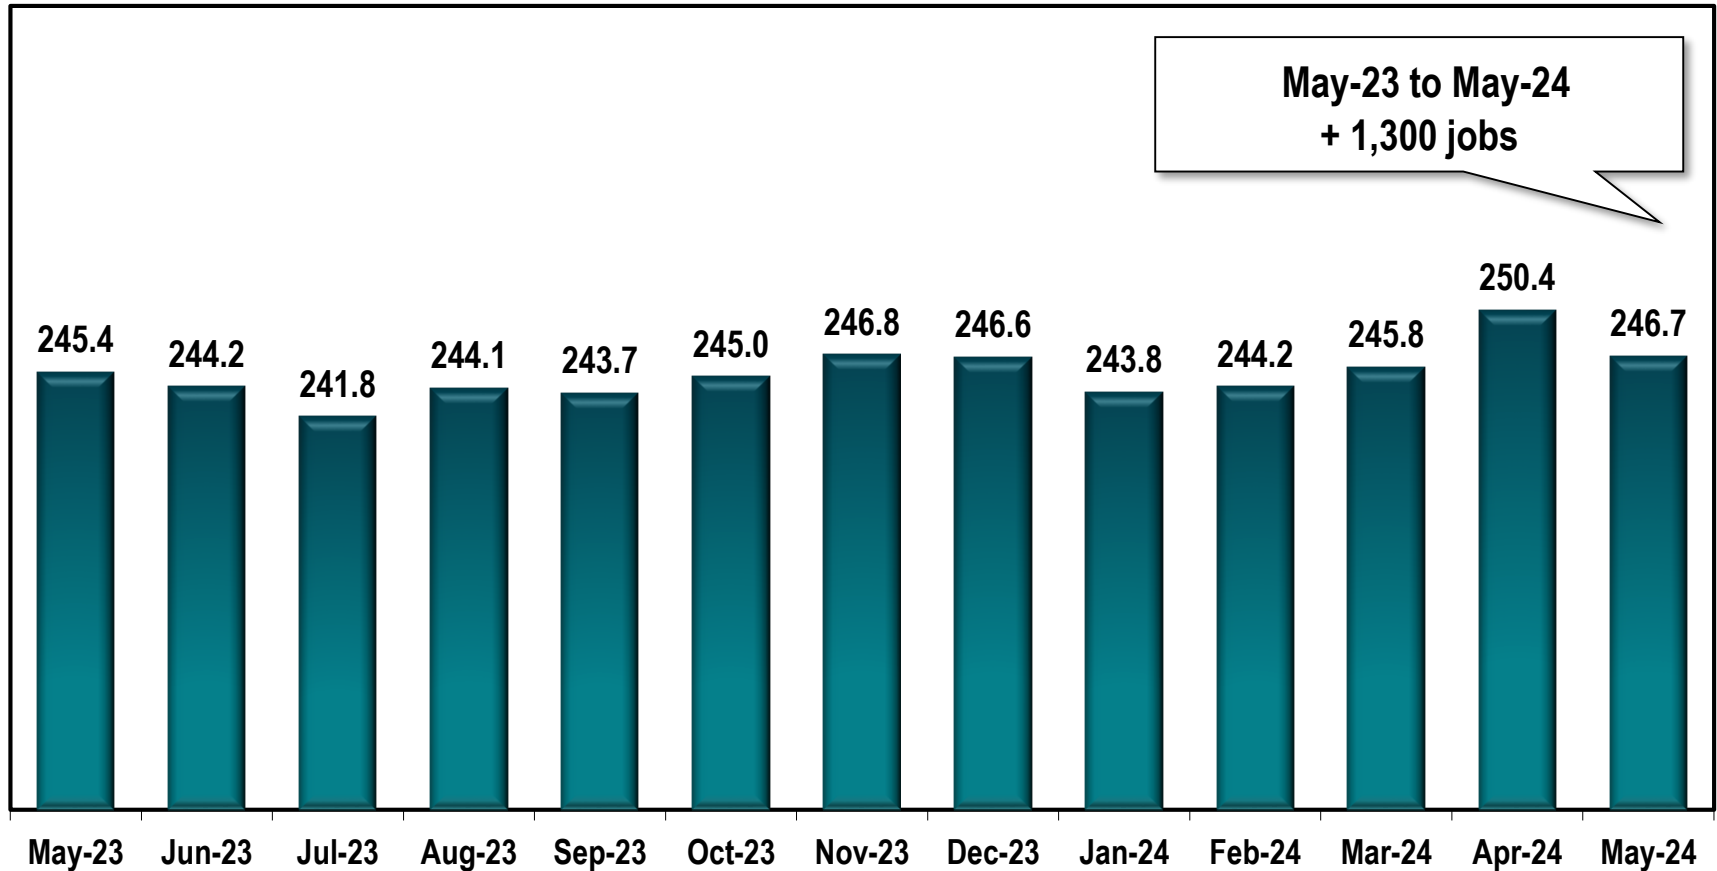

# Augusta-Richmond MSA Employment (In Thousands)

Note: Augusta-Richmond County MSA includes Burke, Columbia, Lincoln, McDuffie and Richmond and Aiken and Edgefield (South Carolina) counties

Source: Georgia Department of Labor - Bruce Thompson, Commissioner