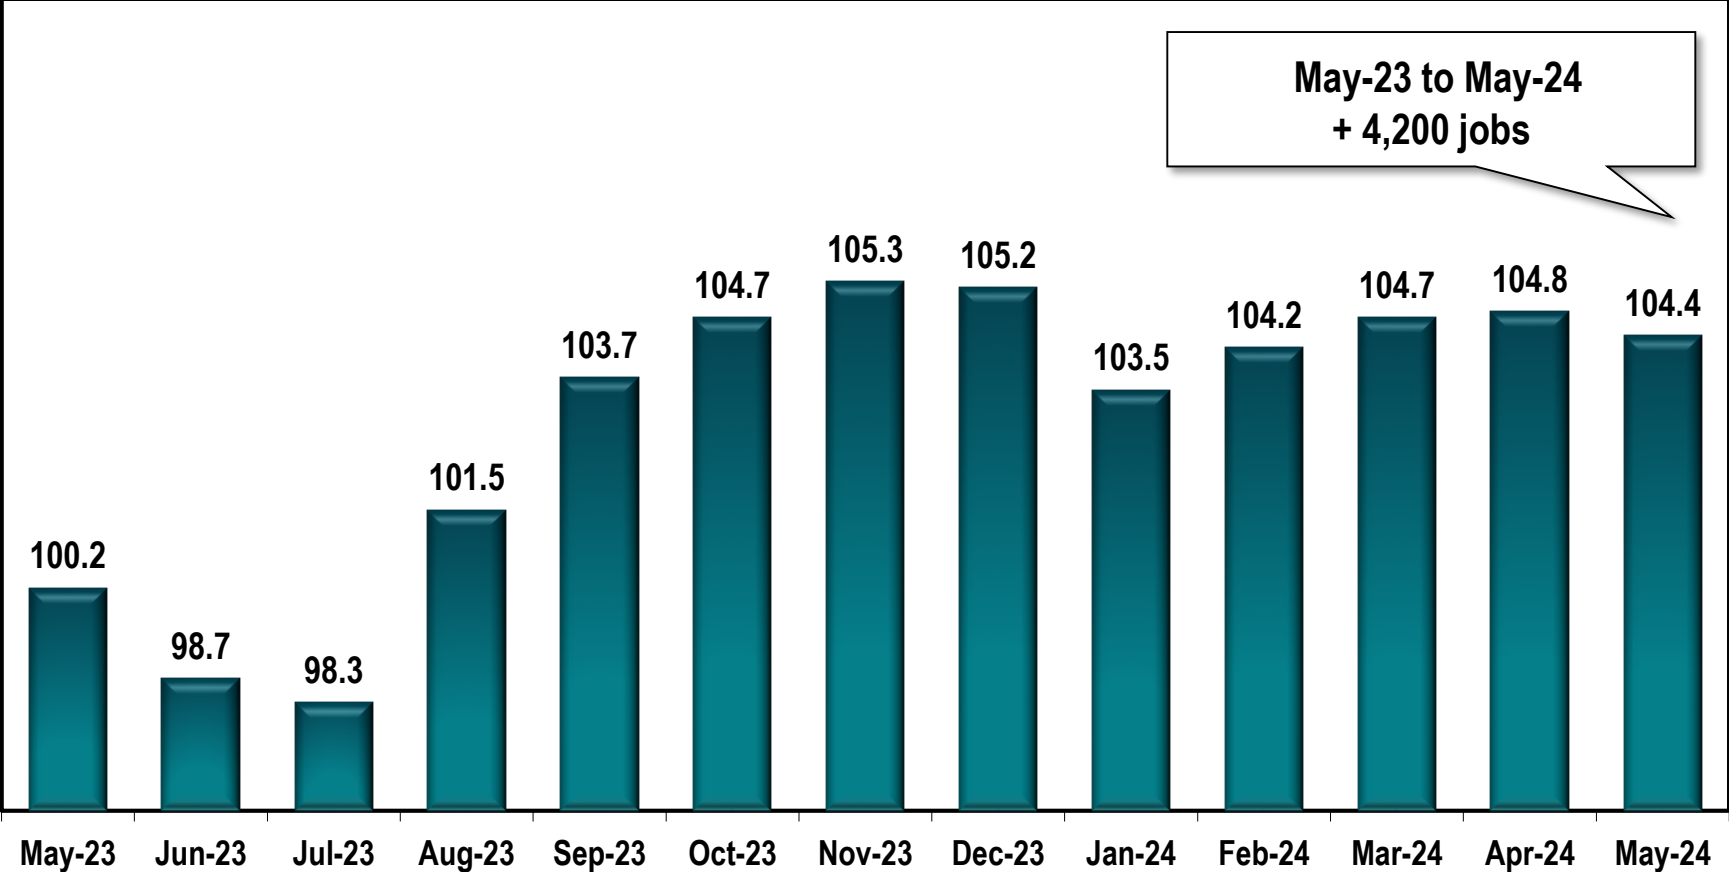

# Athens-Clarke MSA Employment

(In Thousands)

Note: Athens-Clarke County MSA includes Clarke, Madison, Oconee and Oglethorpe counties.

Source: Georgia Department of Labor - Bruce Thompson, Commissioner