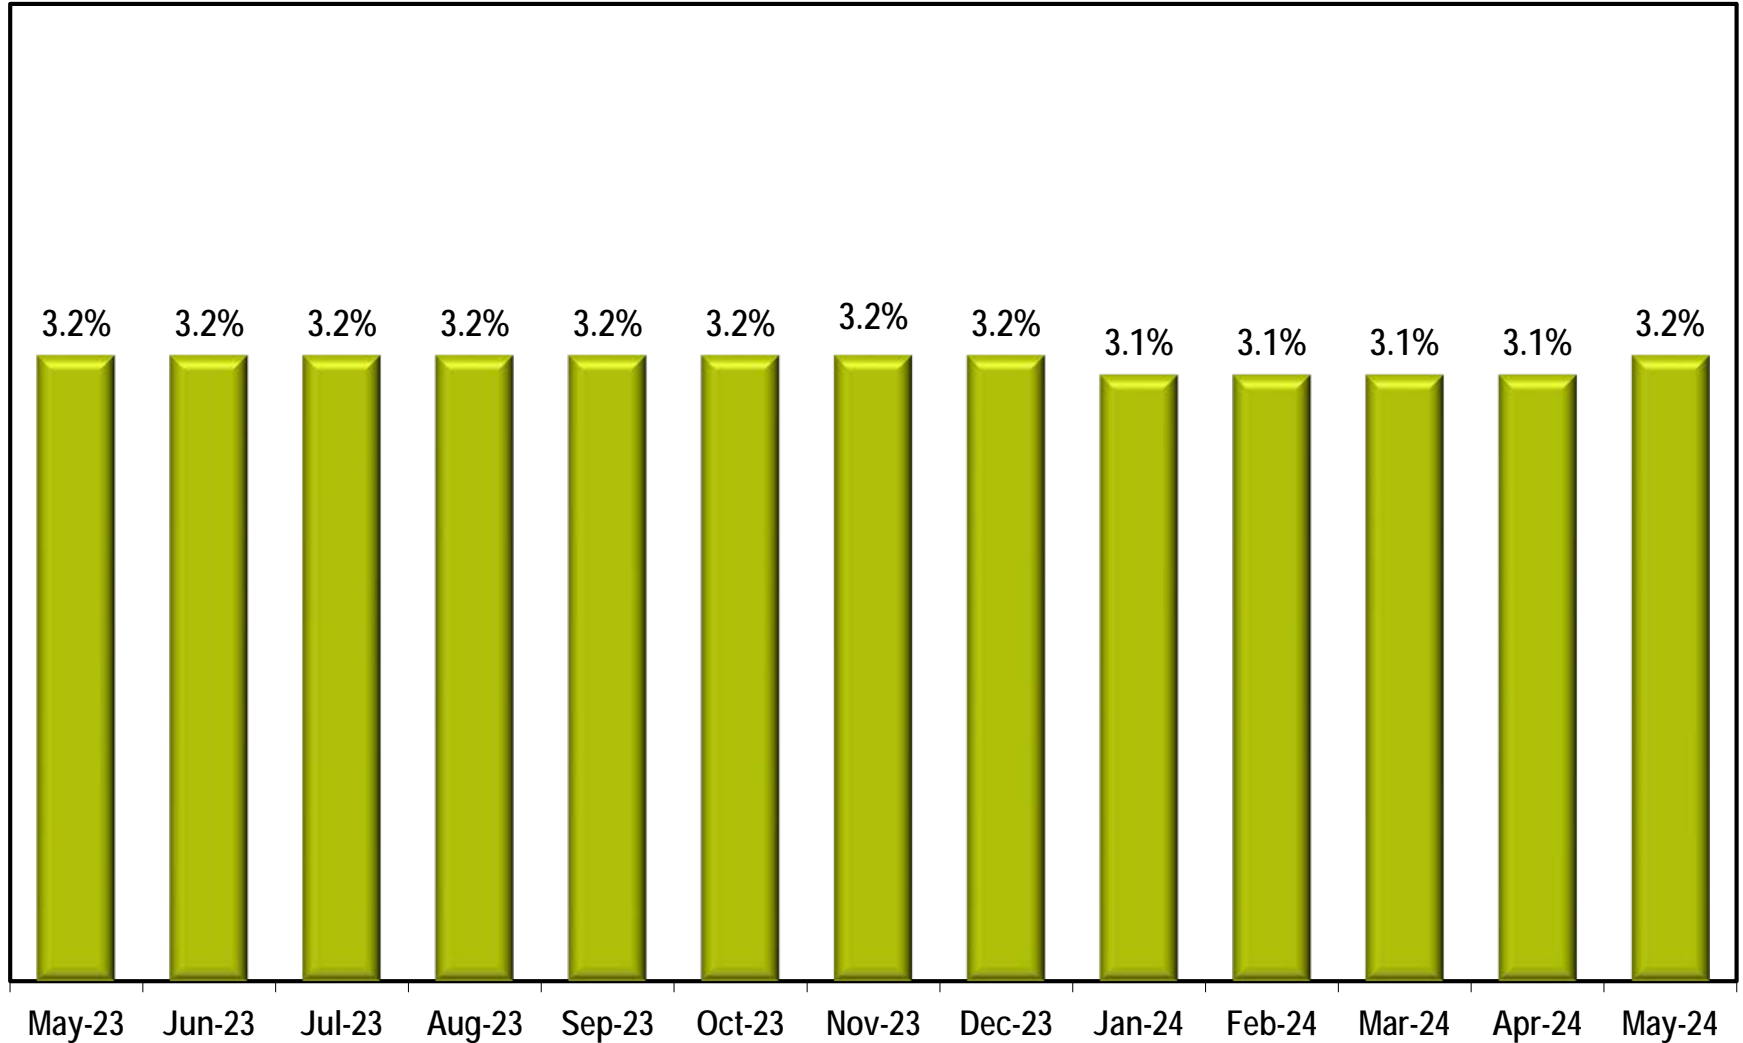

# Georgia Unemployment Rate

(Seasonally Adjusted)

Source: Georgia Department of Labor – Bruce Thompson, Commissioner