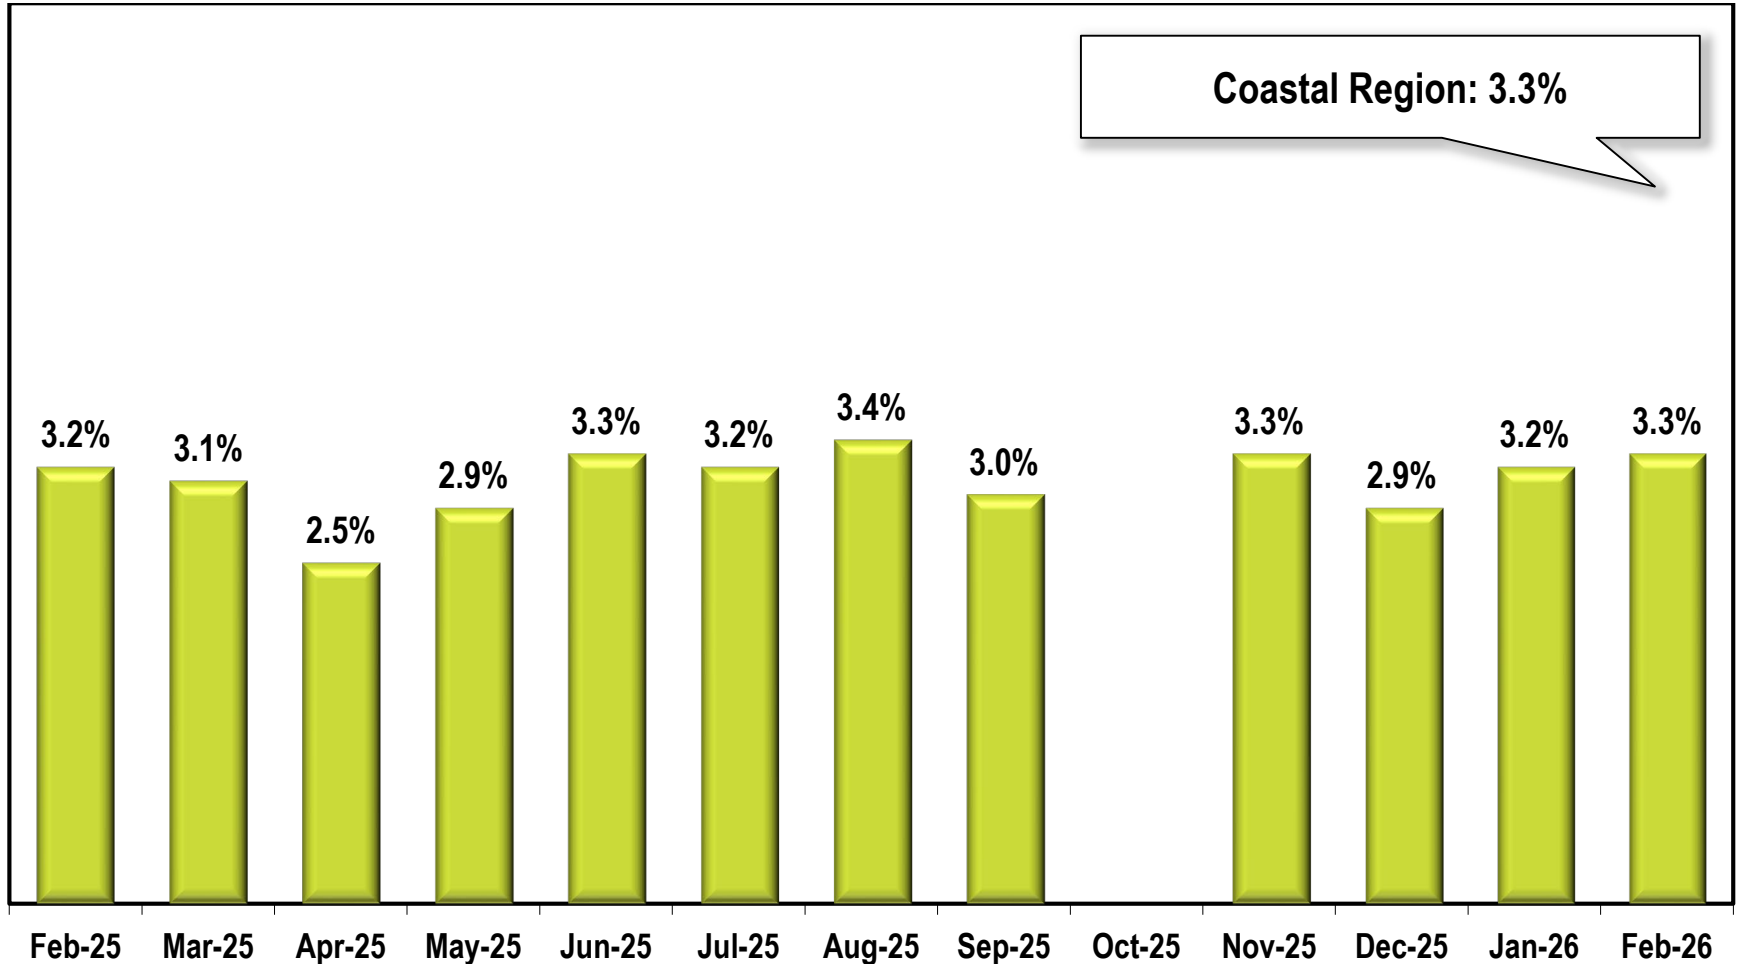

Coastal Region Unemployment Rate

(Not Seasonally Adjusted)

Due to lapse in appropriations, October 2025 data is missing.

Note: Coastal Region includes Bryan, Bulloch, Camden, Chatham, Effingham, Glynn, Liberty, Long, McIntosh, and Screven counties.