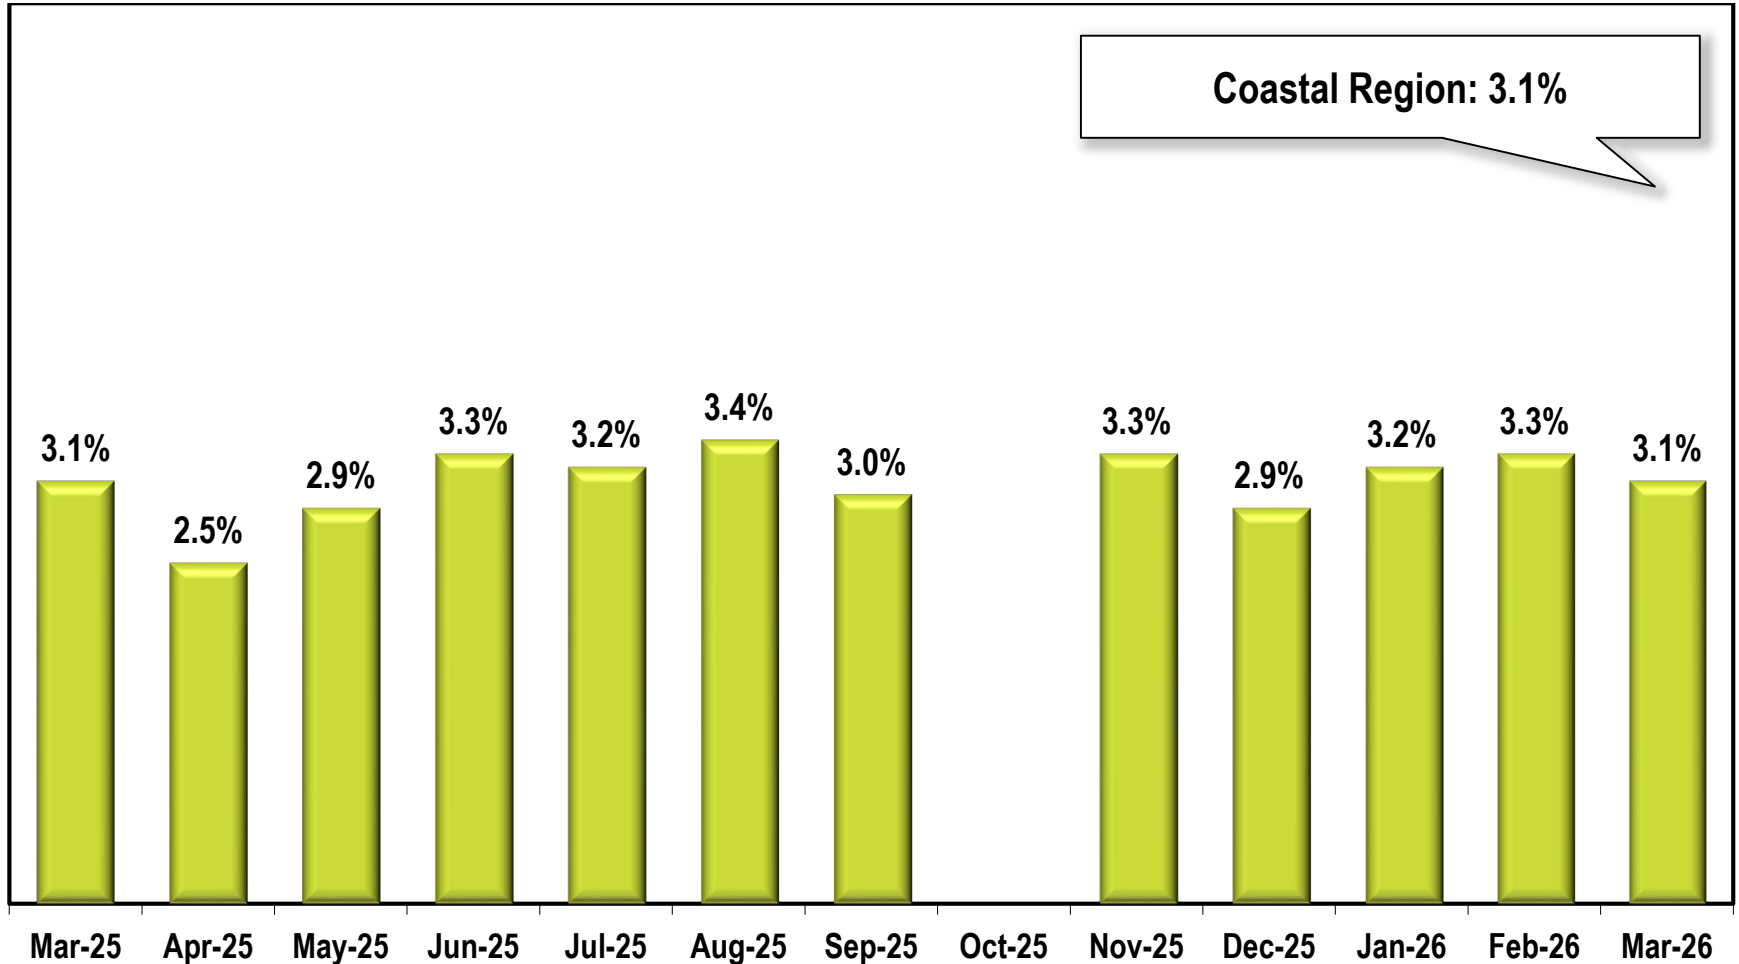

Coastal Region Unemployment Rate

(Not Seasonally Adjusted)

Due to lapse in appropriations, October 2025 data is missing.

Note: Coastal Region includes Bryan, Bulloch, Camden, Chatham, Effingham, Glynn, Liberty, Long, McIntosh, and Screven counties.