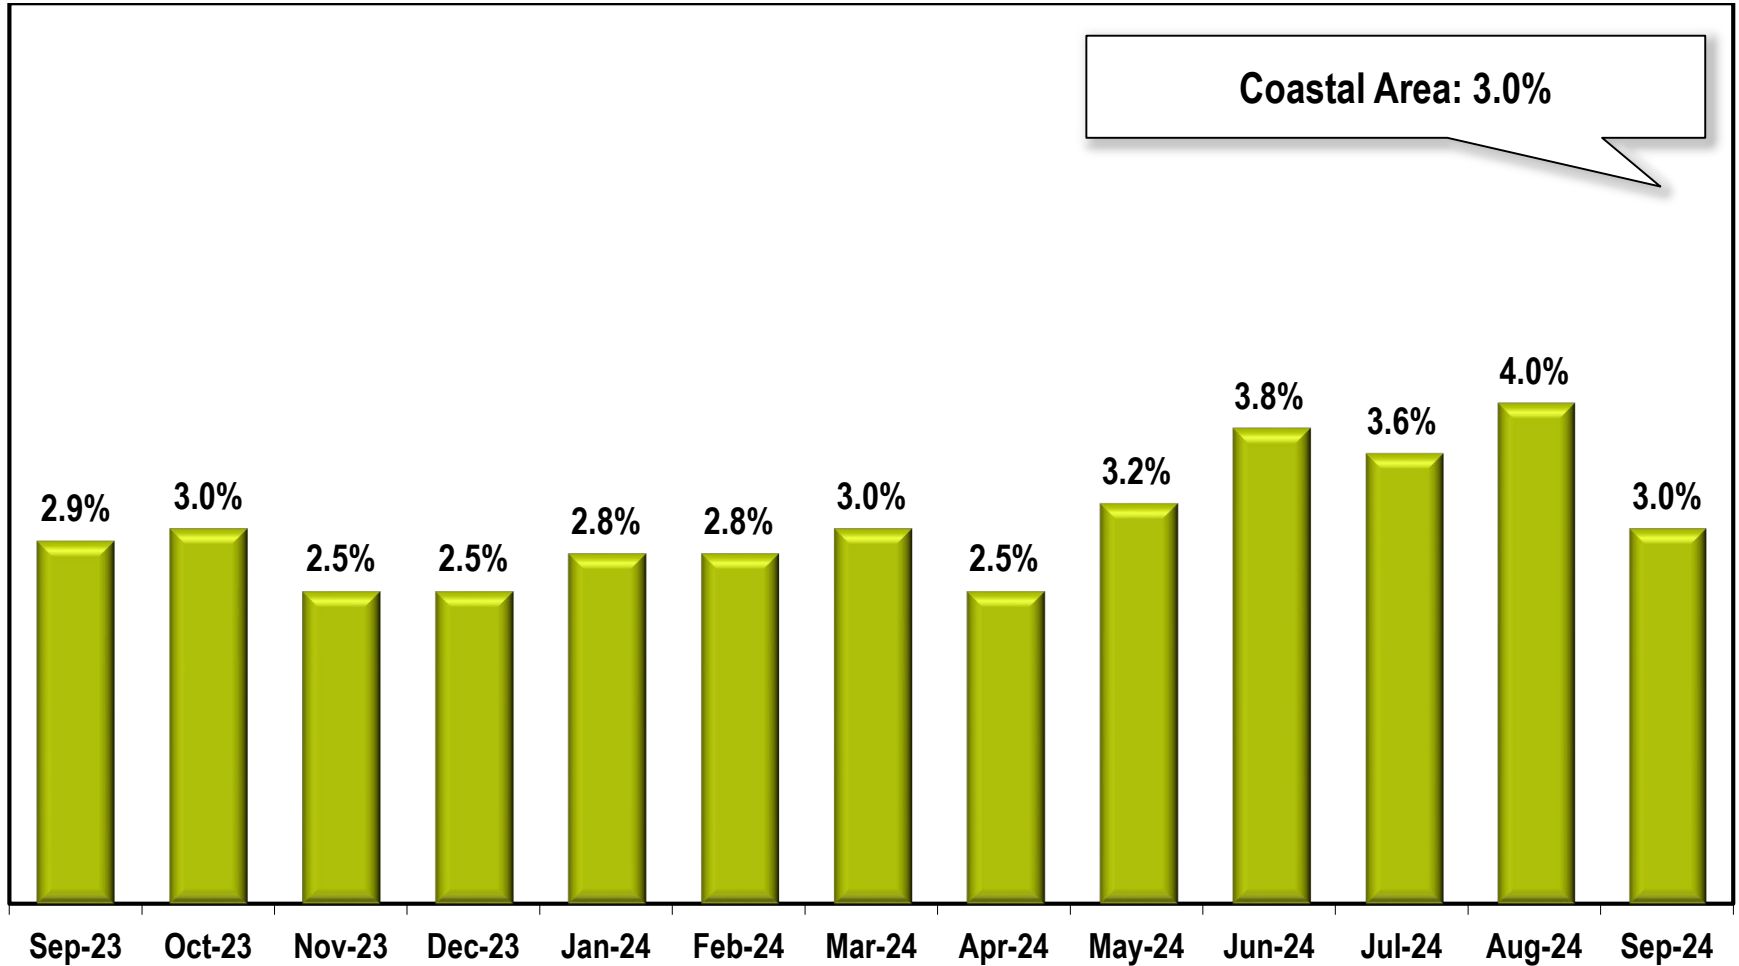

# Coastal Area Unemployment Rate

(Not Seasonally Adjusted)

Note: Coastal Region includes Bryan, Bulloch, Camden, Chatham, Effingham, Glynn, Liberty, Long, McIntosh, and Screven counties.

Source: Georgia Department of Labor – Bruce Thompson, Commissioner