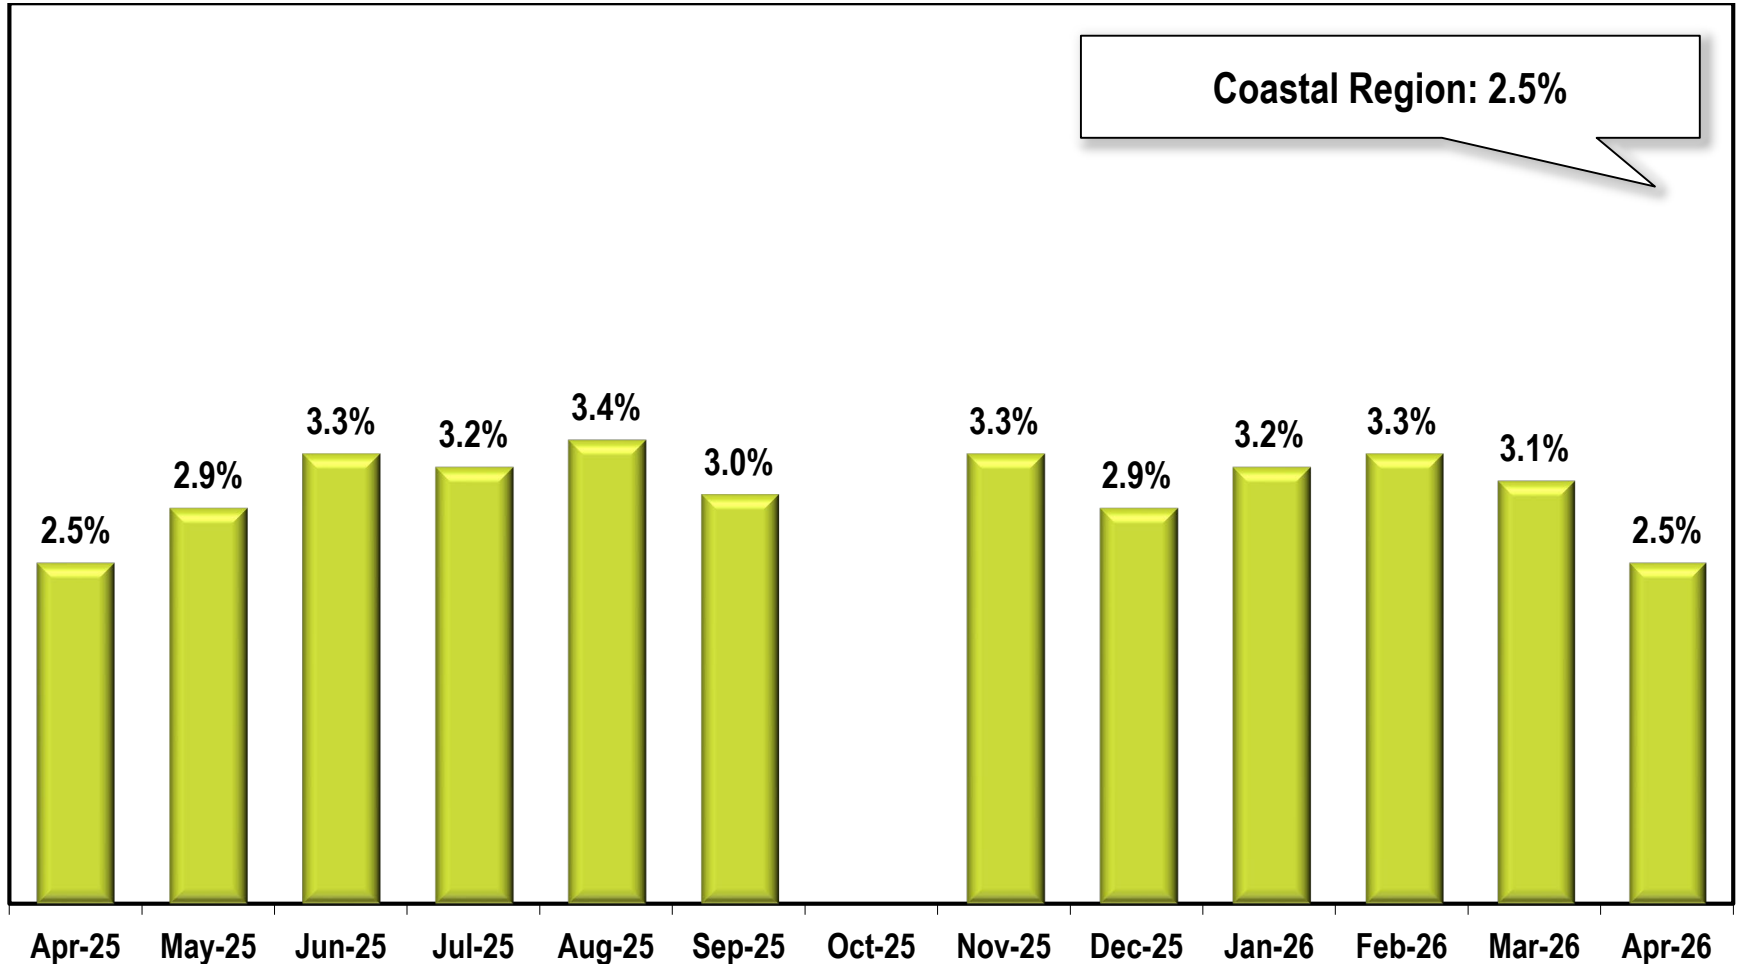

Coastal Region Unemployment Rate

(Not Seasonally Adjusted)

Due to lapse in appropriations, October 2025 data is missing.

Note: Coastal Region includes Bryan, Bulloch, Camden, Chatham, Effingham, Glynn, Liberty, Long, McIntosh, and Screven counties.