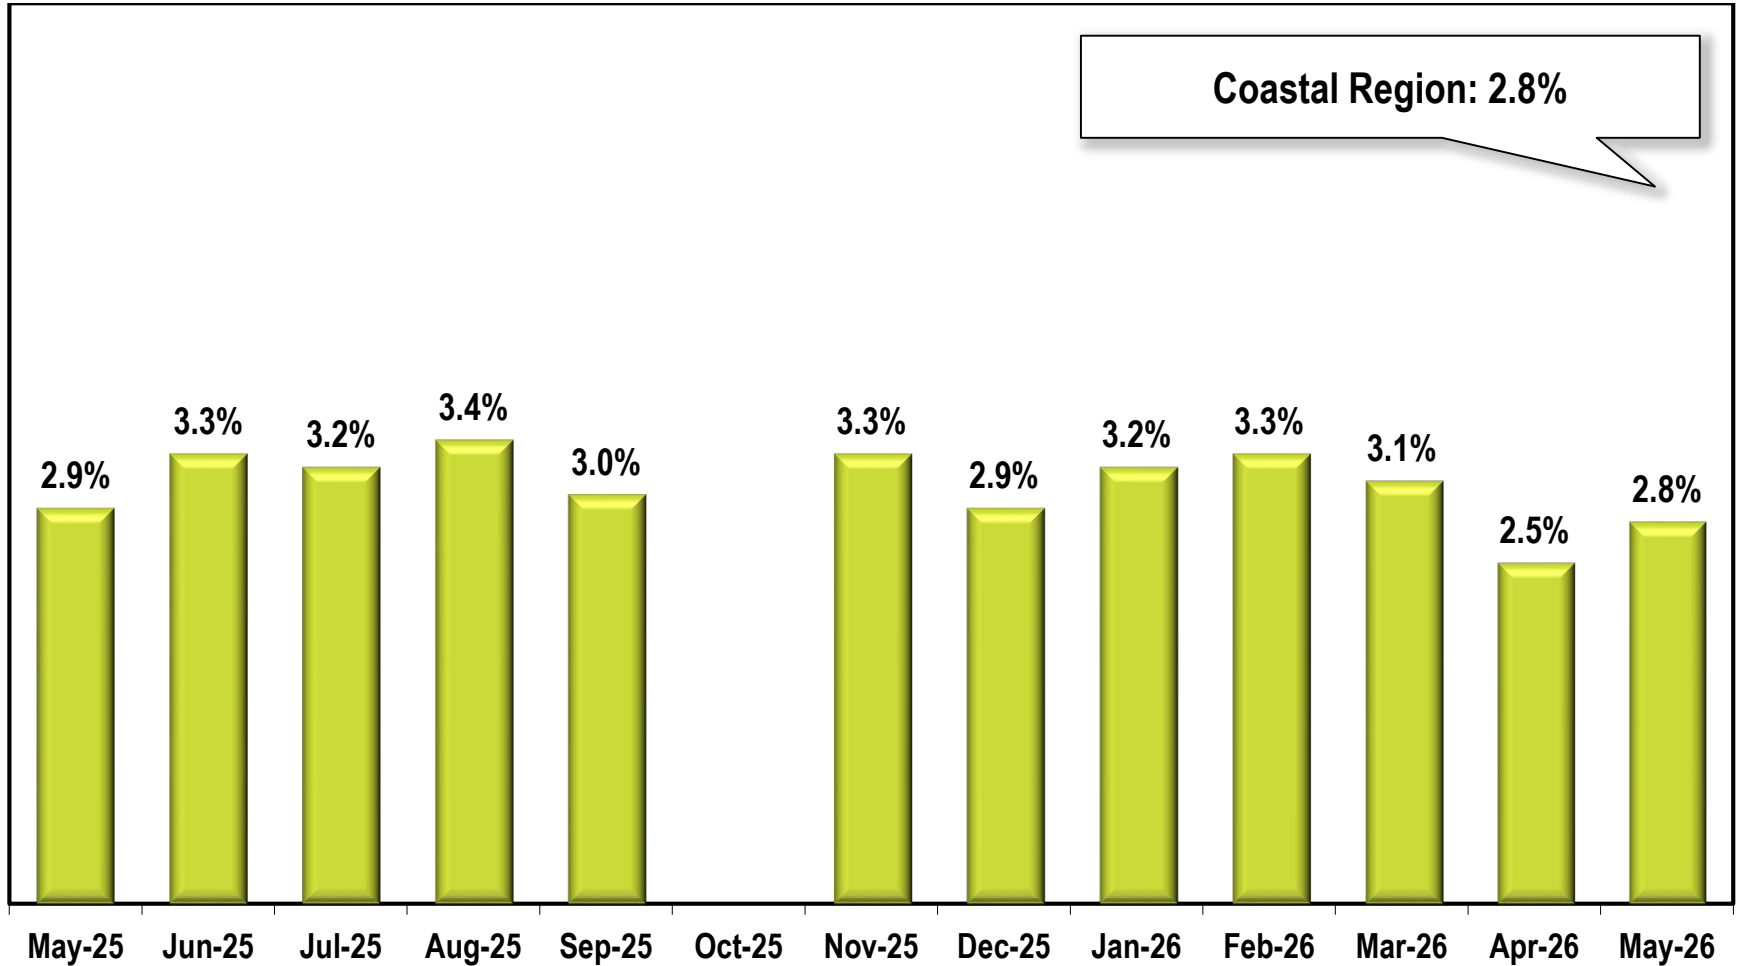

Coastal Region Unemployment Rate

(Not Seasonally Adjusted)

Due to lapse in appropriations, October 2025 data is missing.

Note: Coastal Region includes Bryan, Bulloch, Camden, Chatham, Effingham, Glynn, Liberty, Long, McIntosh, and Screven counties.