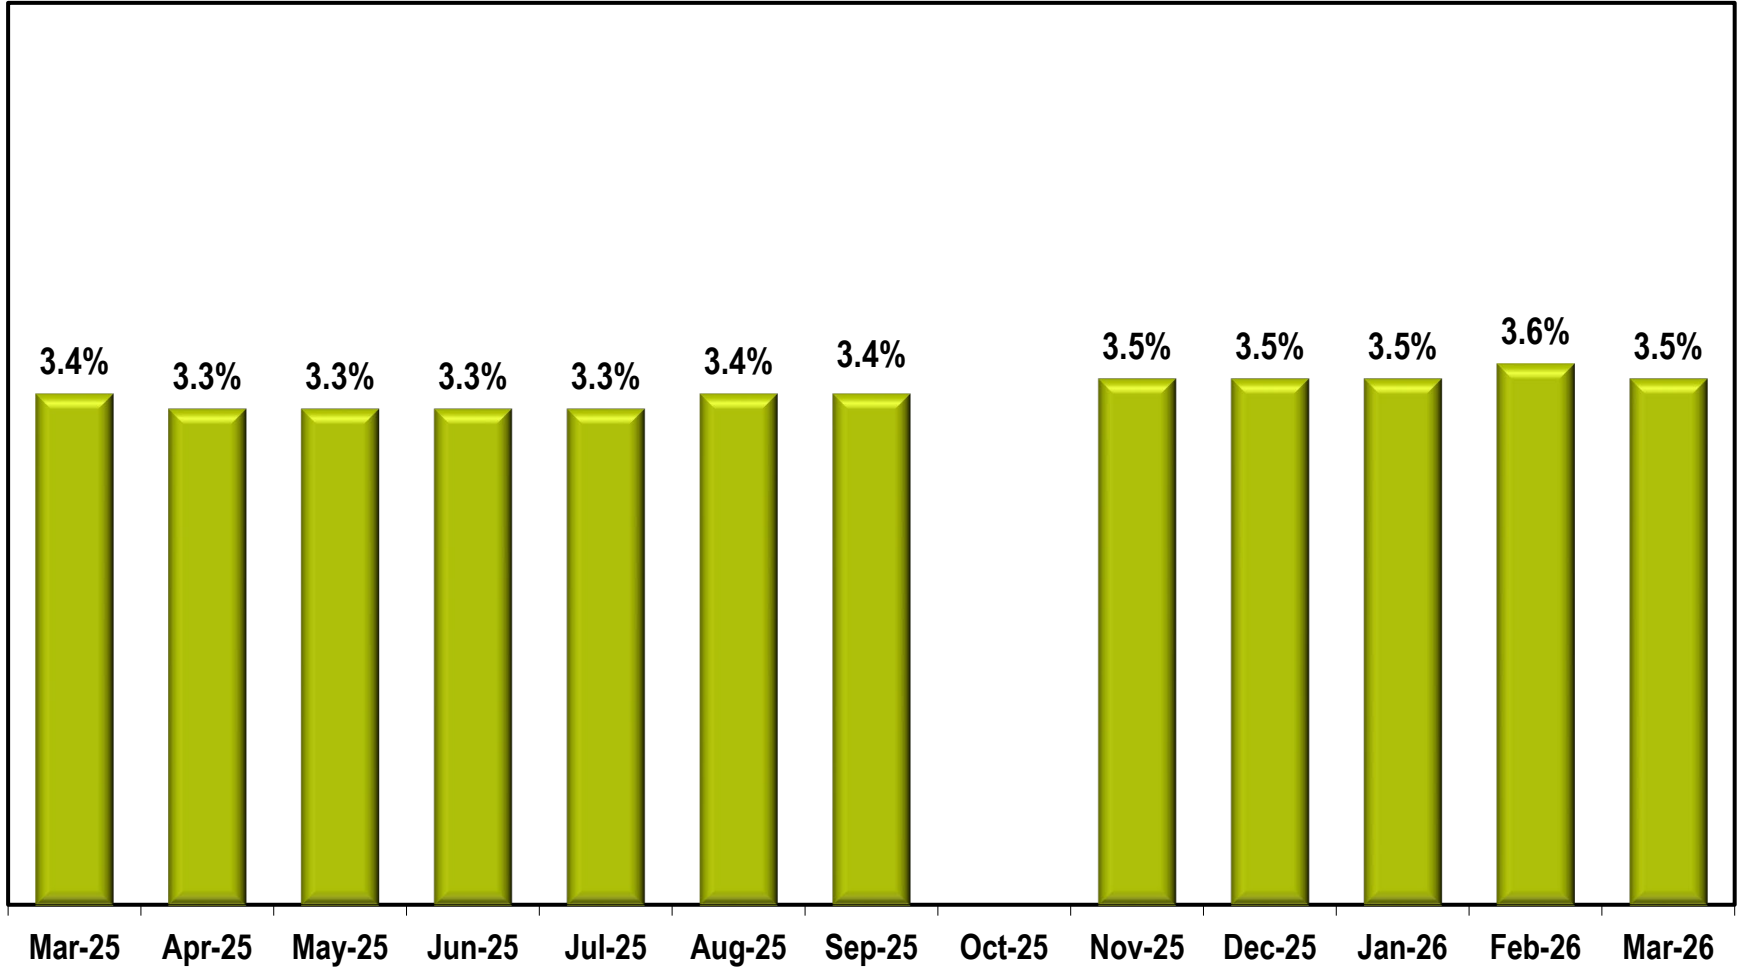

Georgia Unemployment Rate

(Seasonally Adjusted)

Note: Due to lapse in appropriations, October 2025 data is missing.

Source: Georgia Department of Labor – Bárbara Rivera Holmes, Commissioner