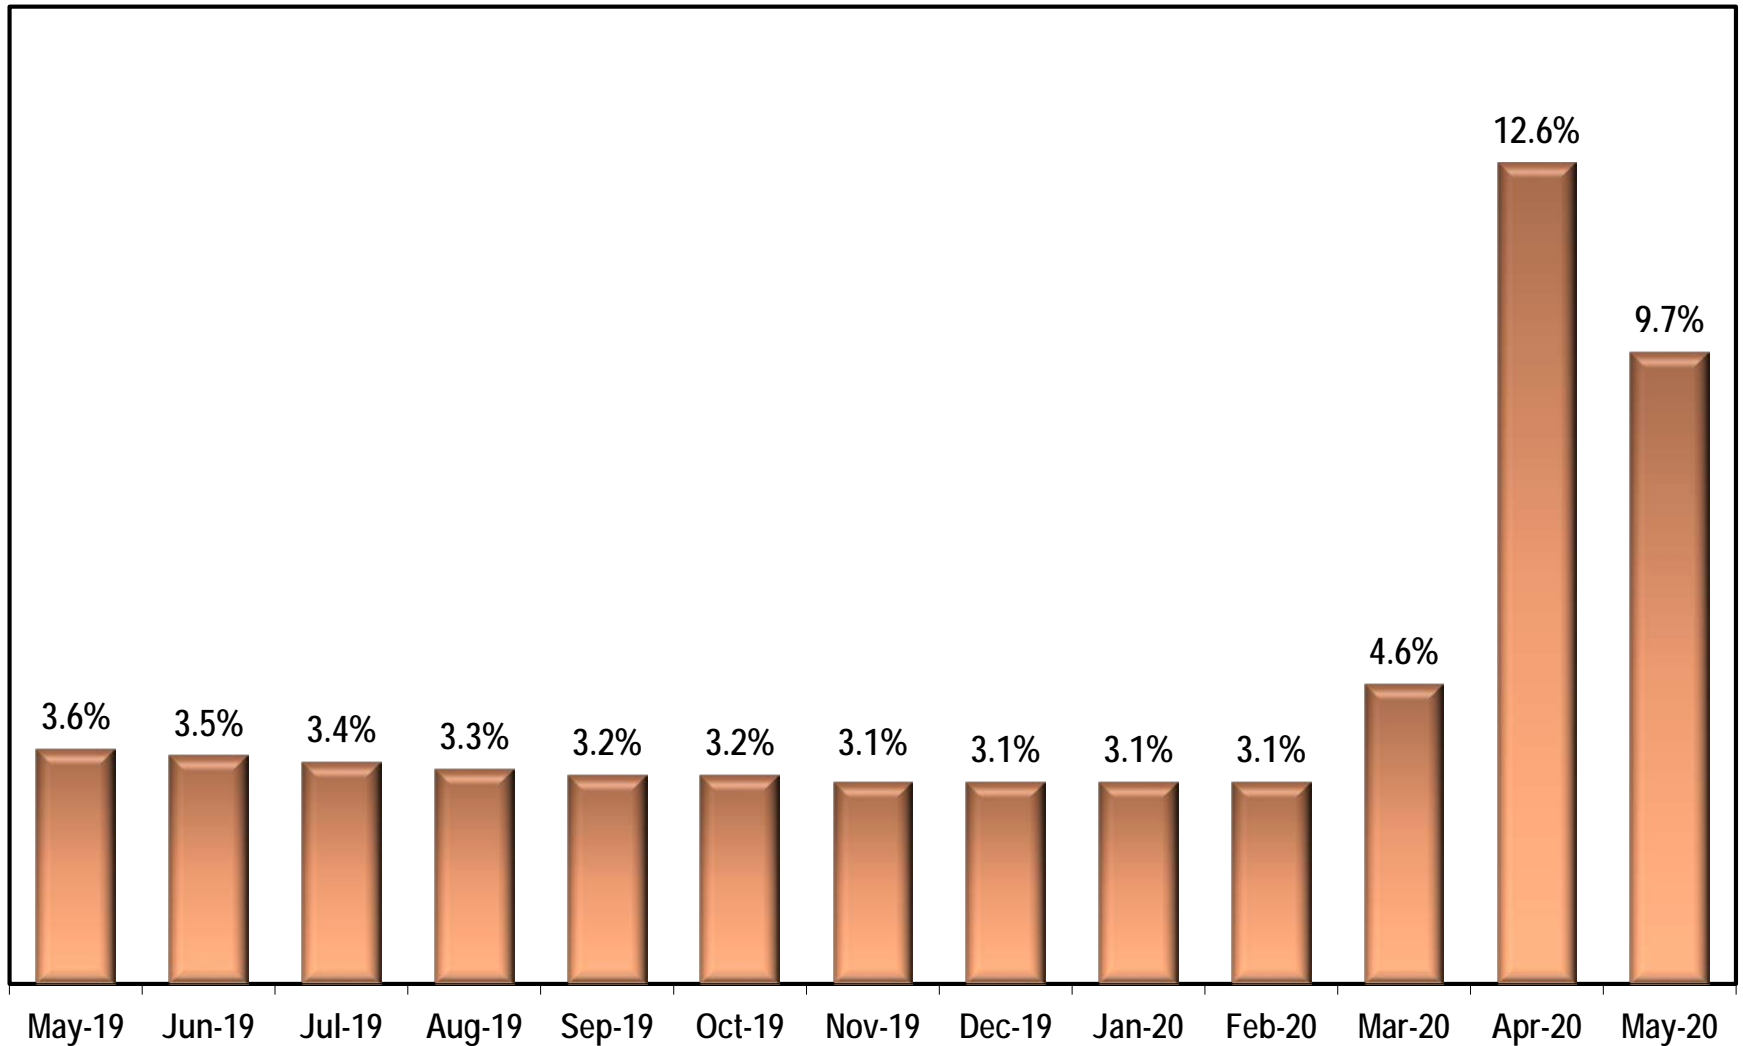

# Georgia Unemployment Rate

(Seasonally Adjusted)

Source: Georgia Department of Labor – Mark Butler, Commissioner