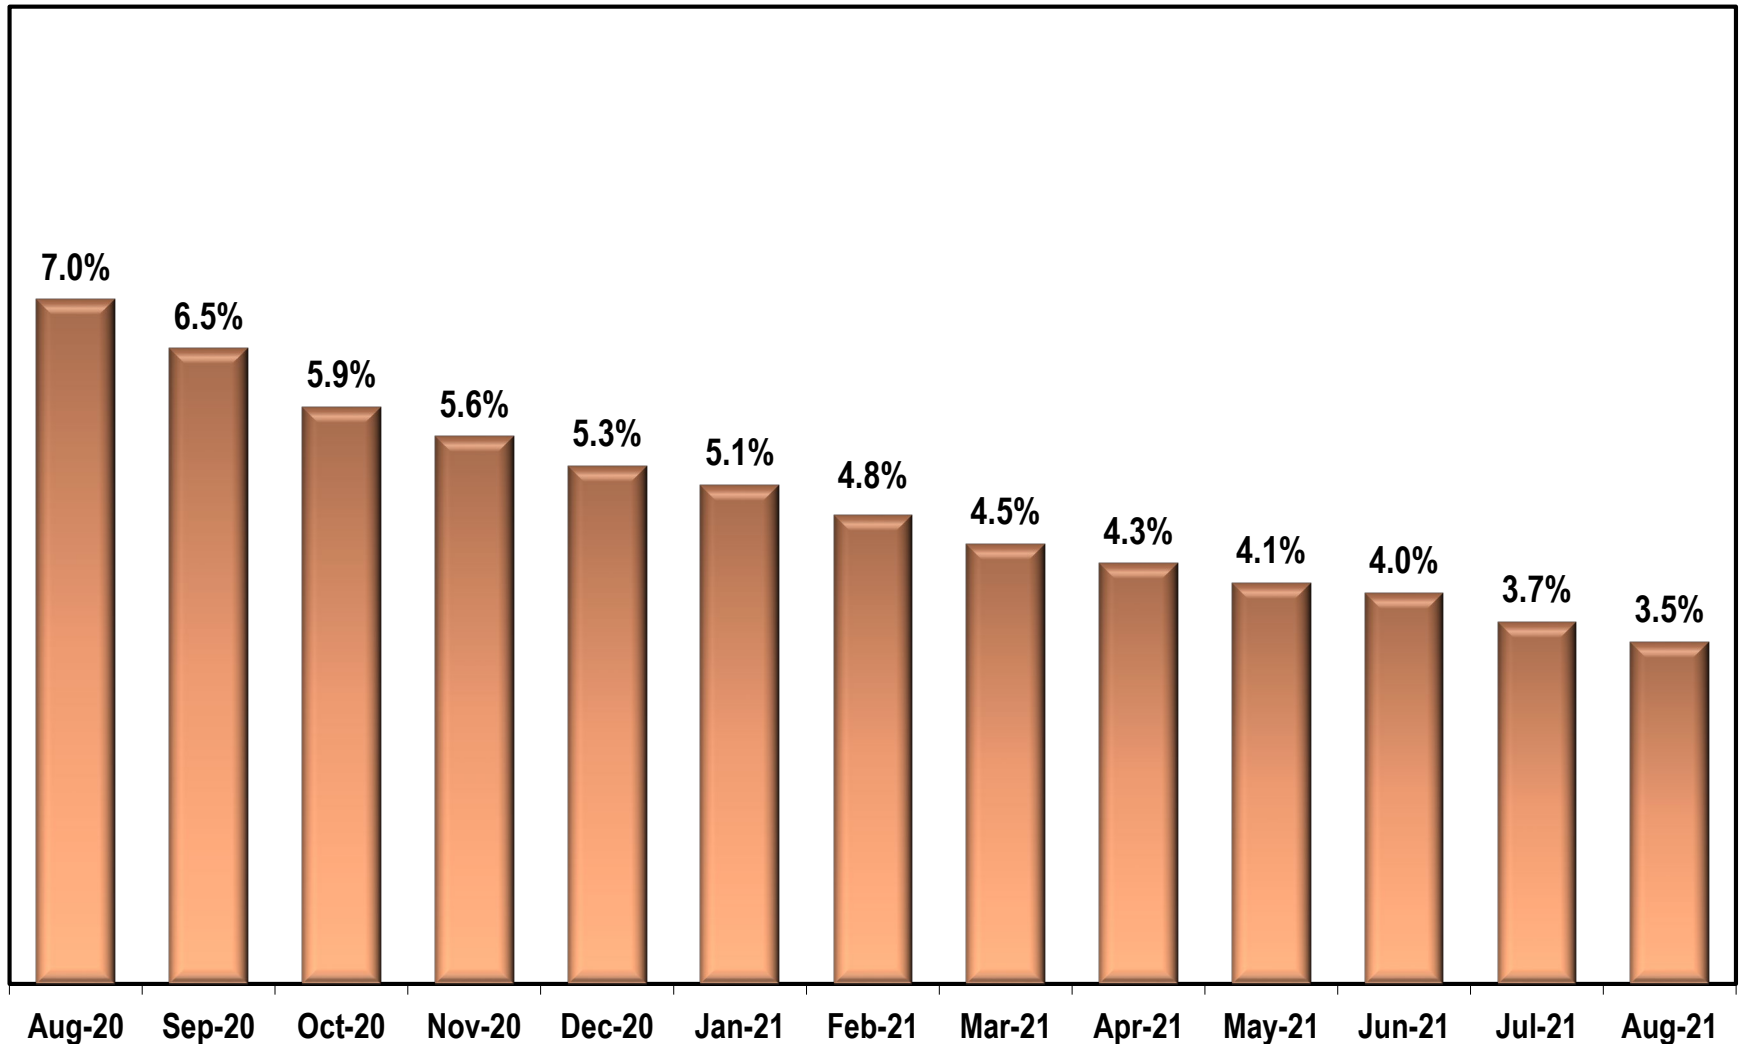

Georgia Unemployment Rate

(Seasonally Adjusted)

Source: Georgia Department of Labor – Mark Butler, Commissioner