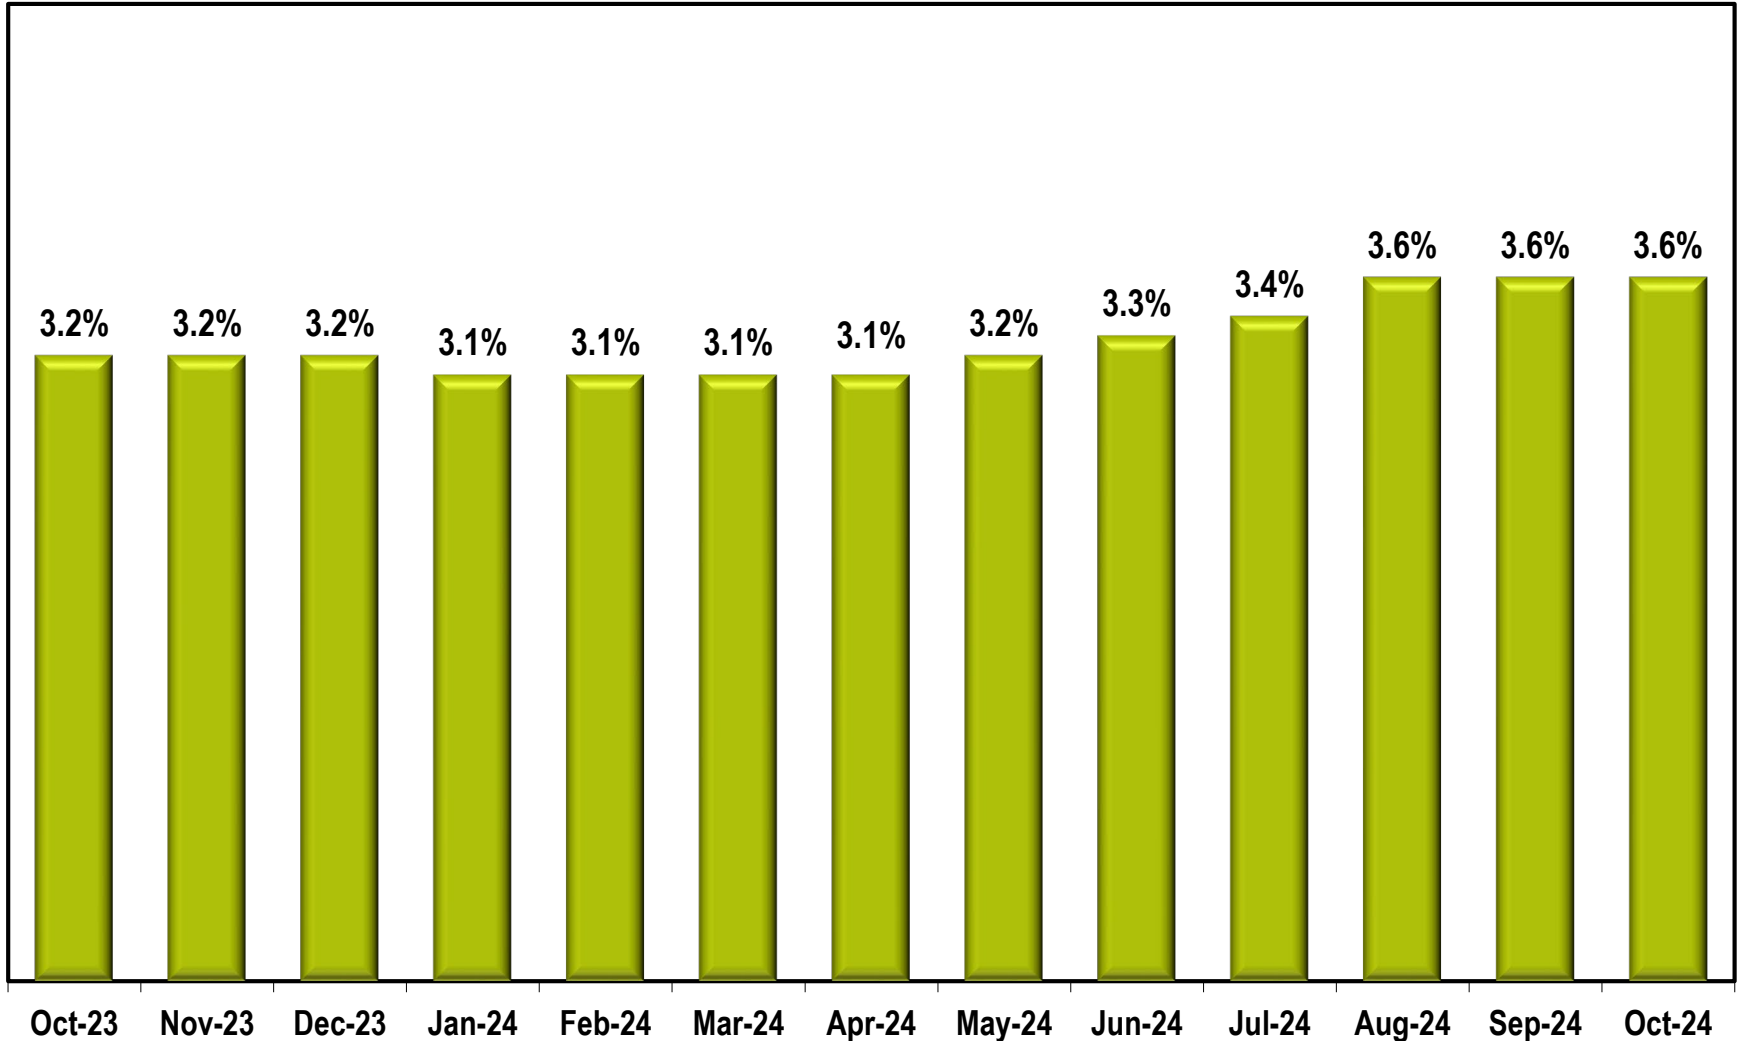

Georgia Unemployment Rate

(Seasonally Adjusted)

Source: Georgia Department of Labor – Bruce Thompson, Commissioner