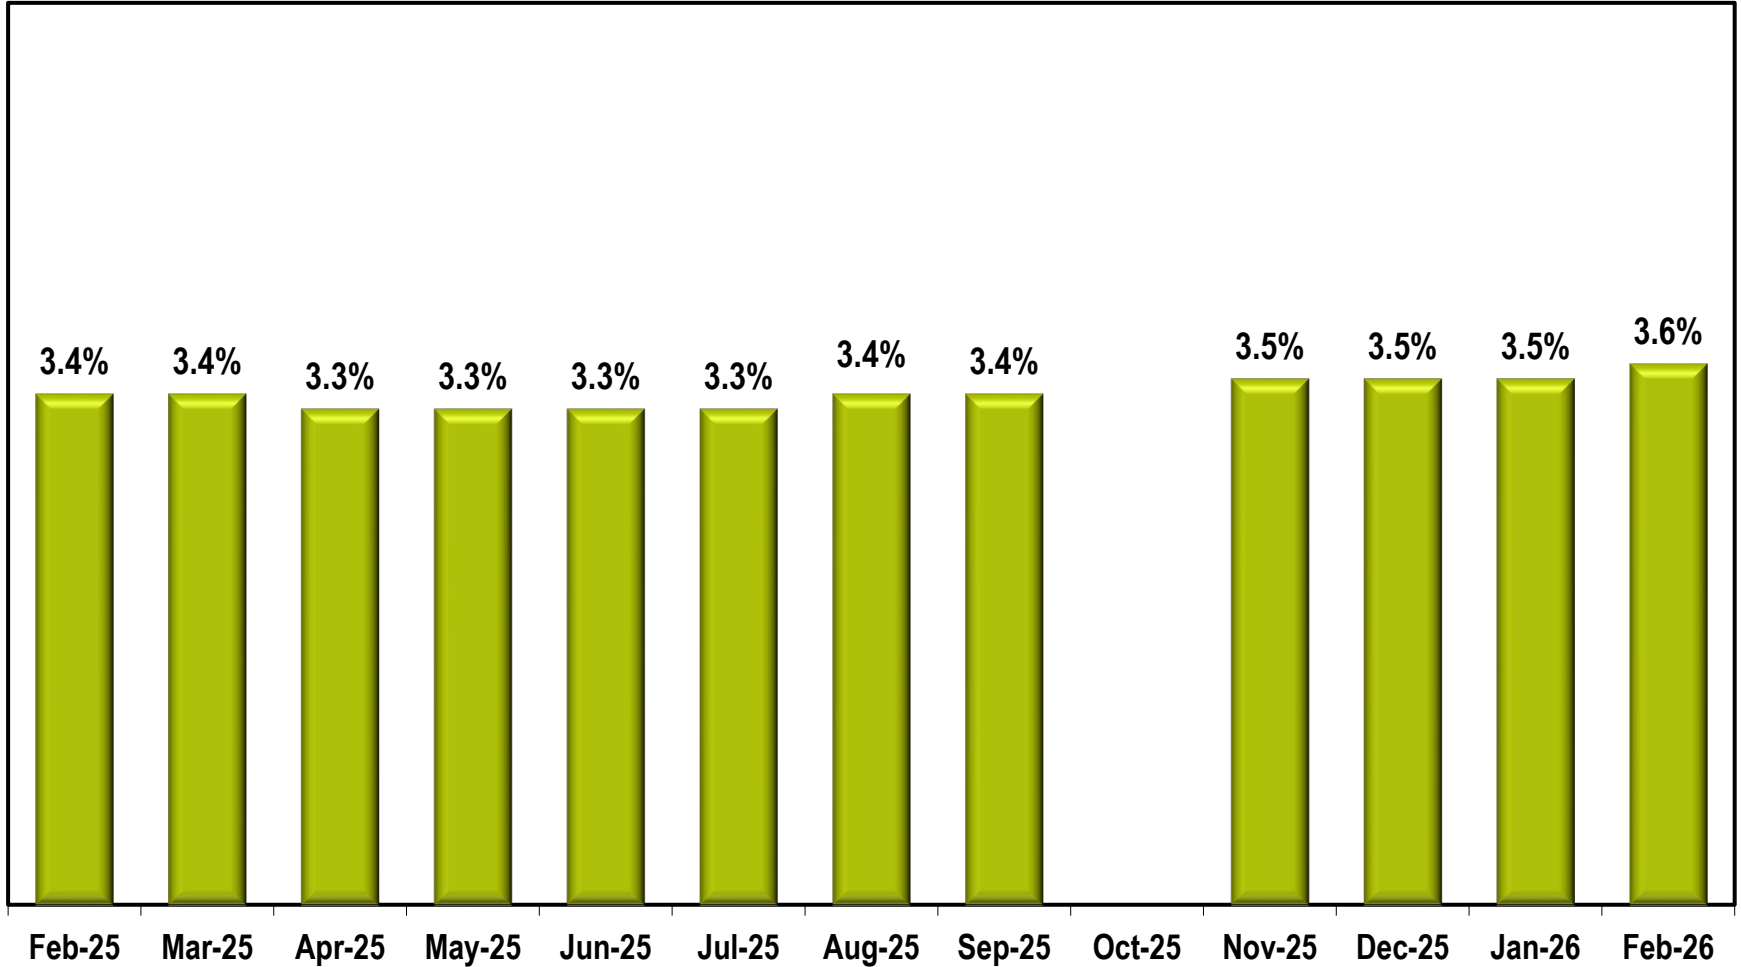

# Georgia Unemployment Rate

(Seasonally Adjusted)

Note: Due to lapse in appropriations, October 2025 data is missing.

Source: Georgia Department of Labor – Bárbara Rivera Holmes, Commissioner