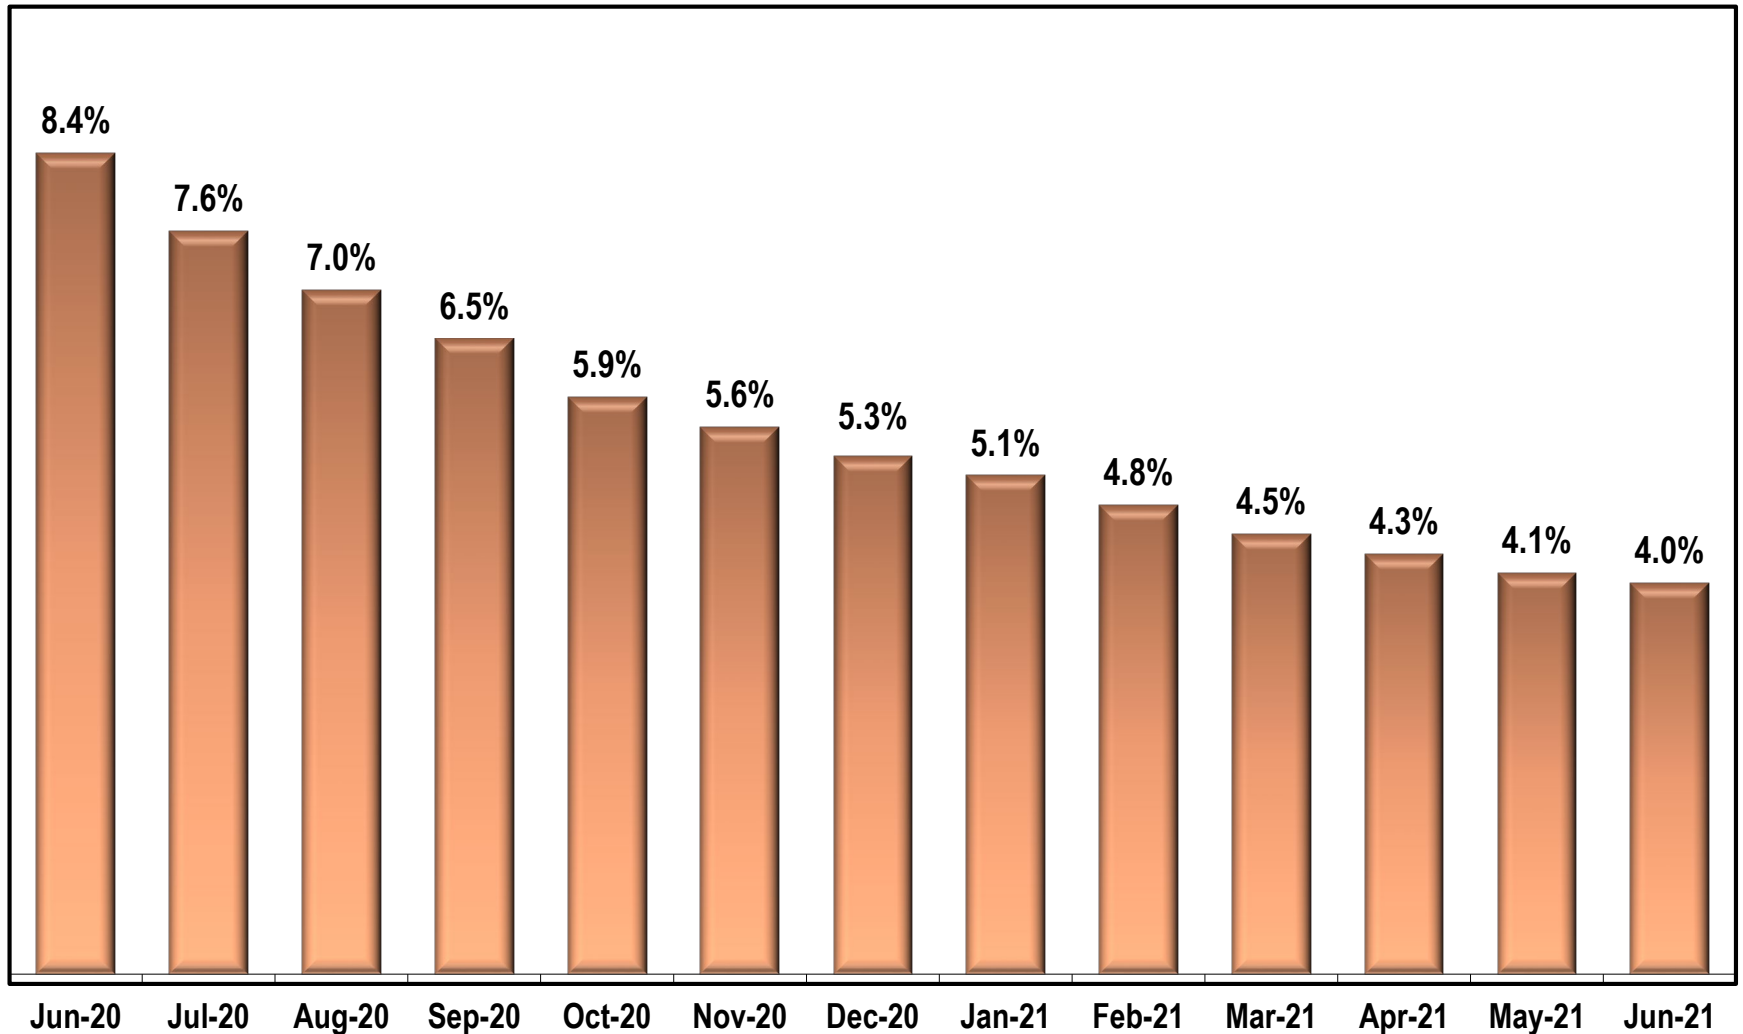

Georgia Unemployment Rate

(Seasonally Adjusted)

Source: Georgia Department of Labor – Mark Butler, Commissioner