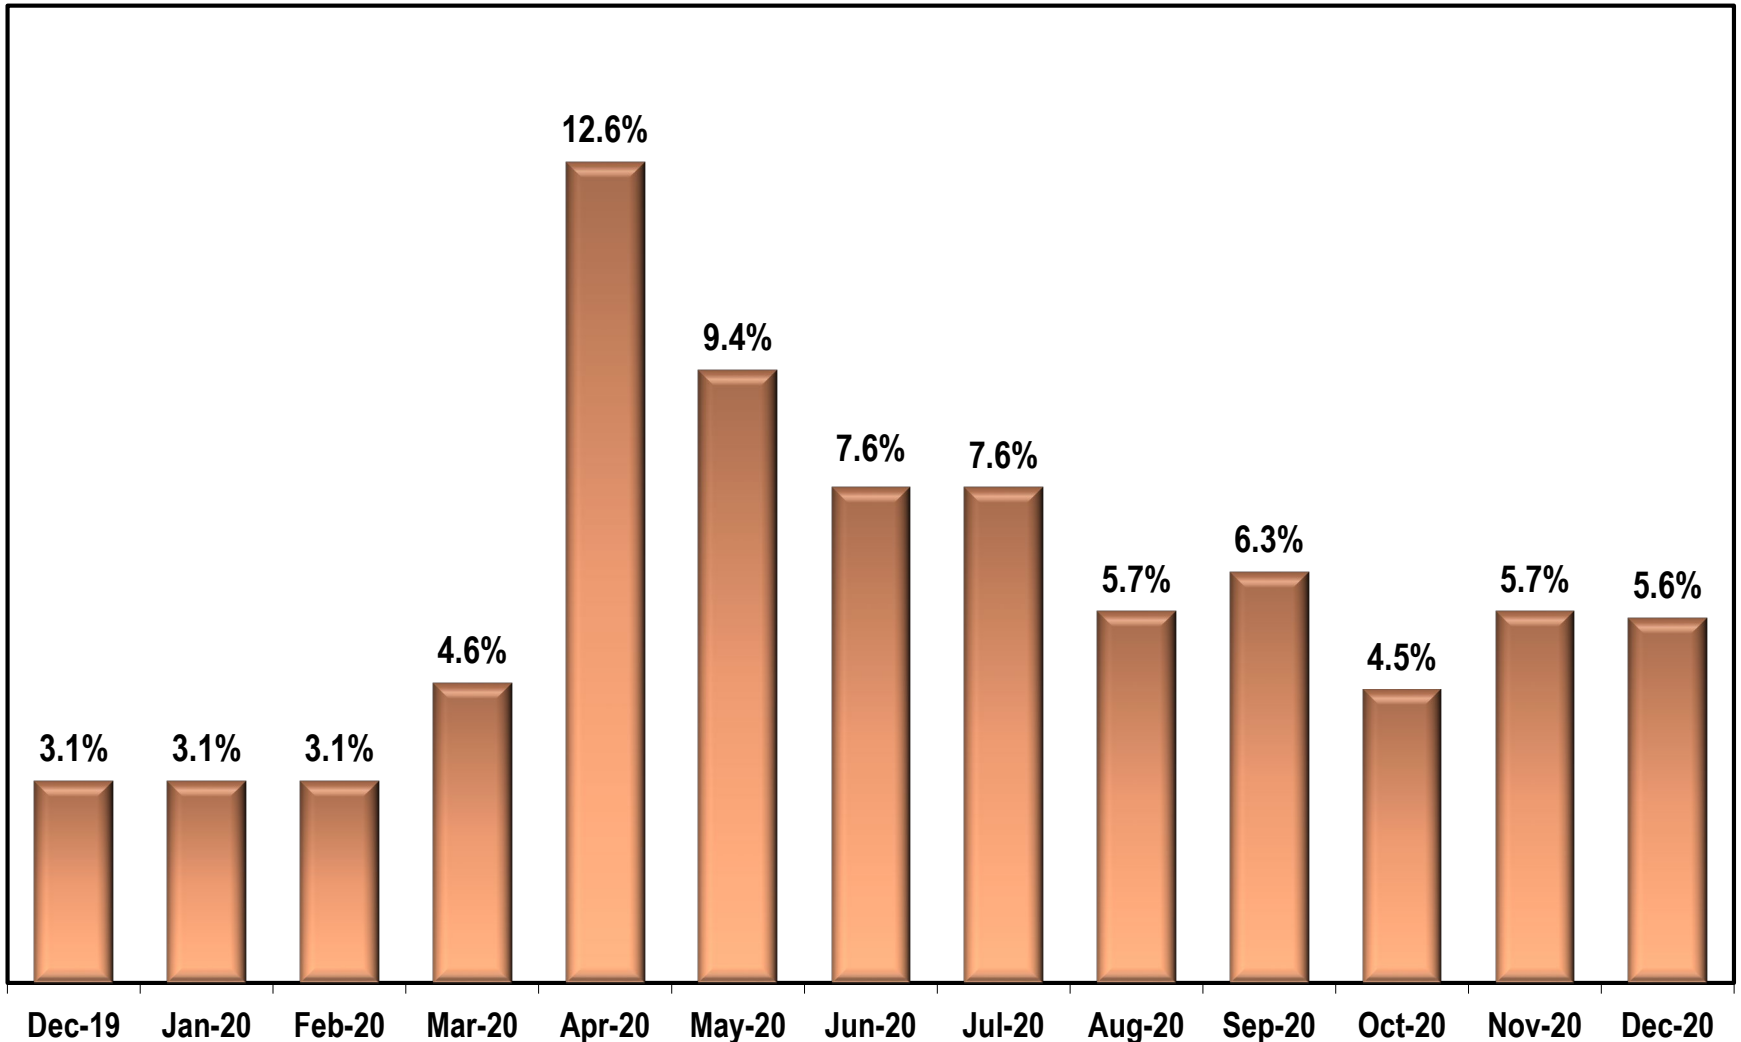

Georgia Unemployment Rate

(Seasonally Adjusted)

Source: Georgia Department of Labor – Mark Butler, Commissioner