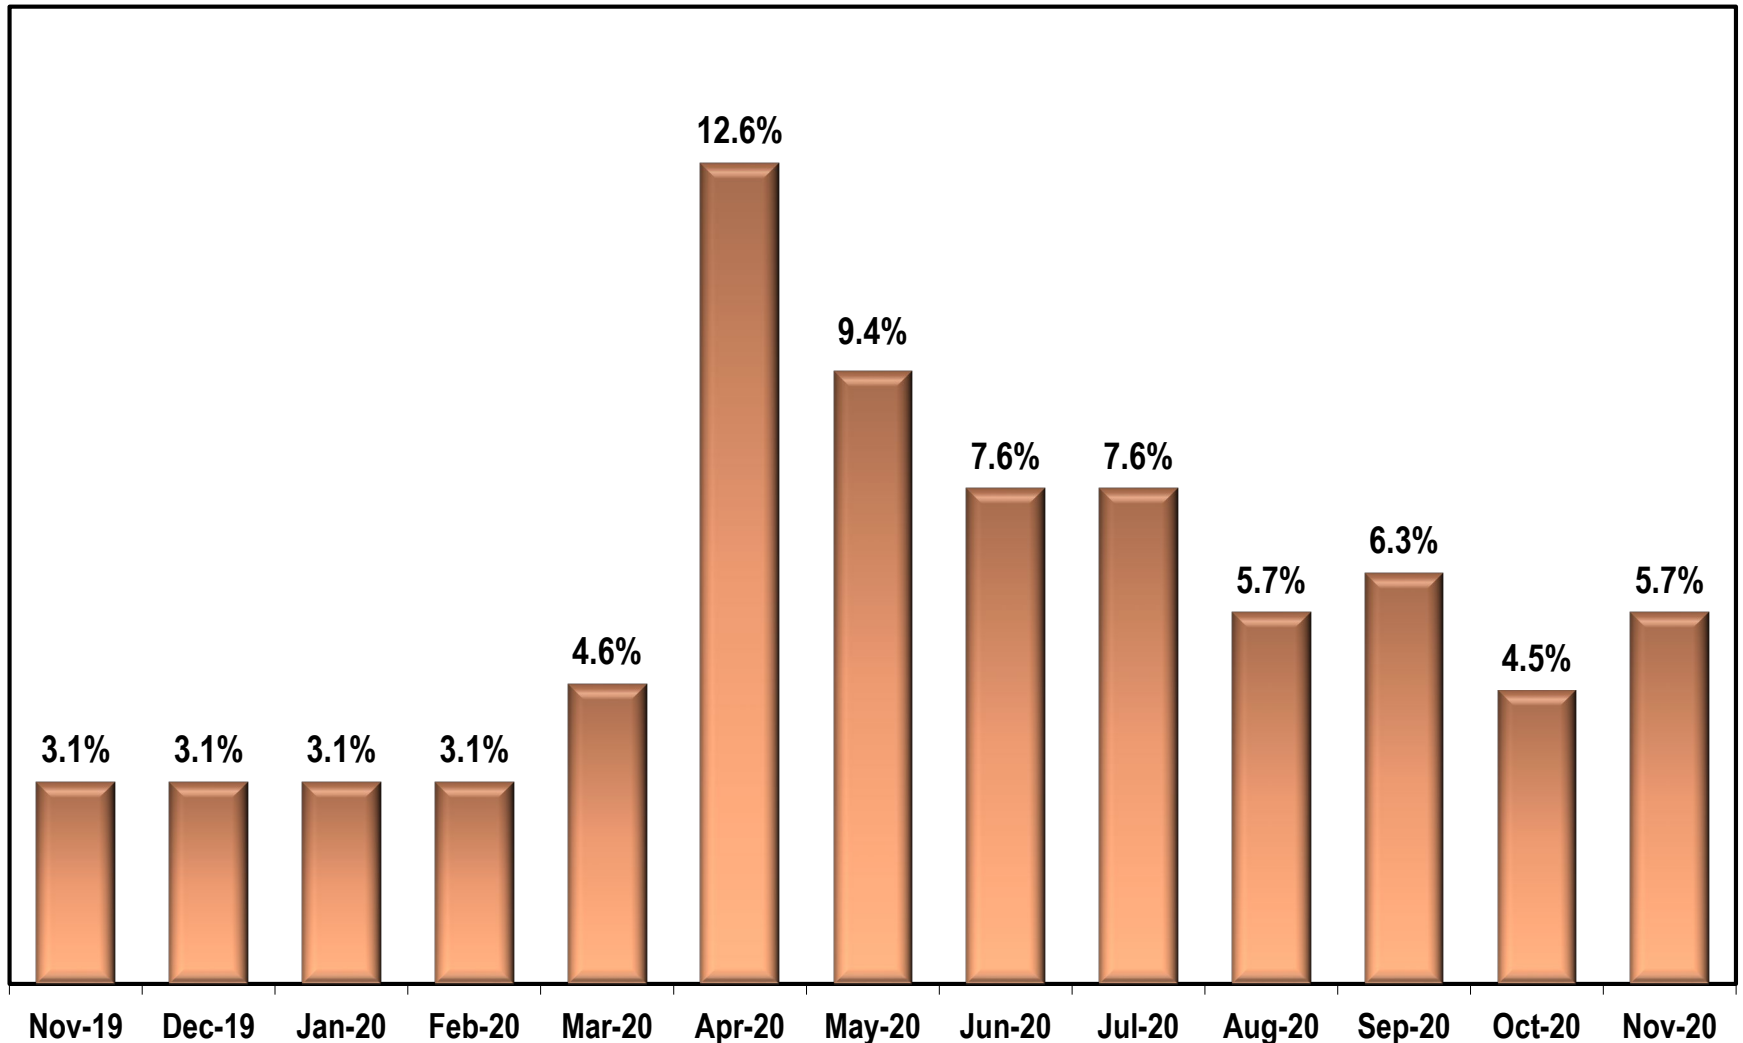

# Georgia Unemployment Rate

(Seasonally Adjusted)

Source: Georgia Department of Labor – Mark Butler, Commissioner