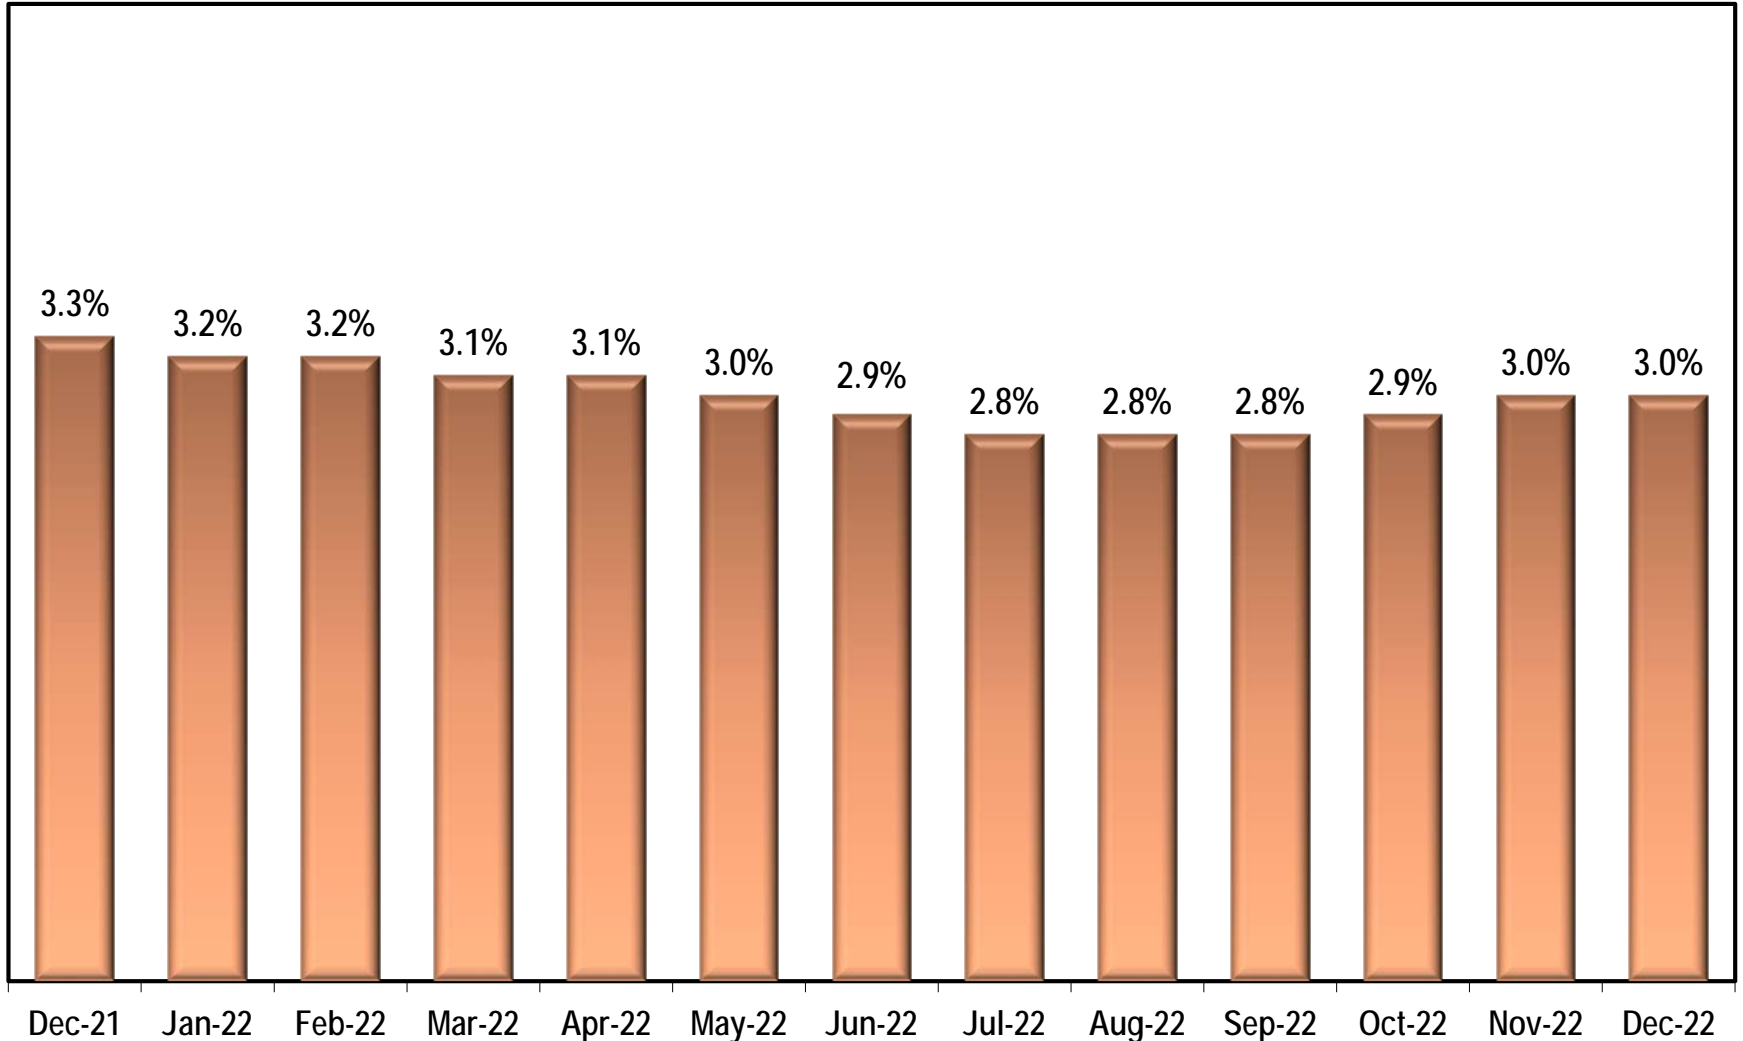

# Georgia Unemployment Rate

(Seasonally Adjusted)

Source: Georgia Department of Labor – Bruce Thompson, Commissioner