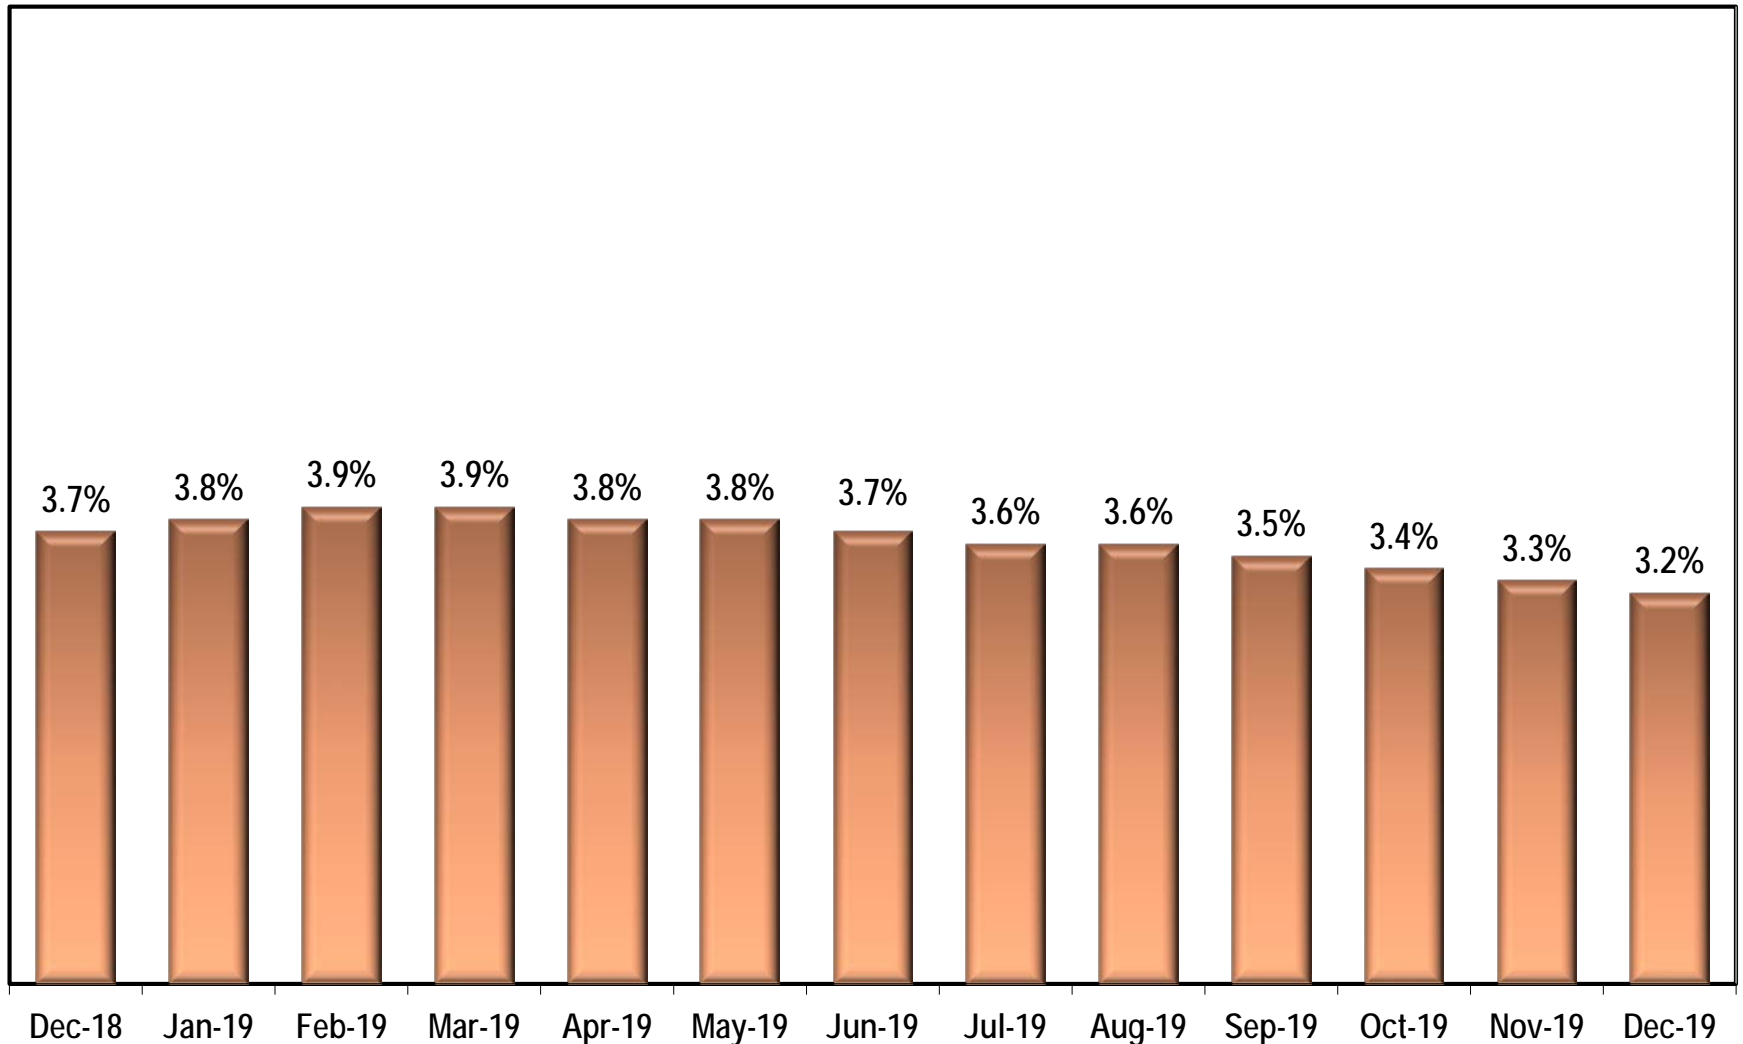

Georgia Unemployment Rate

(Seasonally Adjusted)

Source: Georgia Department of Labor – Mark Butler, Commissioner