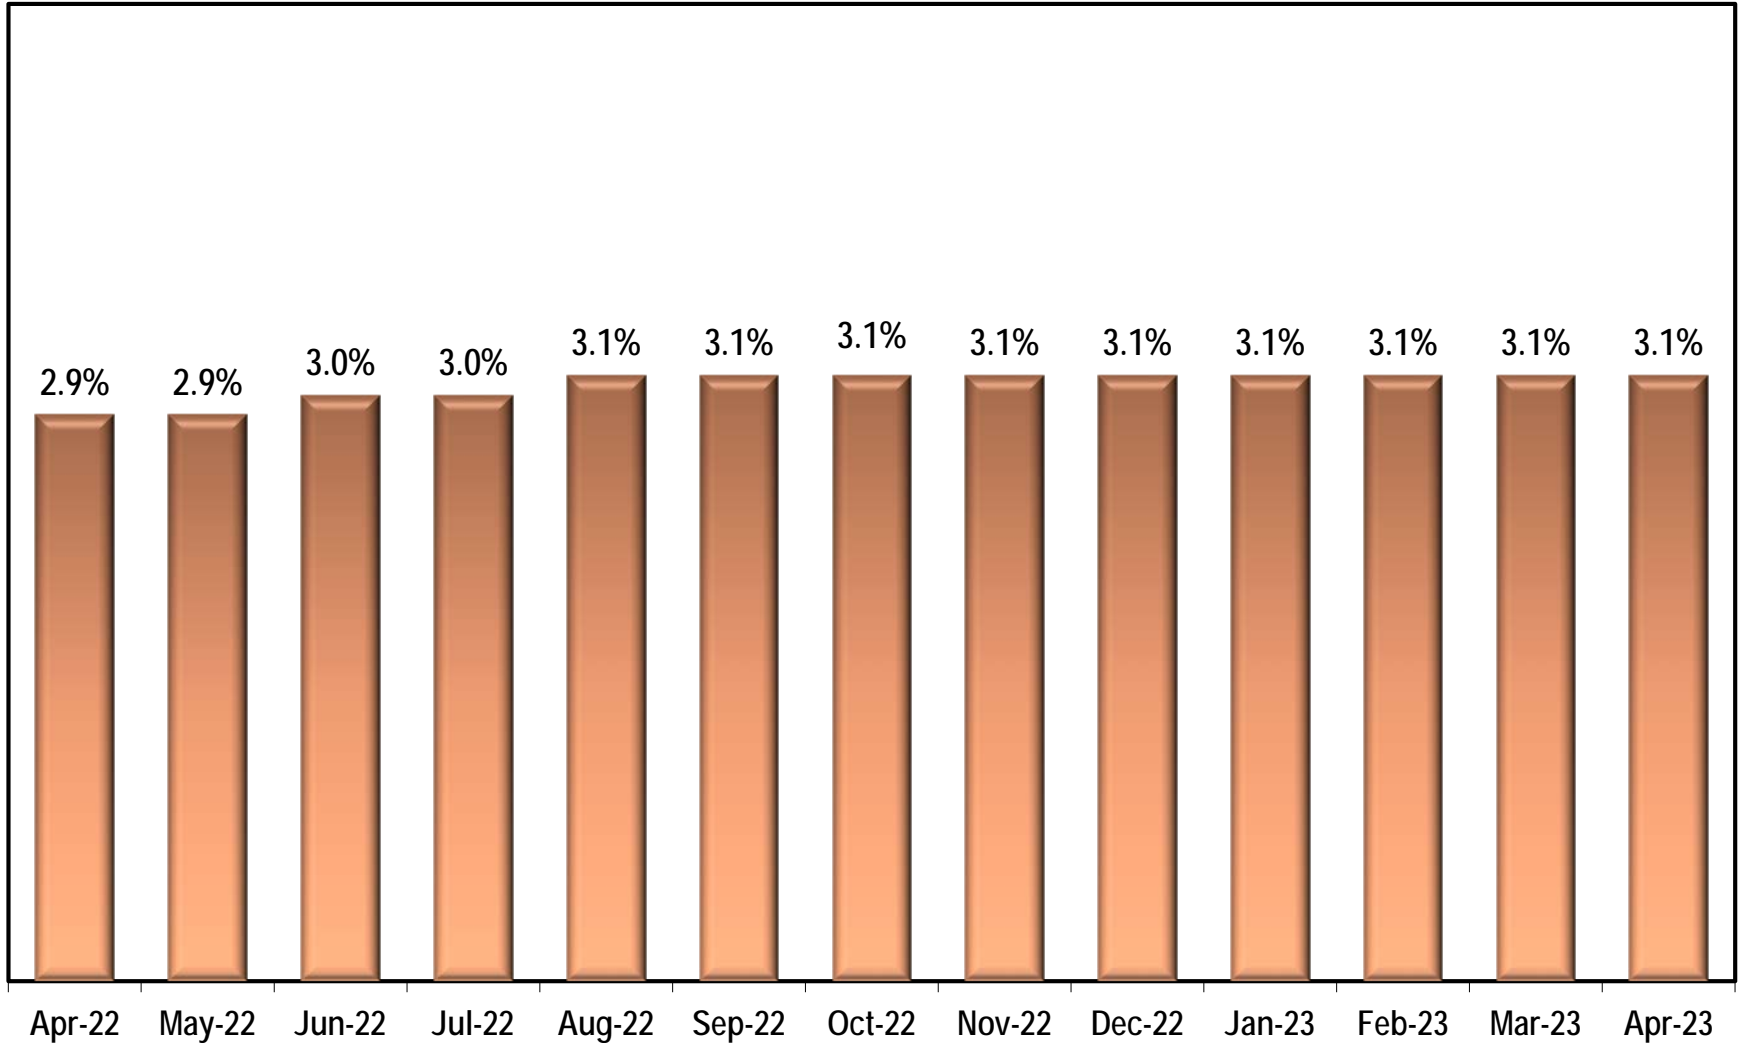

# Georgia Unemployment Rate

(Seasonally Adjusted)

Source: Georgia Department of Labor – Bruce Thompson, Commissioner