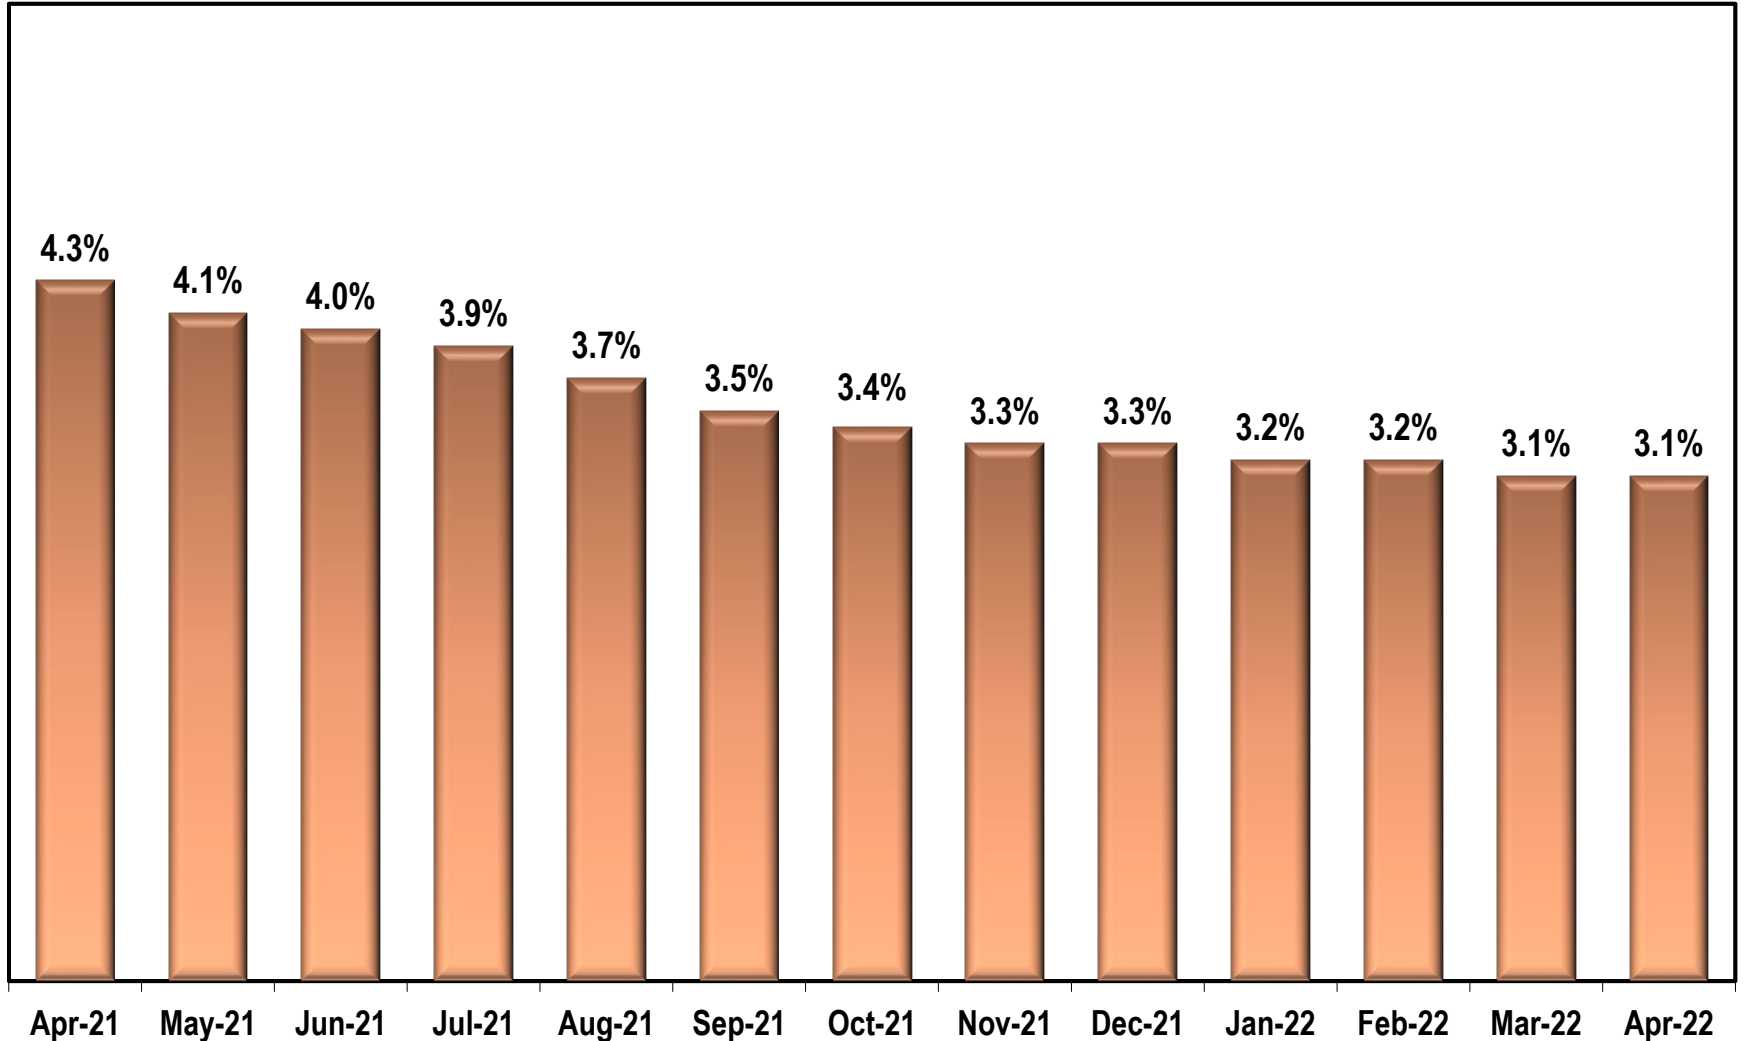

# Georgia Unemployment Rate

(Seasonally Adjusted)

Source: Georgia Department of Labor – Mark Butler, Commissioner