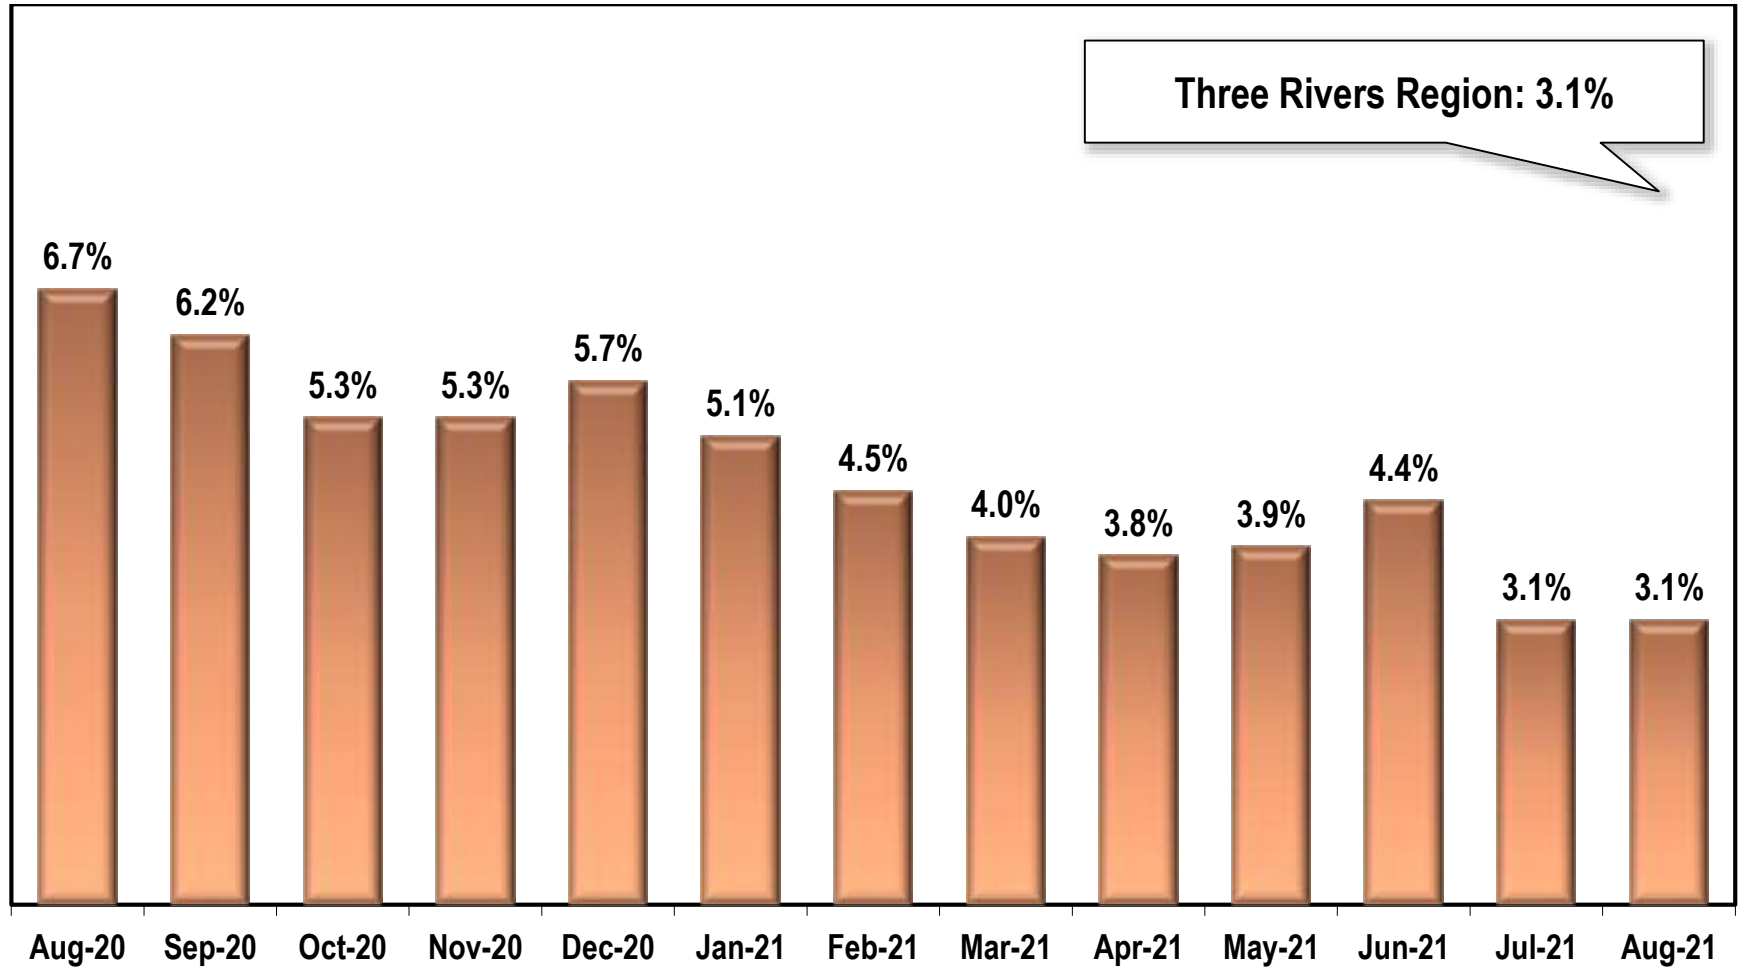

Three Rivers Region Unemployment Rate

(Not Seasonally Adjusted)

Note: Three Rivers Region includes Butts, Carroll, Coweta, Heard, Lamar, Meriwether, Pike, Spalding, Troup, and Upson counties.

Source: Georgia Department of Labor – Mark Butler, Commissioner