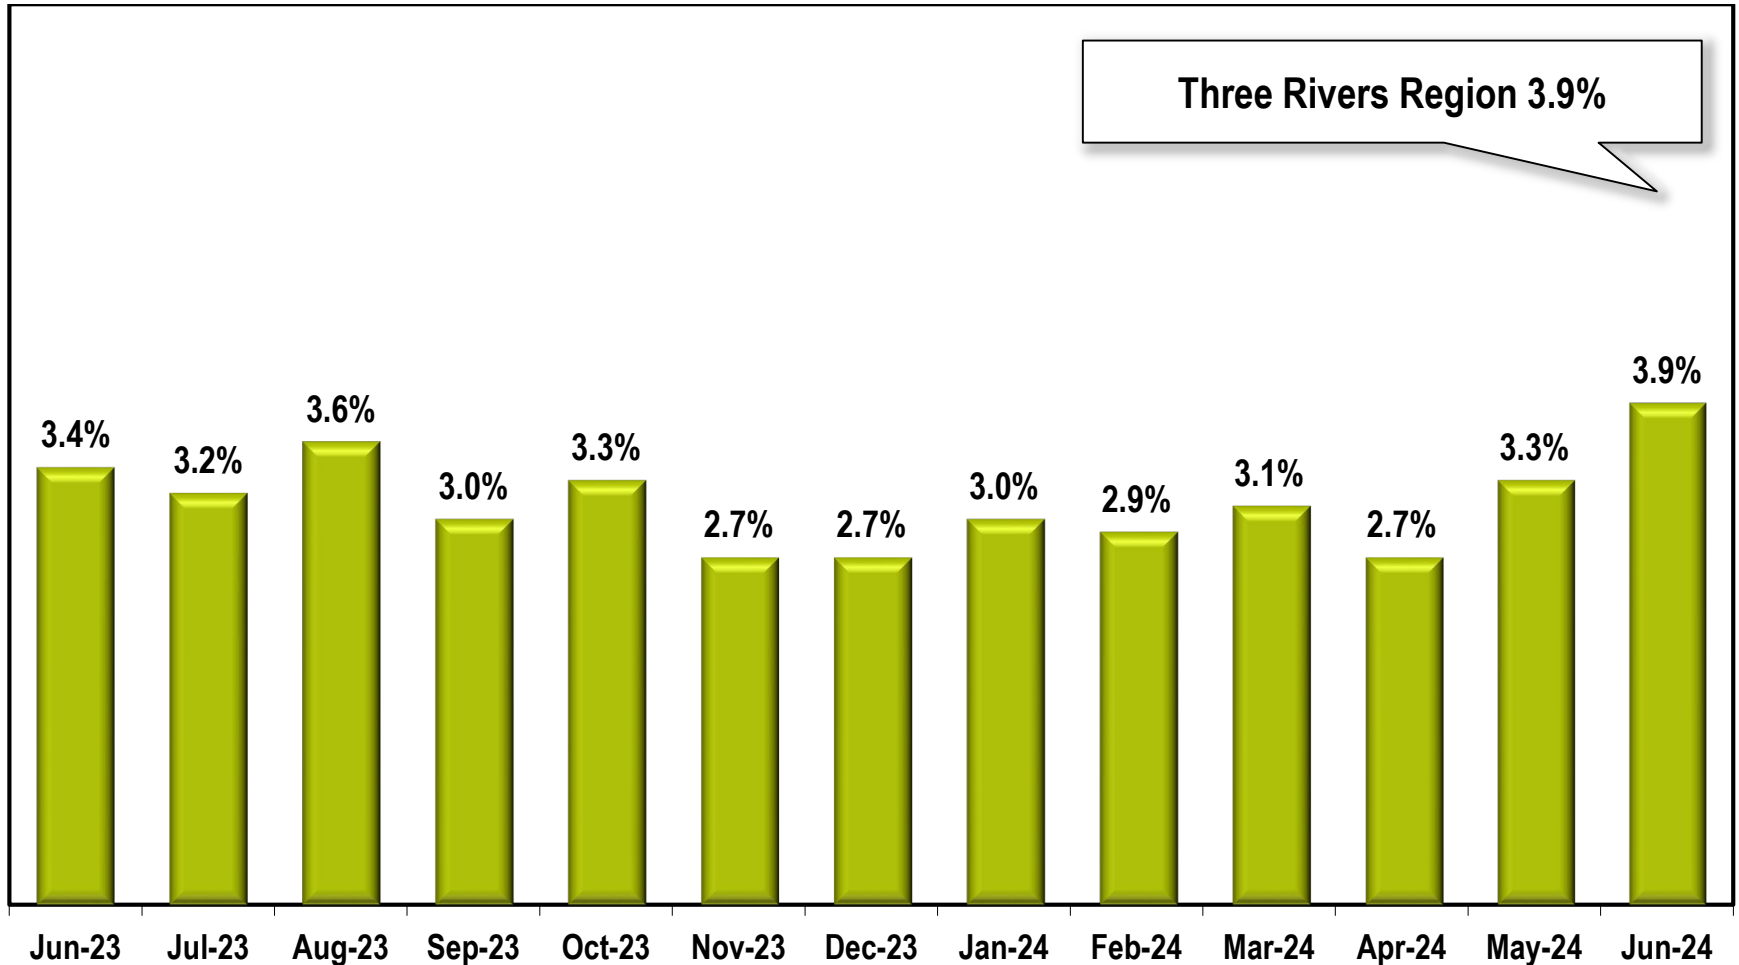

Three Rivers Region Unemployment Rate

(Not Seasonally Adjusted)

Note: Three Rivers Region includes Butts, Carroll, Coweta, Heard, Lamar, Meriwether, Pike, Spalding, Troup, and Upson counties.

Source: Georgia Department of Labor – Bruce Thompson, Commissioner