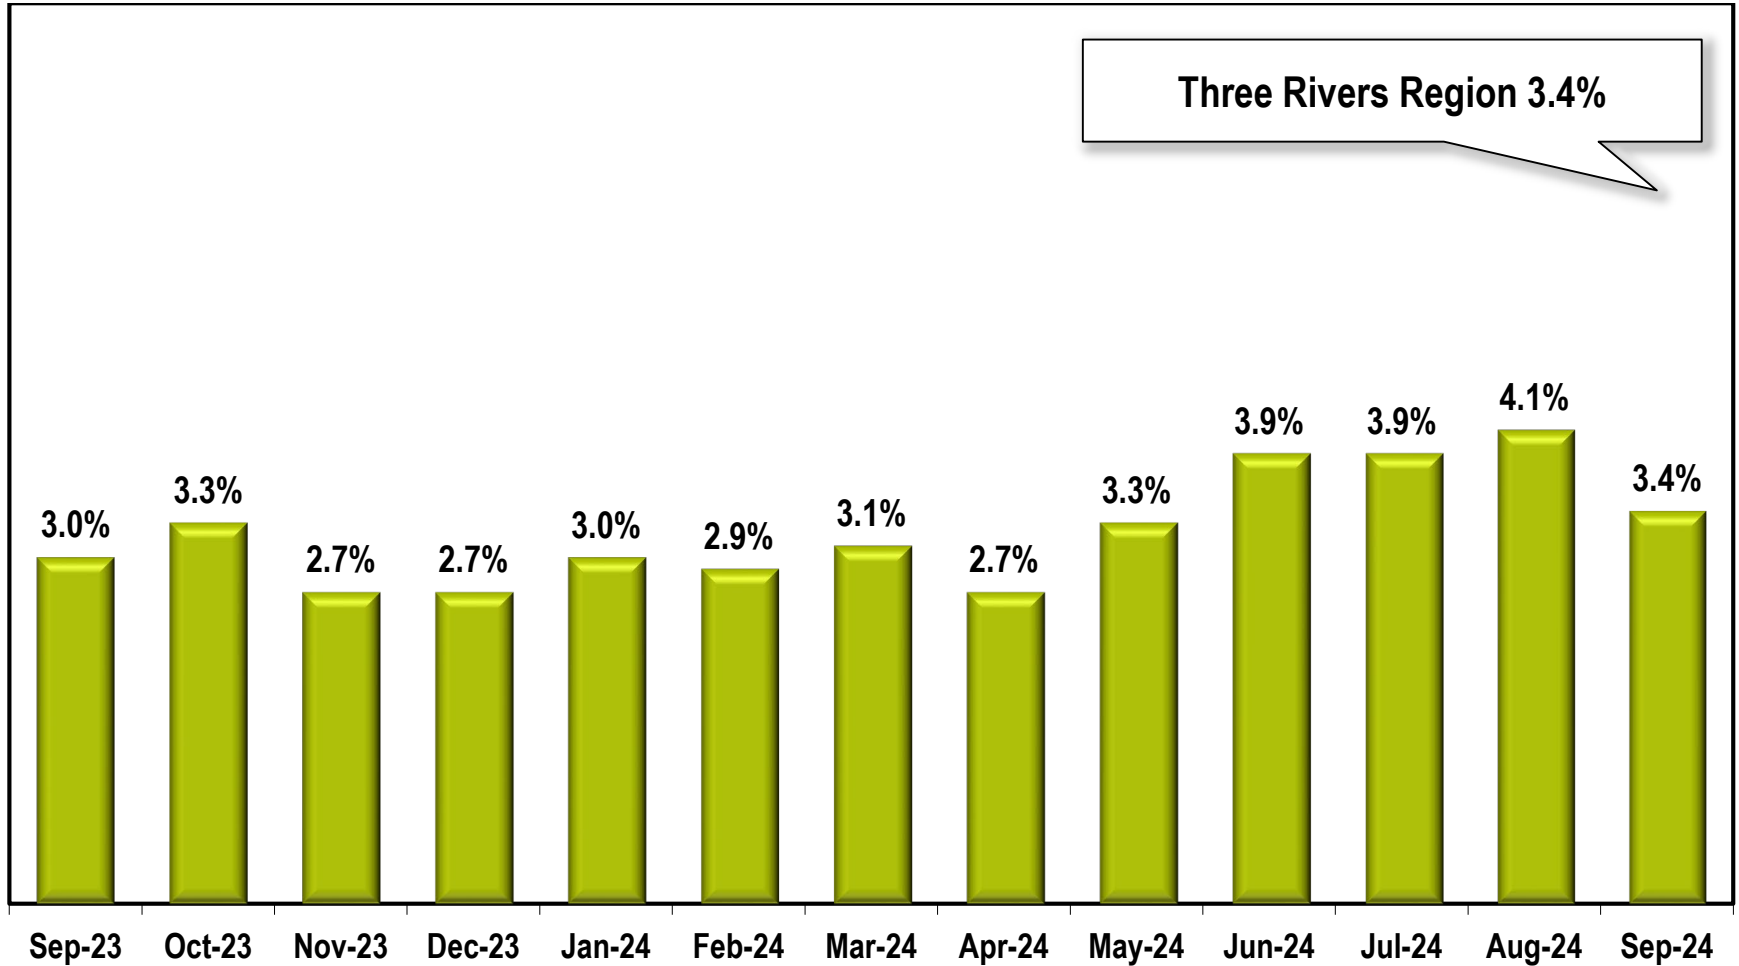

Three Rivers Region Unemployment Rate (Not Seasonally Adjusted)

Note: Three Rivers Region includes Butts, Carroll, Coweta, Heard, Lamar, Meriwether, Pike, Spalding, Troup, and Upson counties.

Source: Georgia Department of Labor – Bruce Thompson, Commissioner