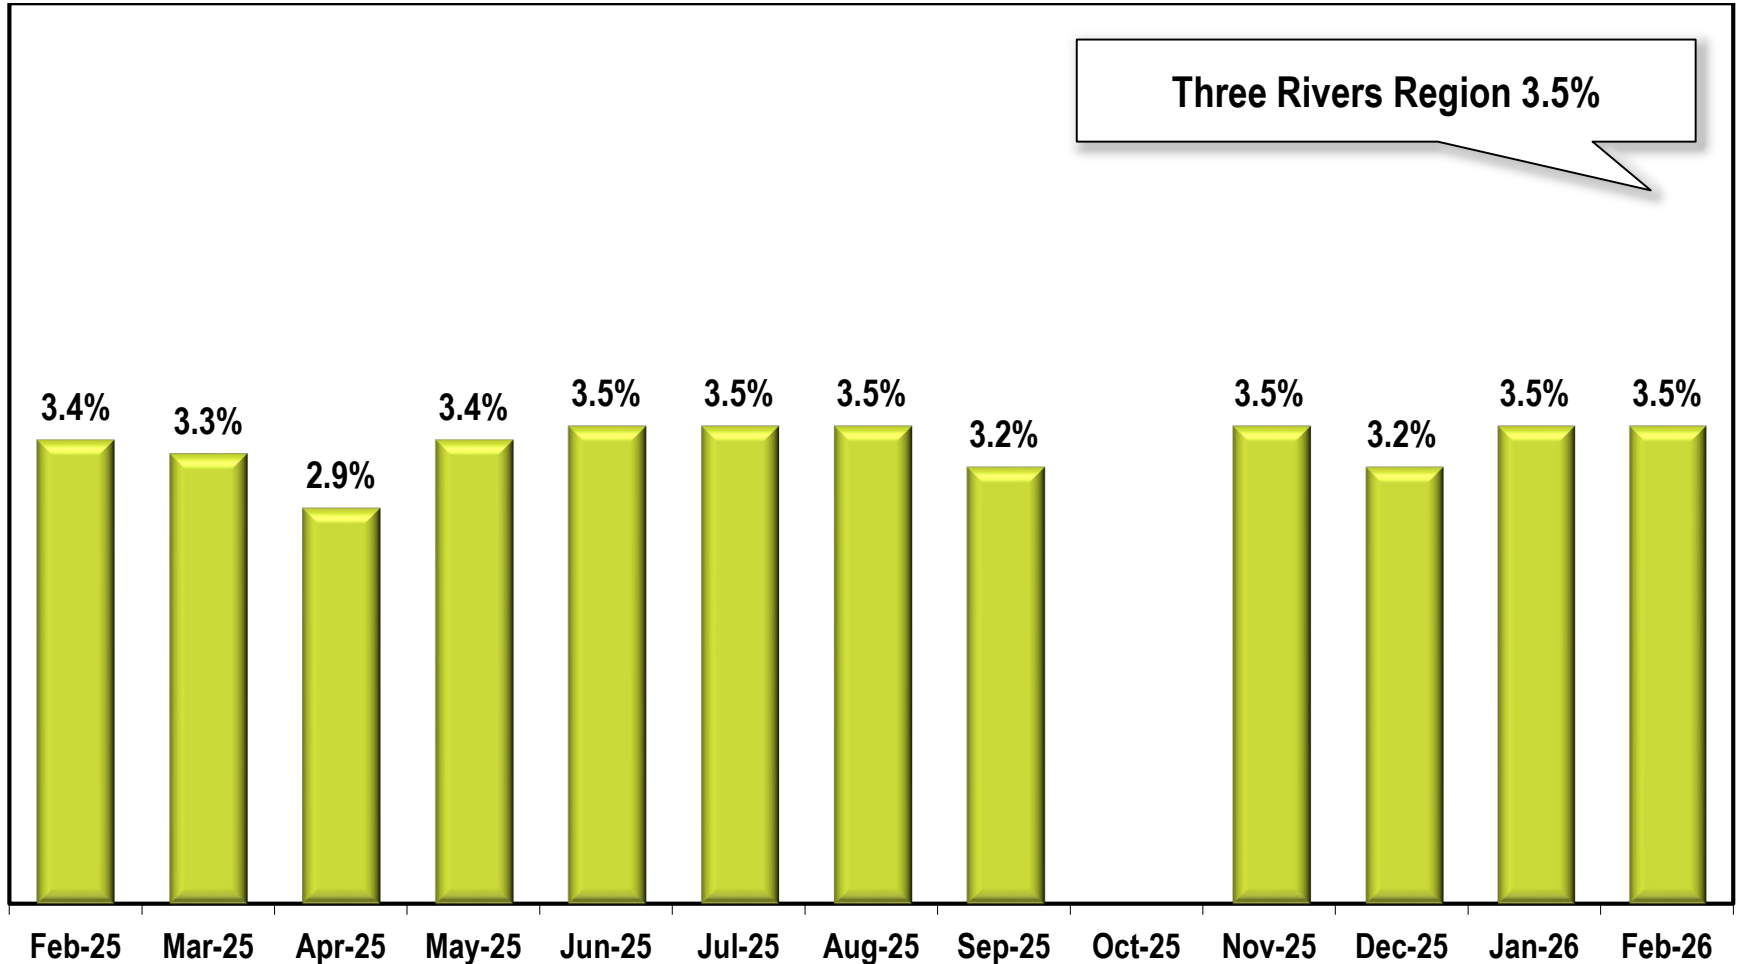

# Three Rivers Region Unemployment Rate

(Not Seasonally Adjusted)

Due to lapse in appropriations, October 2025 data is missing.

Note: Three Rivers Region includes Butts, Carroll, Coweta, Heard, Lamar, Meriwether, Pike, Spalding, Troup, and Upson counties.