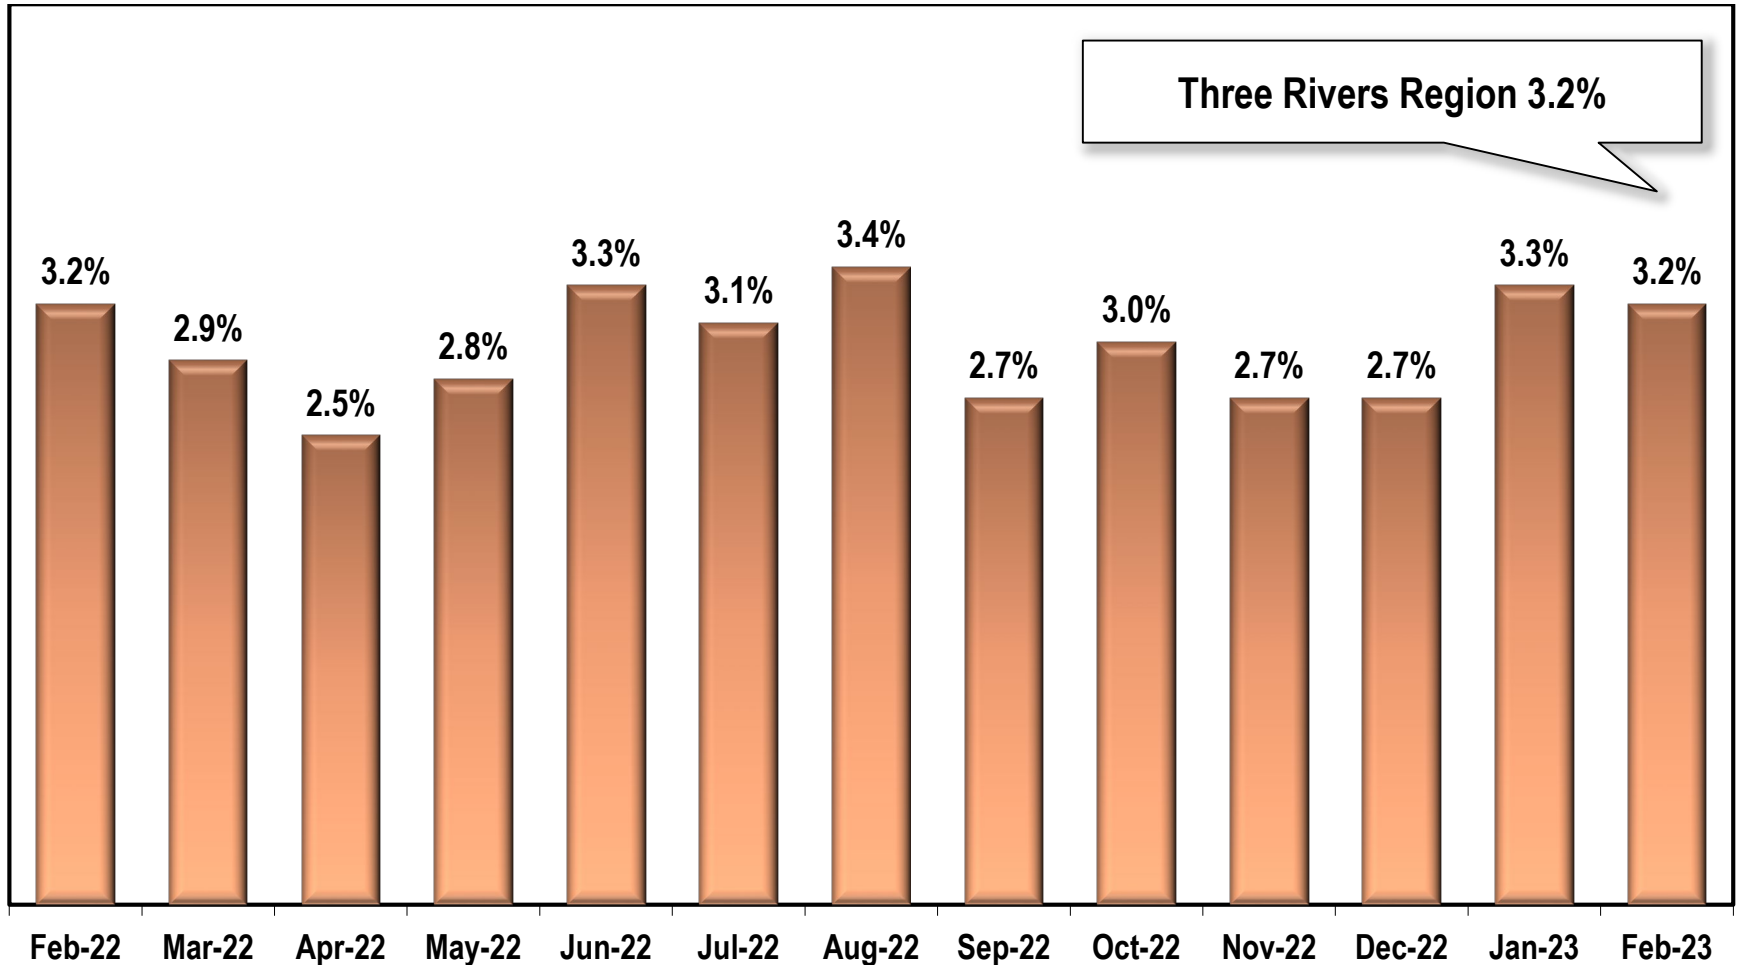

Three Rivers Region Unemployment Rate

(Not Seasonally Adjusted)

Note: Three Rivers Region includes Butts, Carroll, Coweta, Heard, Lamar, Meriwether, Pike, Spalding, Troup, and Upson counties.

Source: Georgia Department of Labor – Bruce Thompson, Commissioner