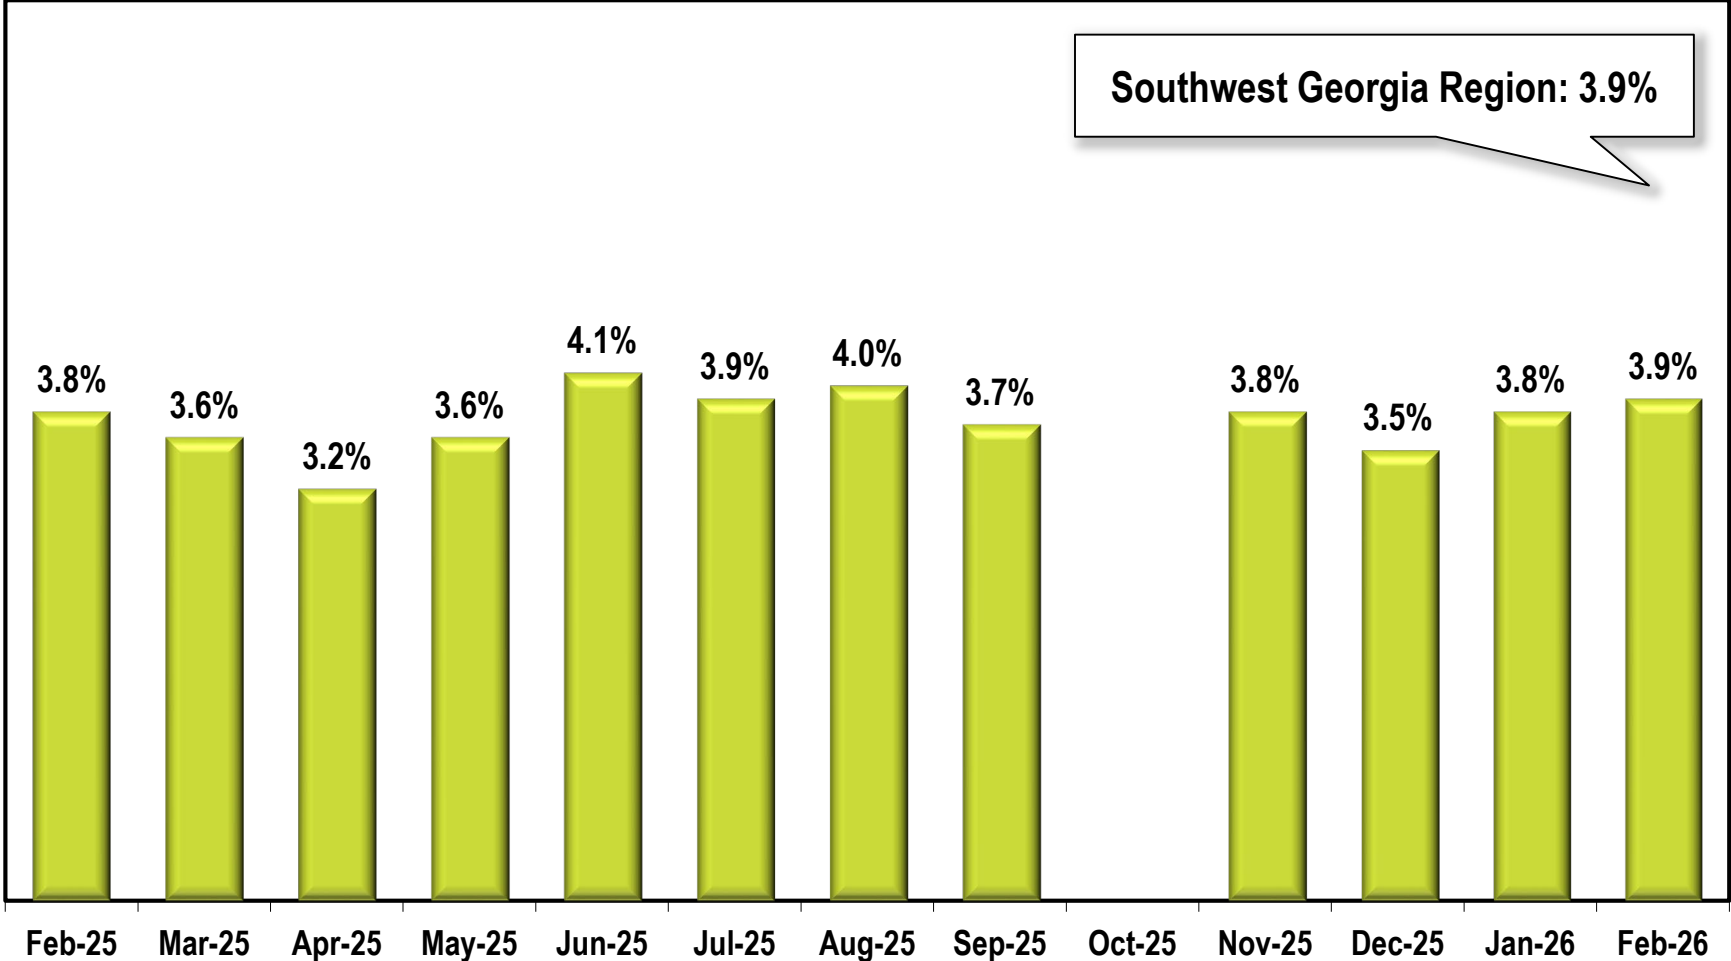

Southwest Georgia Region Unemployment Rate

(Not Seasonally Adjusted)

Due to lapse in appropriations, October 2025 data is missing.

Note: Southwest Georgia Region includes Baker, Calhoun, Colquitt, Decatur, Dougherty, Early, Grady, Lee, Miller, Mitchell, Seminole, Terrell, Thomas, and Worth counties.