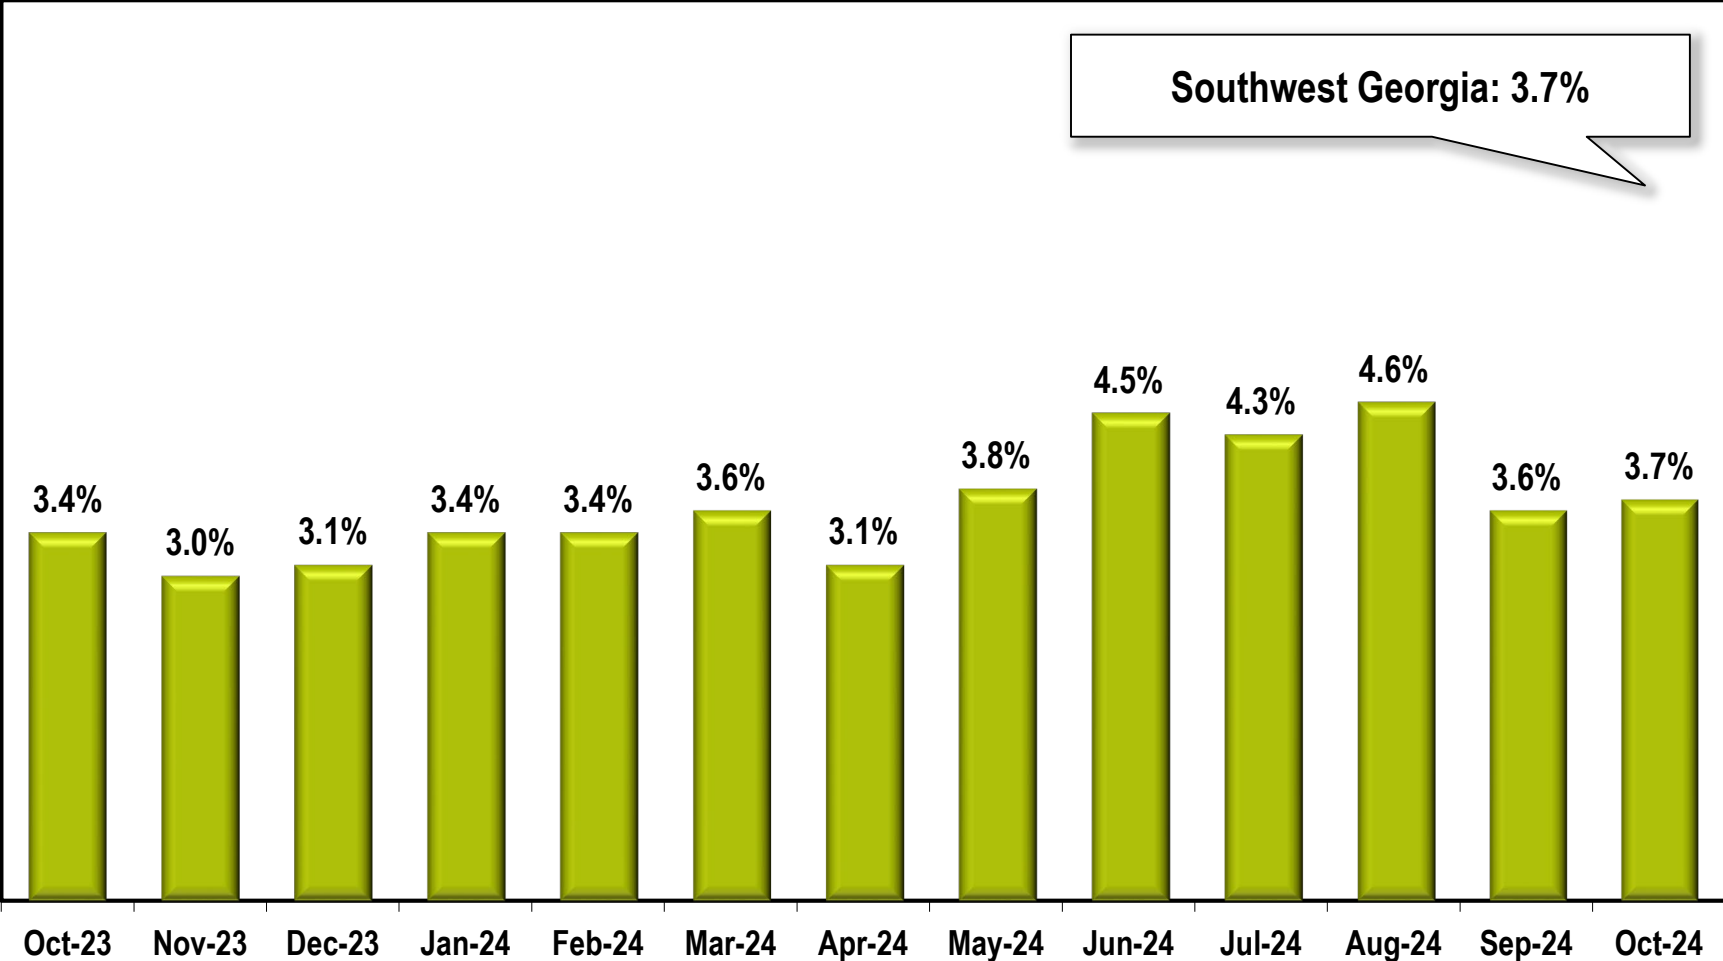

Southwest Georgia Region Unemployment Rate

(Not Seasonally Adjusted)

Note: Southwest Georgia Region includes Baker, Calhoun, Colquitt, Decatur, Dougherty, Early, Grady, Lee, Miller, Mitchell, Seminole, Terrell, Thomas, and Worth counties.