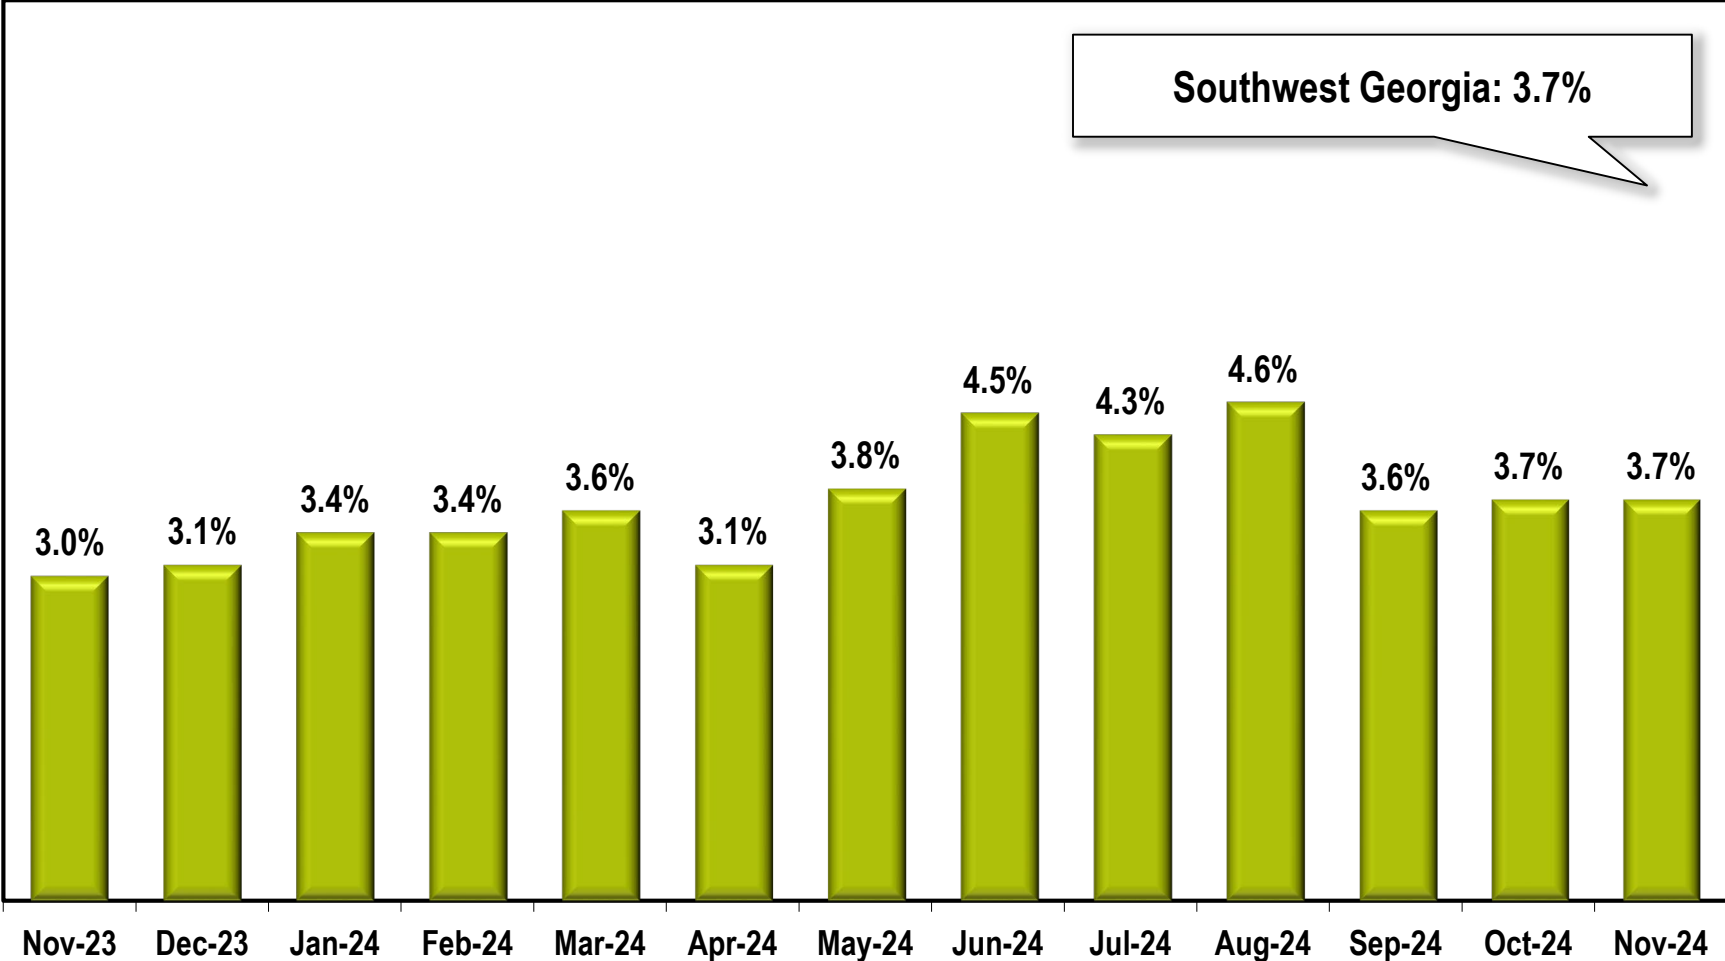

Southwest Georgia Region Unemployment Rate

(Not Seasonally Adjusted)

Note: Southwest Georgia Region includes Baker, Calhoun, Colquitt, Decatur, Dougherty, Early, Grady, Lee, Miller, Mitchell, Seminole, Terrell, Thomas, and Worth counties.