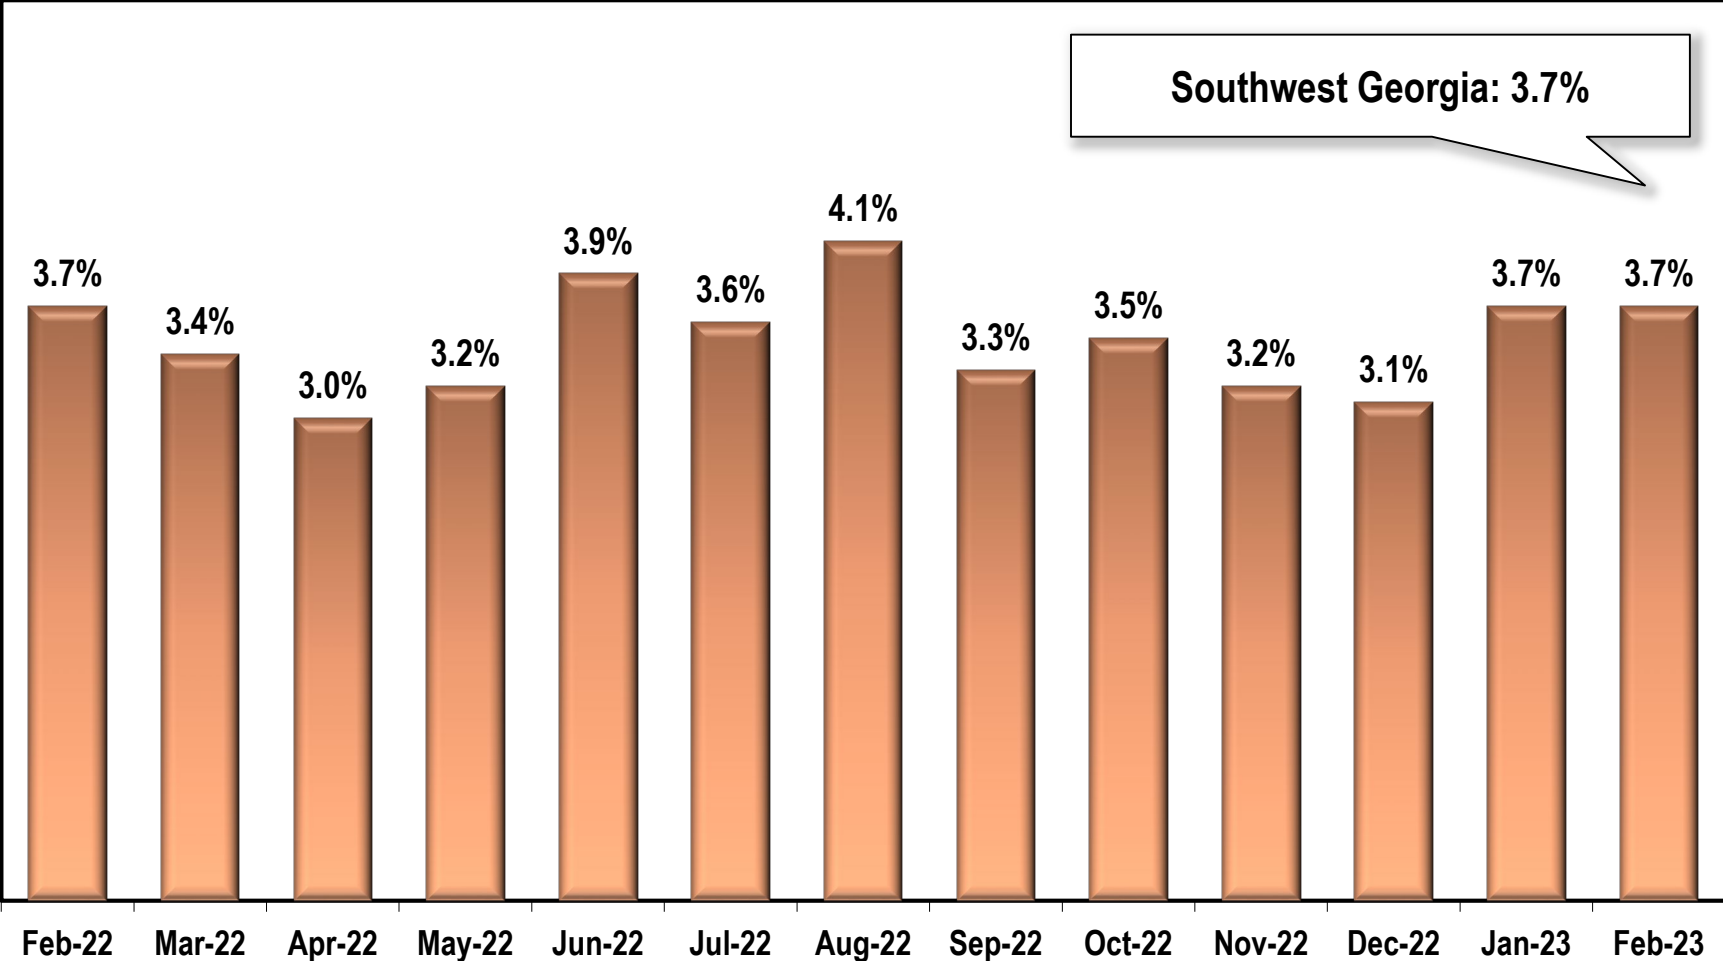

Southwest Georgia Region Unemployment Rate (Not Seasonally Adjusted)

Note: Southwest Georgia Region includes Baker, Calhoun, Colquitt, Decatur, Dougherty, Early, Grady, Lee, Miller, Mitchell, Seminole, Terrell, Thomas, and Worth counties.