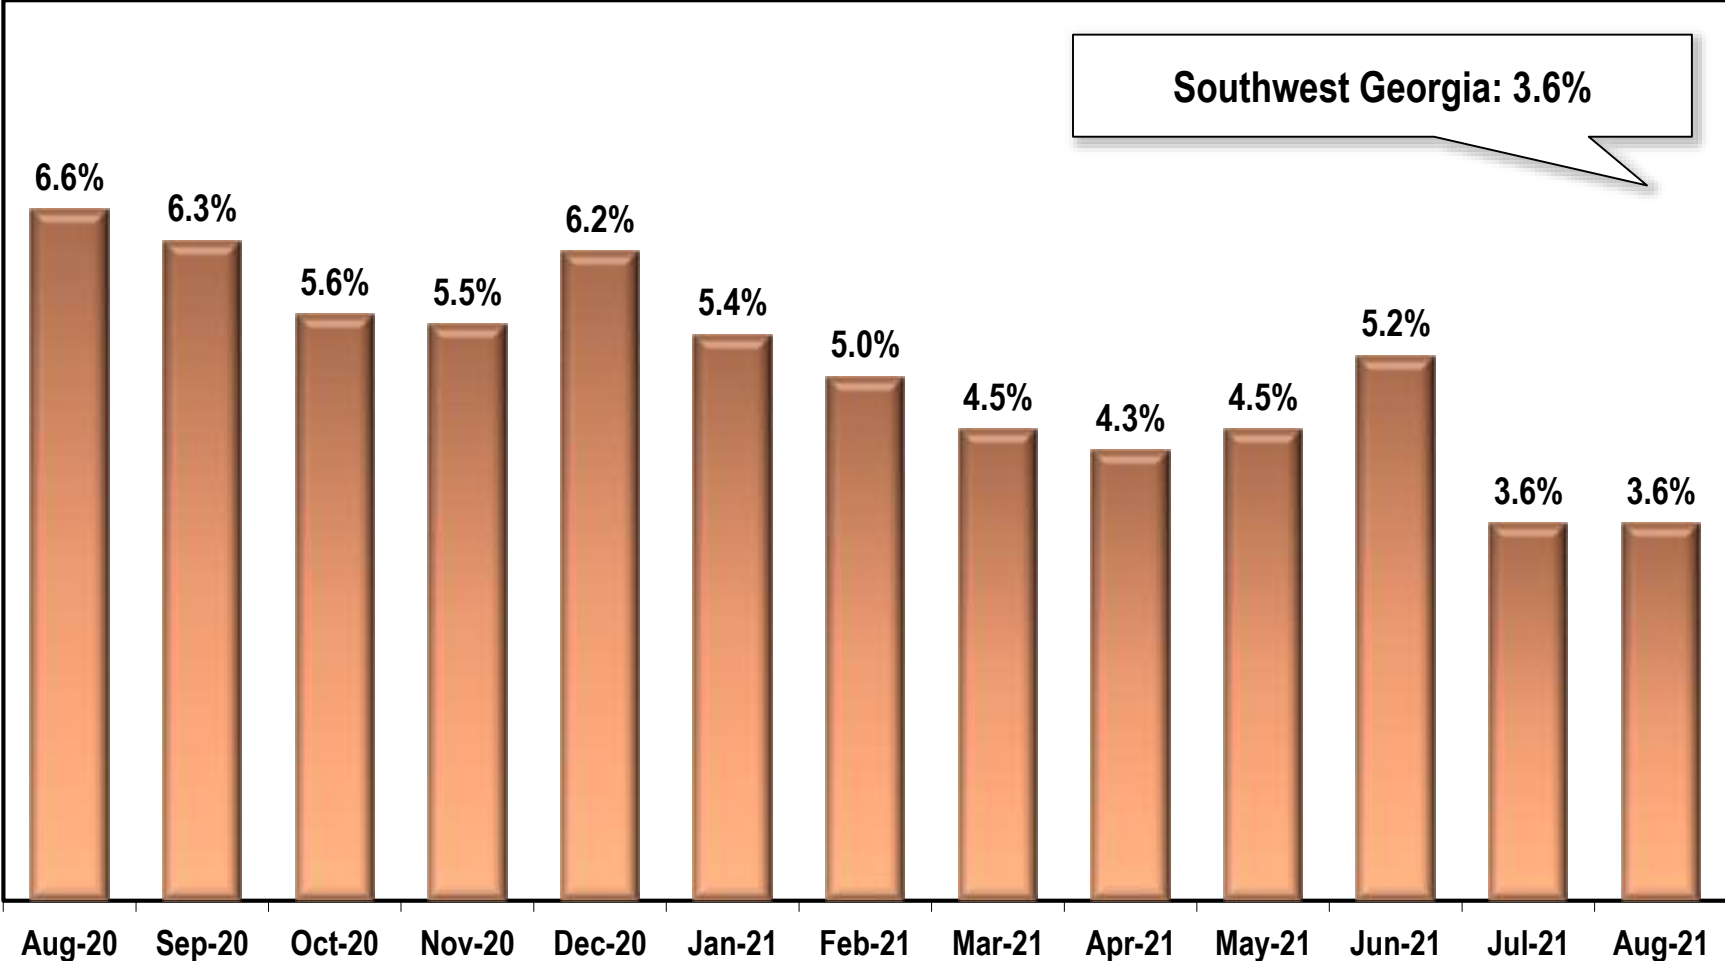

# Southwest Georgia Region Unemployment Rate

(Not Seasonally Adjusted)

Note: Southwest Georgia Region includes Baker, Calhoun, Colquitt, Decatur, Dougherty, Early, Grady, Lee, Miller, Mitchell, Seminole, Terrell, Thomas, and Worth counties.