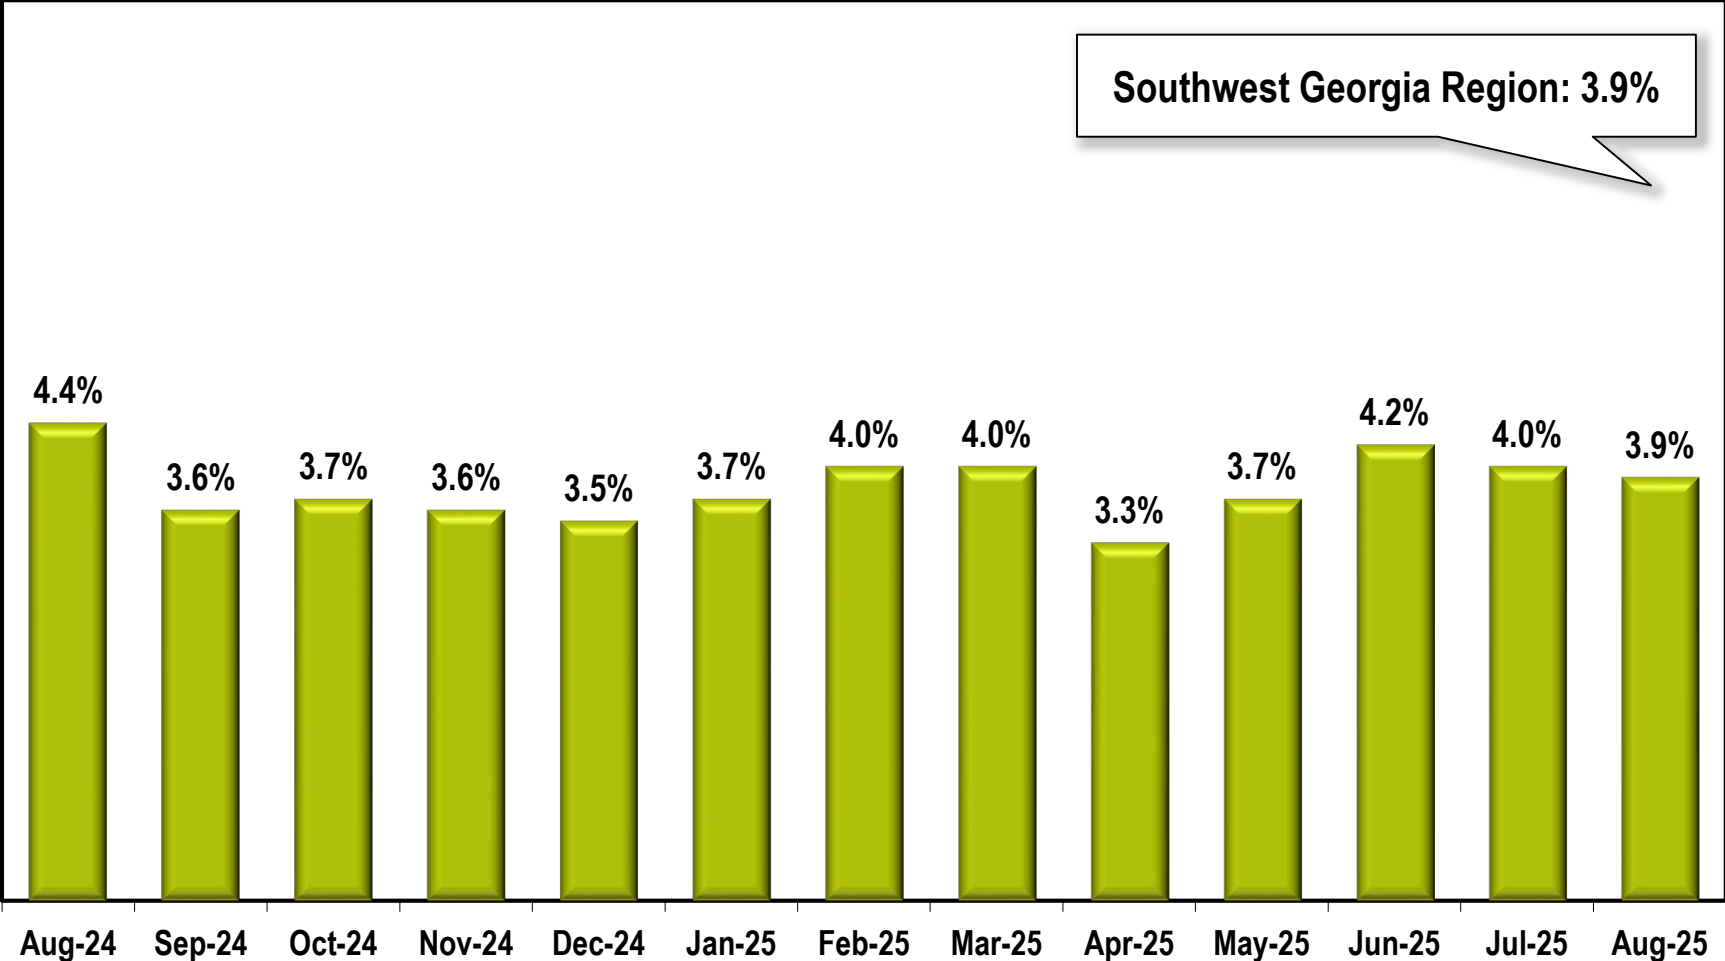

# Southwest Georgia Region Unemployment Rate

(Not Seasonally Adjusted)

Note: Southwest Georgia Region includes Baker, Calhoun, Colquitt, Decatur, Dougherty, Early, Grady, Lee, Miller, Mitchell, Seminole, Terrell, Thomas, and Worth counties.