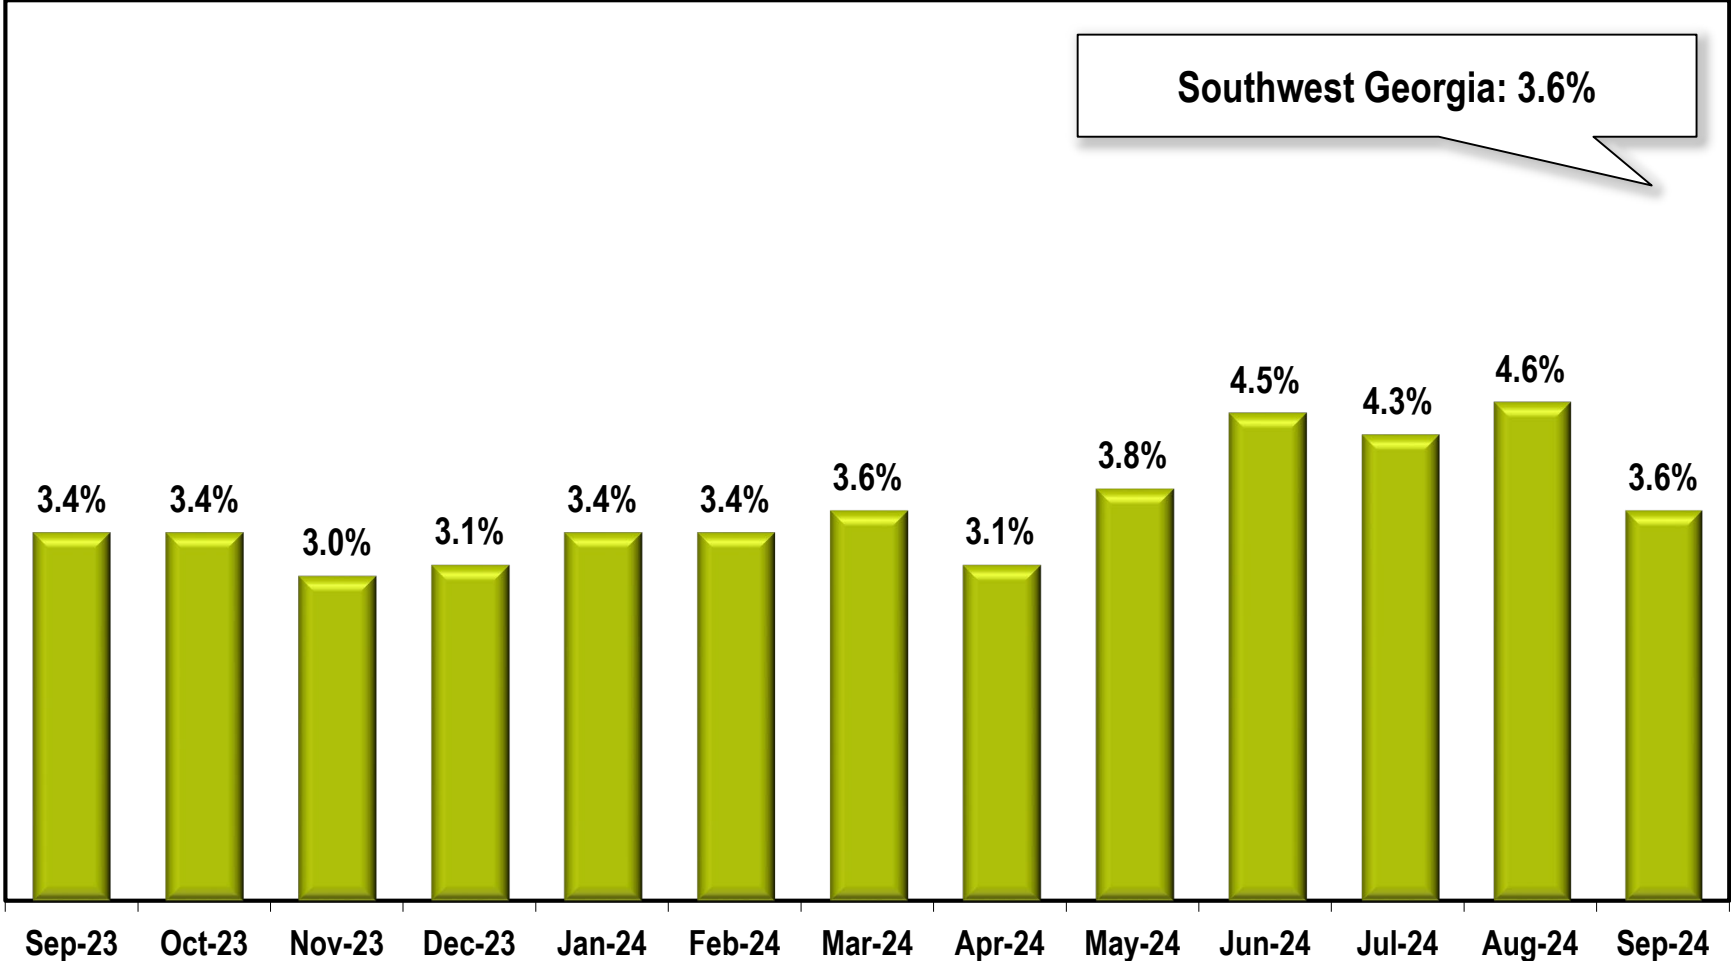

Southwest Georgia Region Unemployment Rate

(Not Seasonally Adjusted)

Note: Southwest Georgia Region includes Baker, Calhoun, Colquitt, Decatur, Dougherty, Early, Grady, Lee, Miller, Mitchell, Seminole, Terrell, Thomas, and Worth counties.