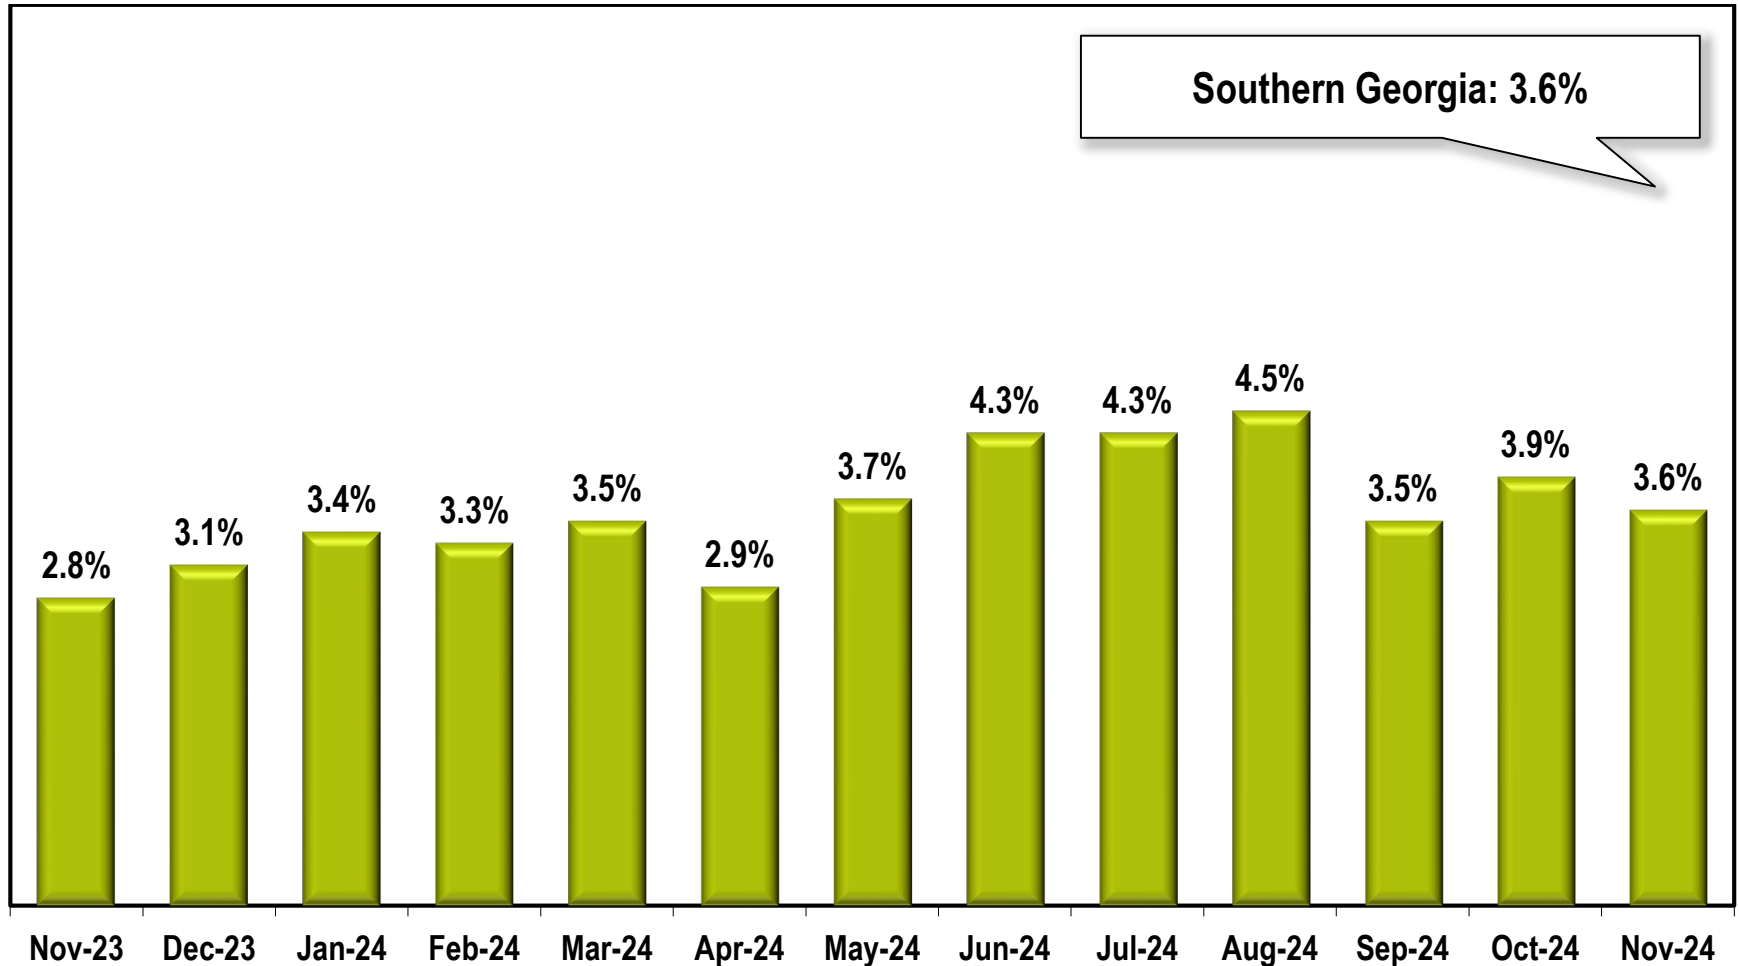

Southern Georgia Region Unemployment Rate (Not Seasonally Adjusted)

Note: Southern Georgia Region includes Atkinson, Bacon, Ben Hill, Berrien, Brantley, Brooks, Charlton, Clinch, Coffee, Cook, Echols, Irwin, Lanier, Lowndes, Pierce, Tift, Turner, and Ware counties.