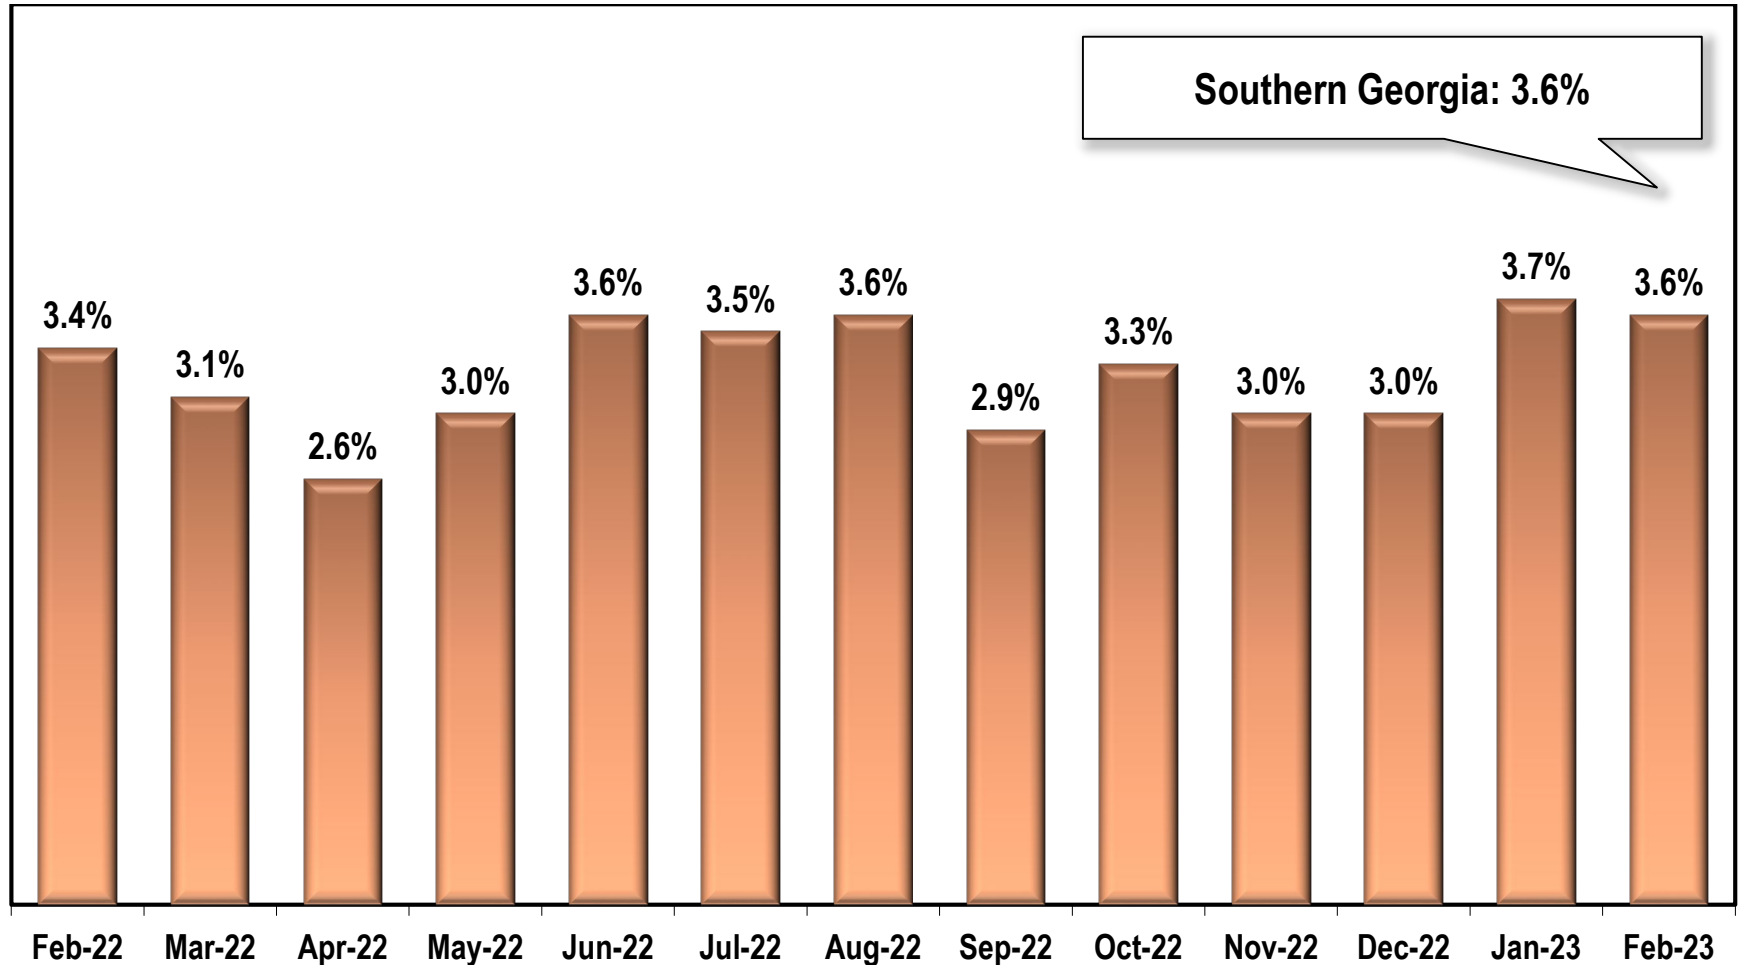

Southern Georgia Region Unemployment Rate (Not Seasonally Adjusted)

Note: Southern Georgia Region includes Atkinson, Bacon, Ben Hill, Berrien, Brantley, Brooks, Charlton, Clinch, Coffee, Cook, Echols, Irwin, Lanier, Lowndes, Pierce, Tift, Turner, and Ware counties.