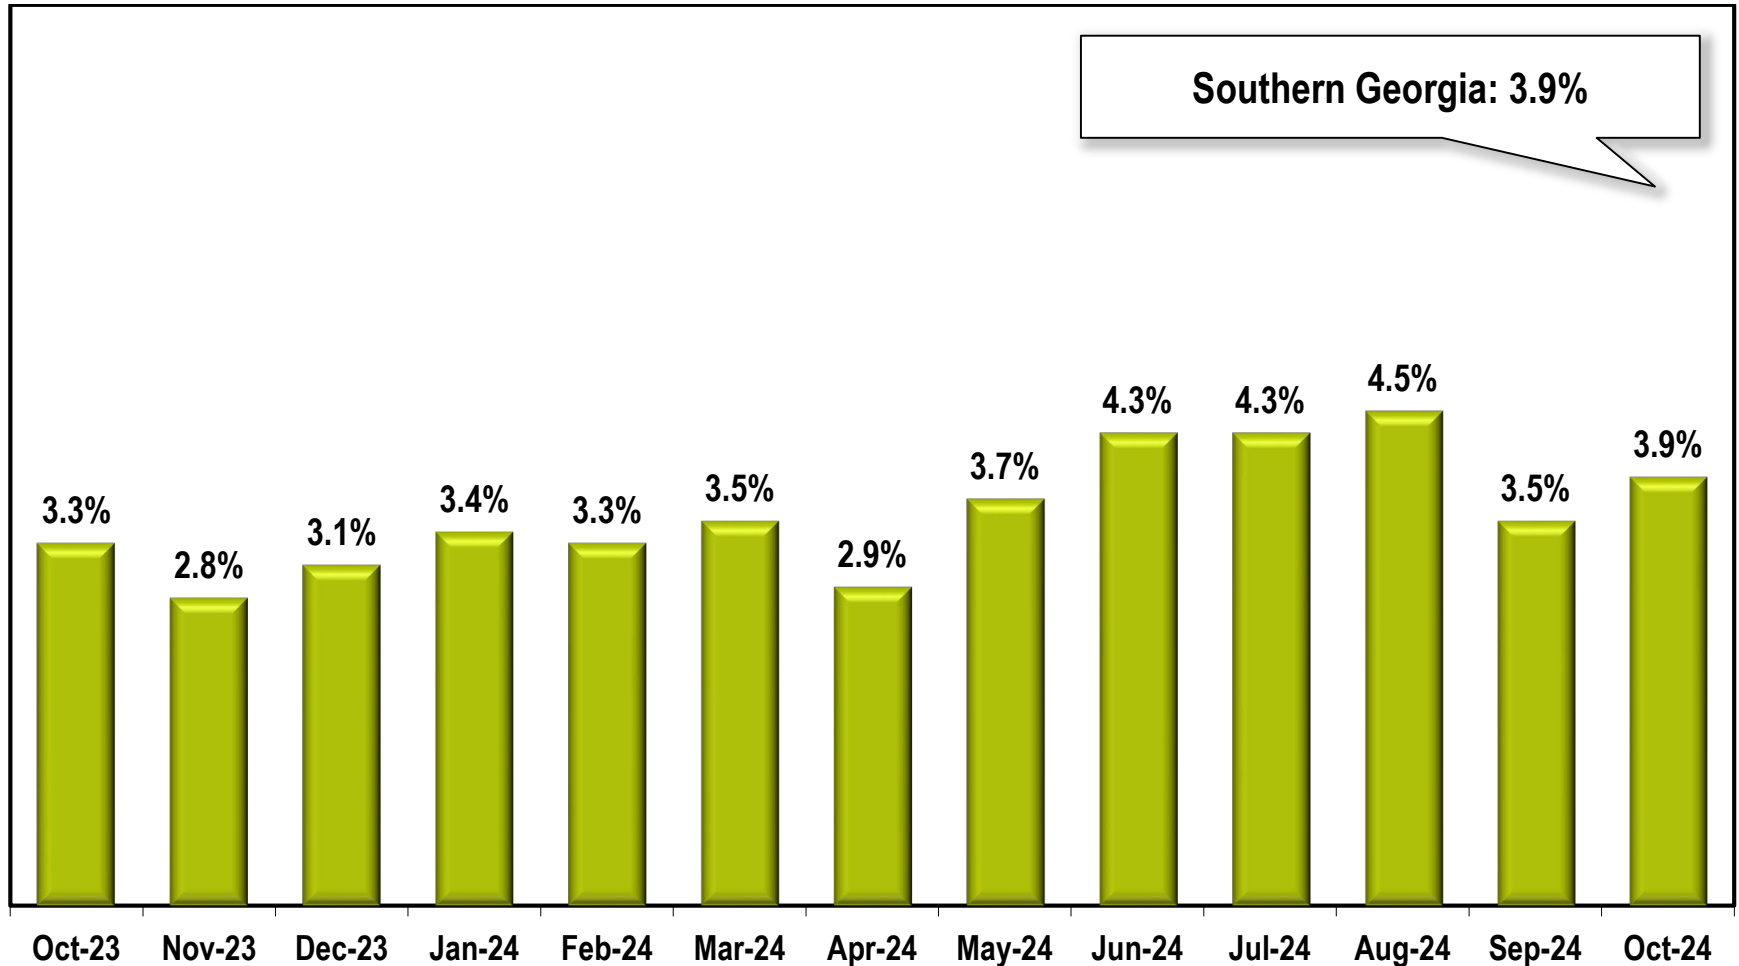

Southern Georgia Region Unemployment Rate (Not Seasonally Adjusted)

Note: Southern Georgia Region includes Atkinson, Bacon, Ben Hill, Berrien, Brantley, Brooks, Charlton, Clinch, Coffee, Cook, Echols, Irwin, Lanier, Lowndes, Pierce, Tift, Turner, and Ware counties.