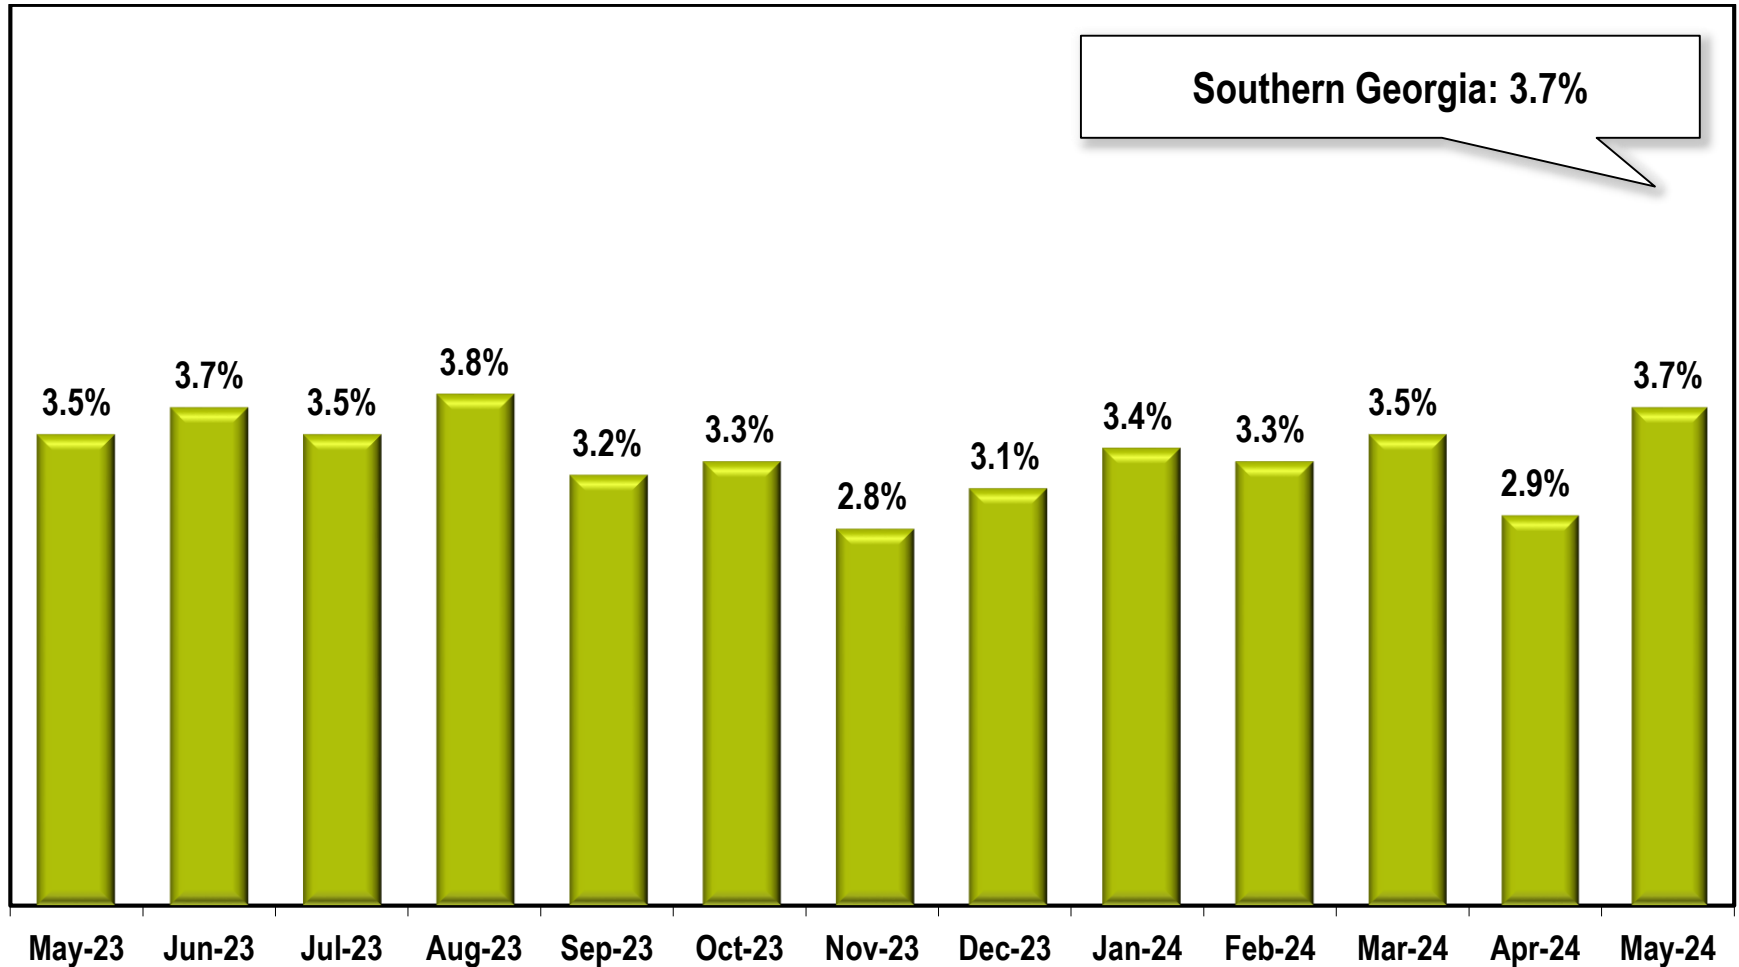

Southern Georgia Region Unemployment Rate (Not Seasonally Adjusted)

Note: Southern Georgia Region includes Atkinson, Bacon, Ben Hill, Berrien, Brantley, Brooks, Charlton, Clinch, Coffee, Cook, Echols, Irwin, Lanier, Lowndes, Pierce, Tift, Turner, and Ware counties.