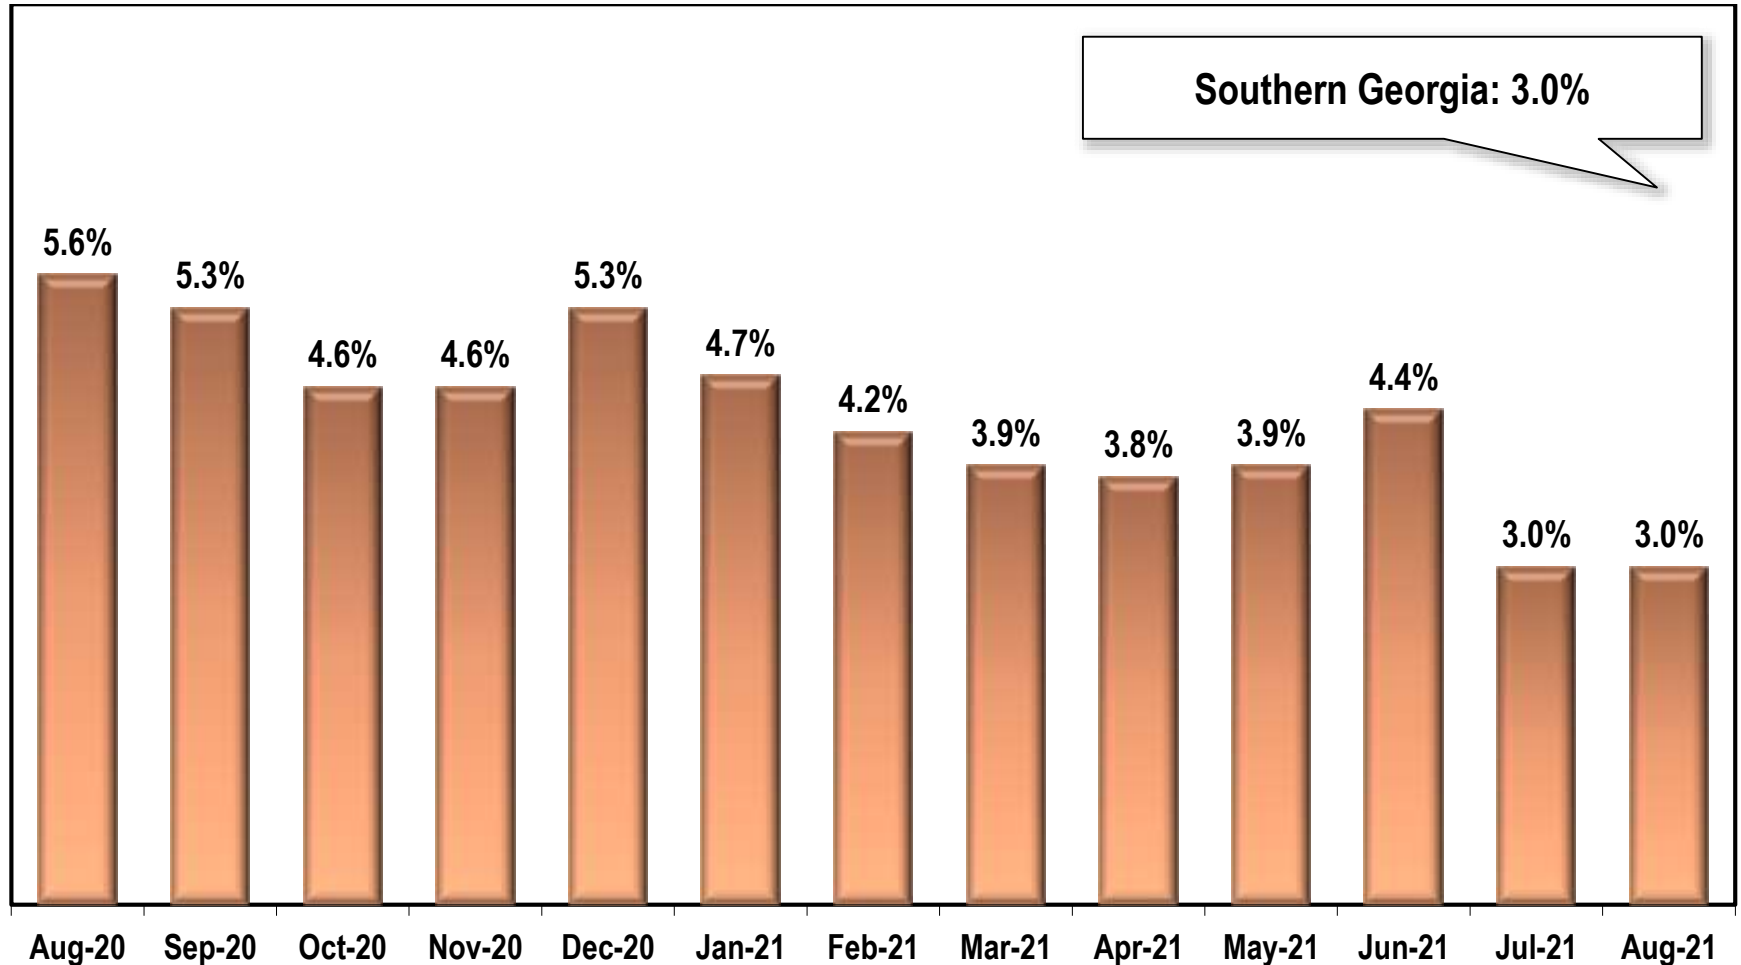

Southern Georgia Region Unemployment Rate (Not Seasonally Adjusted)

Note: Southern Georgia Region includes Atkinson, Bacon, Ben Hill, Berrien, Brantley, Brooks, Charlton, Clinch, Coffee, Cook, Echols, Irwin, Lanier, Lowndes, Pierce, Tift, Turner, and Ware counties.