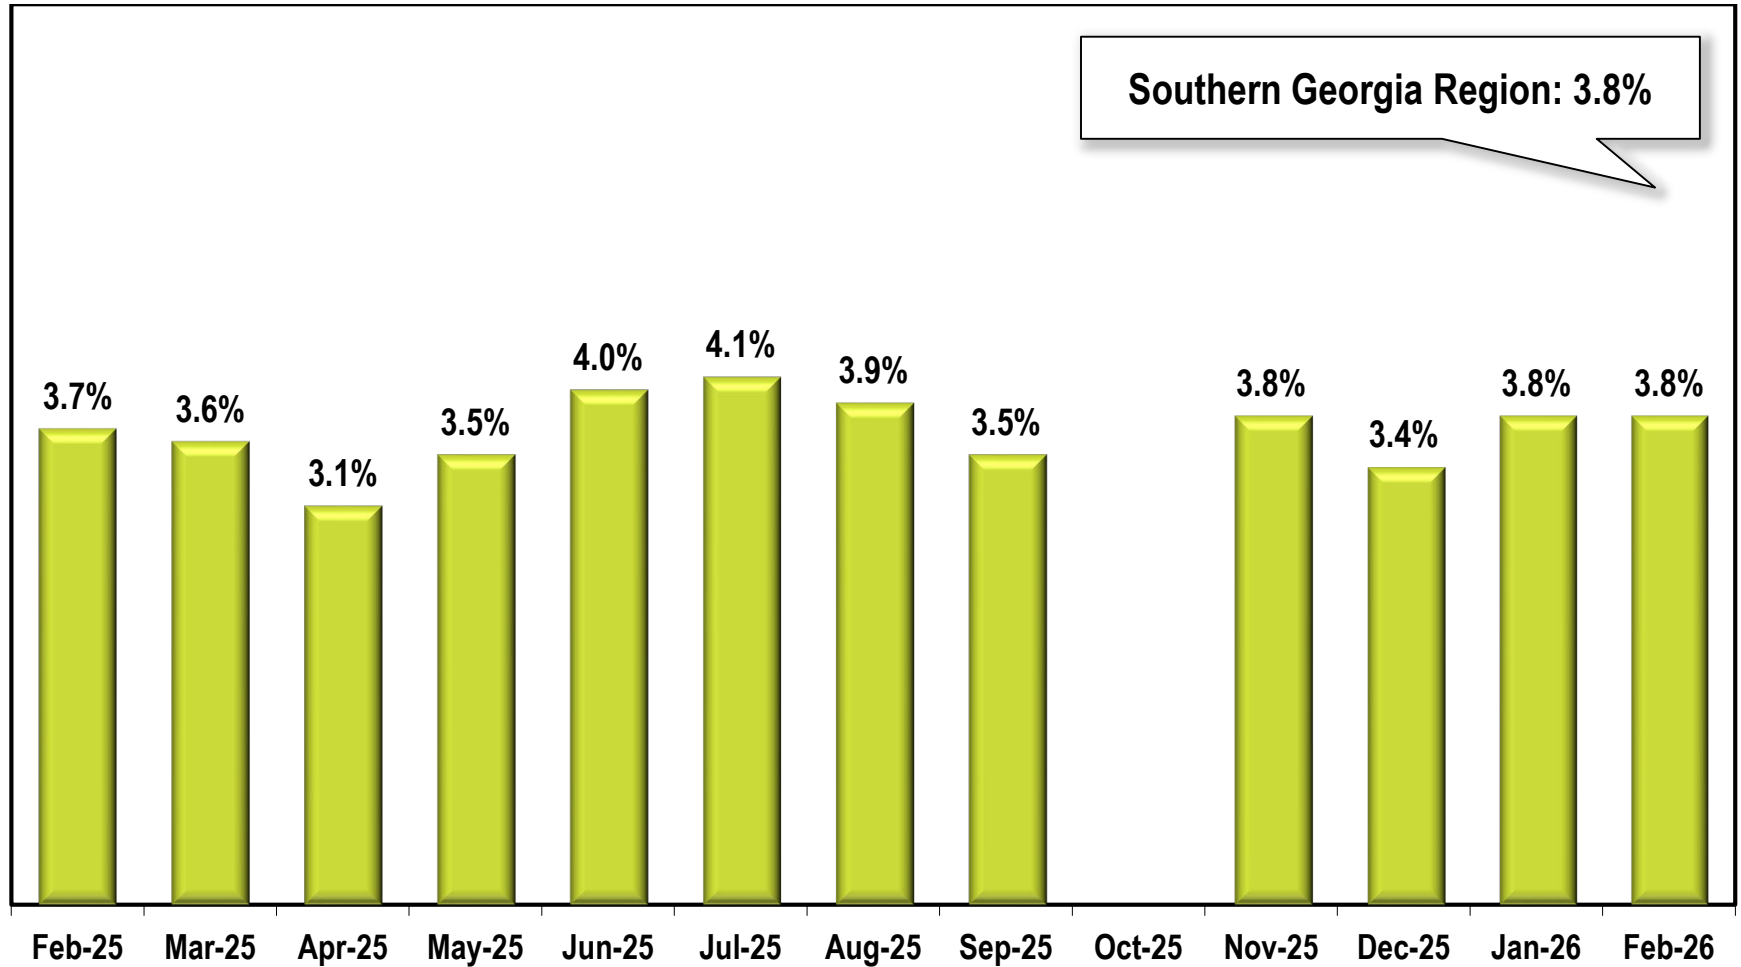

Southern Georgia Region Unemployment Rate (Not Seasonally Adjusted)

Due to lapse in appropriations, October 2025 data is missing.

Note: Southern Georgia Region includes Atkinson, Bacon, Ben Hill, Berrien, Brantley, Brooks, Charlton, Clinch, Coffee, Cook, Echols, Irwin, Lanier, Lowndes, Pierce, Tift, Turner, and Ware counties.