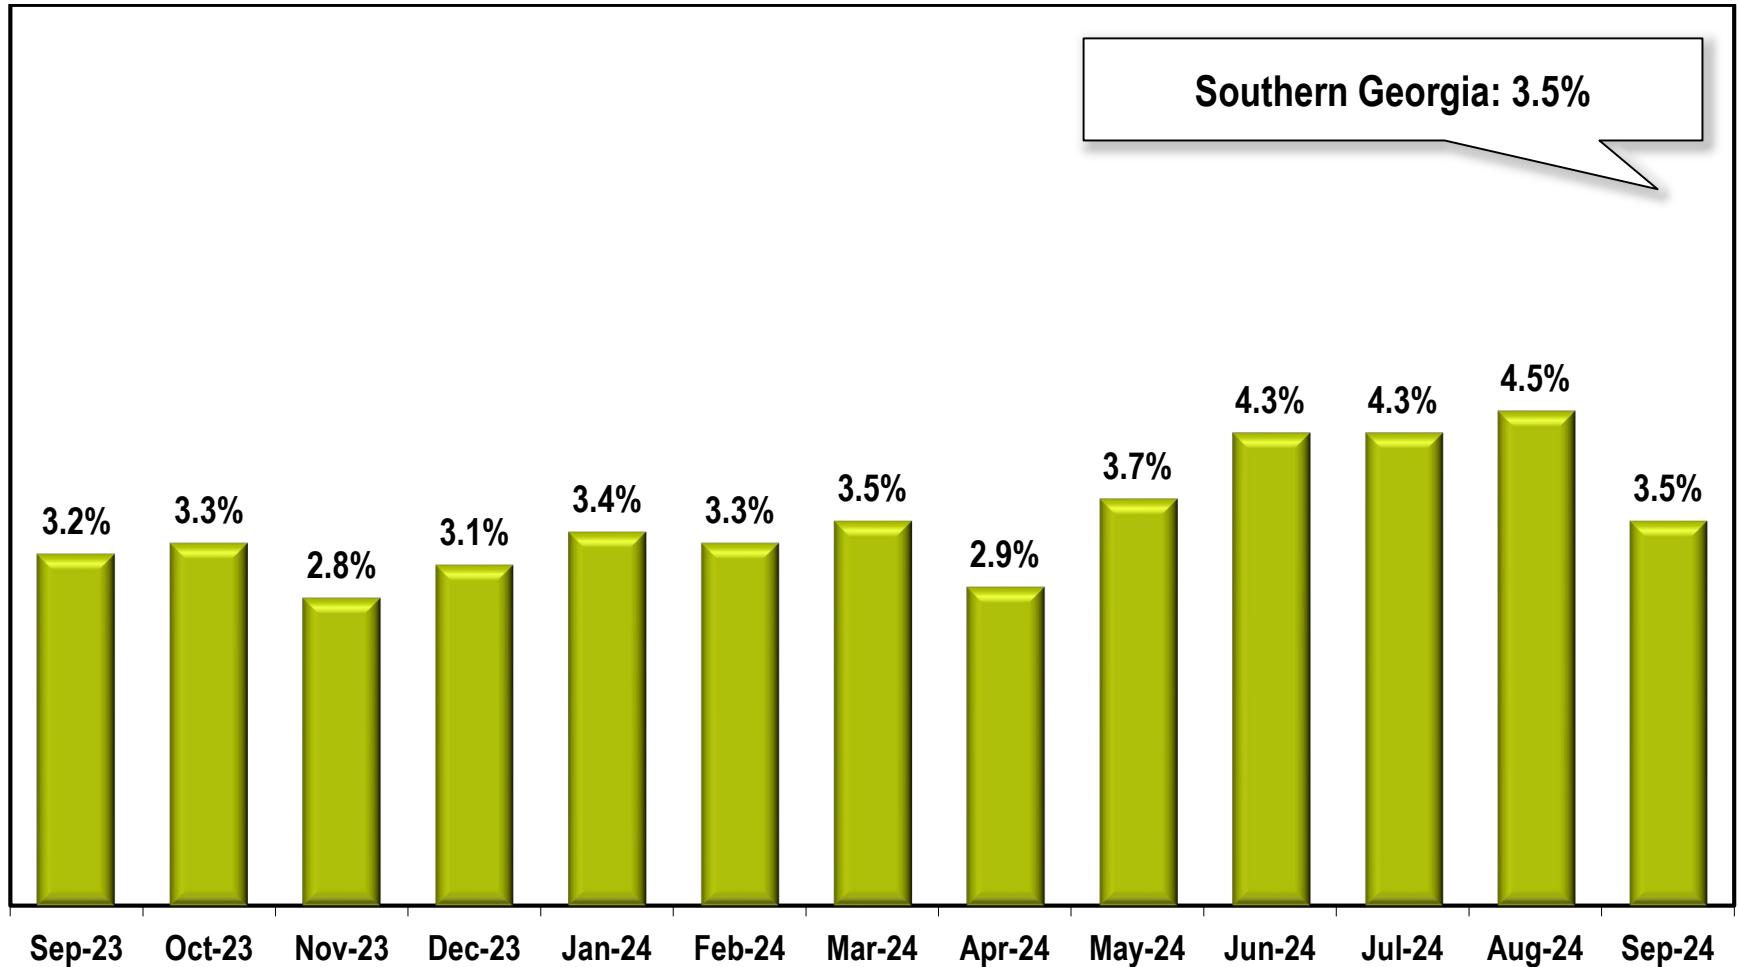

Southern Georgia Region Unemployment Rate (Not Seasonally Adjusted)

Note: Southern Georgia Region includes Atkinson, Bacon, Ben Hill, Berrien, Brantley, Brooks, Charlton, Clinch, Coffee, Cook, Echols, Irwin, Lanier, Lowndes, Pierce, Tift, Turner, and Ware counties.