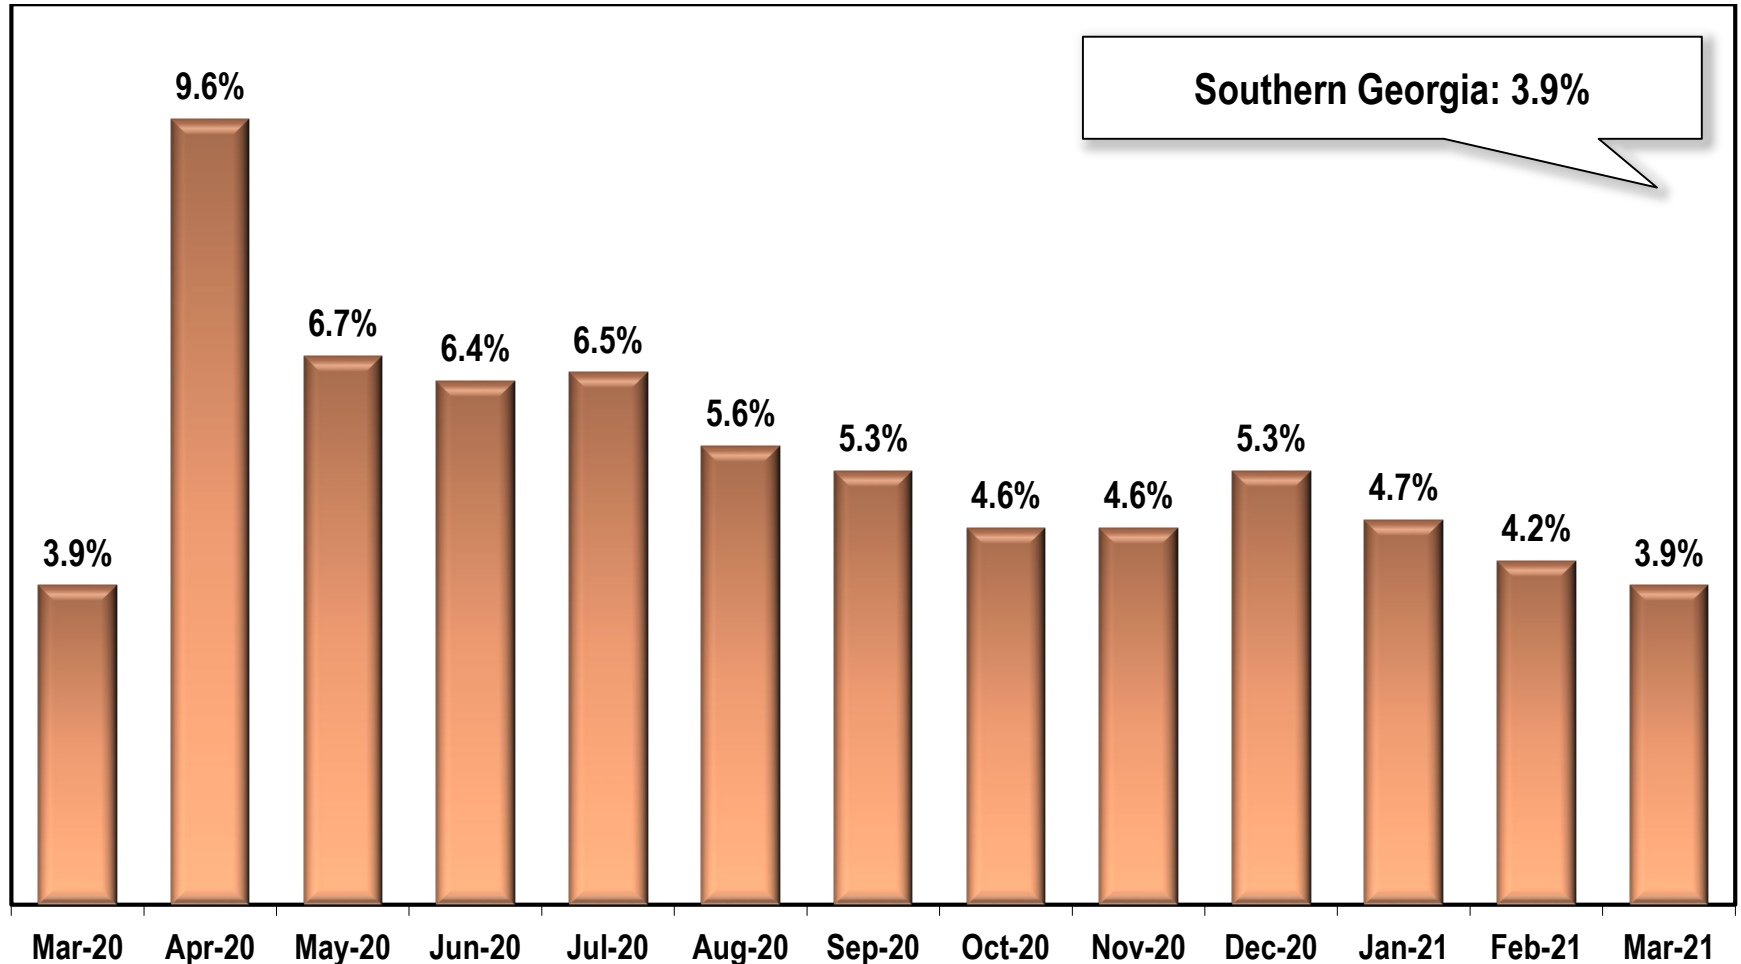

# Southern Georgia Region Unemployment Rate (Not Seasonally Adjusted)

Note: Southern Georgia Region includes Atkinson, Bacon, Ben Hill, Berrien, Brantley, Brooks, Charlton, Clinch, Coffee, Cook, Echols, Irwin, Lanier, Lowndes, Pierce, Tift, Turner, and Ware counties.