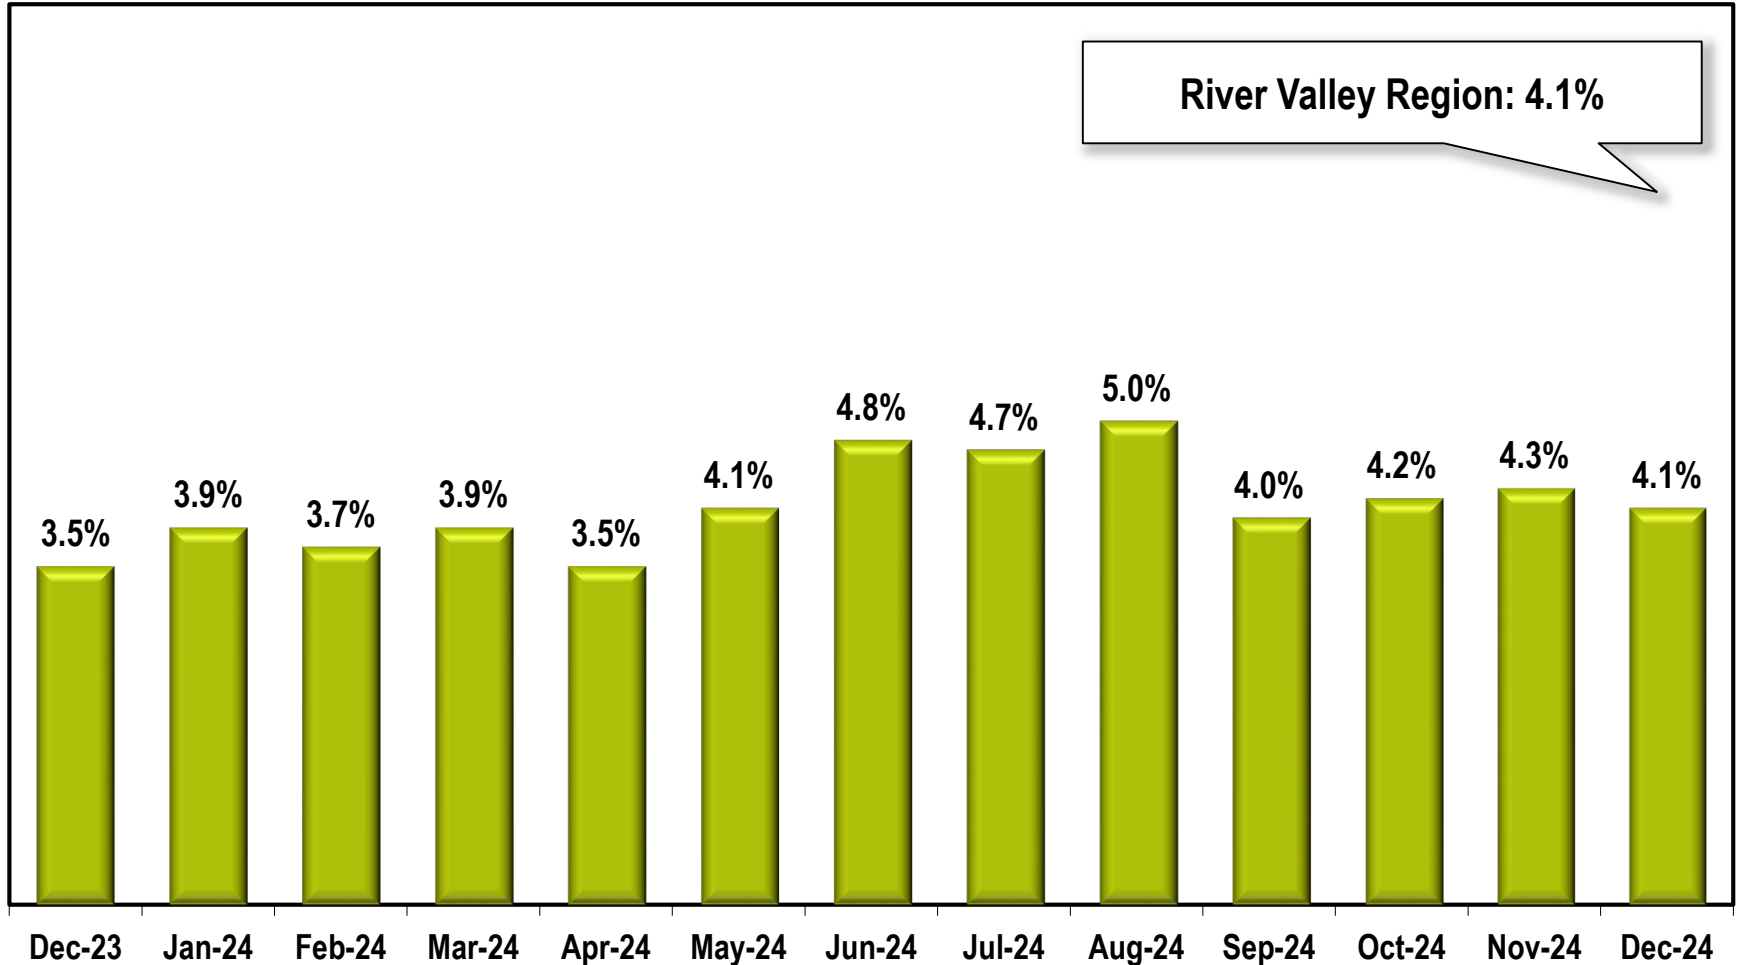

River Valley Region Unemployment Rate

(Not Seasonally Adjusted)

Note: River Valley Region includes Chattahoochee, Clay, Crisp, Dooly, Harris, Macon, Marion, Muscogee, Quitman, Randolph, Schley, Stewart, Sumter, Talbot, Taylor, and Webster counties.