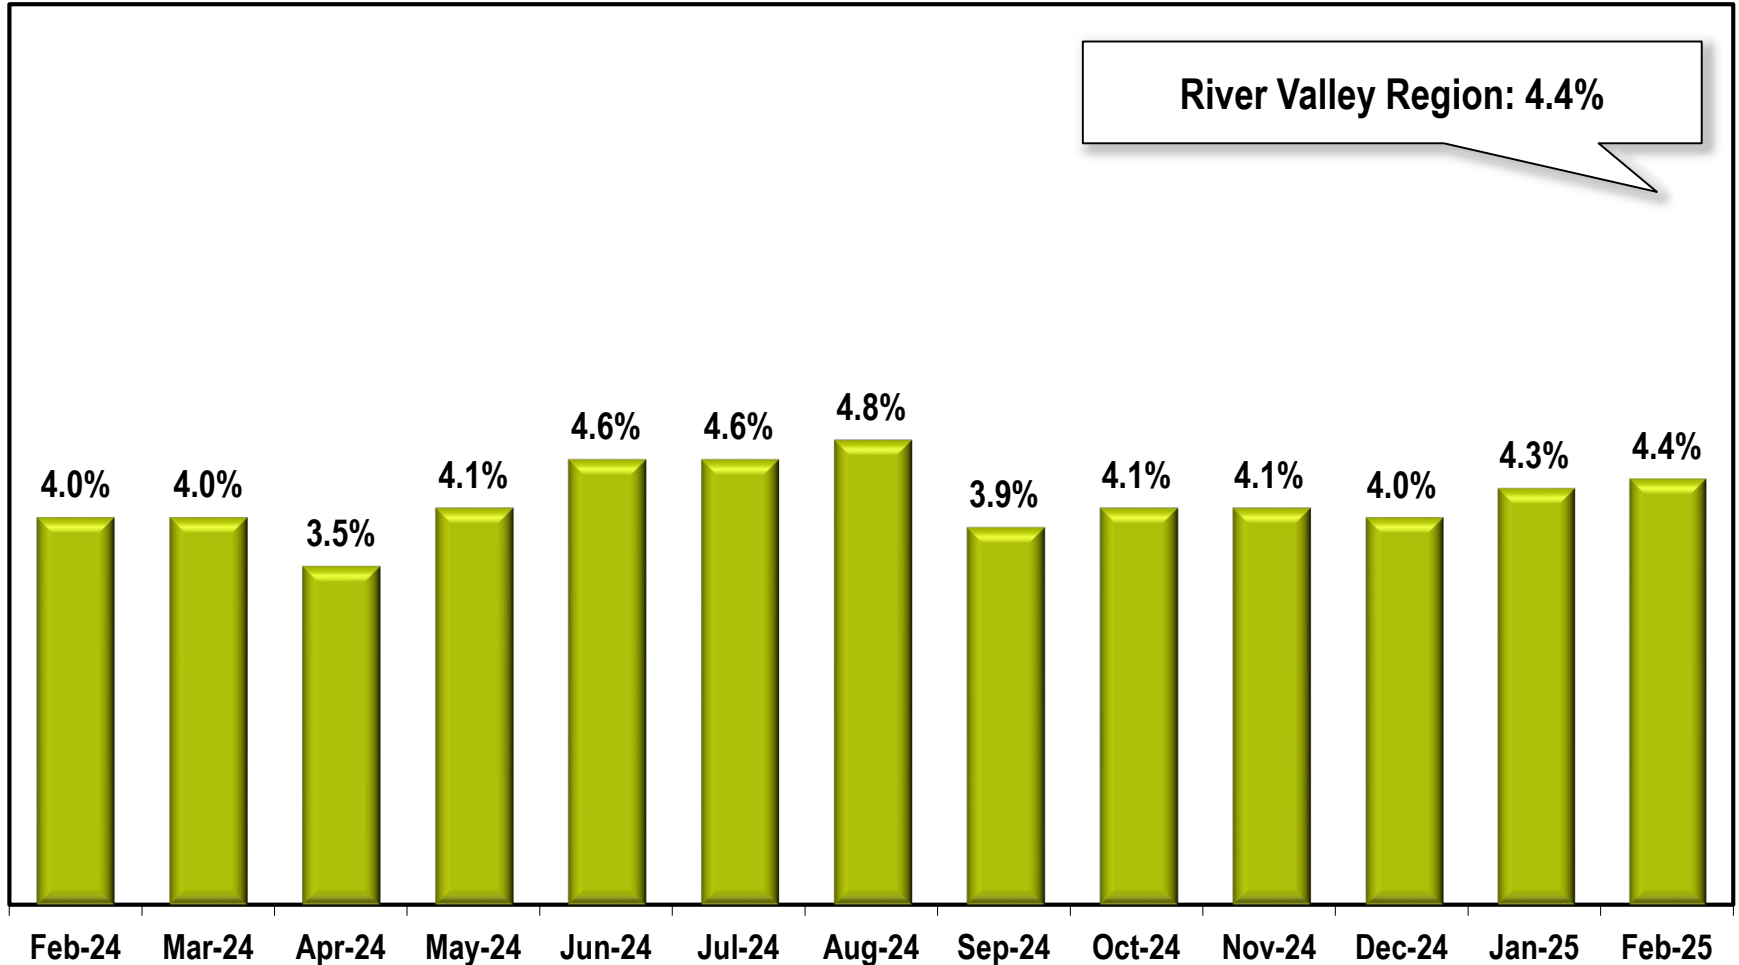

River Valley Region Unemployment Rate

(Not Seasonally Adjusted)

Note: River Valley Region includes Chattahoochee, Clay, Crisp, Dooly, Harris, Macon, Marion, Muscogee, Quitman, Randolph, Schley, Stewart, Sumter, Talbot, Taylor, and Webster counties.