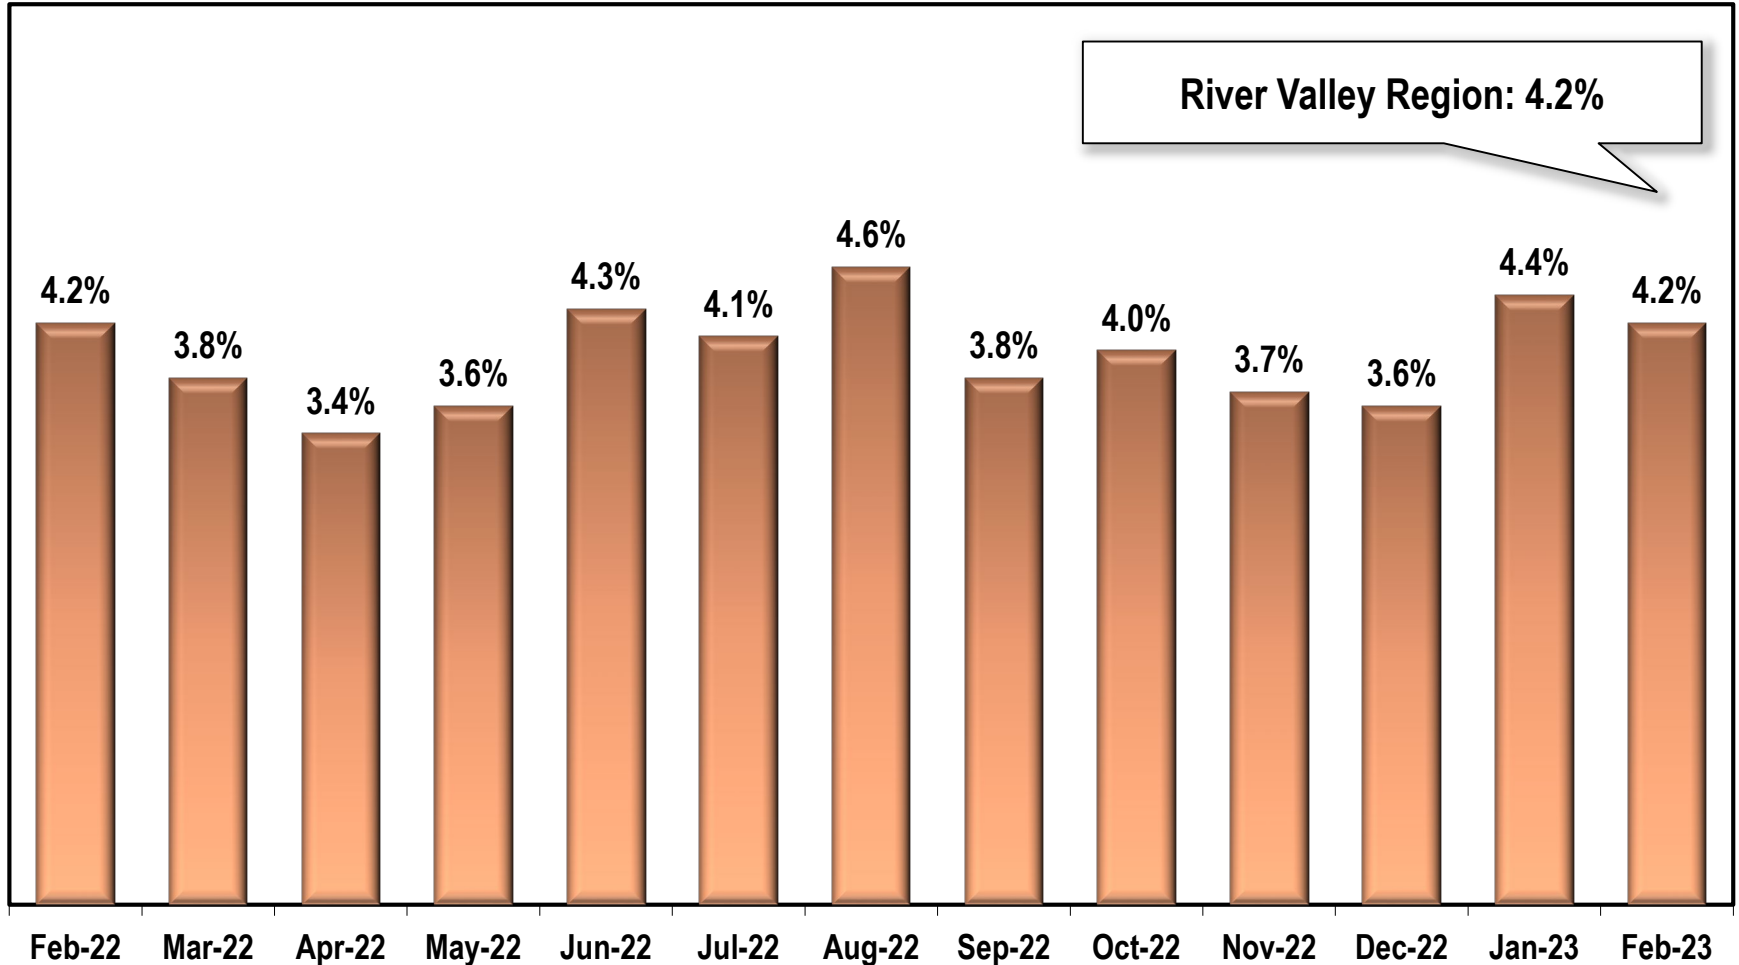

# River Valley Region Unemployment Rate

(Not Seasonally Adjusted)

Note: River Valley Region includes Chattahoochee, Clay, Crisp, Dooly, Harris, Macon, Marion, Muscogee, Quitman, Randolph, Schley, Stewart, Sumter, Talbot, Taylor, and Webster counties.