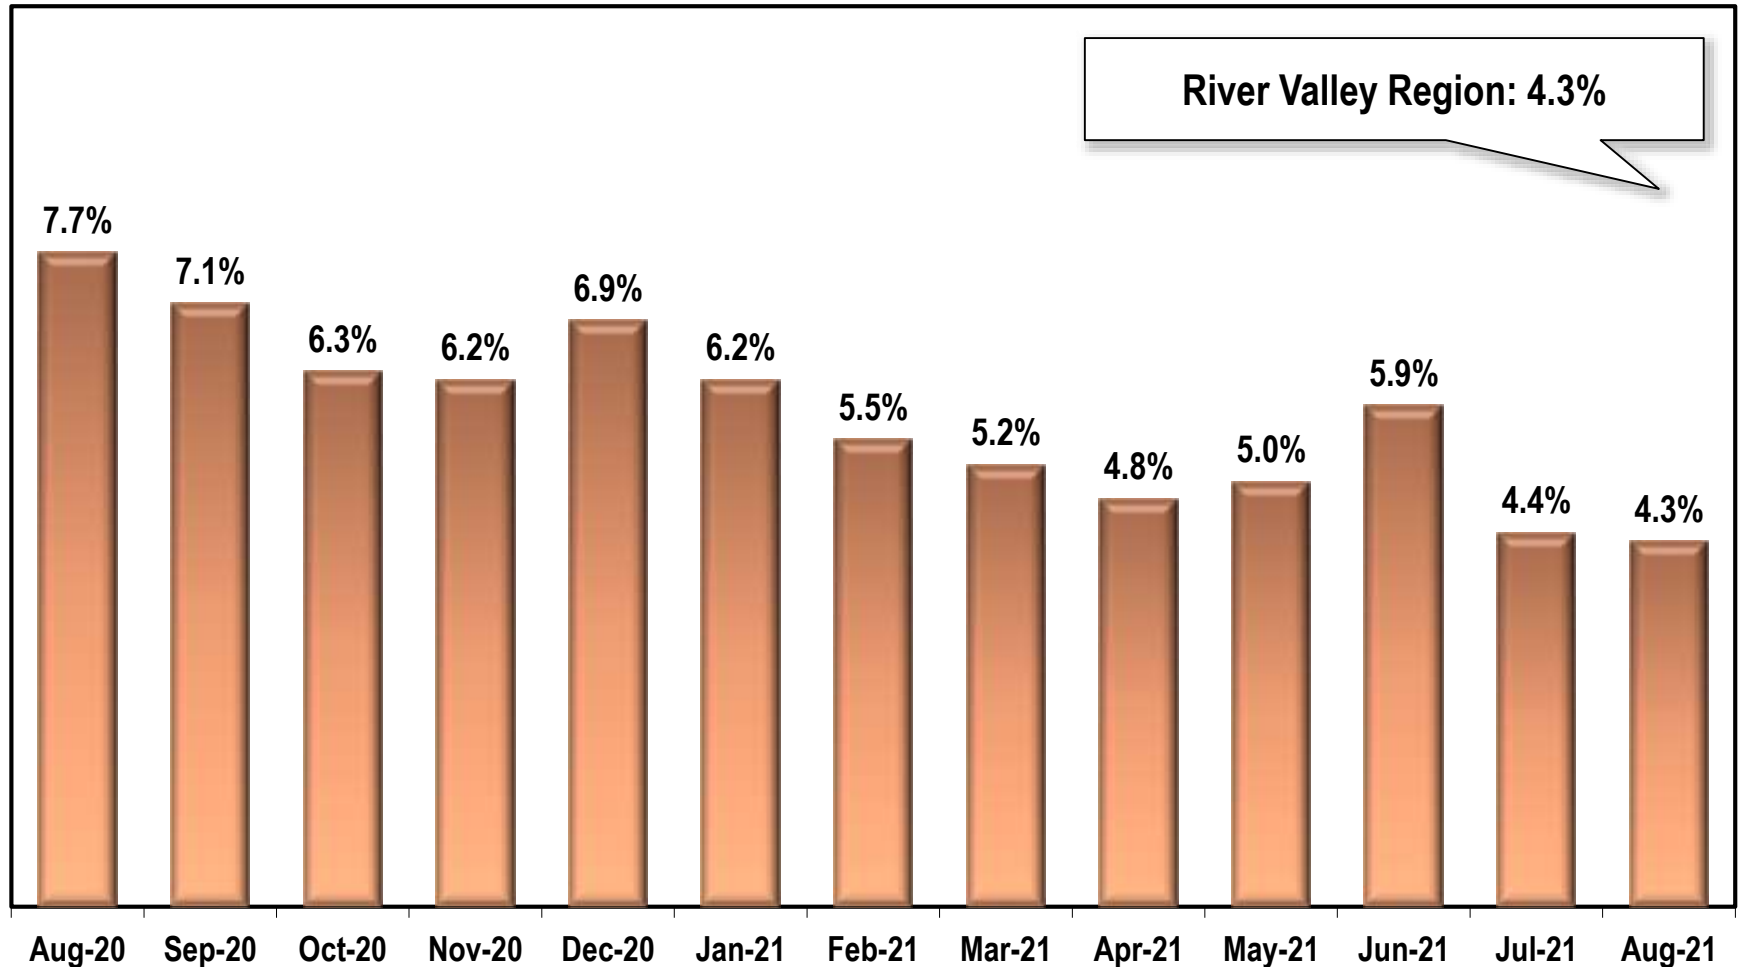

River Valley Region Unemployment Rate

(Not Seasonally Adjusted)

Note: River Valley Region includes Chattahoochee, Clay, Crisp, Dooly, Harris, Macon, Marion, Muscogee, Quitman, Randolph, Schley, Stewart, Sumter, Talbot, Taylor, and Webster counties.