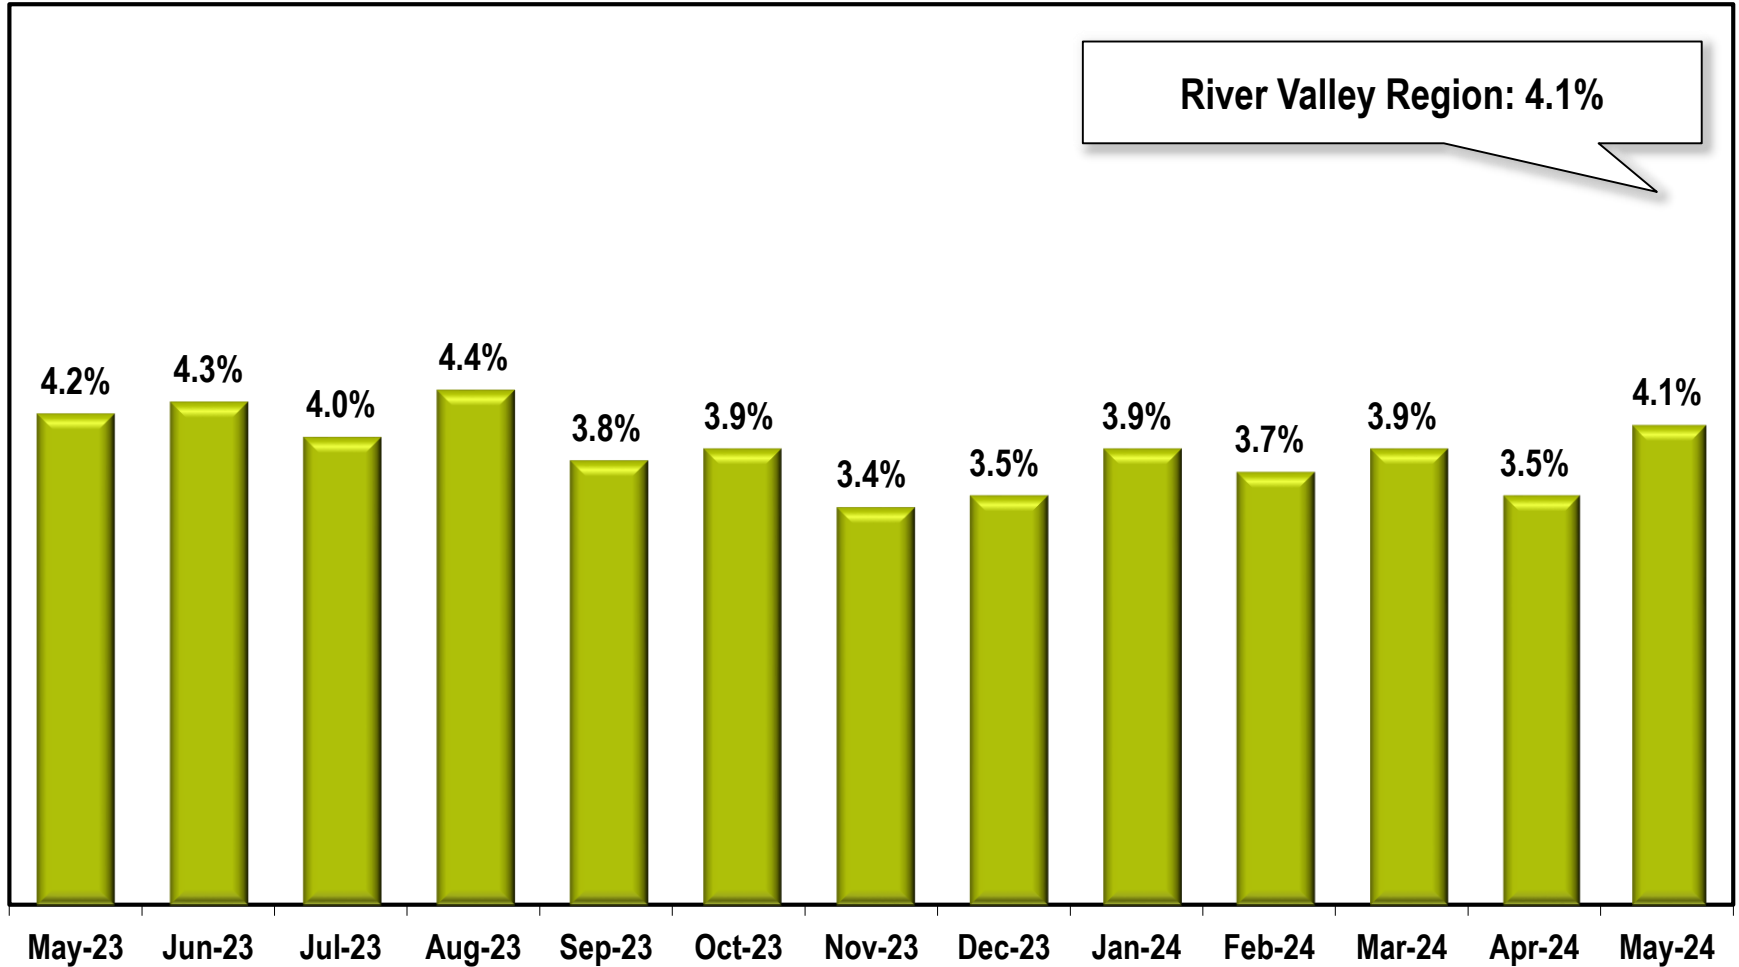

River Valley Region Unemployment Rate

(Not Seasonally Adjusted)

Note: River Valley Region includes Chattahoochee, Clay, Crisp, Dooly, Harris, Macon, Marion, Muscogee, Quitman, Randolph, Schley, Stewart, Sumter, Talbot, Taylor, and Webster counties.