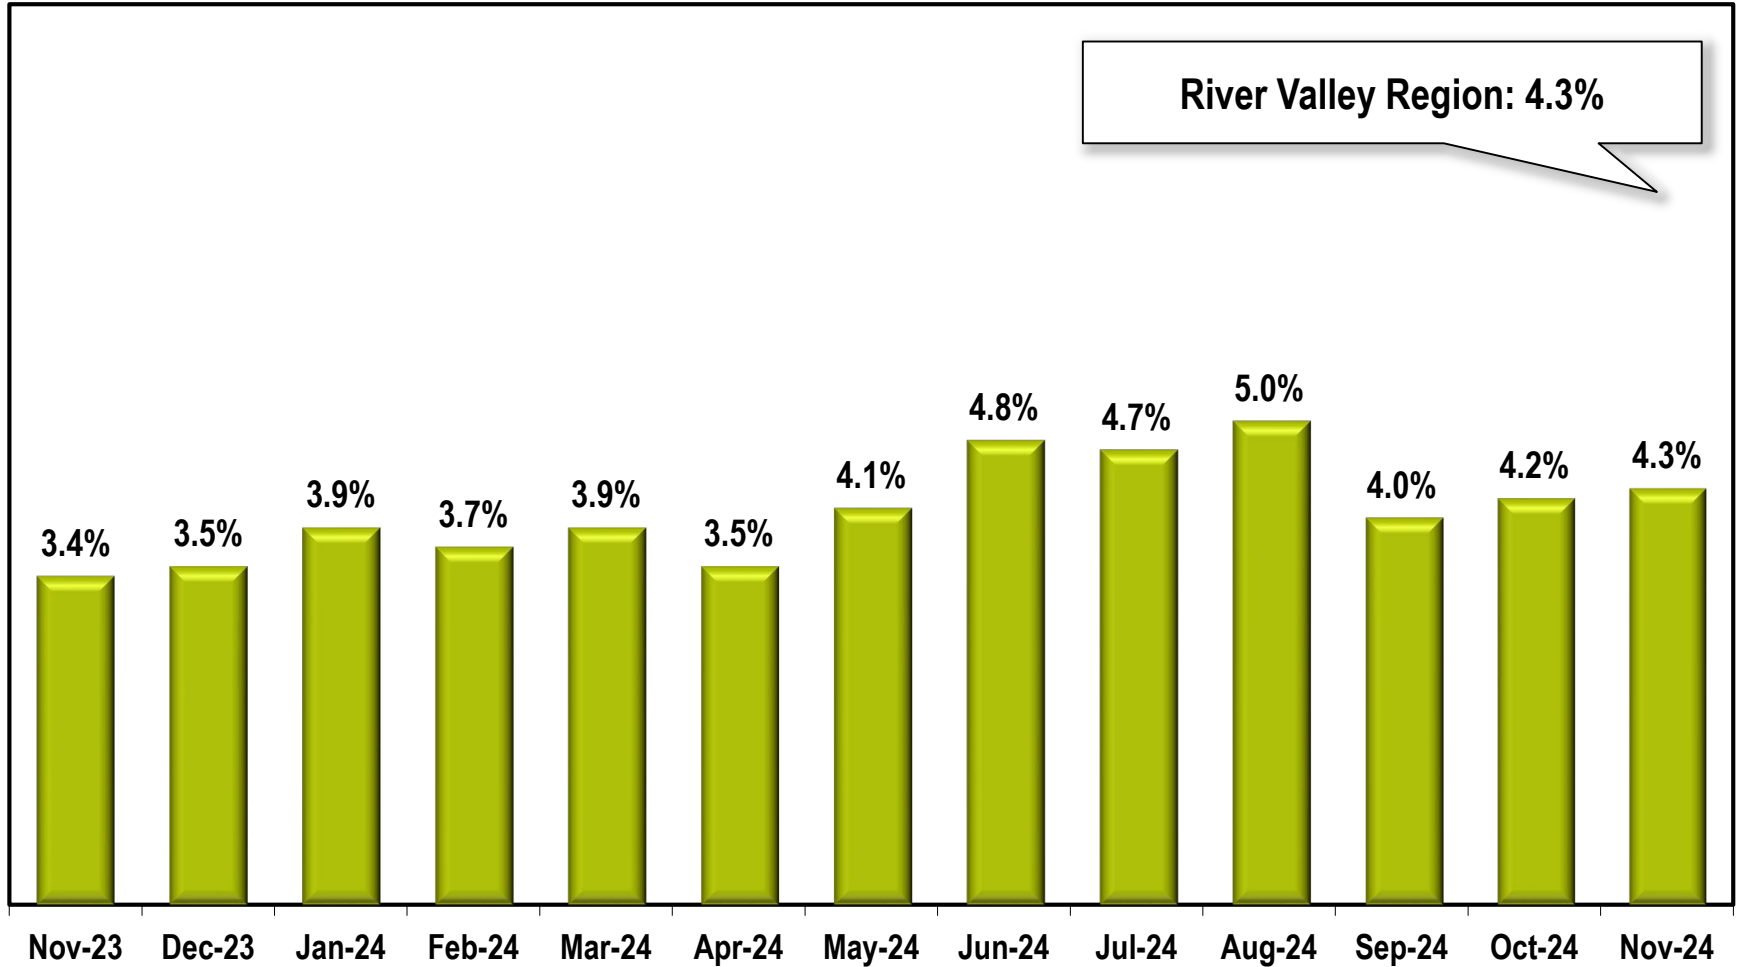

River Valley Region Unemployment Rate

(Not Seasonally Adjusted)

Note: River Valley Region includes Chattahoochee, Clay, Crisp, Dooly, Harris, Macon, Marion, Muscogee, Quitman, Randolph, Schley, Stewart, Sumter, Talbot, Taylor, and Webster counties.