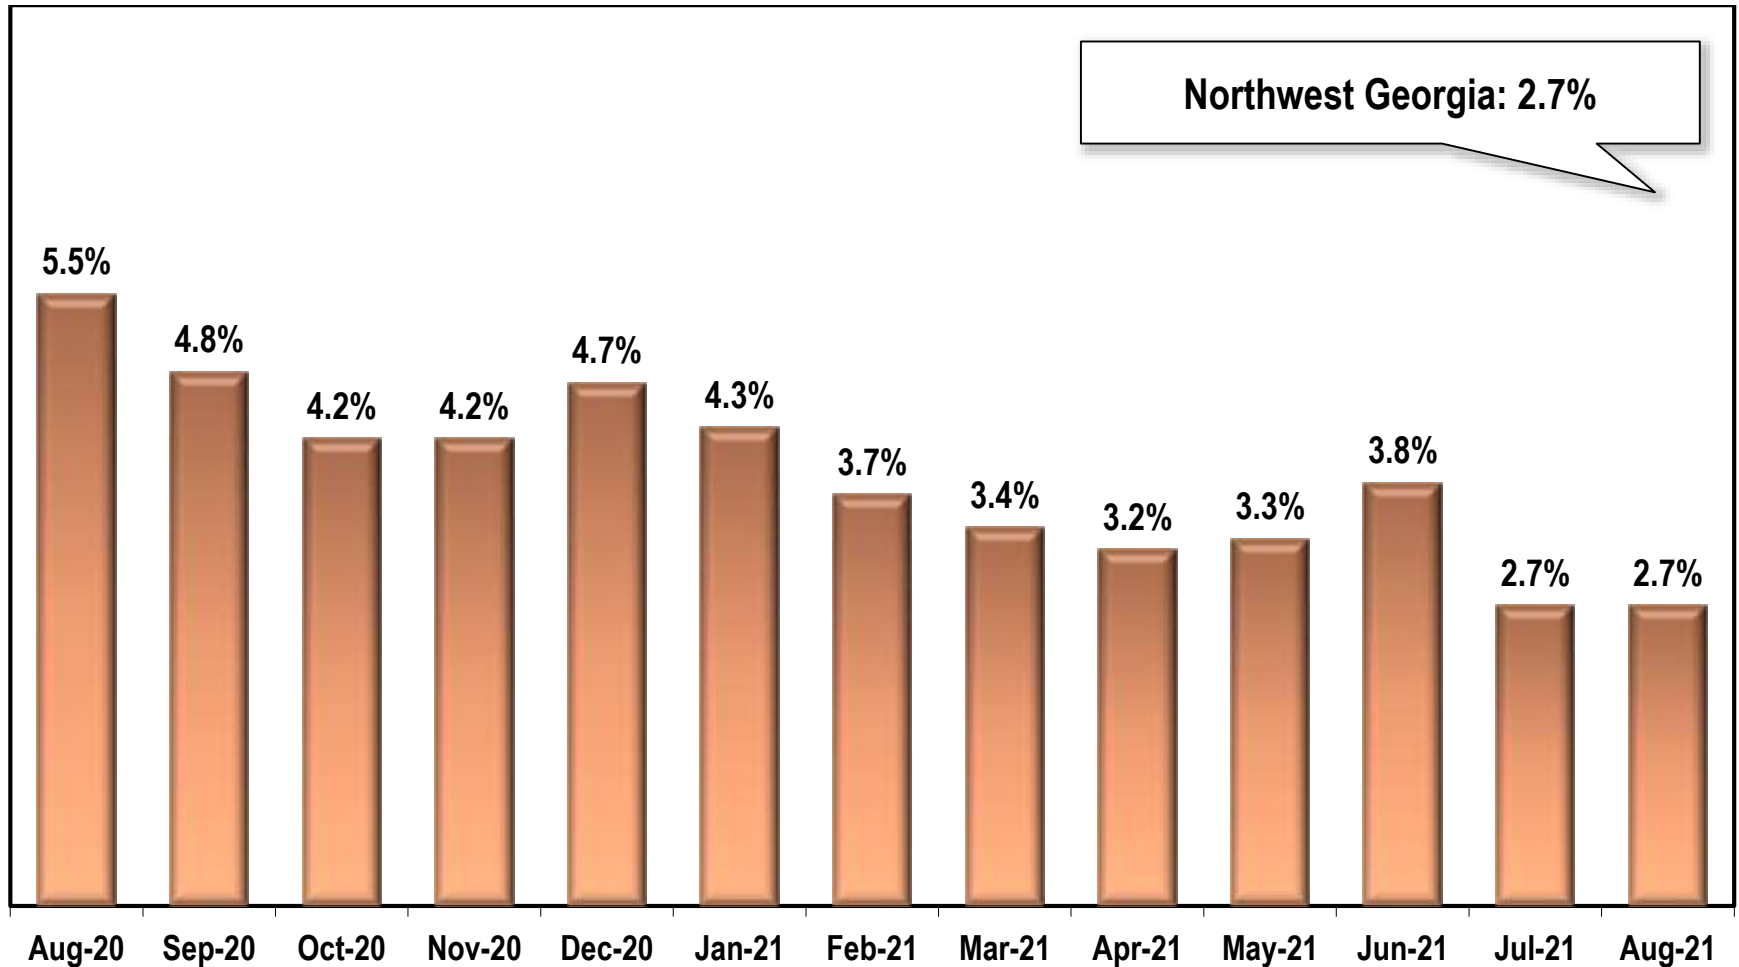

Northwest Georgia Unemployment Rate

(Not Seasonally Adjusted)

Note: Northwest Georgia Region includes Bartow, Catoosa, Chattooga, Dade, Fannin, Floyd, Gilmer, Gordon, Haralson, Murray, Paulding, Pickens, Polk, Walker, and Whitfield counties.