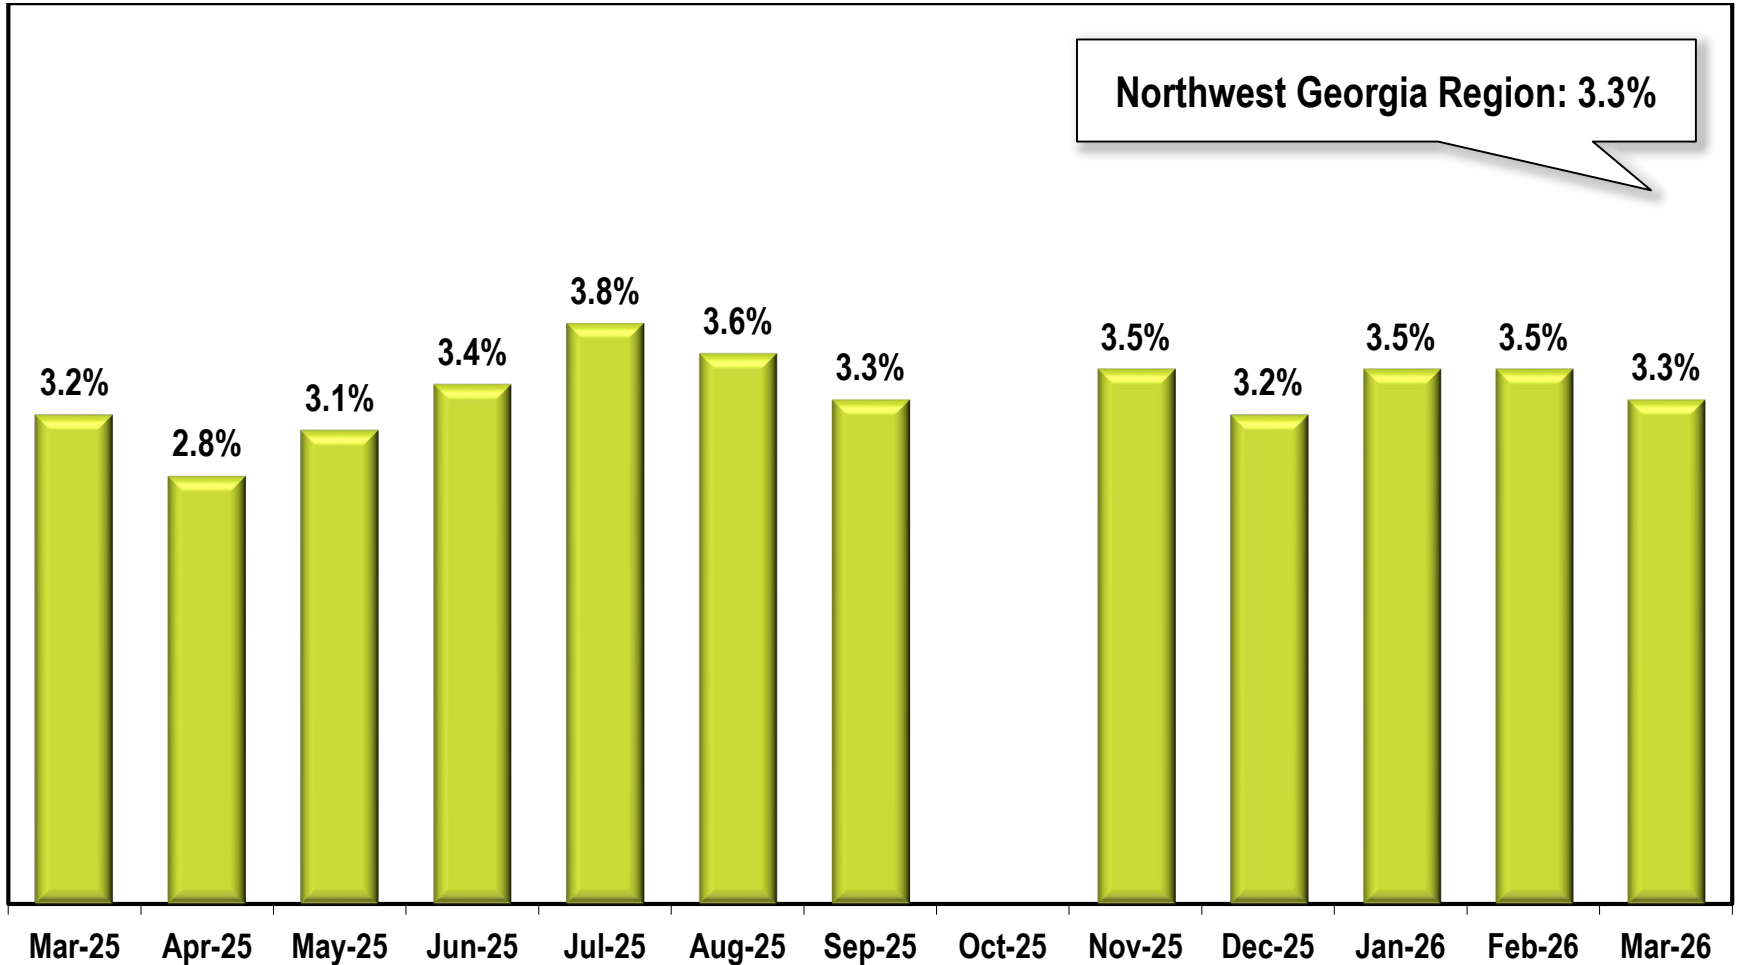

Northwest Georgia Region Unemployment Rate

(Not Seasonally Adjusted)

Due to lapse in appropriations, October 2025 data is missing.

Note: Northwest Georgia Region includes Bartow, Catoosa, Chattooga, Dade, Fannin, Floyd, Gilmer, Gordon, Haralson, Murray, Paulding, Pickens, Polk, Walker, and Whitfield counties.