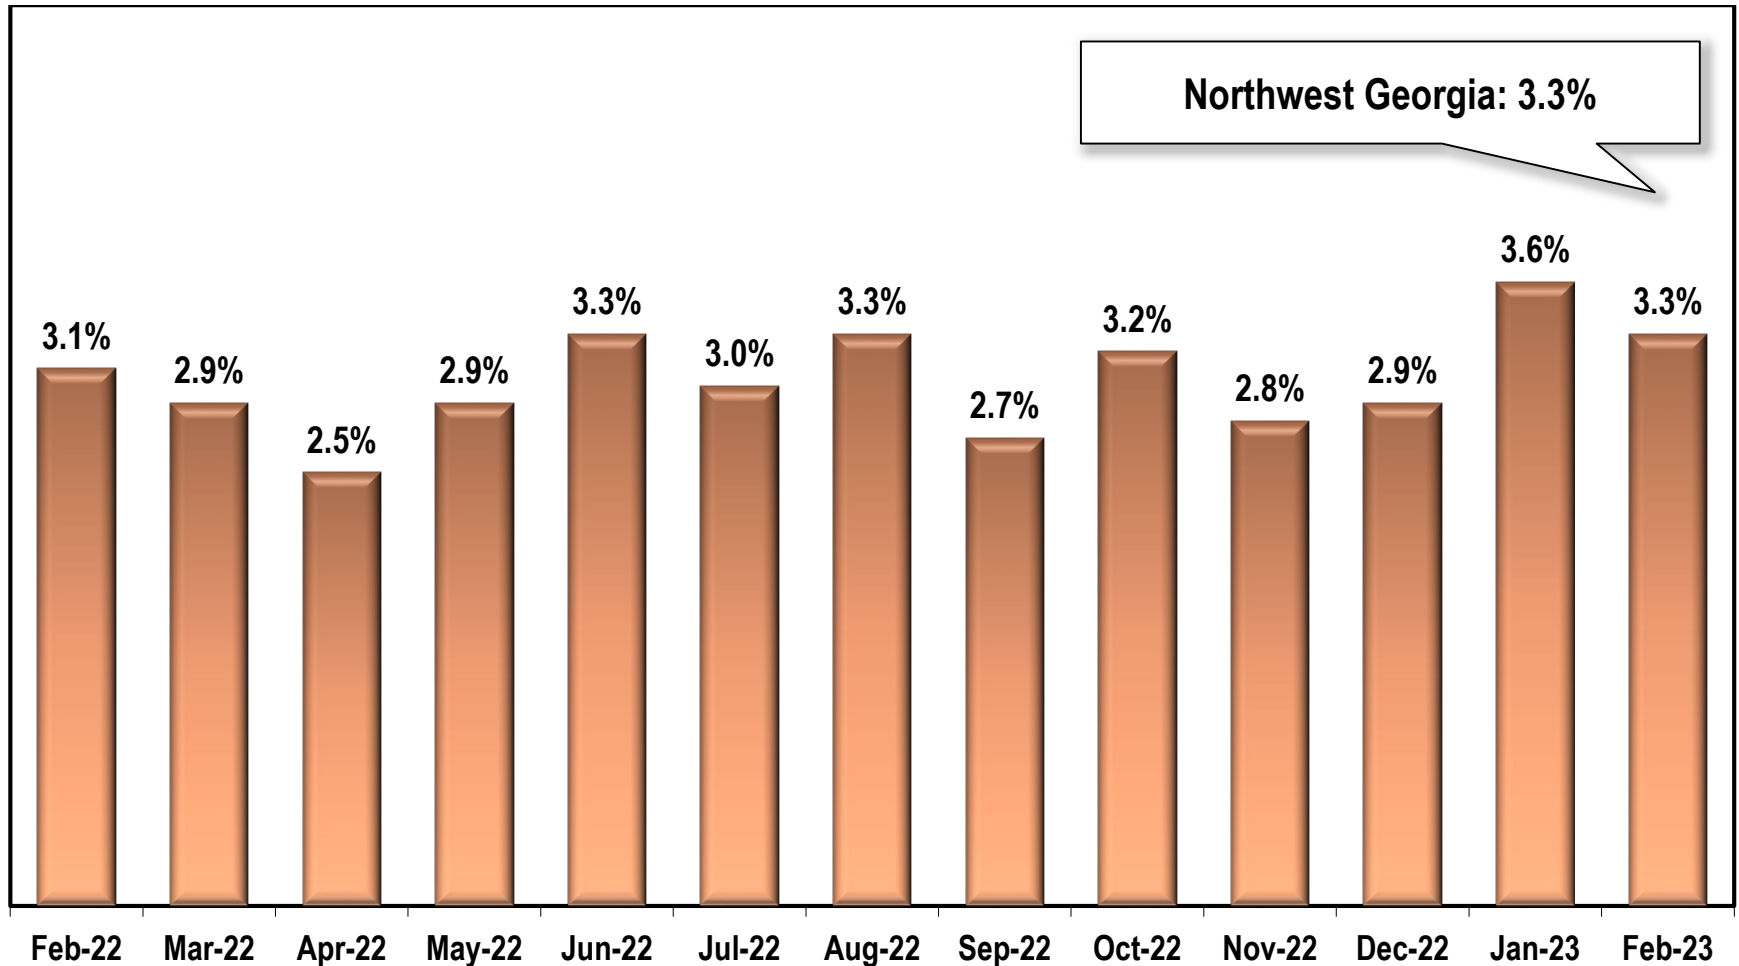

Northwest Georgia Unemployment Rate

(Not Seasonally Adjusted)

Note: Northwest Georgia Region includes Bartow, Catoosa, Chattooga, Dade, Fannin, Floyd, Gilmer, Gordon, Haralson, Murray, Paulding, Pickens, Polk, Walker, and Whitfield counties.