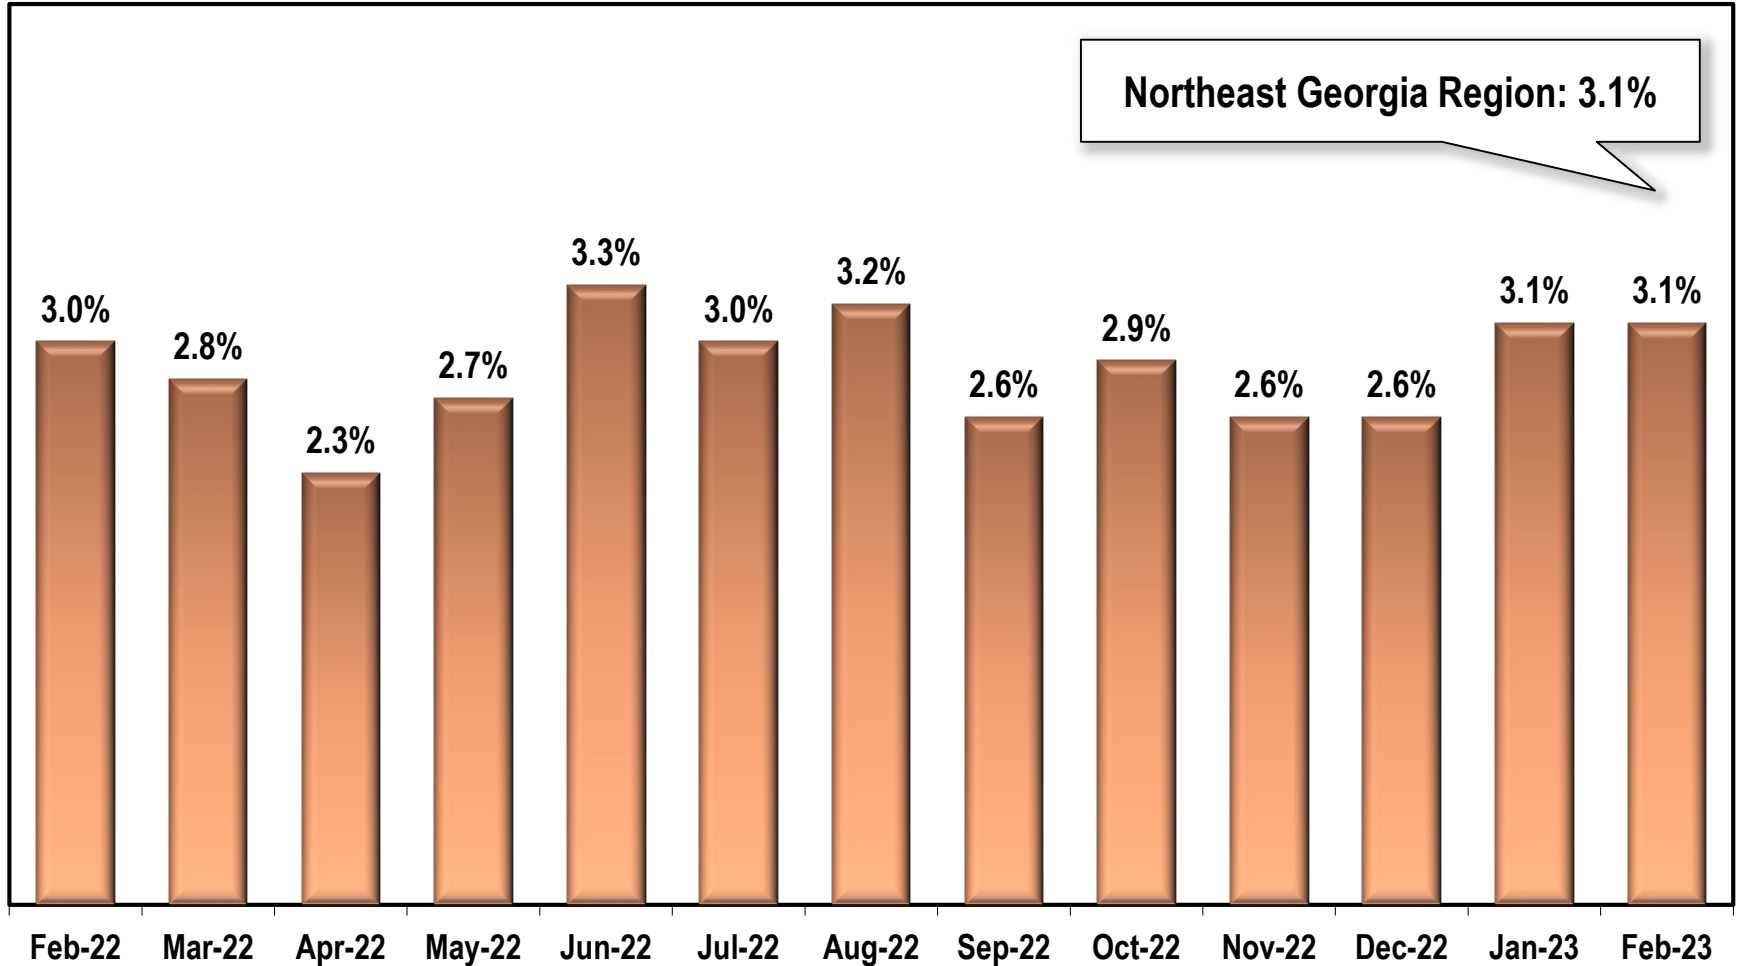

Northeast Georgia Region Unemployment Rate

(Not Seasonally Adjusted)

Note: Northeast Georgia Region includes Barrow, Clarke, Elbert, Greene, Jackson, Jasper, Madison, Morgan, Newton, Oconee, Oglethorpe, and Walton counties.