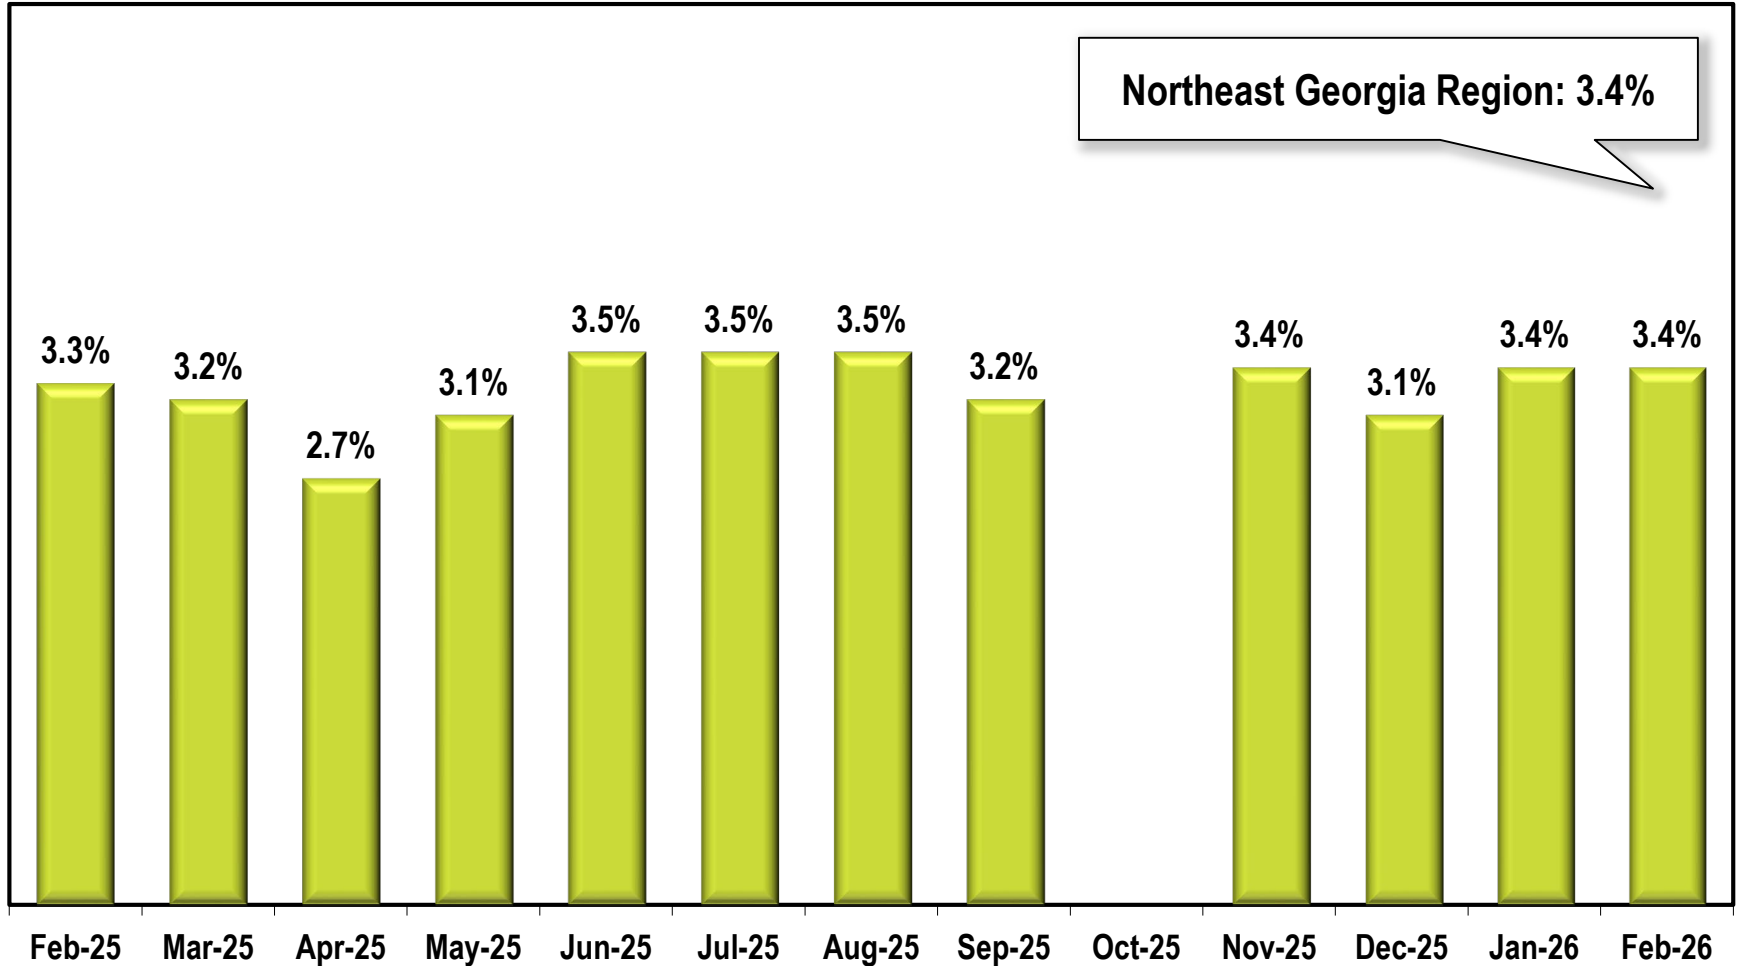

Northeast Georgia Region Unemployment Rate

(Not Seasonally Adjusted)

Due to lapse in appropriations, October 2025 data is missing.

Note: Northeast Georgia Region includes Barrow, Clarke, Elbert, Greene, Jackson, Jasper, Madison, Morgan, Newton, Oconee, Oglethorpe, and Walton counties.