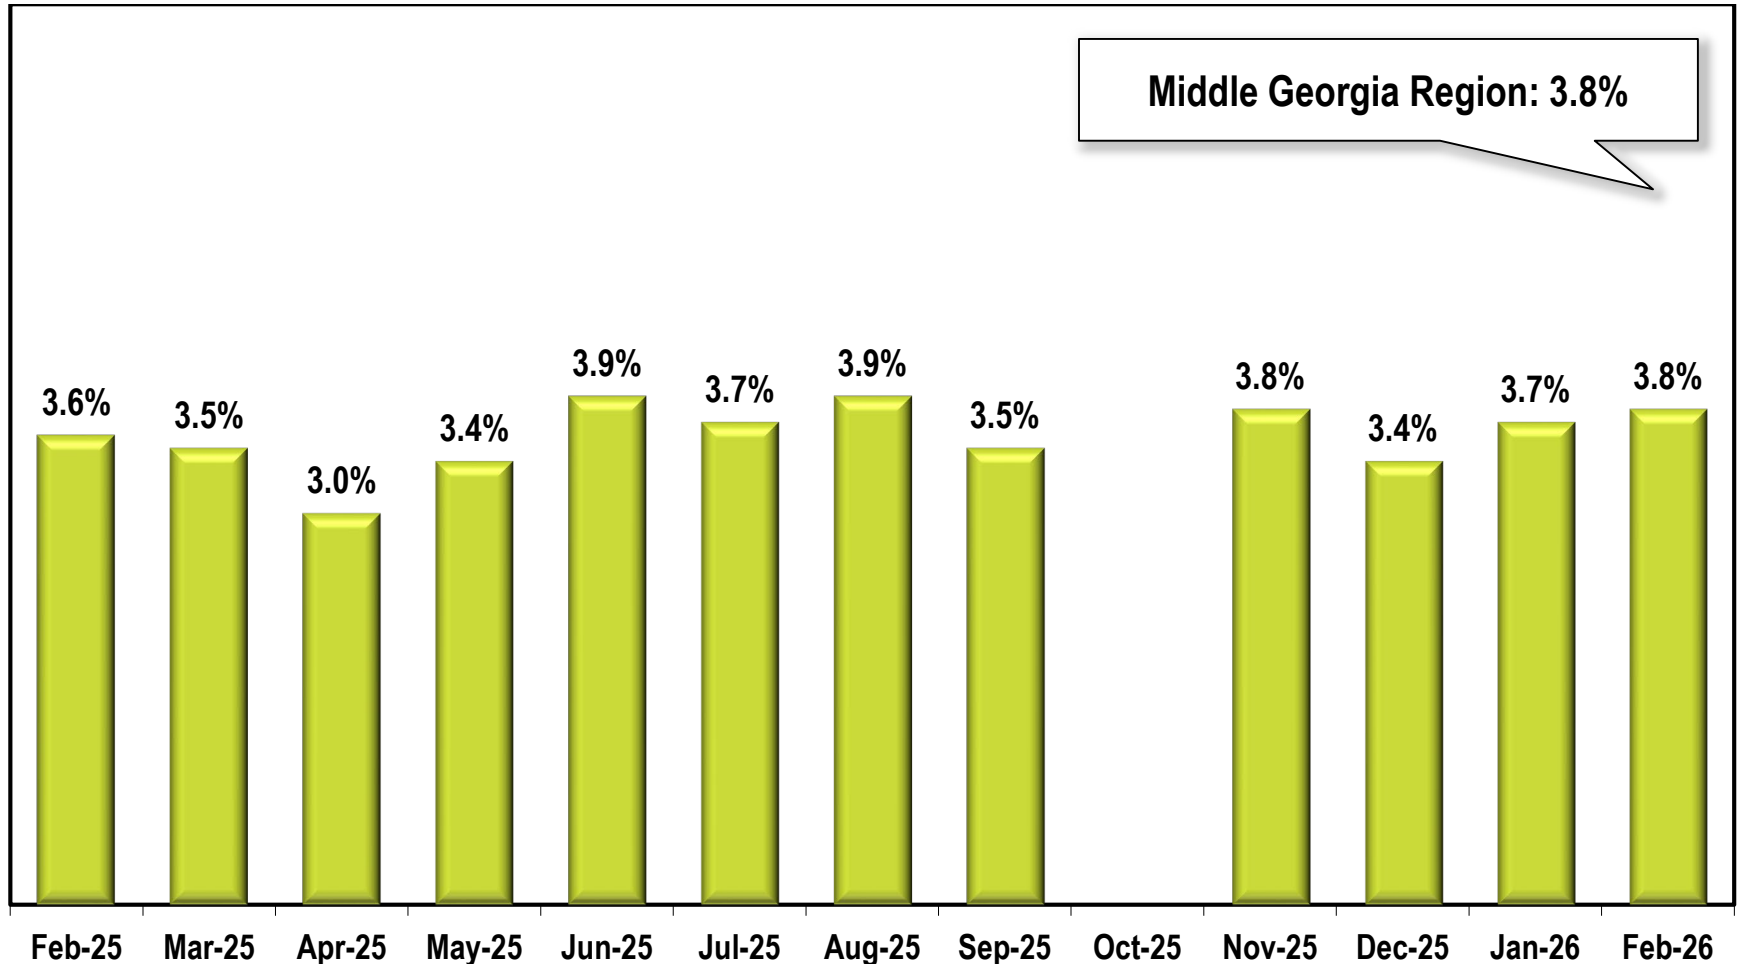

# Middle Georgia Region Unemployment Rate

(Not Seasonally Adjusted)

Due to lapse in appropriations, October 2025 data is missing.

Note: Middle Georgia Region includes Baldwin, Bibb, Crawford, Houston, Jones, Monroe, Pulaski, Peach, Putnam, Twiggs, and Wilkinson counties.