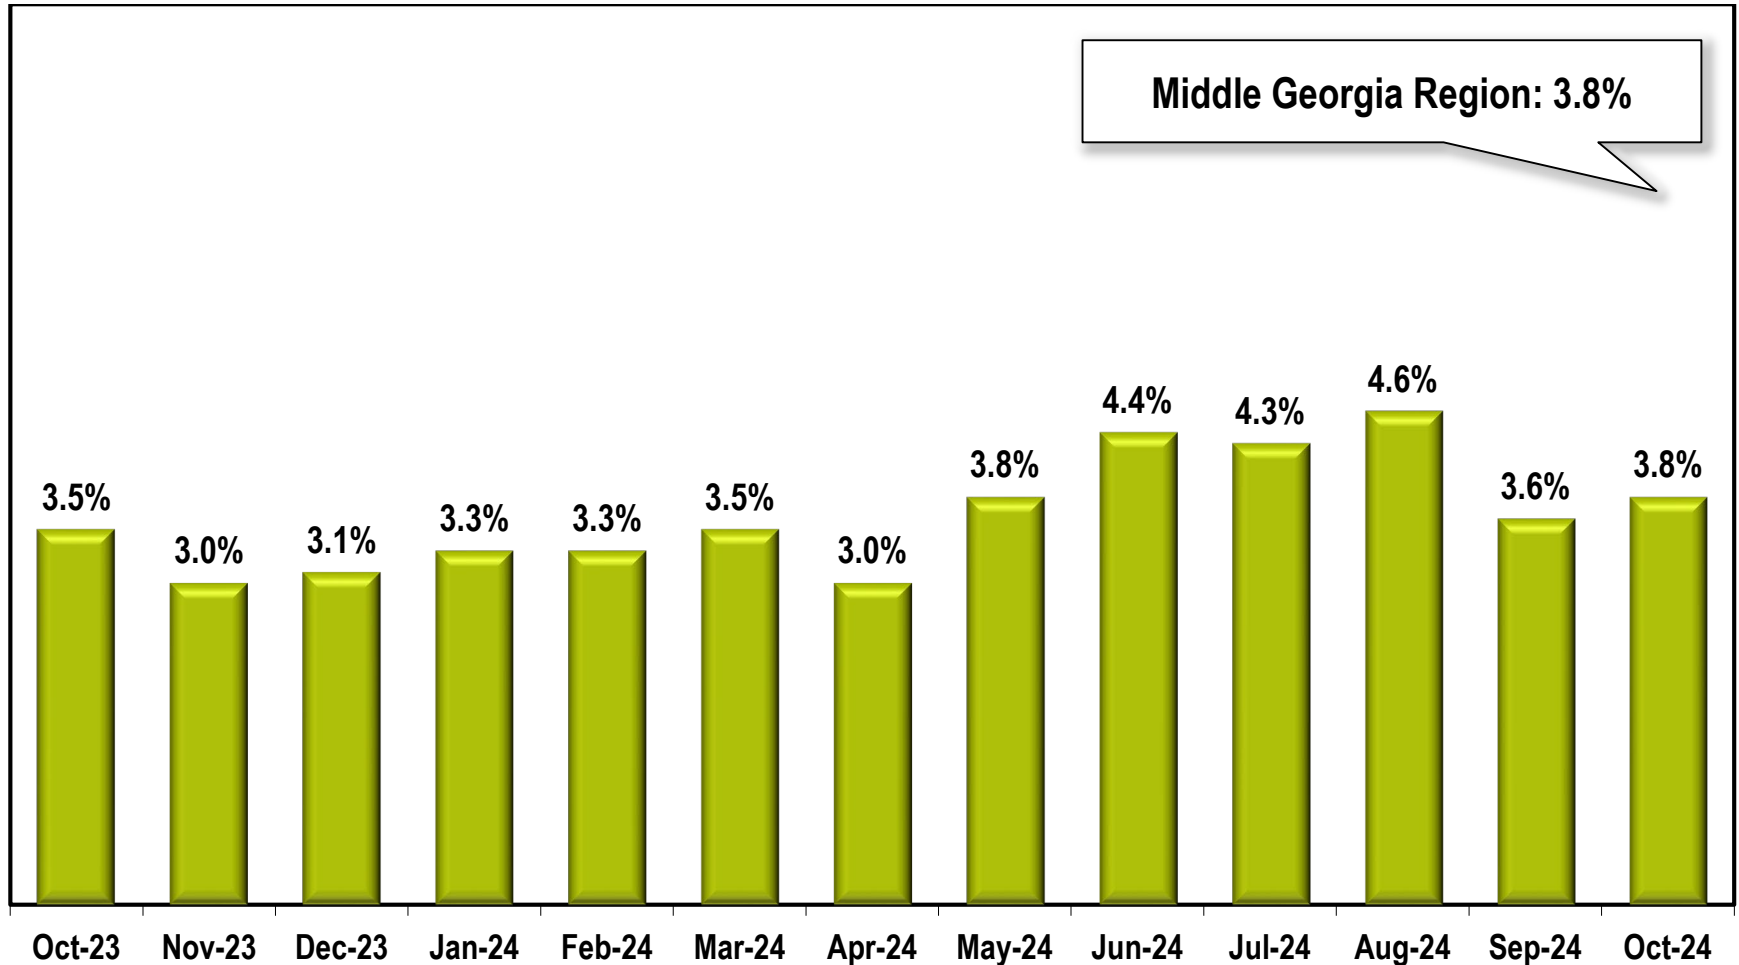

# Middle Georgia Region Unemployment Rate

(Not Seasonally Adjusted)

Note: Middle Georgia Region includes Baldwin, Bibb, Crawford, Houston, Jones, Monroe, Pulaski, Peach, Putnam, Twiggs, and Wilkinson counties.