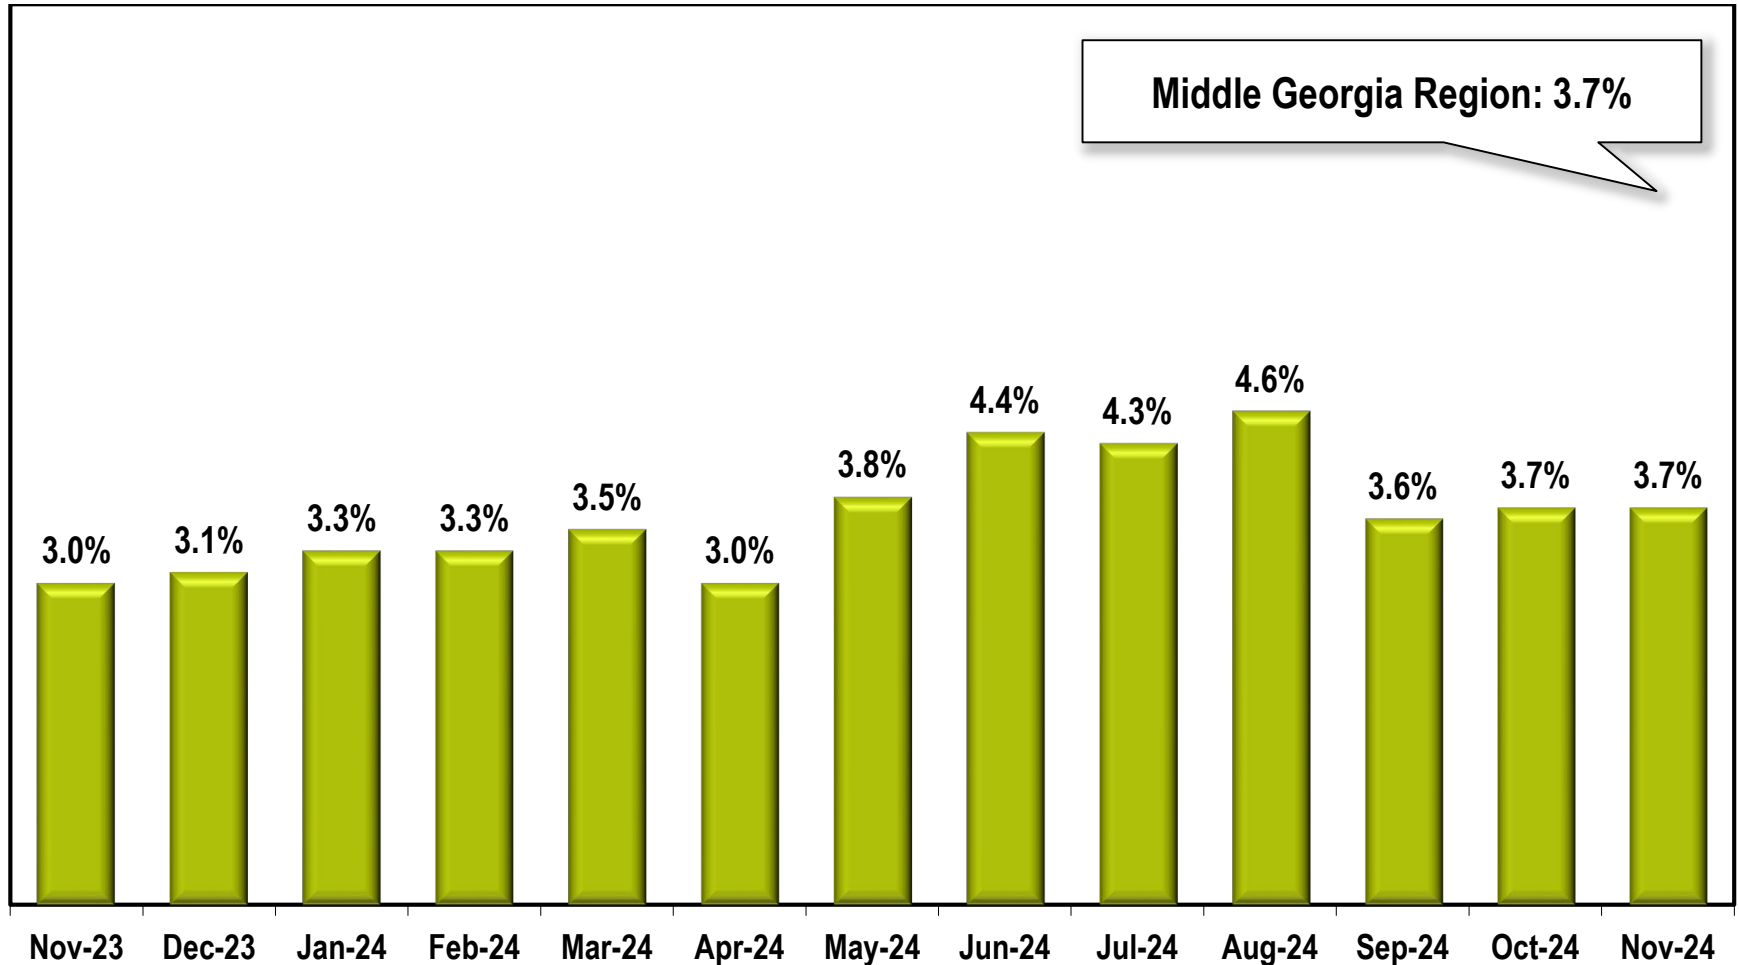

# Middle Georgia Region Unemployment Rate

(Not Seasonally Adjusted)

Note: Middle Georgia Region includes Baldwin, Bibb, Crawford, Houston, Jones, Monroe, Pulaski, Peach, Putnam, Twiggs, and Wilkinson counties.