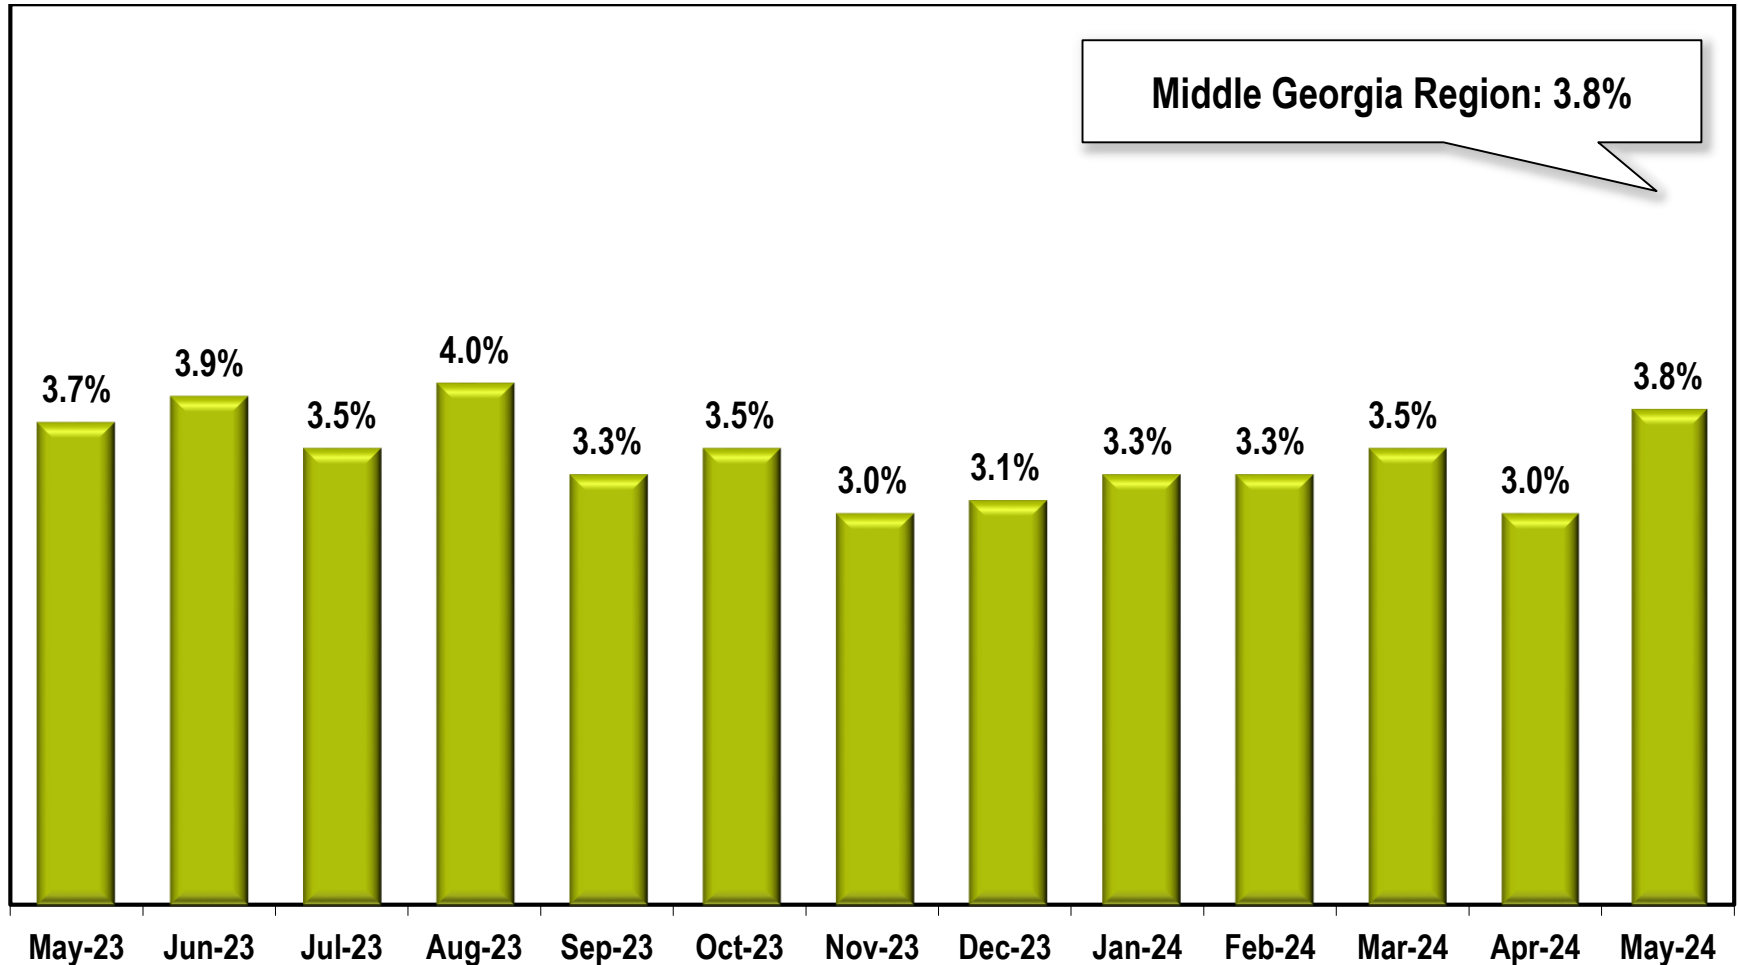

Middle Georgia Region Unemployment Rate

(Not Seasonally Adjusted)

Note: Middle Georgia Region includes Baldwin, Bibb, Crawford, Houston, Jones, Monroe, Pulaski, Peach, Putnam, Twiggs, and Wilkinson counties.