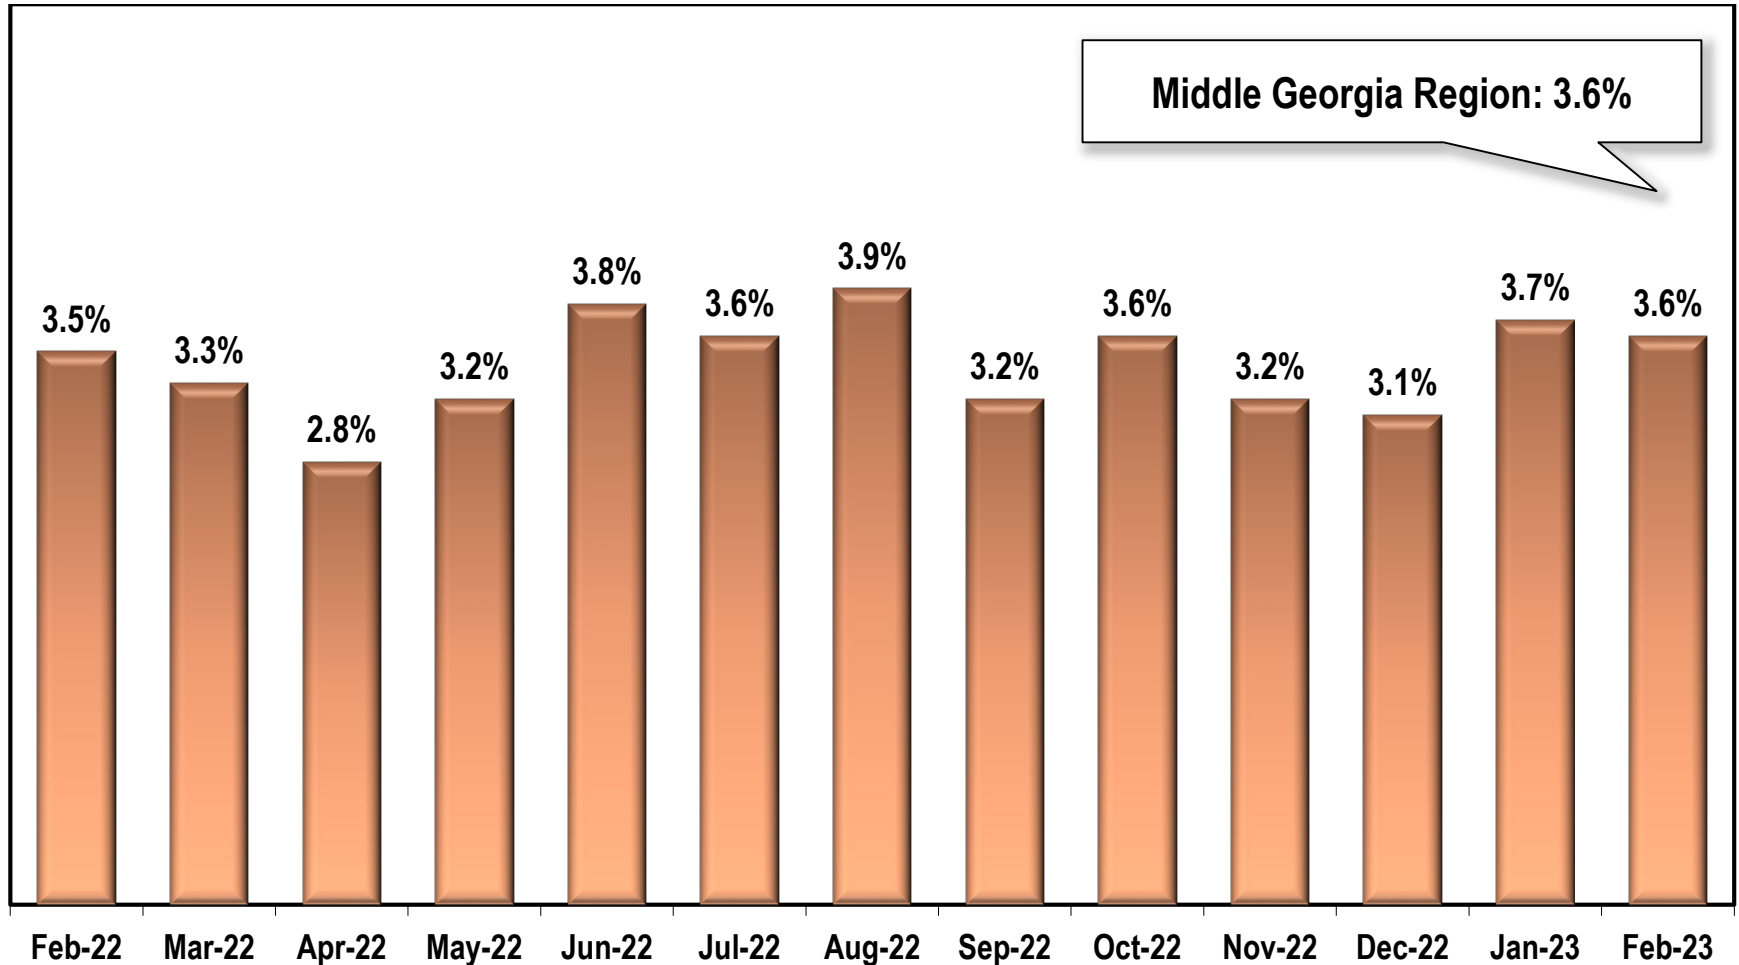

# Middle Georgia Region Unemployment Rate

(Not Seasonally Adjusted)

Note: Middle Georgia Region includes Baldwin, Bibb, Crawford, Houston, Jones, Monroe, Pulaski, Peach, Putnam, Twiggs, and Wilkinson counties.