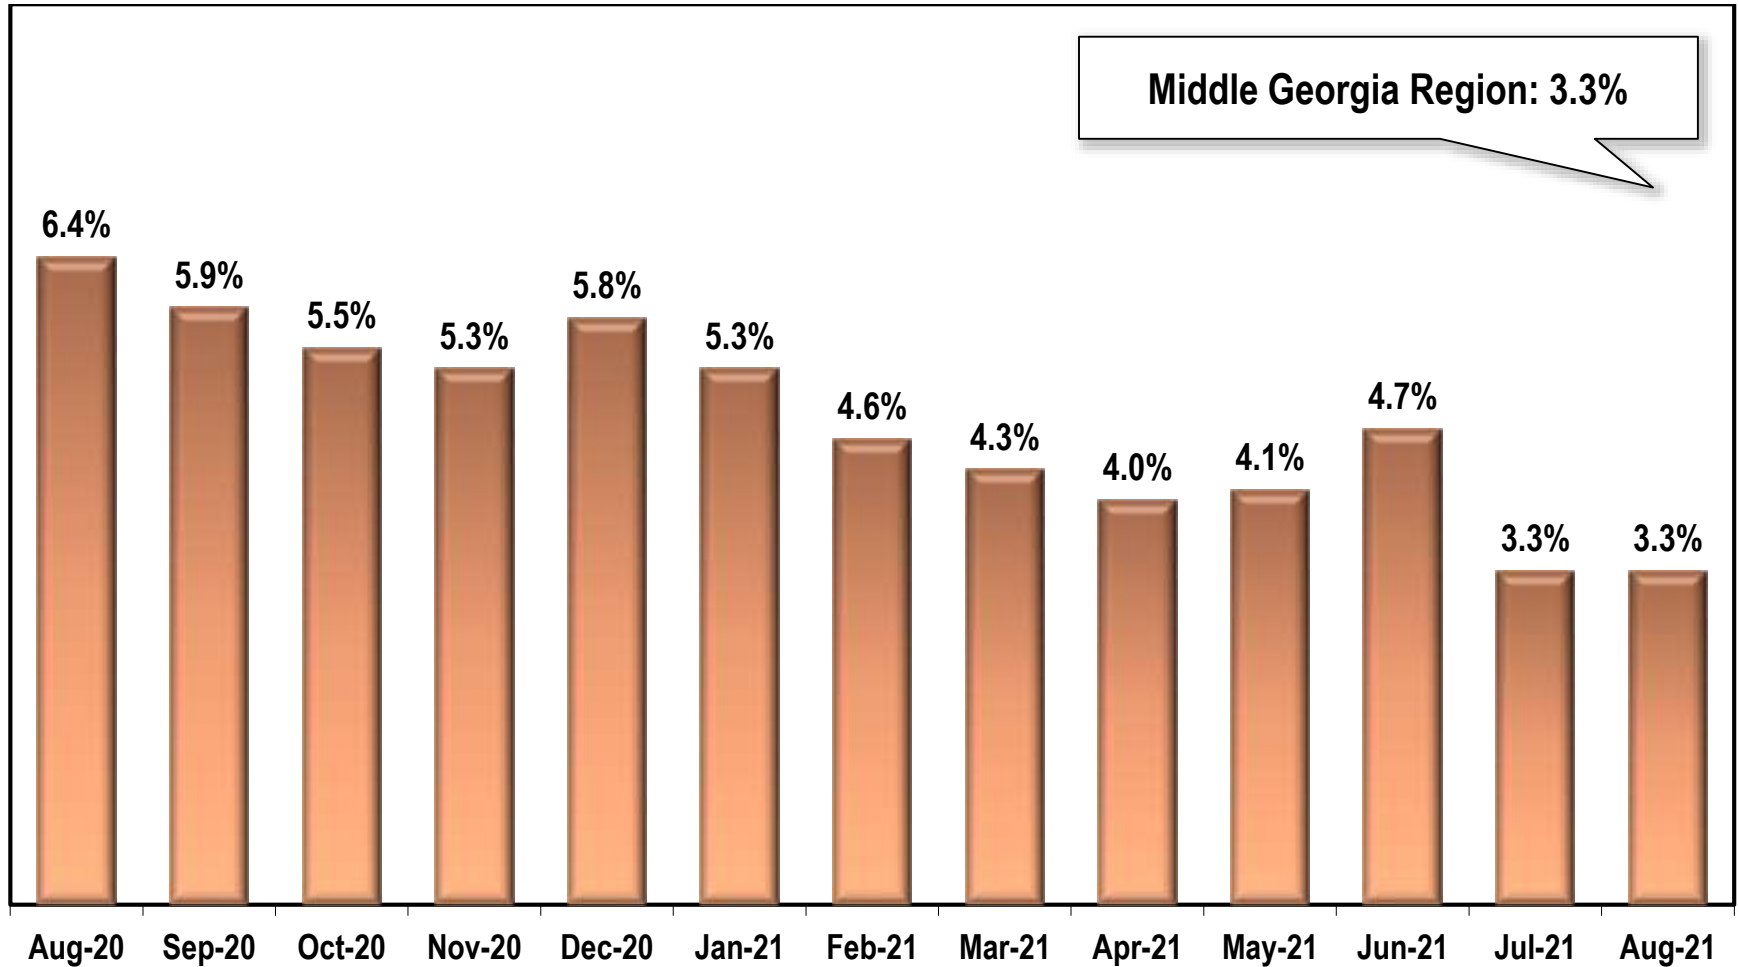

Middle Georgia Region Unemployment Rate

(Not Seasonally Adjusted)

Note: Middle Georgia Region includes Baldwin, Bibb, Crawford, Houston, Jones, Monroe, Pulaski, Peach, Putnam, Twiggs, and Wilkinson counties.