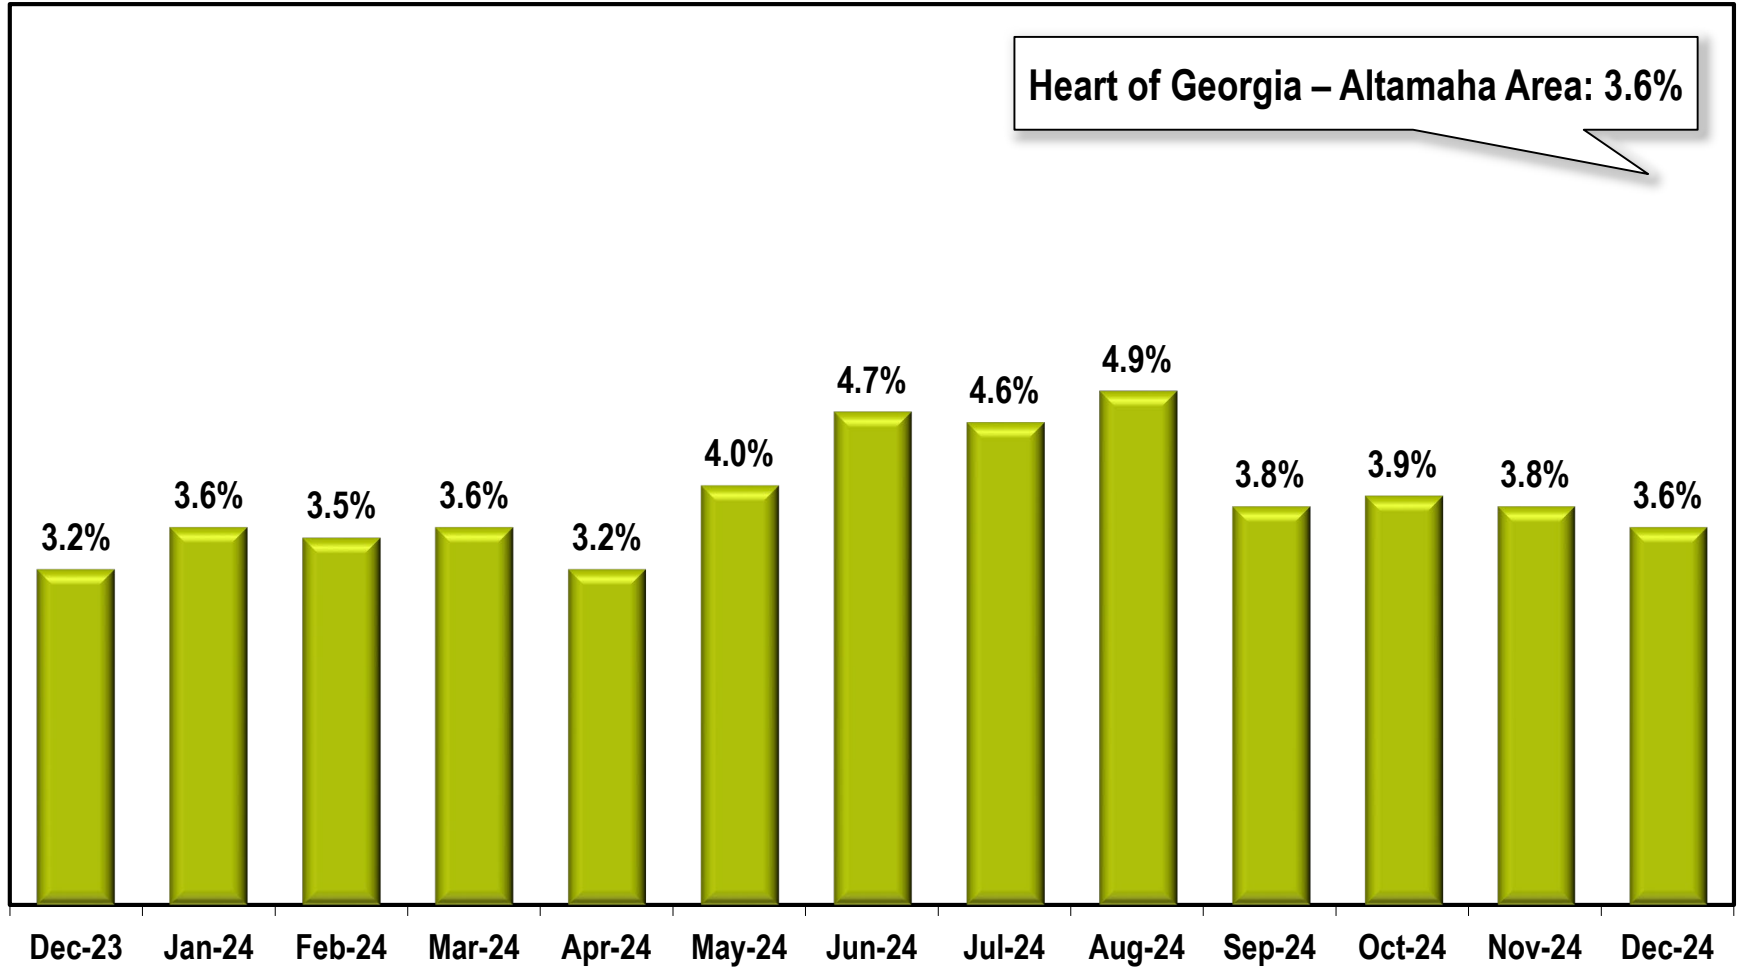

Heart of Georgia-Altamaha Area Unemployment Rate

(Not Seasonally Adjusted)

Note: Heart of Georgia - Altamaha Region includes Appling, Bleckley, Candler, Dodge, Emanuel, Evans, Jeff Davis, Johnson, Laurens, Montgomery, Tattnall, Telfair, Toombs, Treutlen, Wayne, Wheeler, and Wilcox counties.