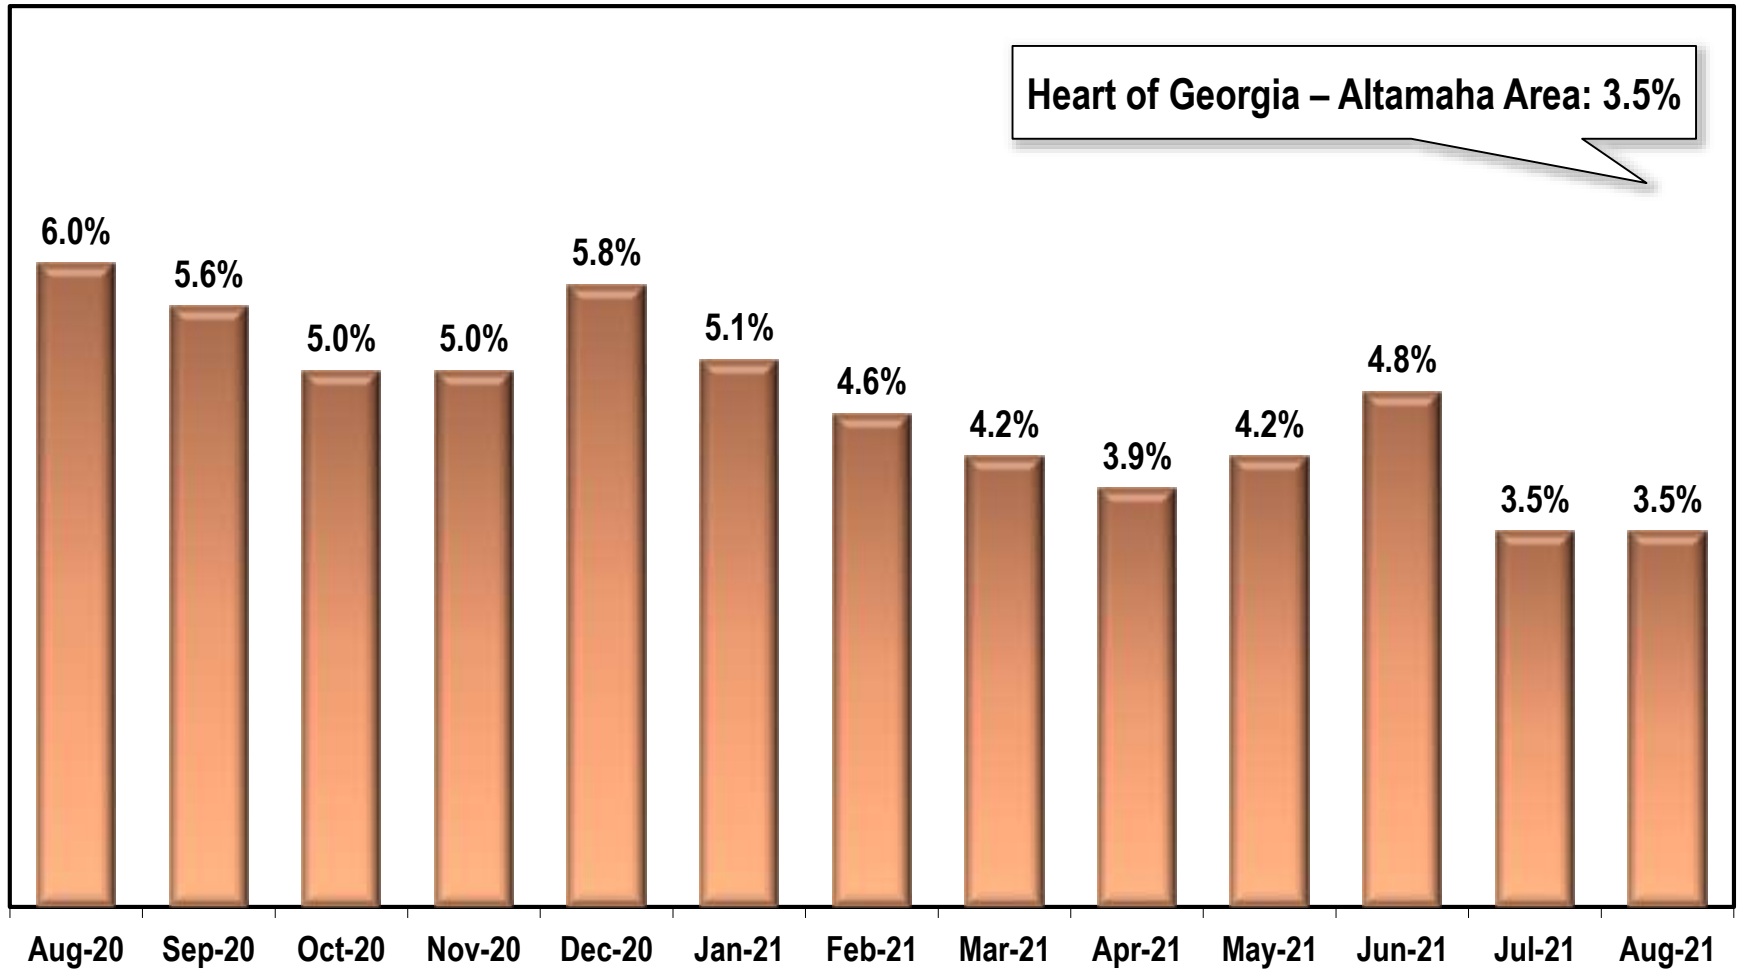

# Heart of Georgia-Altamaha Area Unemployment Rate

(Not Seasonally Adjusted)

Note: Heart of Georgia - Altamaha Region includes Appling, Bleckley, Candler, Dodge, Emanuel, Evans, Jeff Davis, Johnson, Laurens, Montgomery, Tattnall, Telfair, Toombs, Treutlen, Wayne, Wheeler, and Wilcox counties.