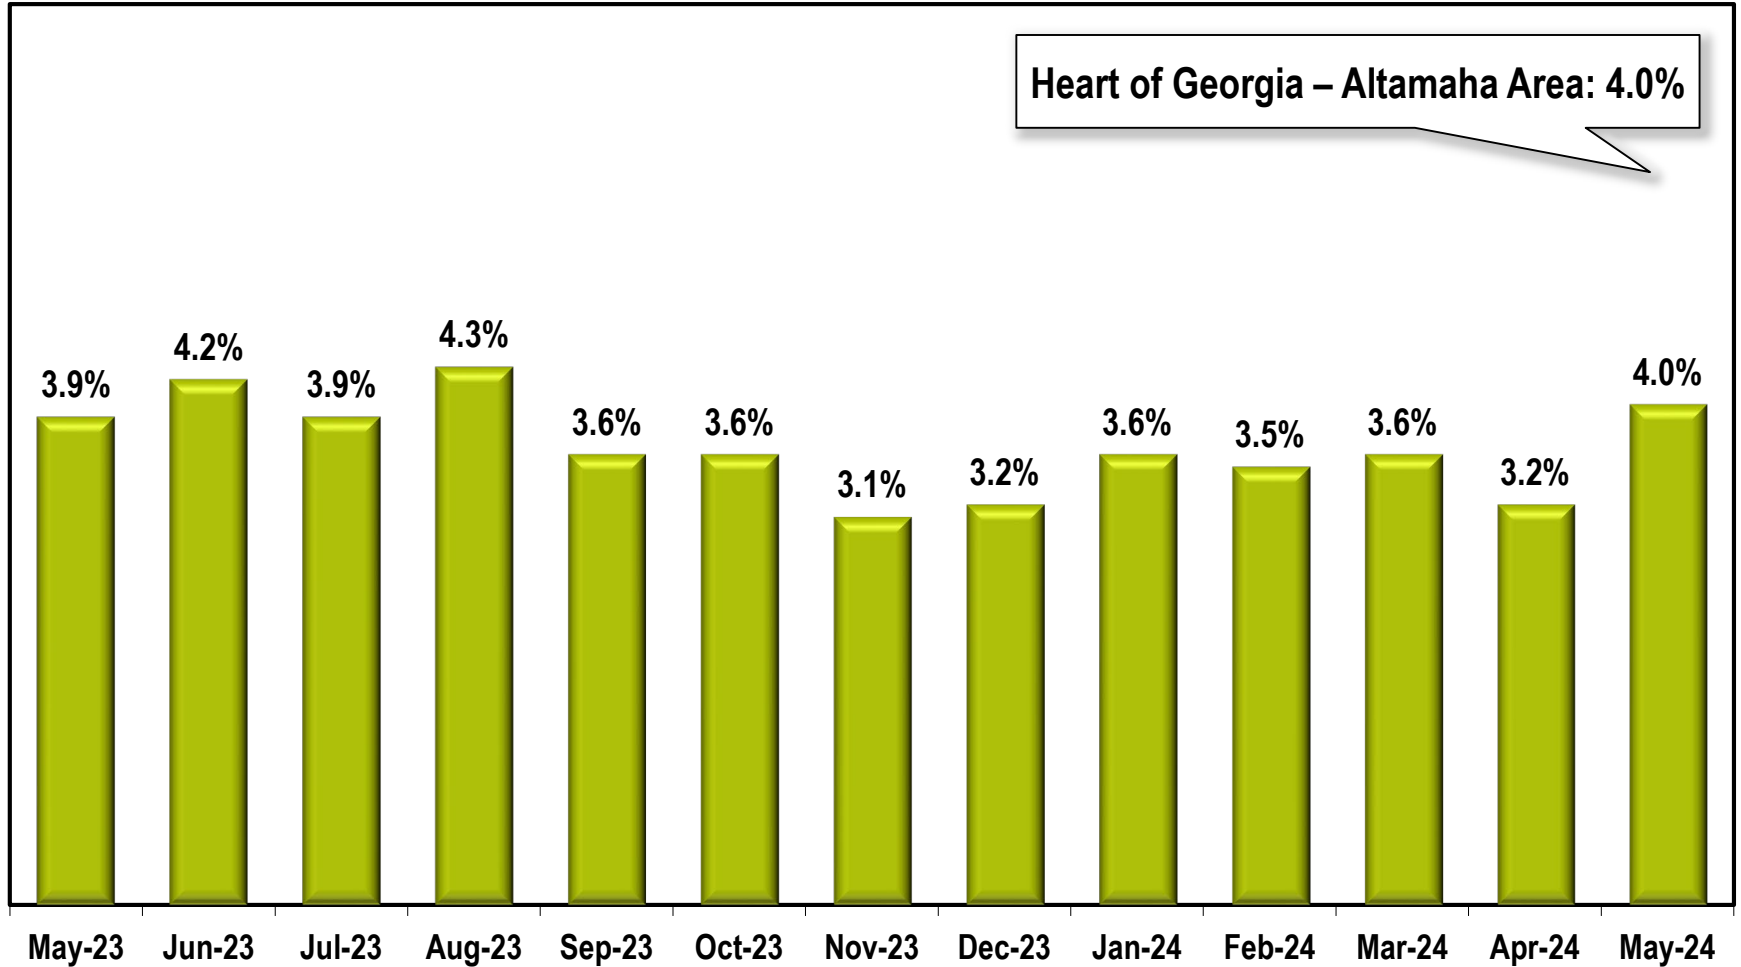

# Heart of Georgia-Altamaha Area Unemployment Rate

(Not Seasonally Adjusted)

Note: Heart of Georgia - Altamaha Region includes Appling, Bleckley, Candler, Dodge, Emanuel, Evans, Jeff Davis, Johnson, Laurens, Montgomery, Tattnall, Telfair, Toombs, Treutlen, Wayne, Wheeler, and Wilcox counties.