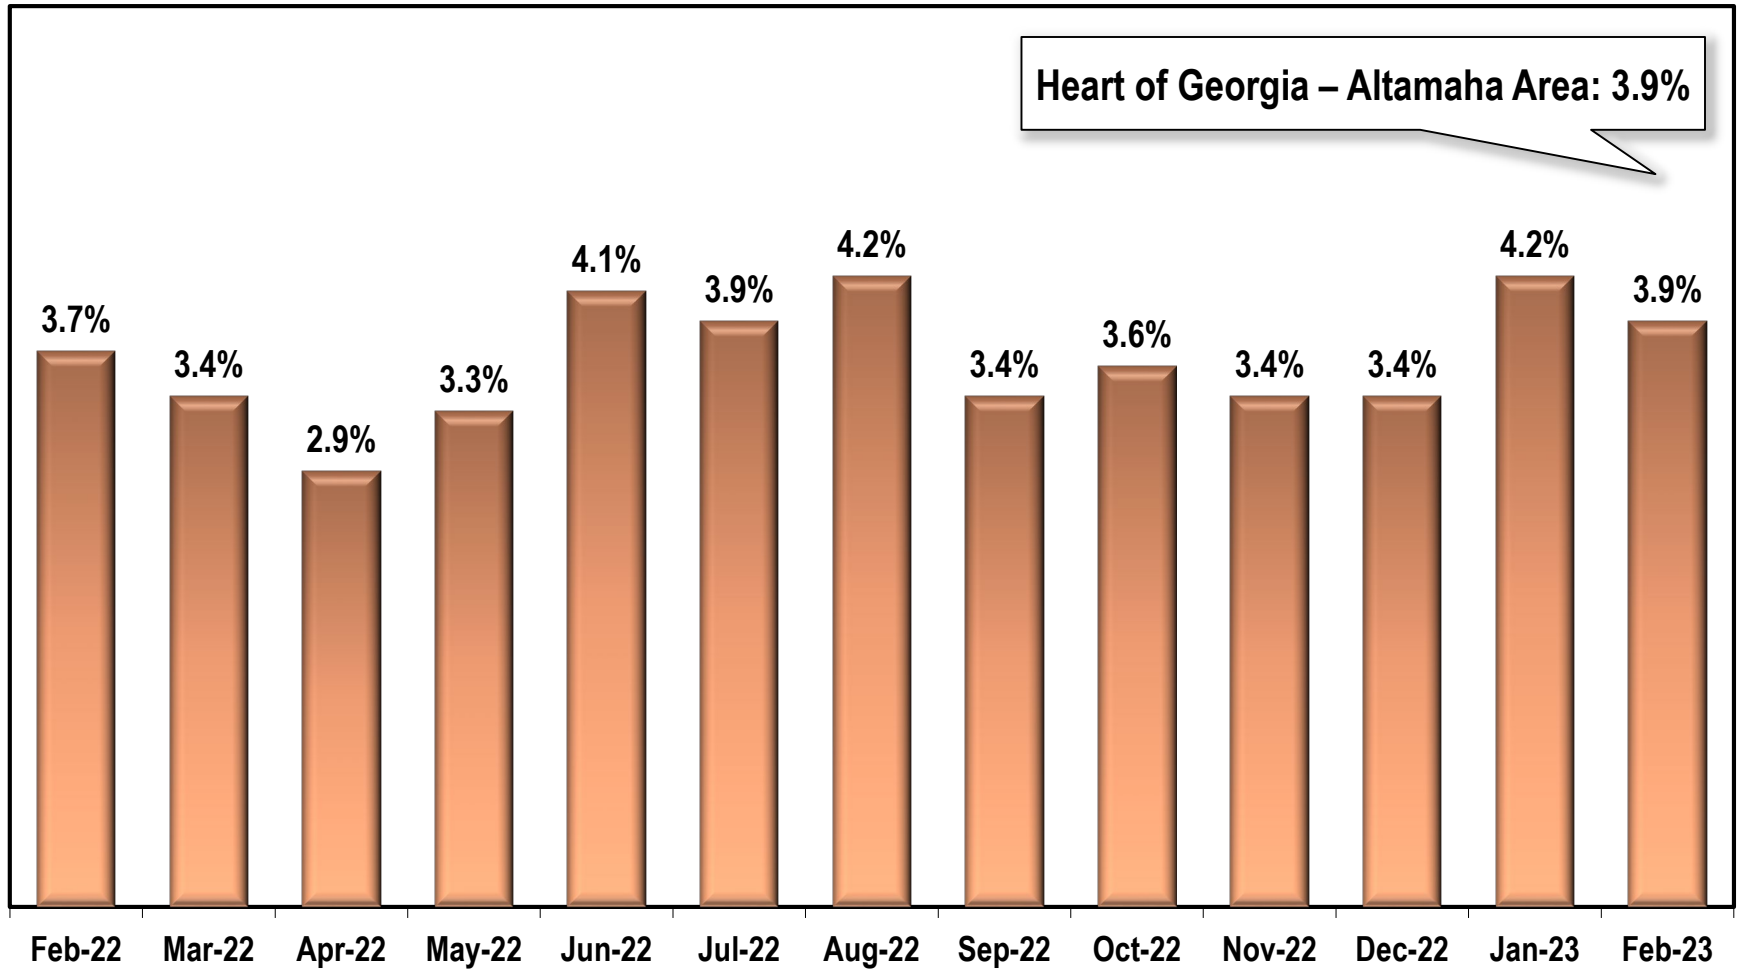

Heart of Georgia-Altamaha Area Unemployment Rate

(Not Seasonally Adjusted)

Note: Heart of Georgia - Altamaha Region includes Appling, Bleckley, Candler, Dodge, Emanuel, Evans, Jeff Davis, Johnson, Laurens, Montgomery, Tattnall, Telfair, Toombs, Treutlen, Wayne, Wheeler, and Wilcox counties.