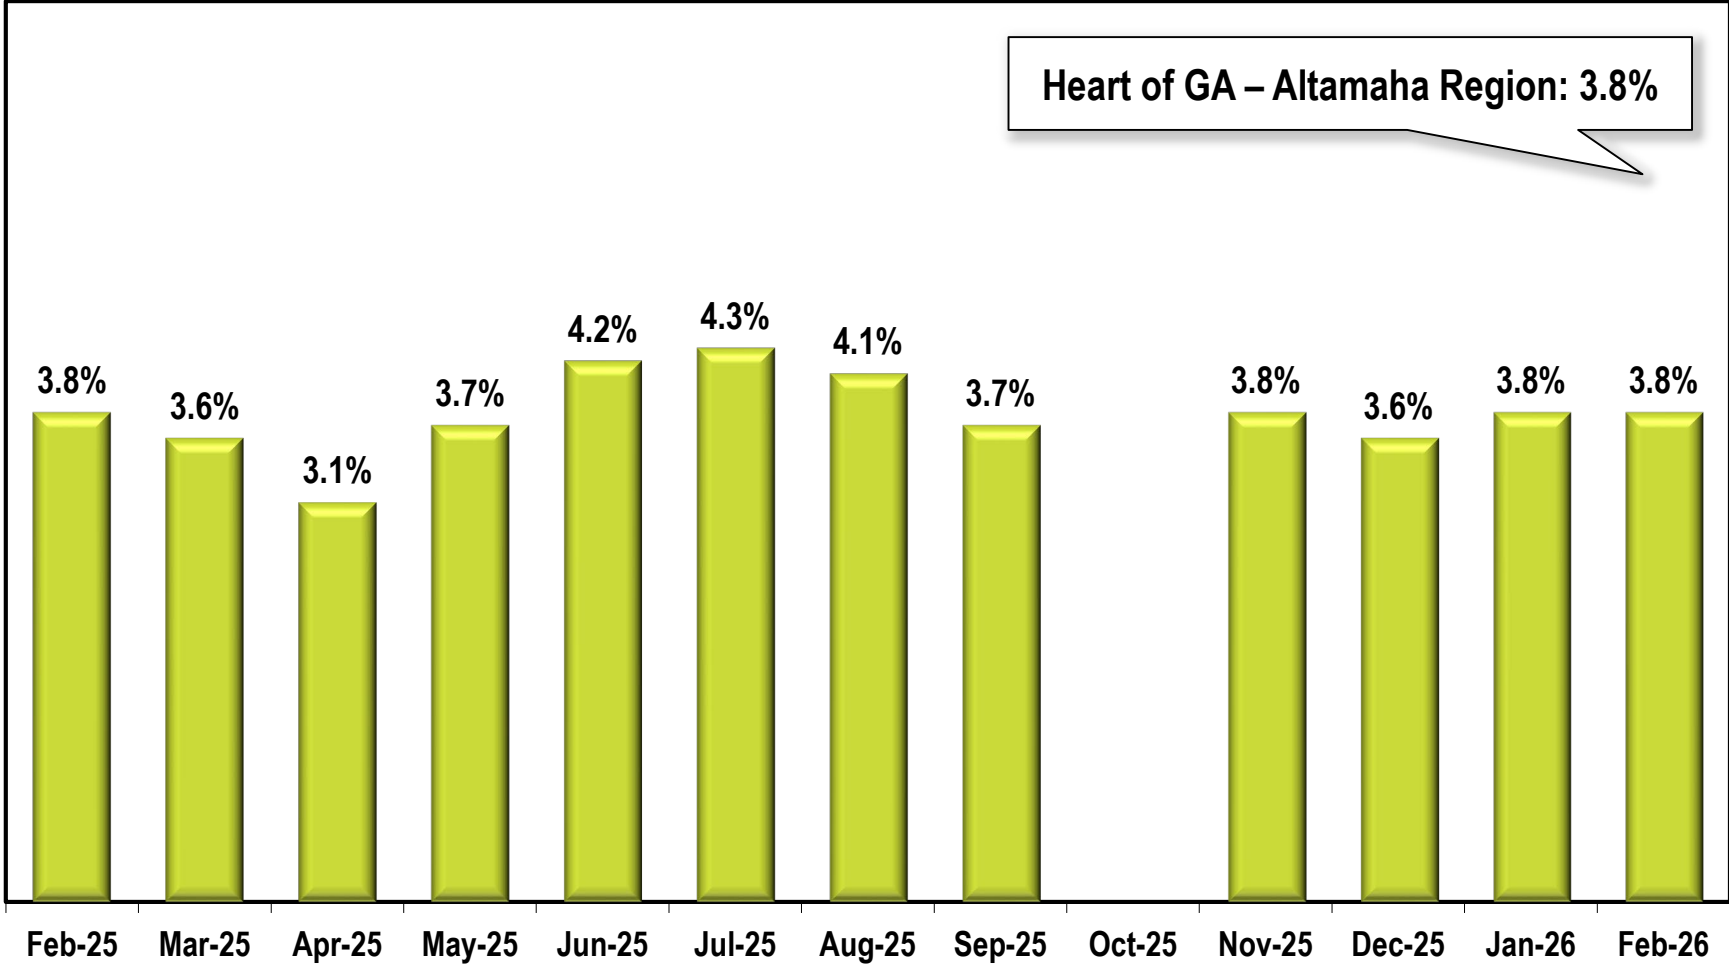

Heart of GA-Altamaha Area Unemployment Rate

(Not Seasonally Adjusted)

Heart of GA – Altamaha Region: 3.8%

Due to lapse in appropriations, October 2025 data is missing.

Note: Heart of Georgia - Altamaha Region includes Appling, Bleckley, Candler, Dodge, Emanuel, Evans, Jeff Davis, Johnson, Laurens, Montgomery, Tattnall, Telfair, Toombs, Treutlen, Wayne, Wheeler, and Wilcox counties.