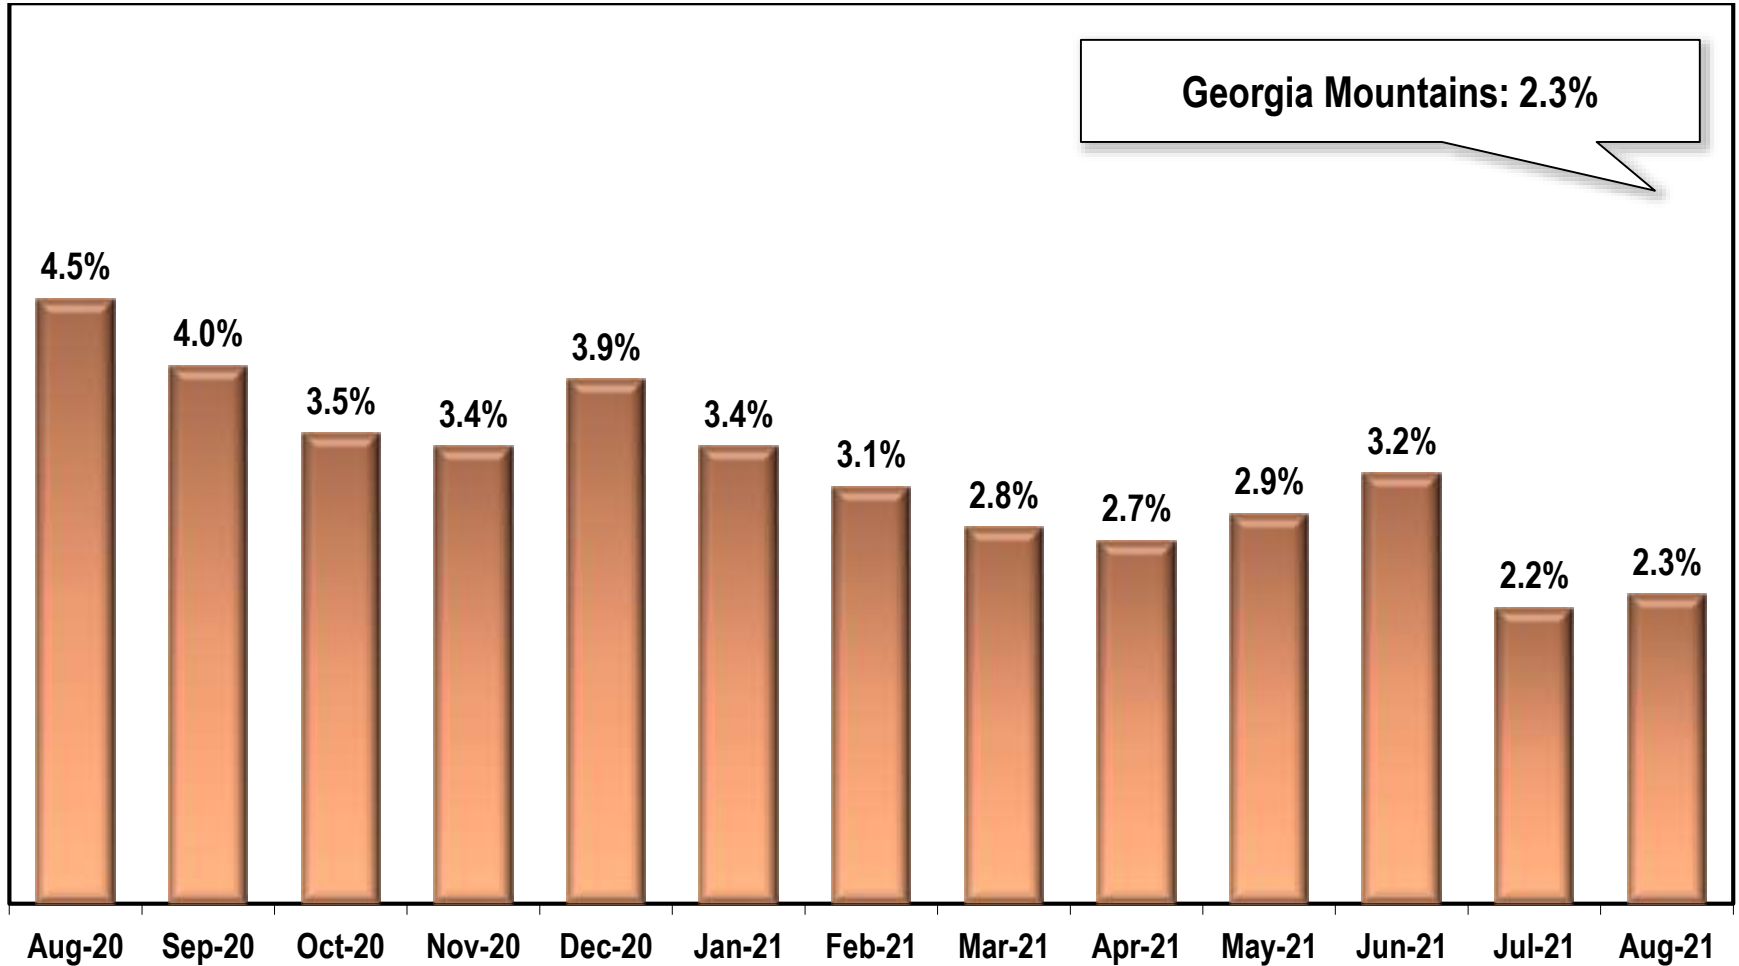

Georgia Mountains Area Unemployment Rate

(Not Seasonally Adjusted)

Note: Georgia Mountains Region includes Banks, Dawson, Forsyth, Franklin, Habersham, Hall, Hart, Lumpkin, Rabun, Stephens, Towns, Union, and White counties.