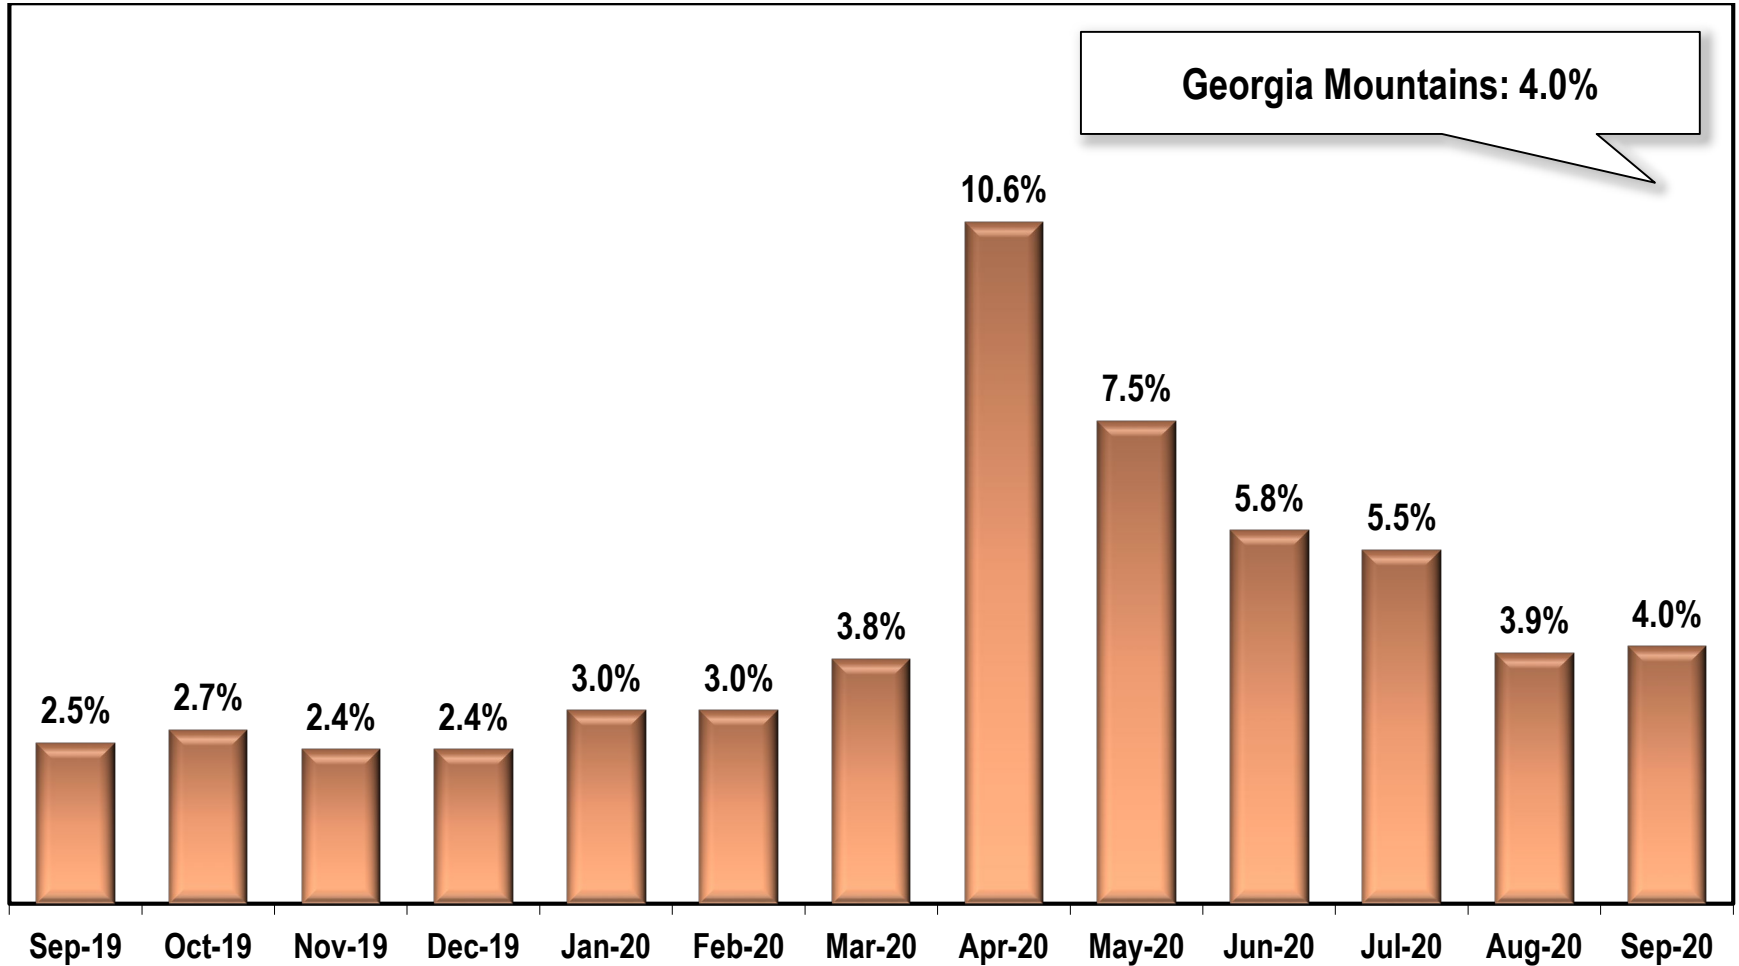

Georgia Mountains Area Unemployment Rate

(Not Seasonally Adjusted)

Note: Georgia Mountains Region includes Banks, Dawson, Forsyth, Franklin, Habersham, Hall, Hart, Lumpkin, Rabun, Stephens, Towns, Union, and White counties.