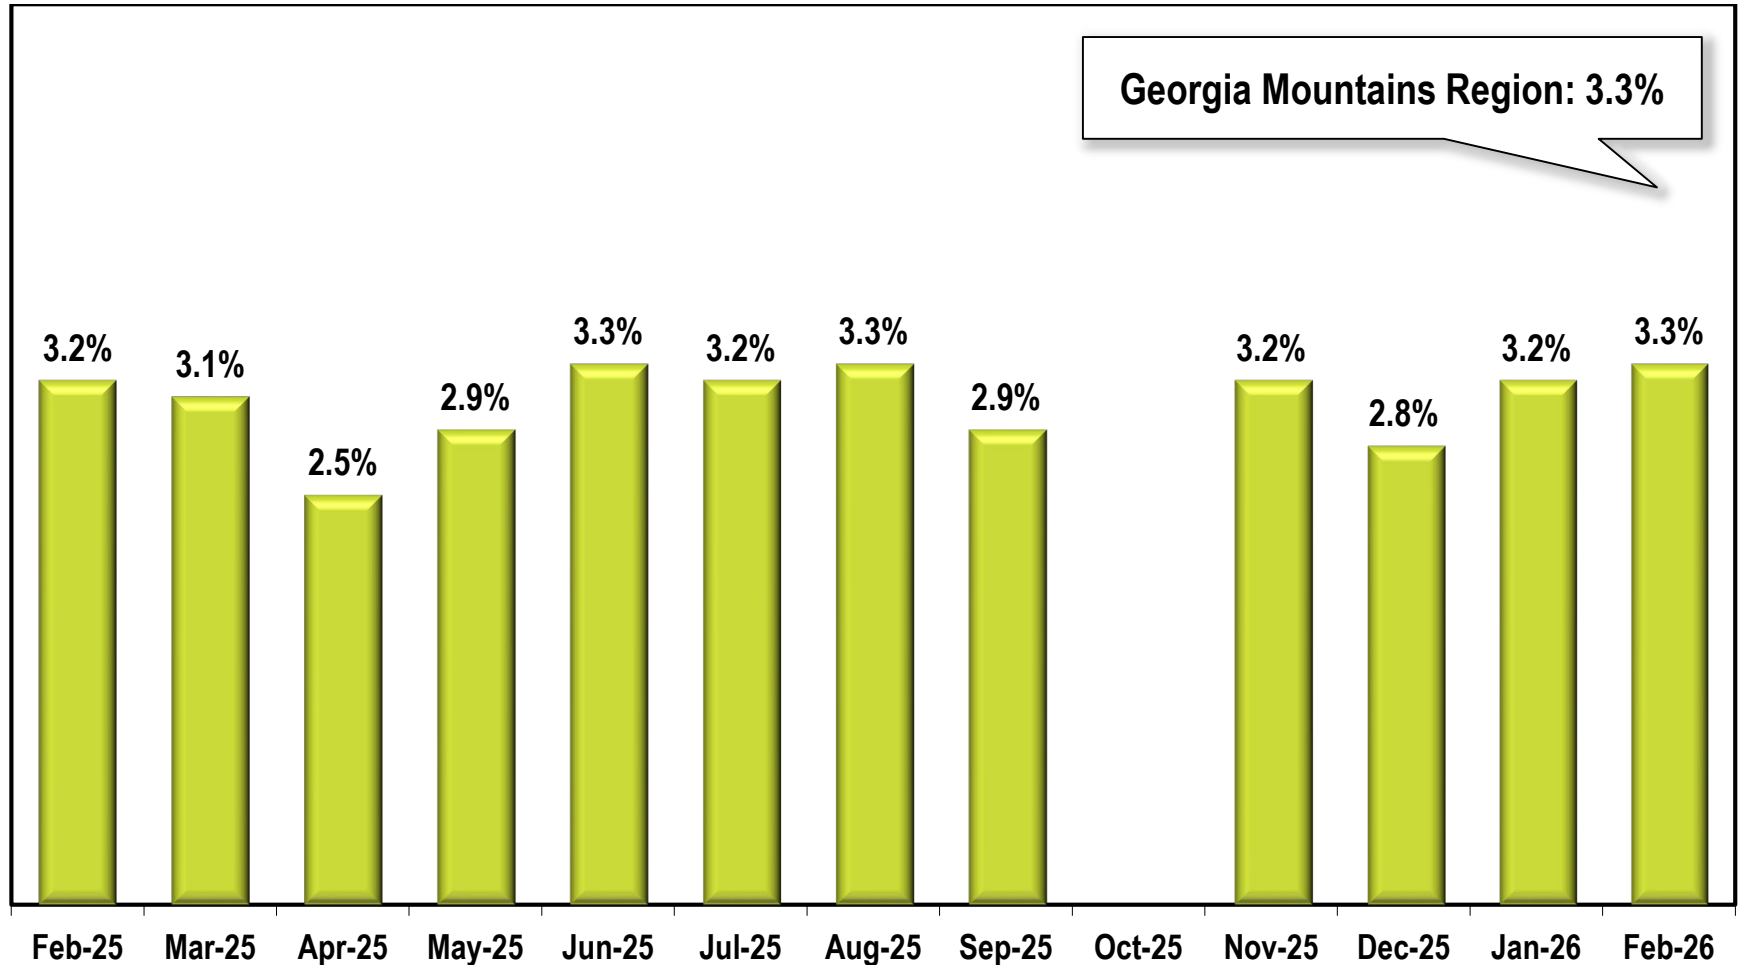

Georgia Mountains Region Unemployment Rate

(Not Seasonally Adjusted)

Due to lapse in appropriations, October 2025 data is missing.

Note: Georgia Mountains Region includes Banks, Dawson, Franklin, Habersham, Hall, Hart, Lumpkin, Rabun, Stephens, Towns, Union, and White counties.