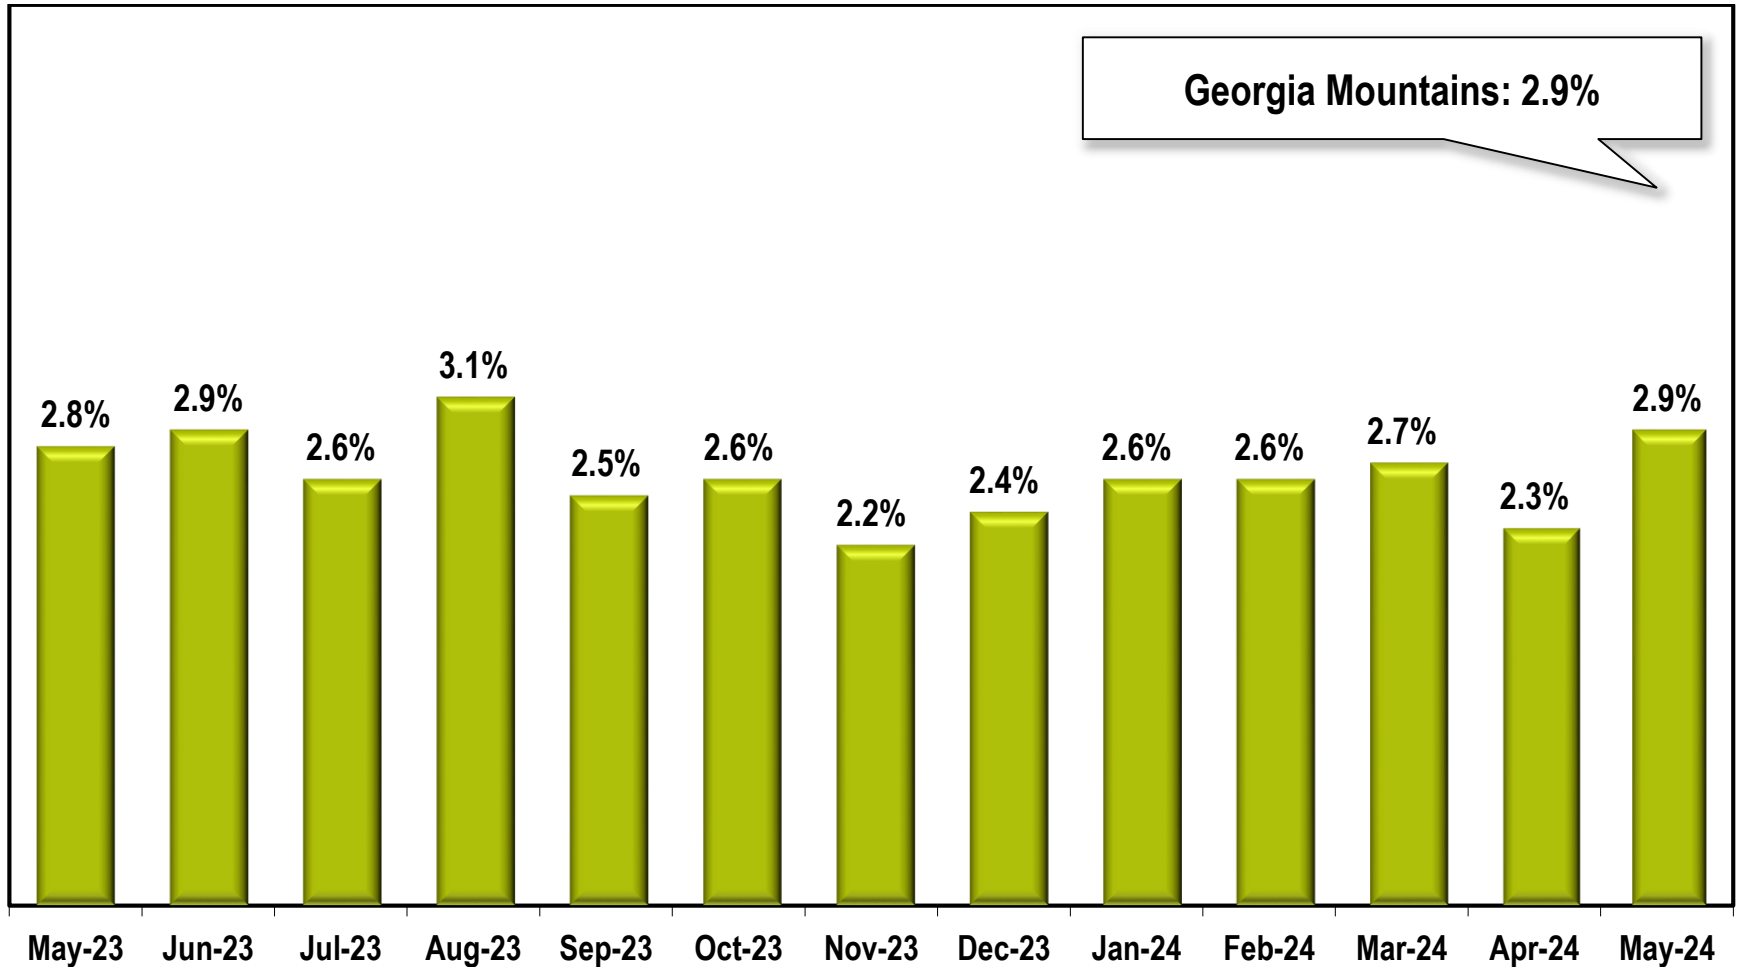

Georgia Mountains Area Unemployment Rate

(Not Seasonally Adjusted)

Note: Georgia Mountains Region includes Banks, Dawson, Franklin, Habersham, Hall, Hart, Lumpkin, Rabun, Stephens, Towns, Union, and White counties.