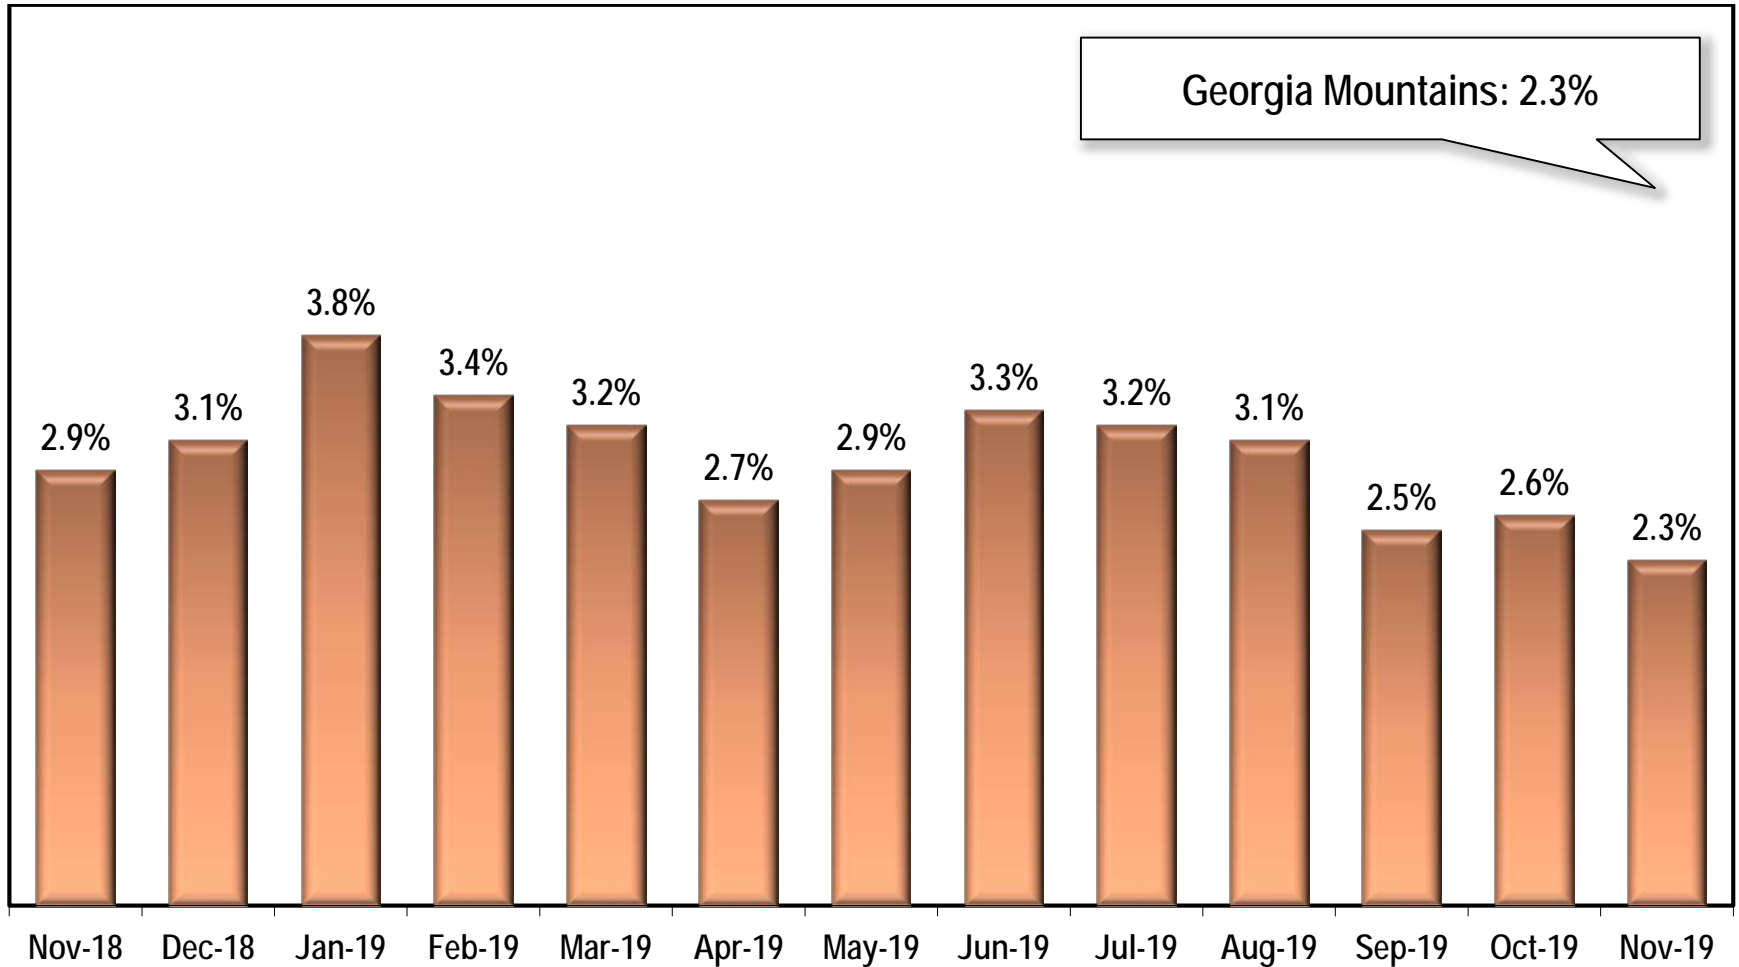

Georgia Mountains Area Unemployment Rate

(Not Seasonally Adjusted)

Note: Georgia Mountains Region includes Banks, Dawson, Forsyth, Franklin, Habersham, Hall, Hart, Lumpkin, Rabun, Stephens, Towns, Union, and White counties.