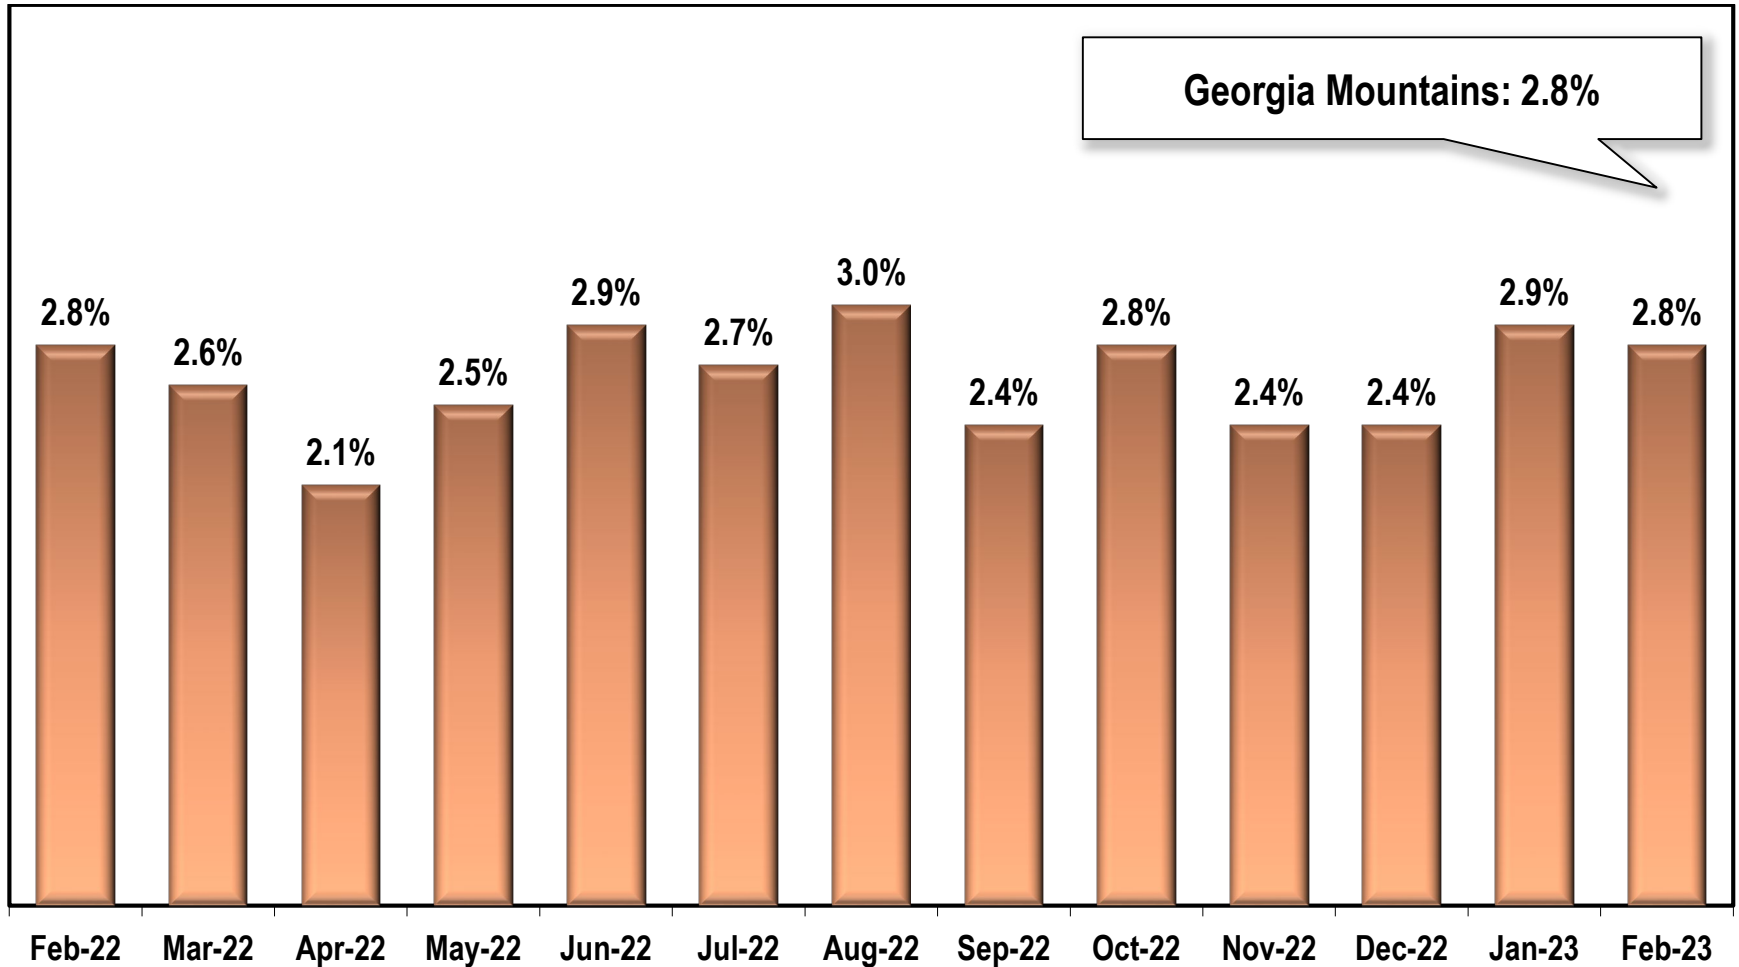

Georgia Mountains Area Unemployment Rate

(Not Seasonally Adjusted)

Note: Georgia Mountains Region includes Banks, Dawson, Franklin, Habersham, Hall, Hart, Lumpkin, Rabun, Stephens, Towns, Union, and White counties.