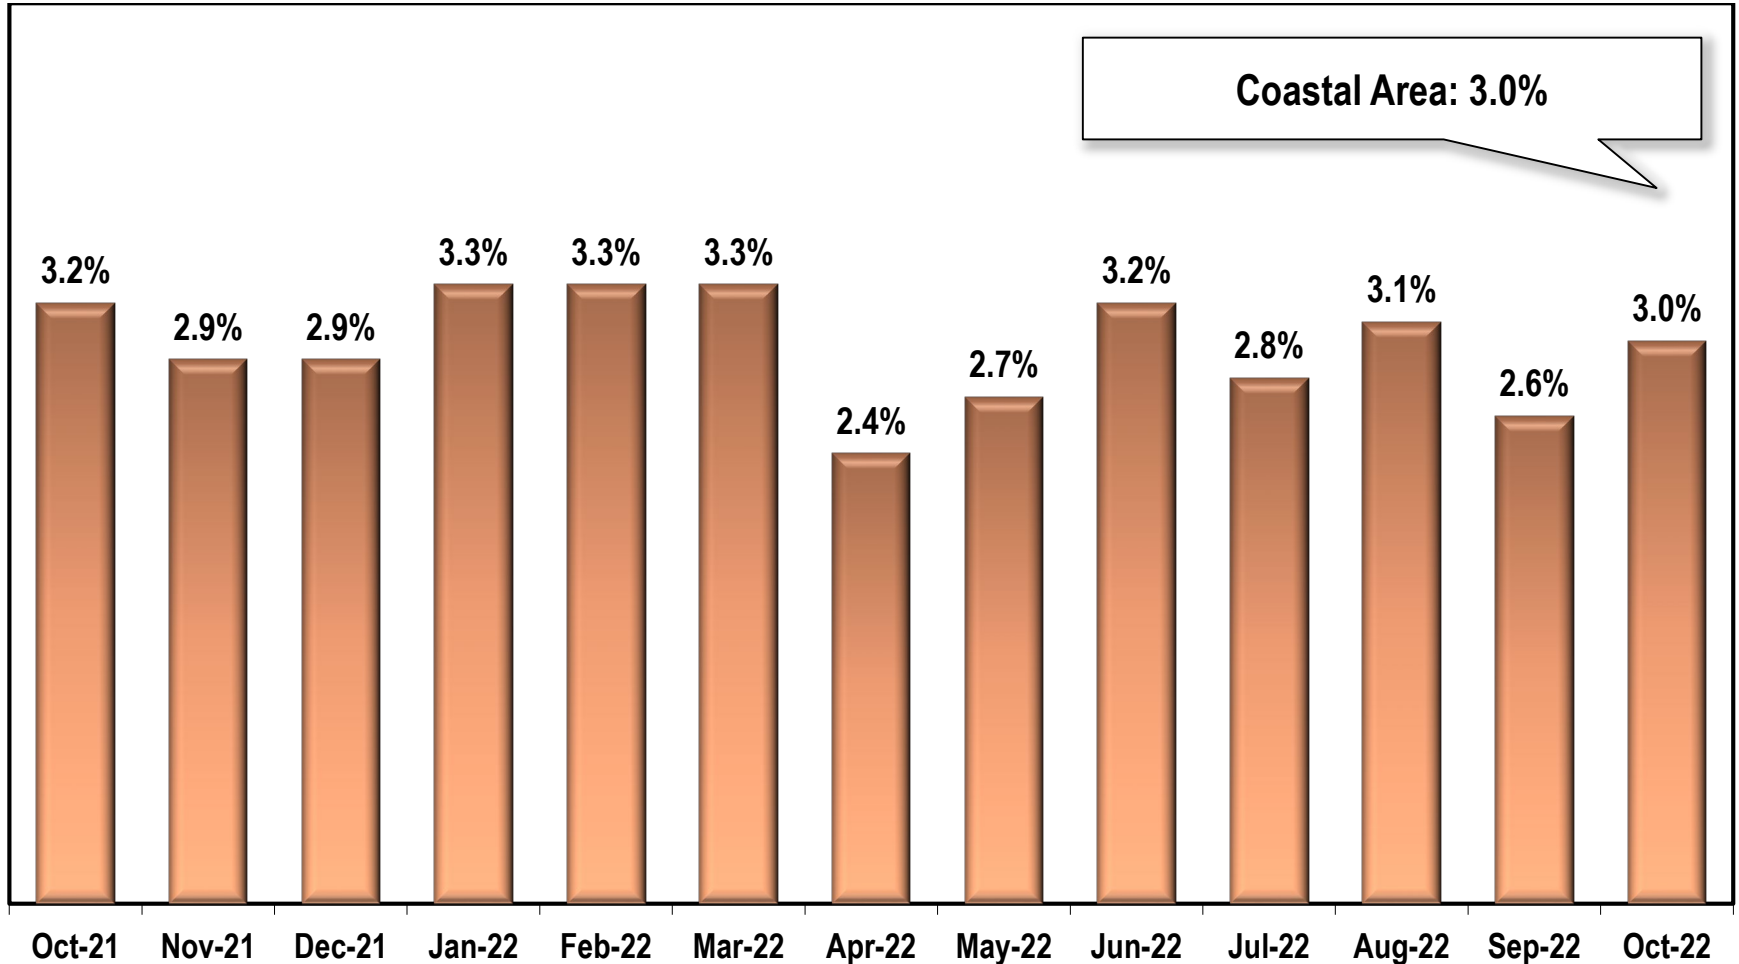

Coastal Area Unemployment Rate

(Not Seasonally Adjusted)

Note: Coastal Region includes Bryan, Bulloch, Camden, Chatham, Effingham, Glynn, Liberty, Long, McIntosh, and Screven counties.

Source: Georgia Department of Labor – Mark Butler, Commissioner