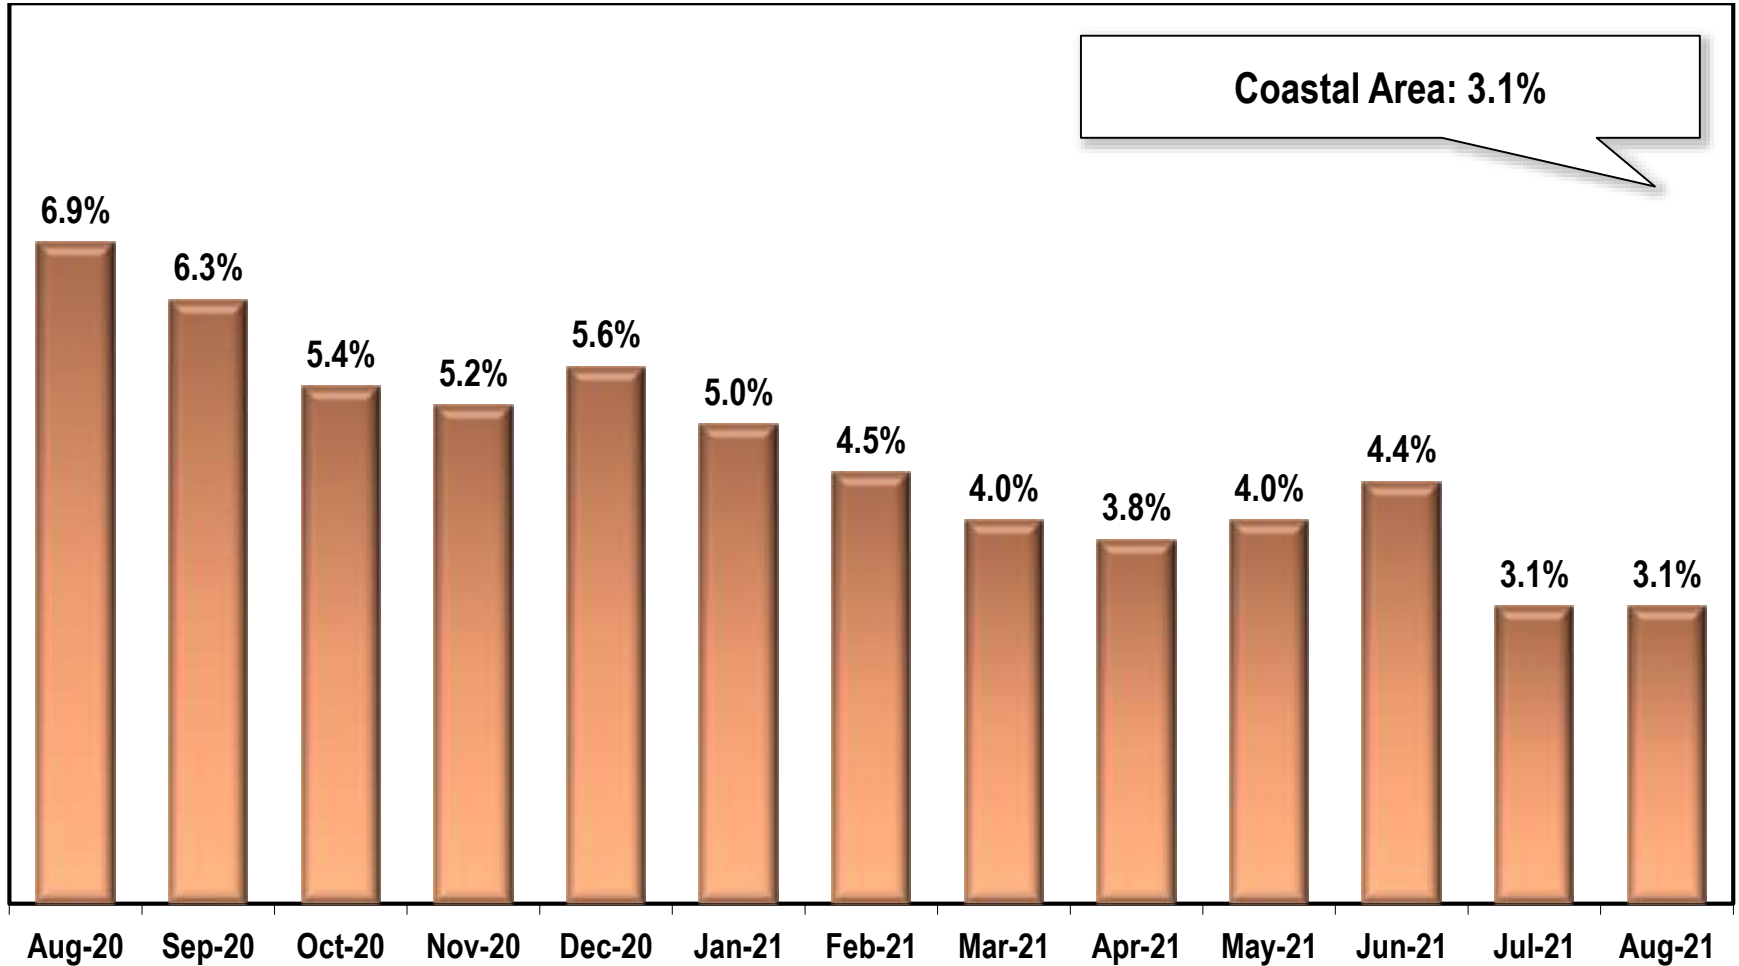

Coastal Area Unemployment Rate

(Not Seasonally Adjusted)

Note: Coastal Region includes Bryan, Bulloch, Camden, Chatham, Effingham, Glynn, Liberty, Long, McIntosh, and Screven counties.

Source: Georgia Department of Labor – Mark Butler, Commissioner