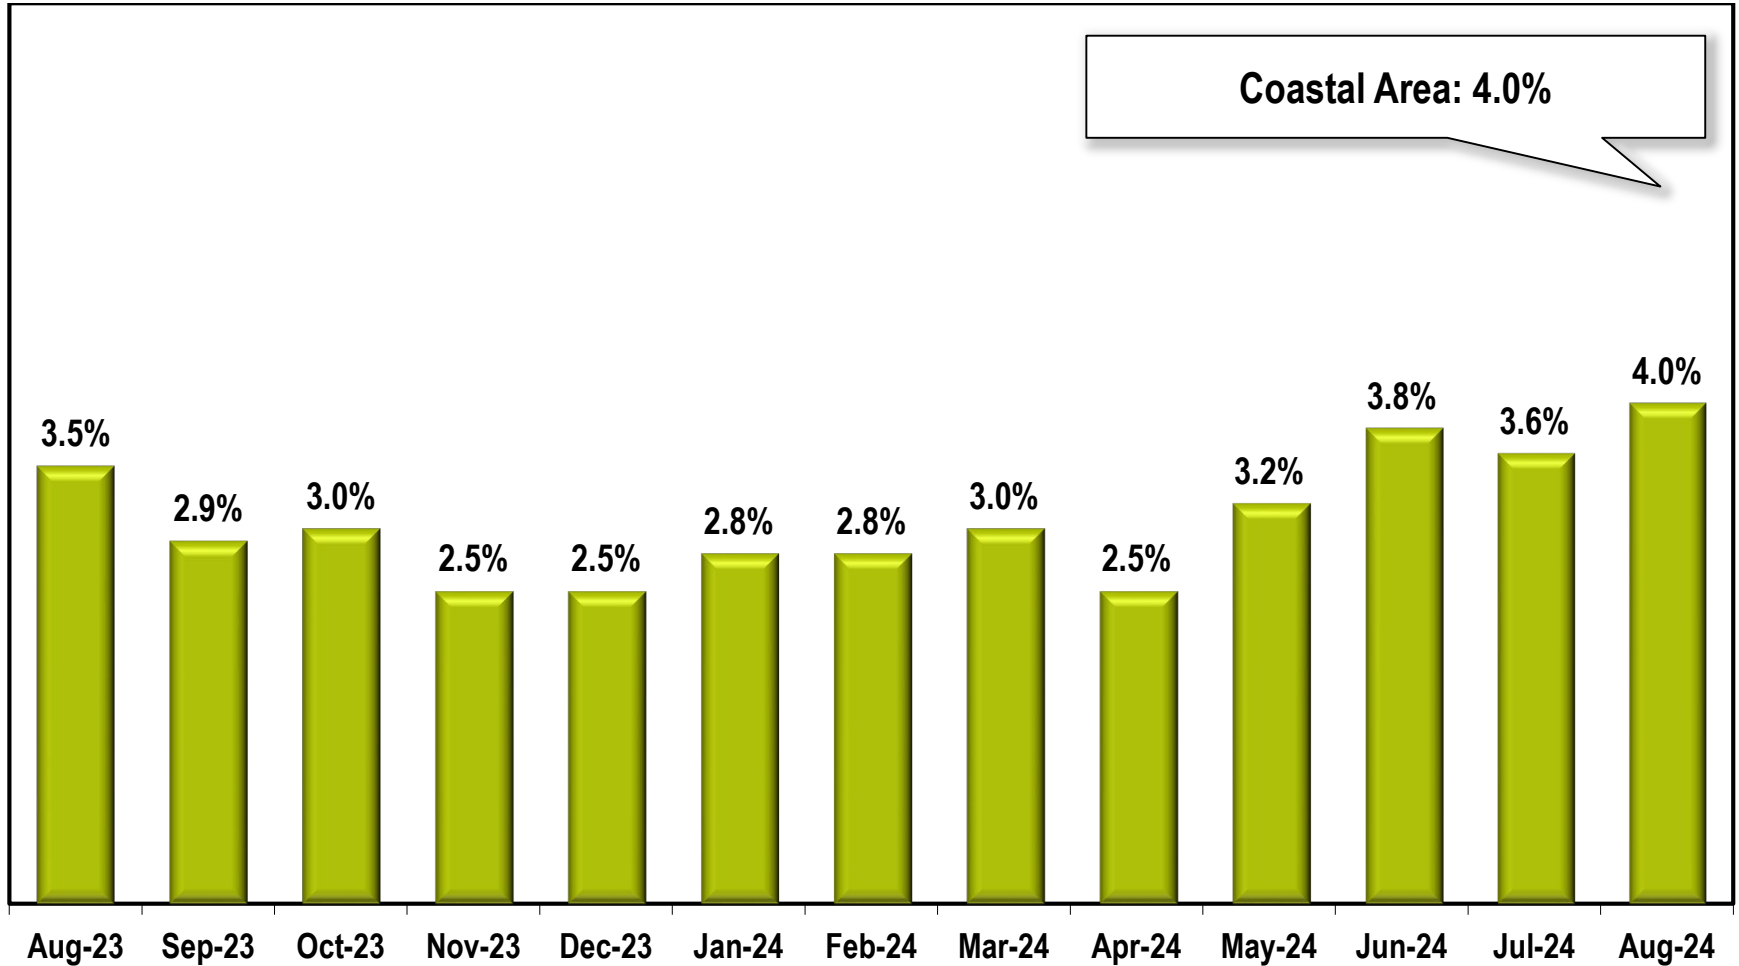

Coastal Area Unemployment Rate

(Not Seasonally Adjusted)

Note: Coastal Region includes Bryan, Bulloch, Camden, Chatham, Effingham, Glynn, Liberty, Long, McIntosh, and Screven counties.

Source: Georgia Department of Labor – Bruce Thompson, Commissioner