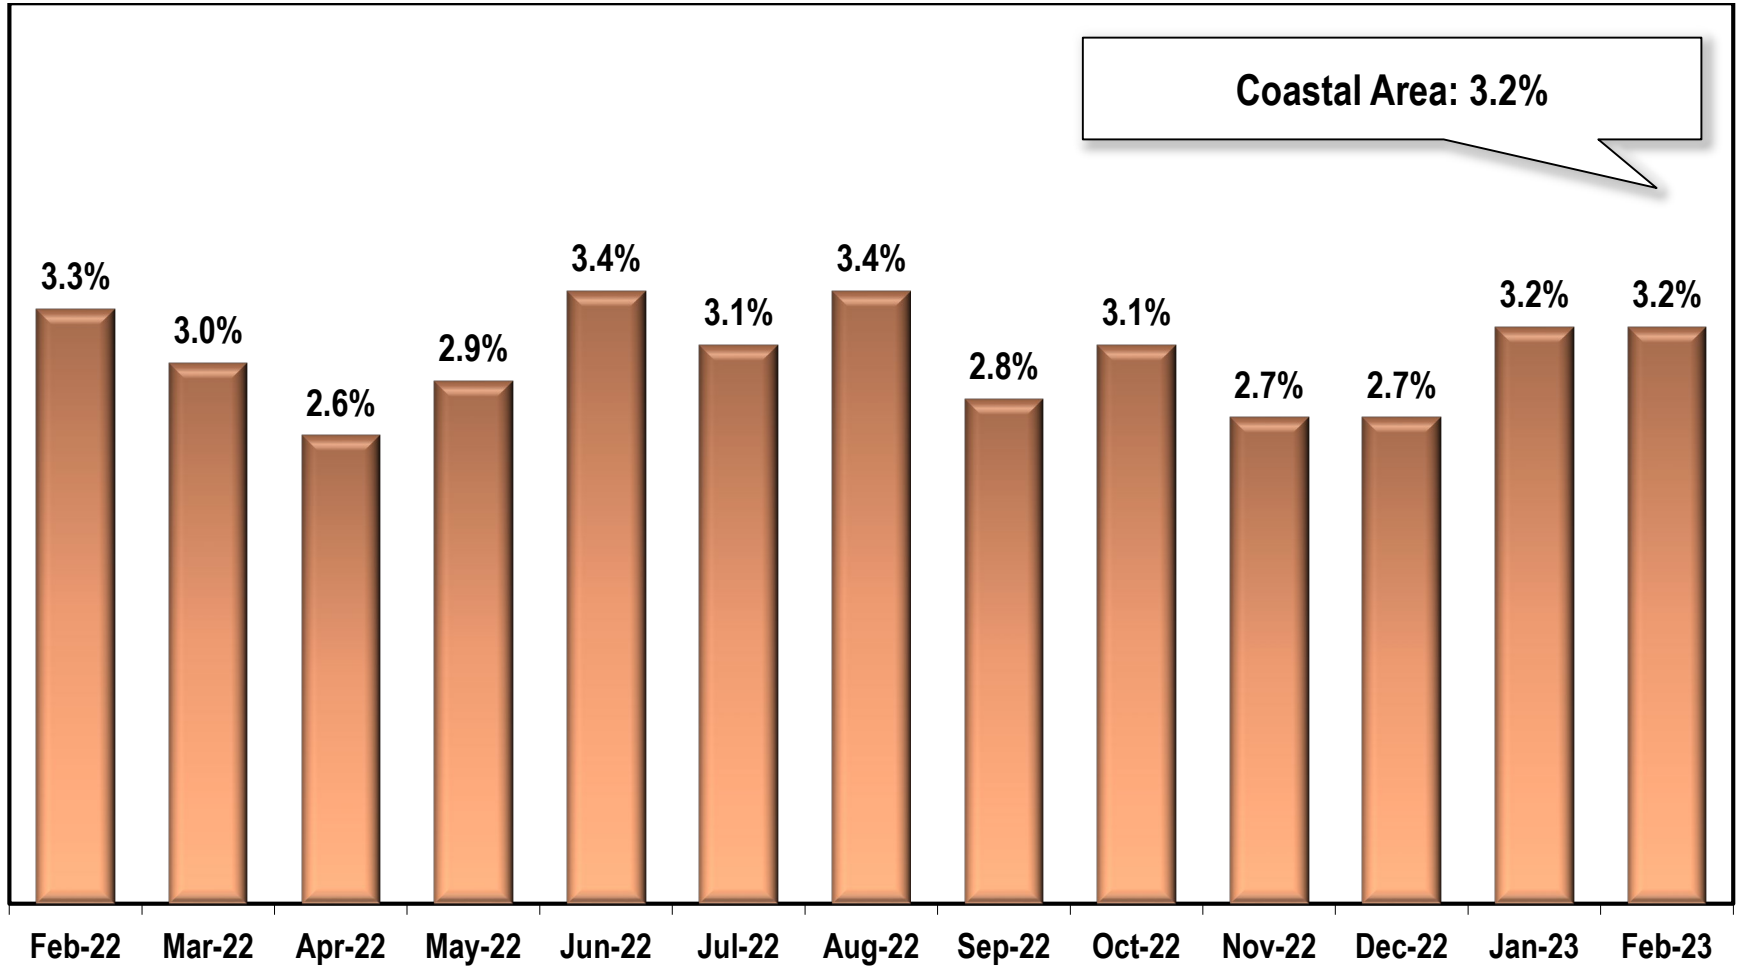

Coastal Area Unemployment Rate

(Not Seasonally Adjusted)

Note: Coastal Region includes Bryan, Bulloch, Camden, Chatham, Effingham, Glynn, Liberty, Long, McIntosh, and Screven counties.

Source: Georgia Department of Labor – Bruce Thompson, Commissioner