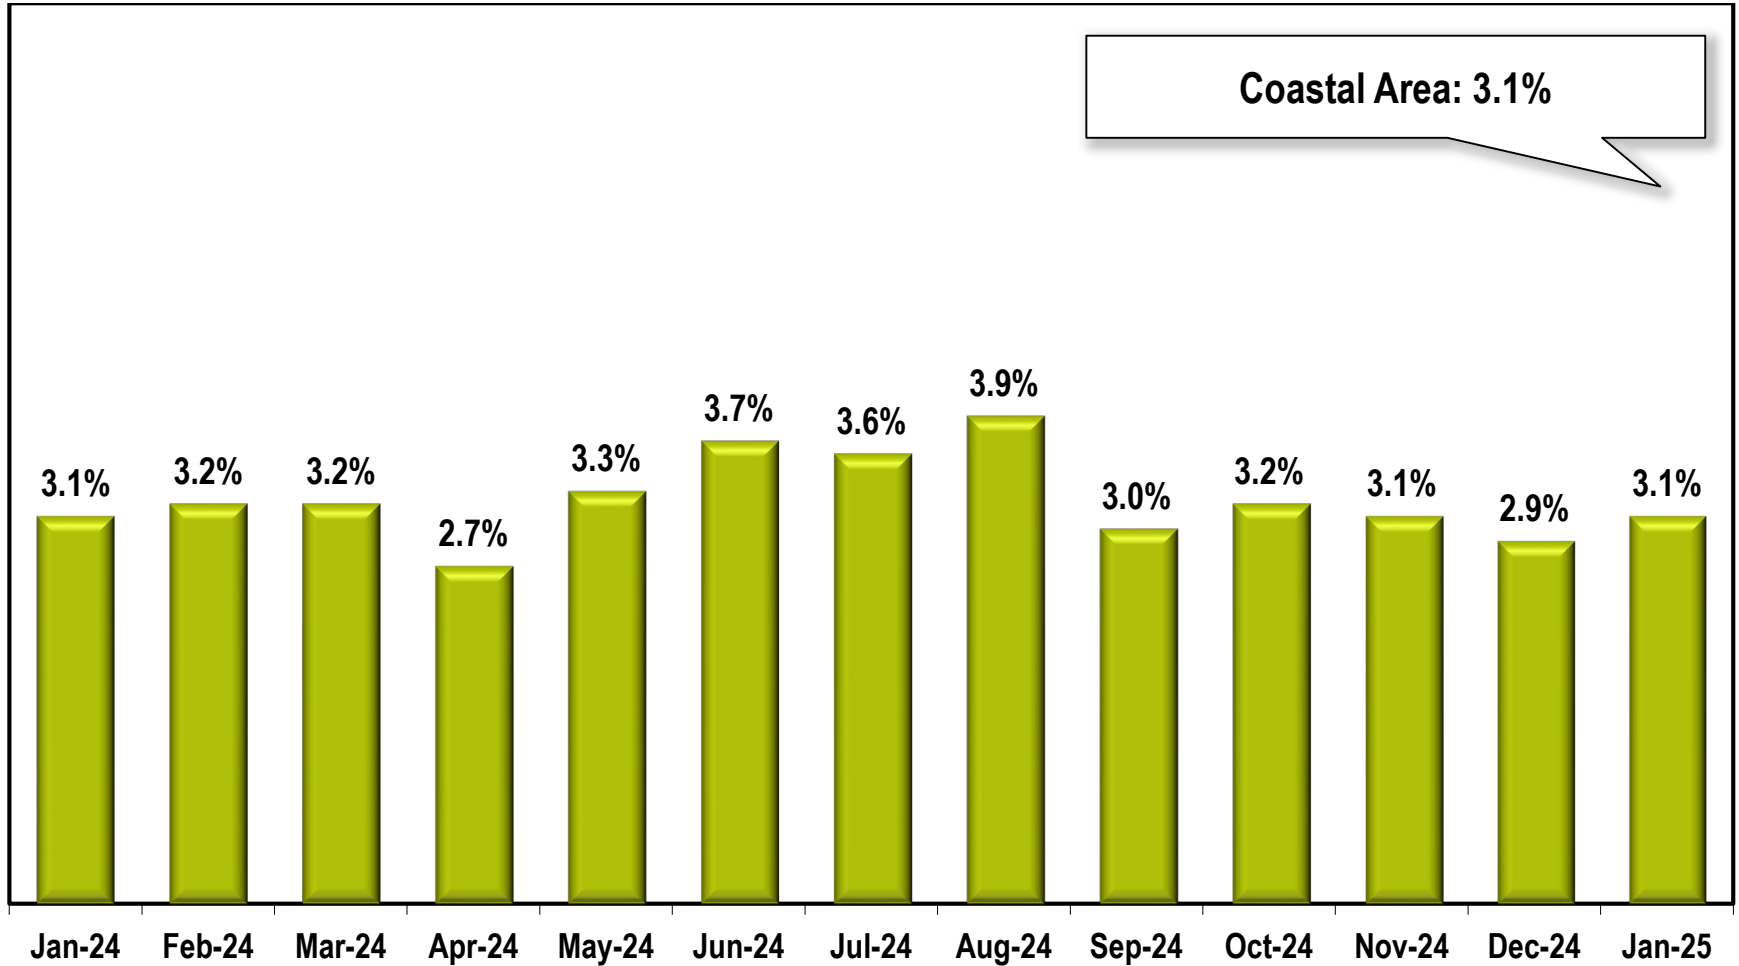

Coastal Area Unemployment Rate

(Not Seasonally Adjusted)

Note: Coastal Region includes Bryan, Bulloch, Camden, Chatham, Effingham, Glynn, Liberty, Long, McIntosh, and Screven counties.

Source: Georgia Department of Labor – Bruce Thompson, Commissioner