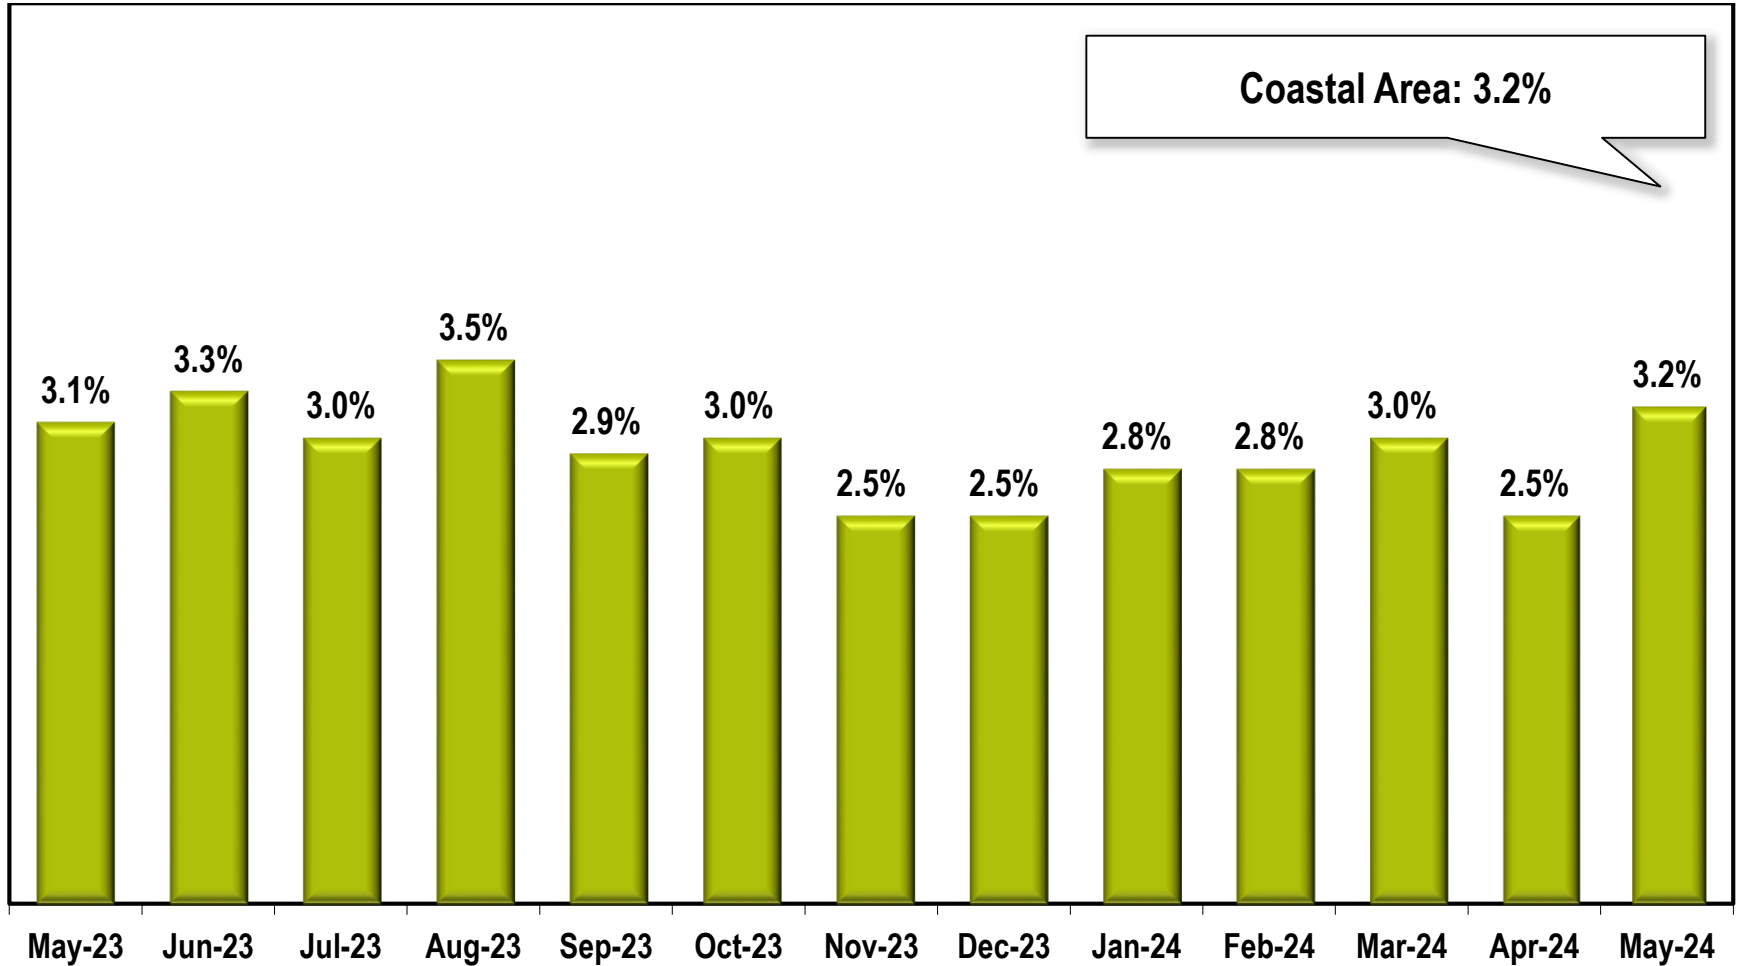

# Coastal Area Unemployment Rate

(Not Seasonally Adjusted)

Note: Coastal Region includes Bryan, Bulloch, Camden, Chatham, Effingham, Glynn, Liberty, Long, McIntosh, and Screven counties.

Source: Georgia Department of Labor – Bruce Thompson, Commissioner