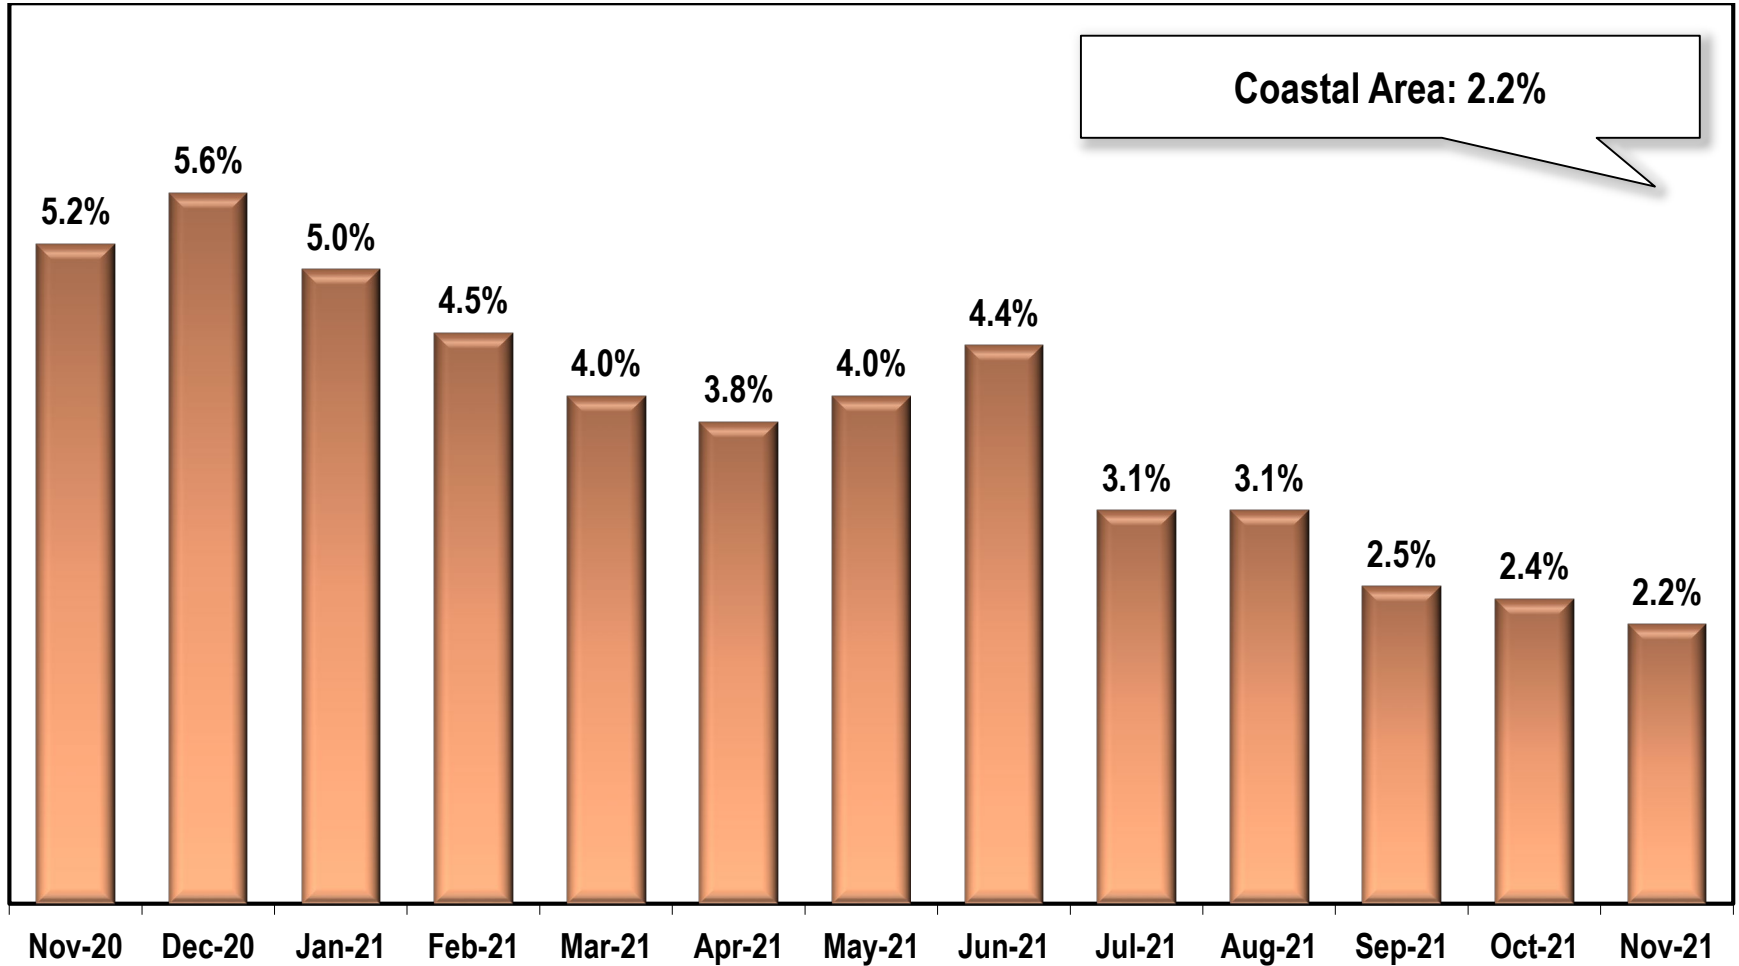

Coastal Area Unemployment Rate

(Not Seasonally Adjusted)

Note: Coastal Region includes Bryan, Bulloch, Camden, Chatham, Effingham, Glynn, Liberty, Long, McIntosh, and Screven counties.

Source: Georgia Department of Labor – Mark Butler, Commissioner