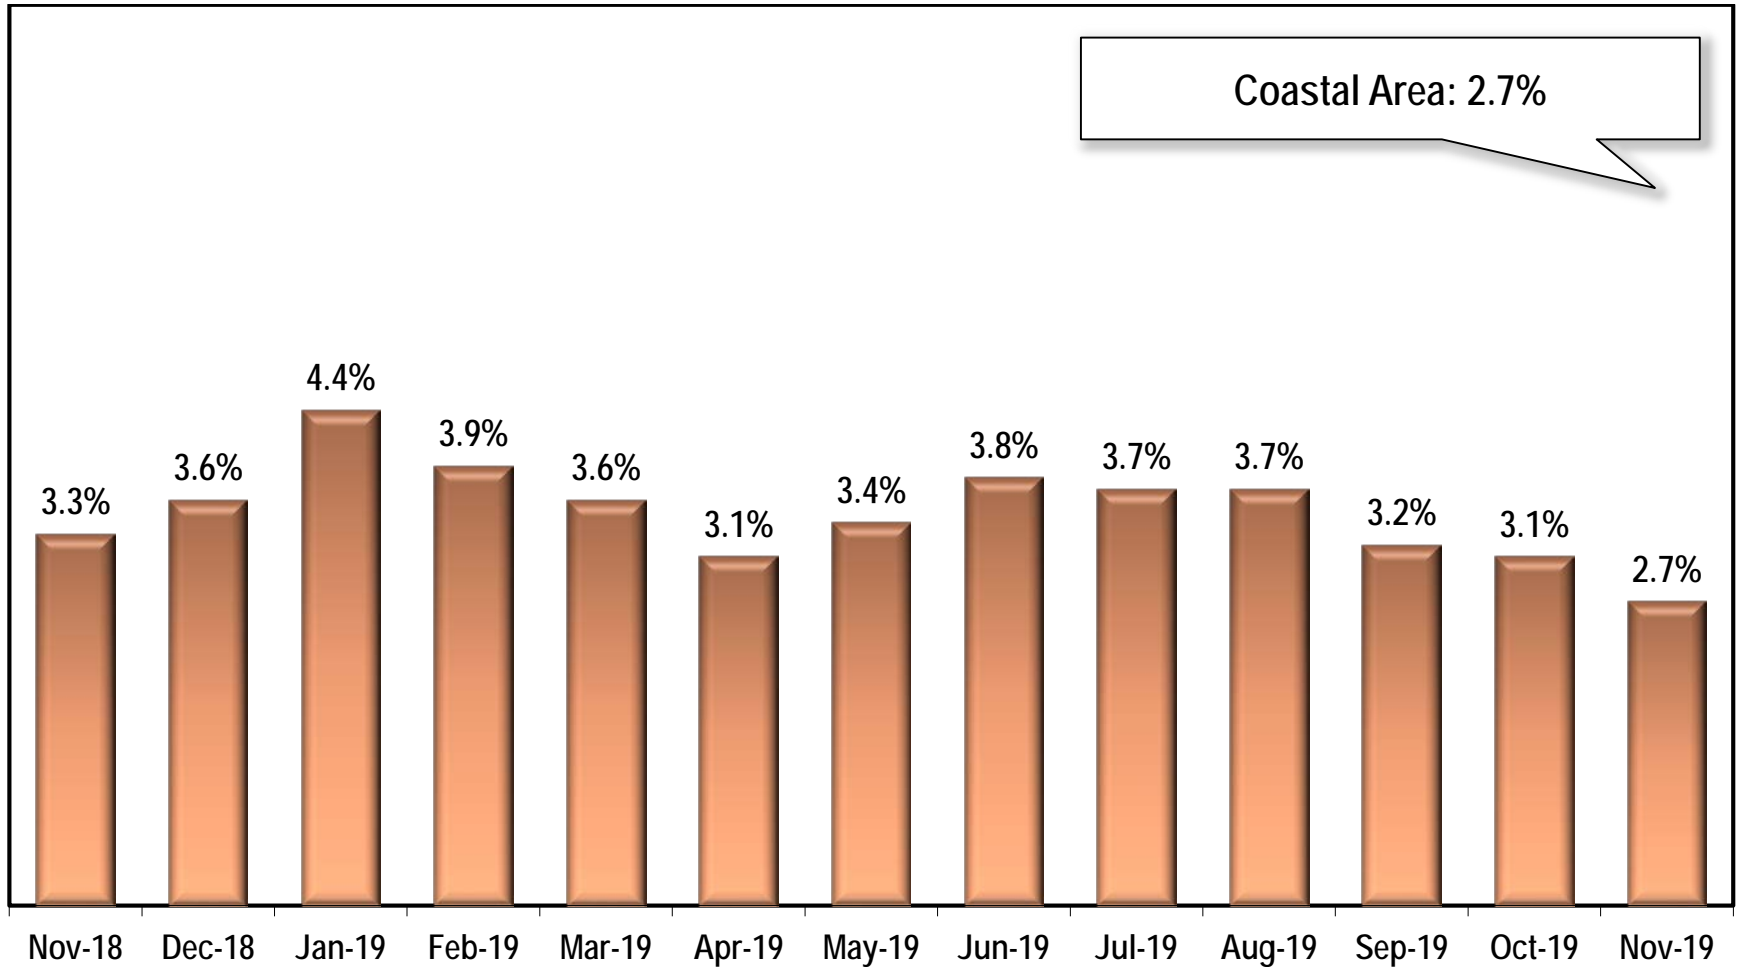

# Coastal Area Unemployment Rate

(Not Seasonally Adjusted)

Note: Coastal Region includes Bryan, Bulloch, Camden, Chatham, Effingham, Glynn, Liberty, Long, McIntosh, and Screven counties.

Source: Georgia Department of Labor – Mark Butler, Commissioner