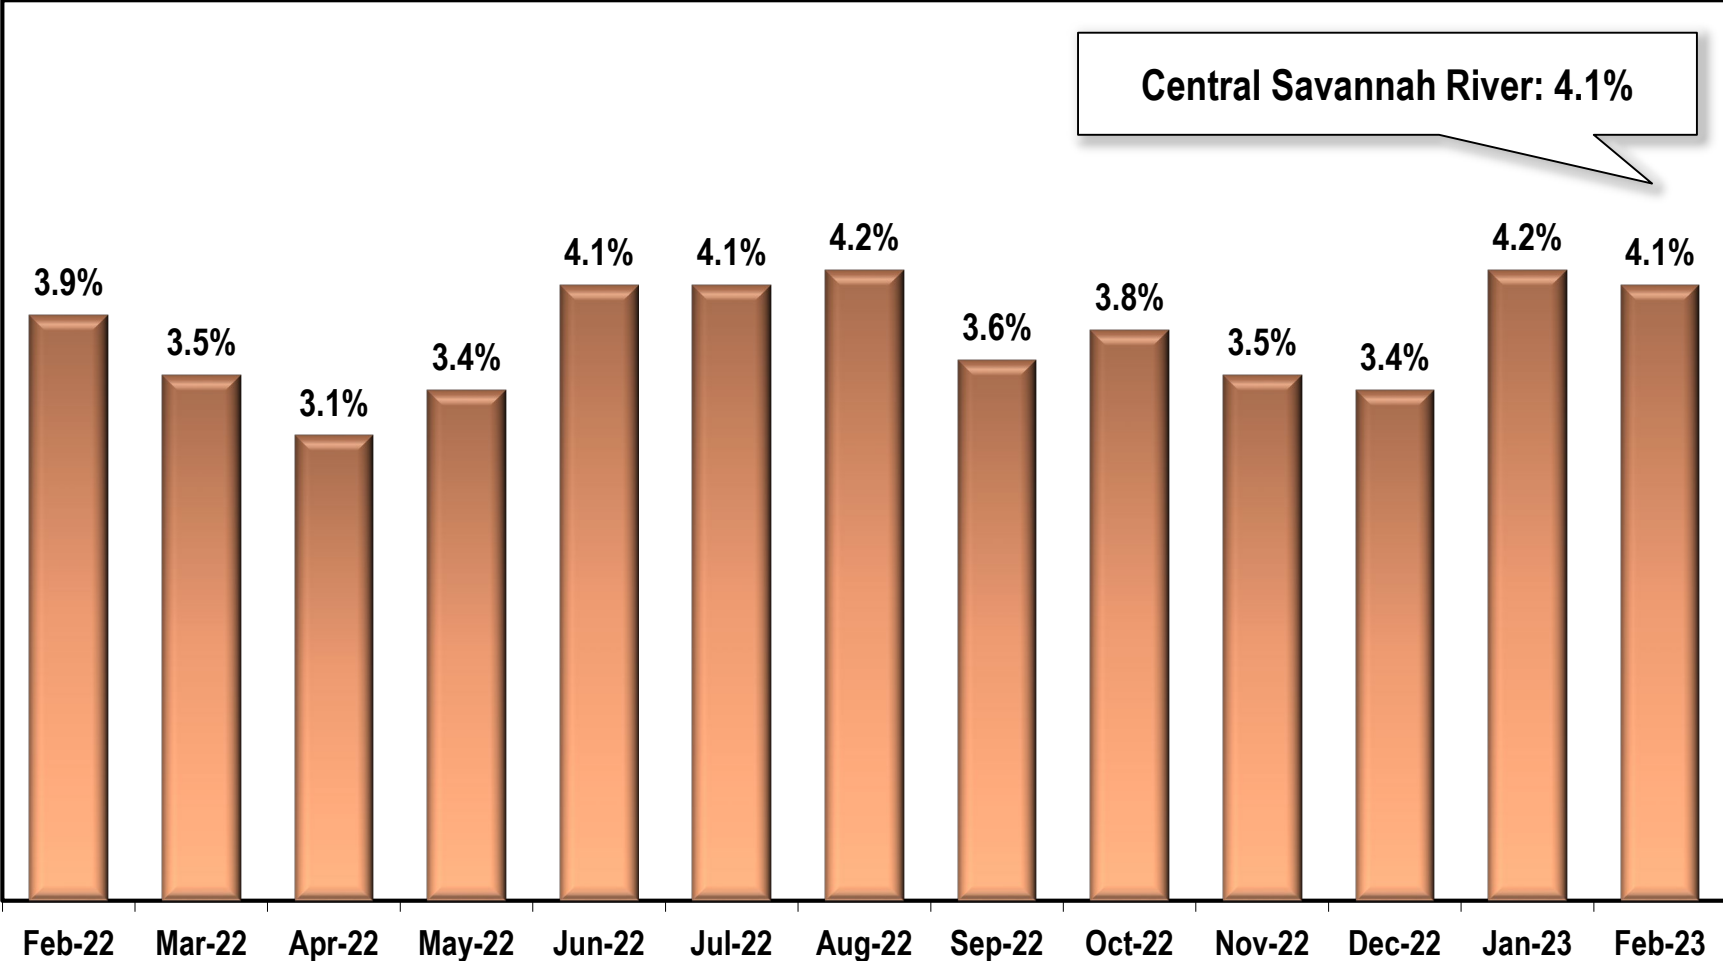

Central Savannah River Area Unemployment Rate

(Not Seasonally Adjusted)

Note: Central Savannah River Region includes Burke, Columbia, Glascock, Hancock, Jefferson, Jenkins, McDuffie, Richmond, Taliaferro, Warren, Washington, and Wilkes counties.