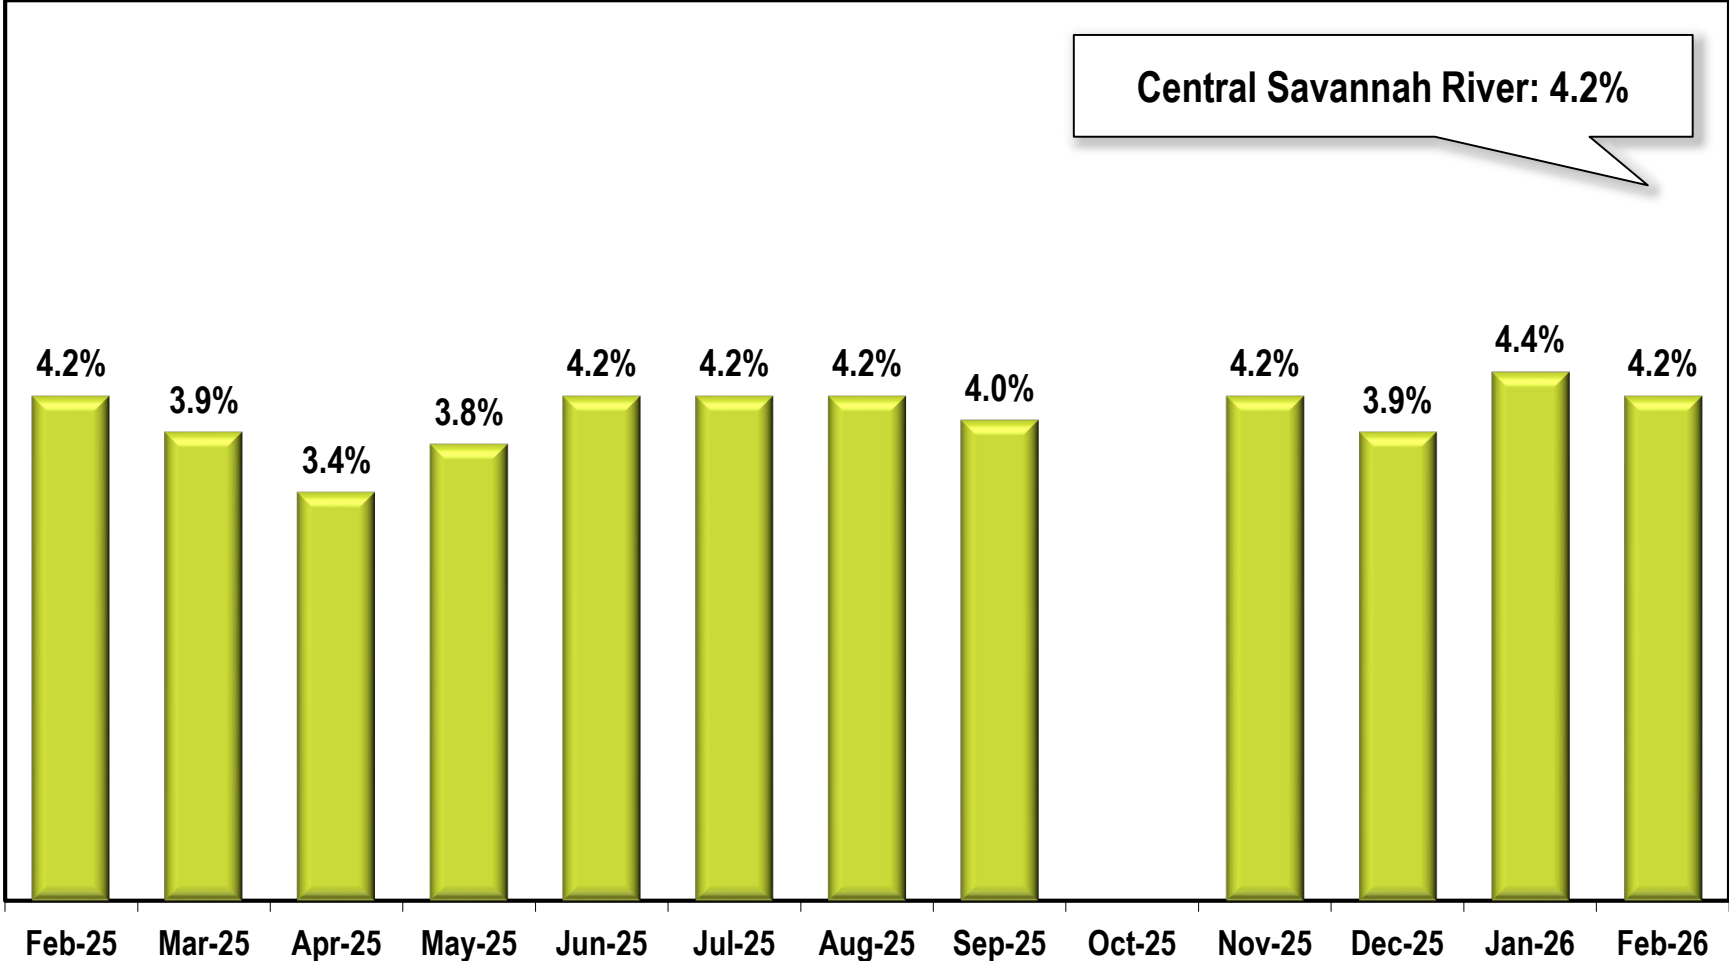

Central Savannah River Area Unemployment Rate

(Not Seasonally Adjusted)

Due to lapse in appropriations, October 2025 data is missing.

Note: Central Savannah River Region includes Burke, Columbia, Glascock, Hancock, Jefferson, Jenkins, McDuffie, Richmond, Taliaferro, Warren, Washington, and Wilkes counties.