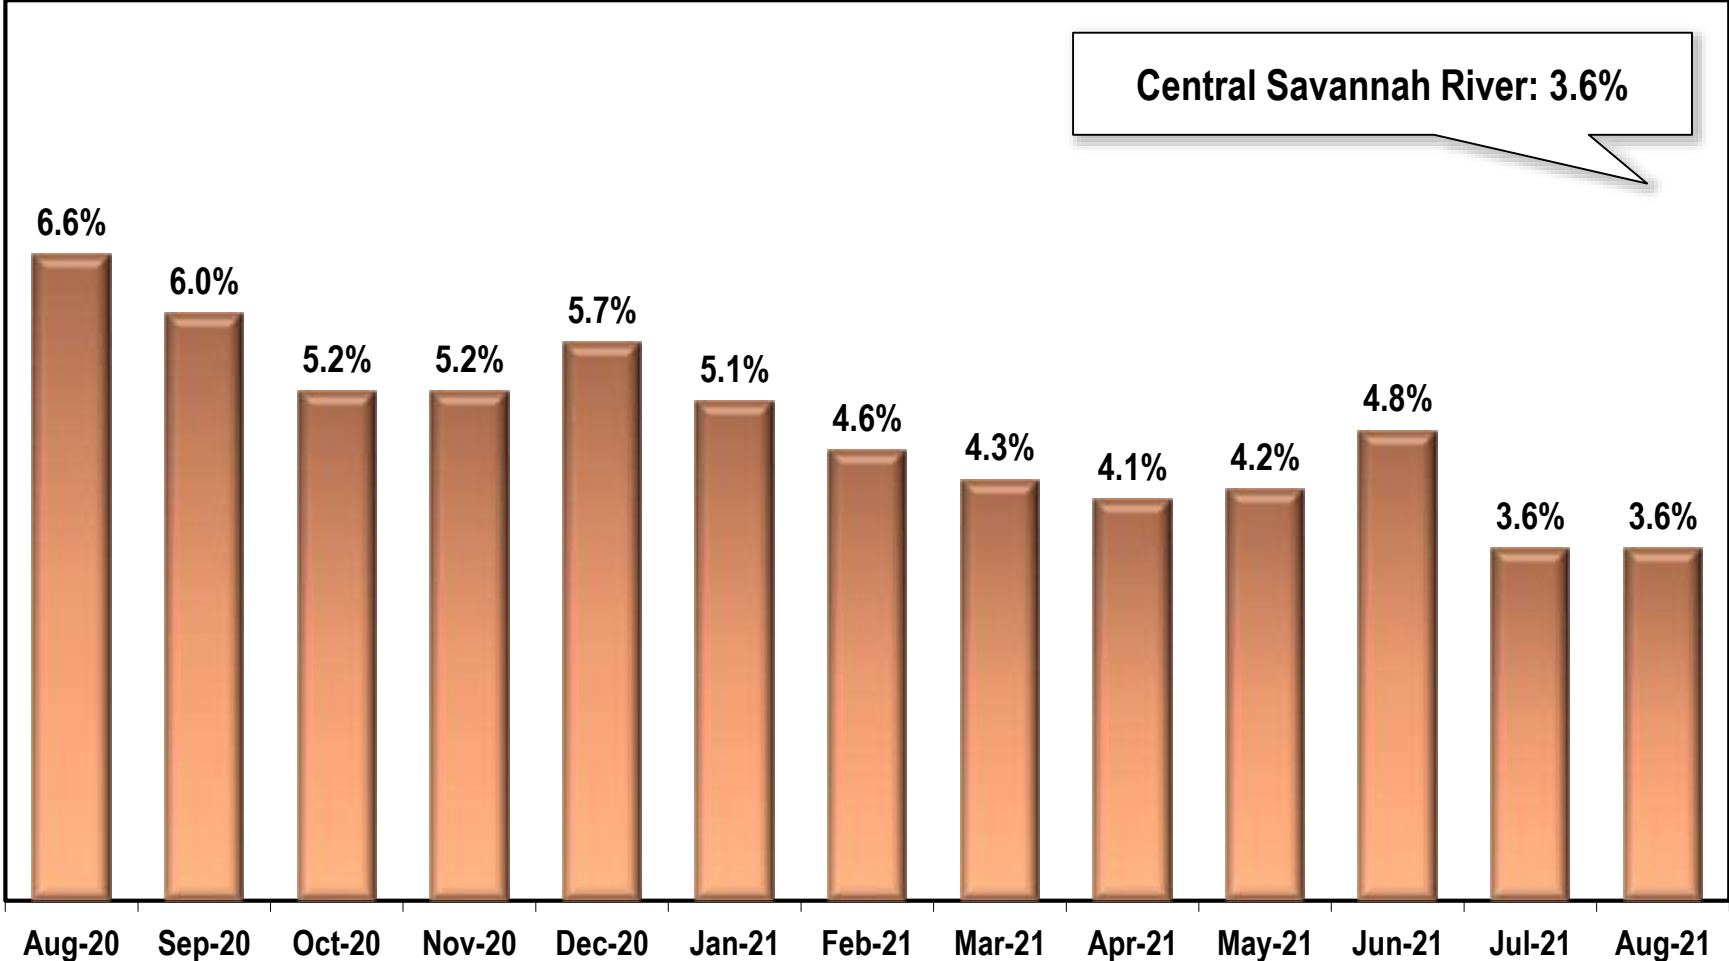

Central Savannah River Area Unemployment Rate

(Not Seasonally Adjusted)

Note: Central Savannah River Region includes Burke, Columbia, Glascock, Hancock, Jefferson, Jenkins, McDuffie, Richmond, Taliaferro, Warren, Washington, and Wilkes counties.