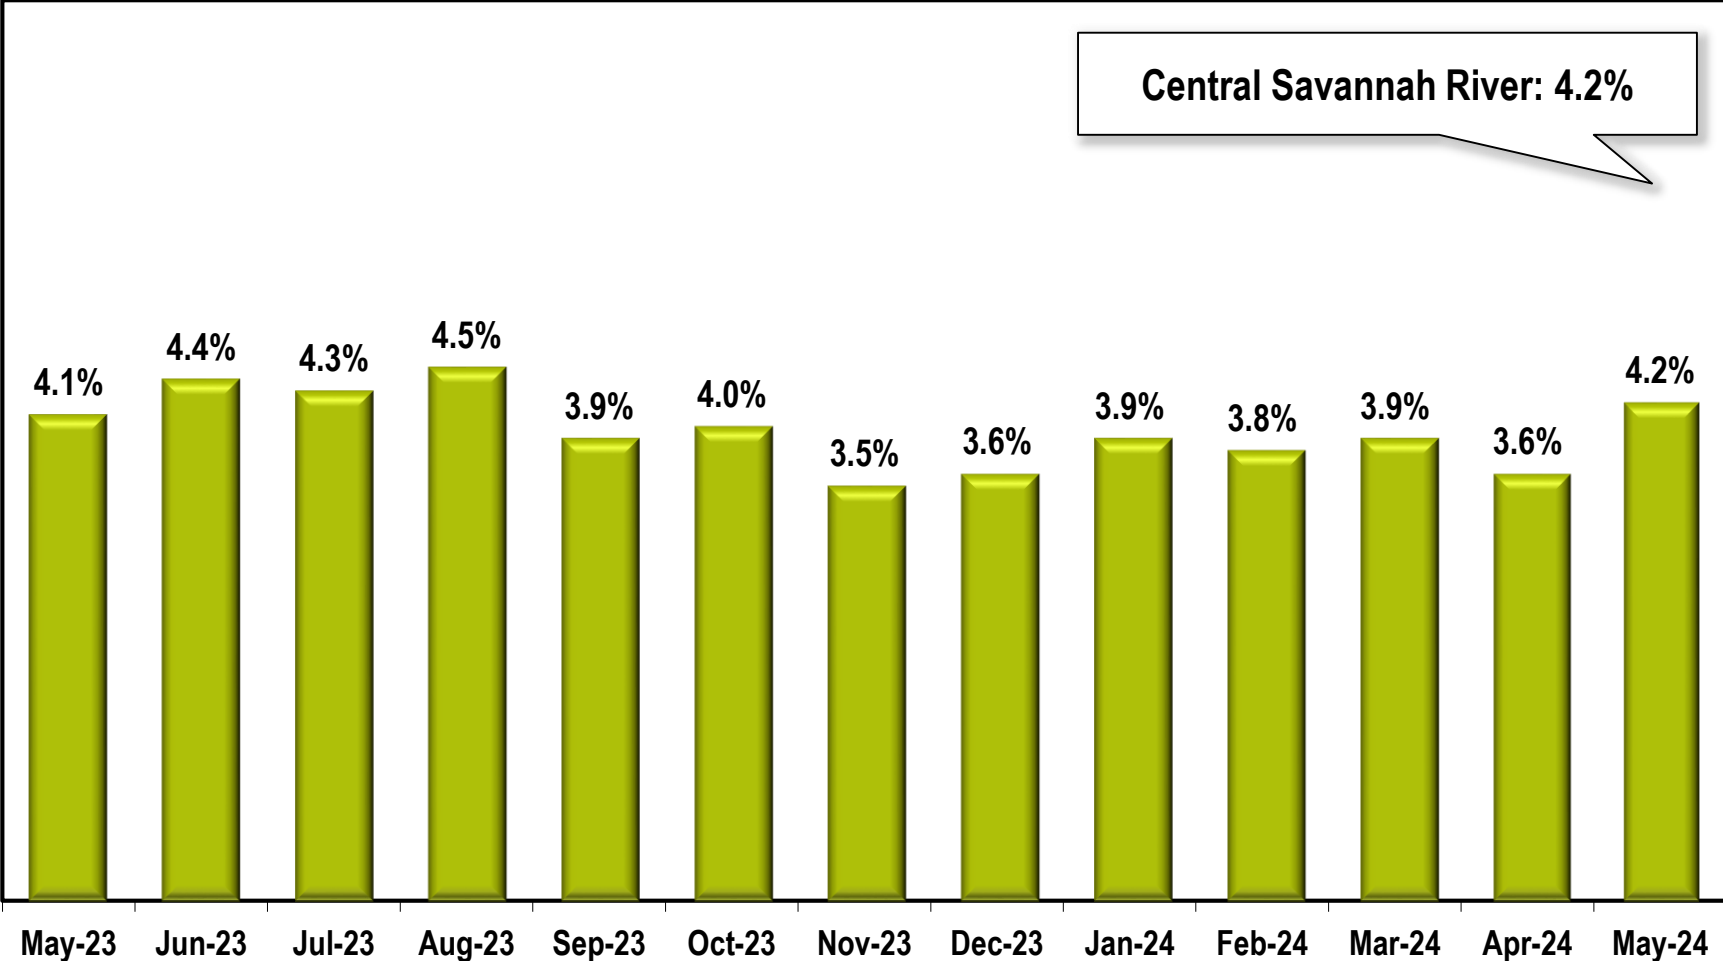

# Central Savannah River Area Unemployment Rate

(Not Seasonally Adjusted)

Note: Central Savannah River Region includes Burke, Columbia, Glascock, Hancock, Jefferson, Jenkins, McDuffie, Richmond, Taliaferro, Warren, Washington, and Wilkes counties.