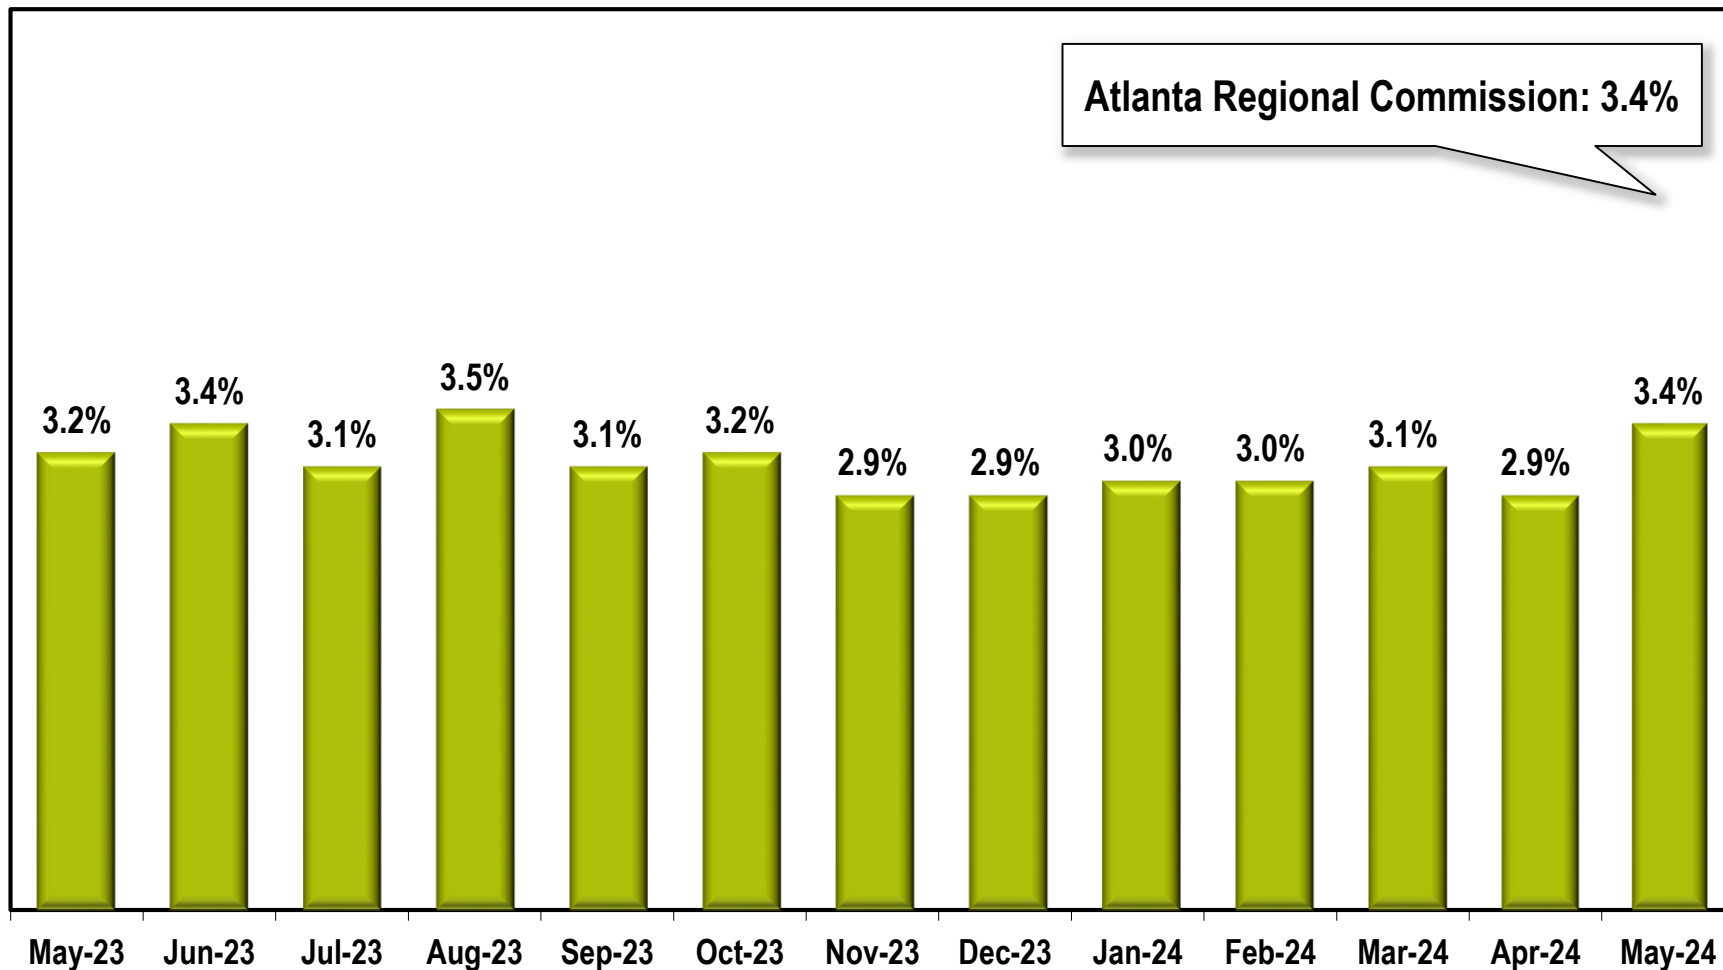

# Atlanta Regional Commission Unemployment Rate (Not Seasonally Adjusted)

Note: Atlanta Regional Commission includes Cherokee, Clayton, Cobb, DeKalb, Douglas, Fayette, Forsyth, Fulton, Gwinnett, Henry, and Rockdale counties.