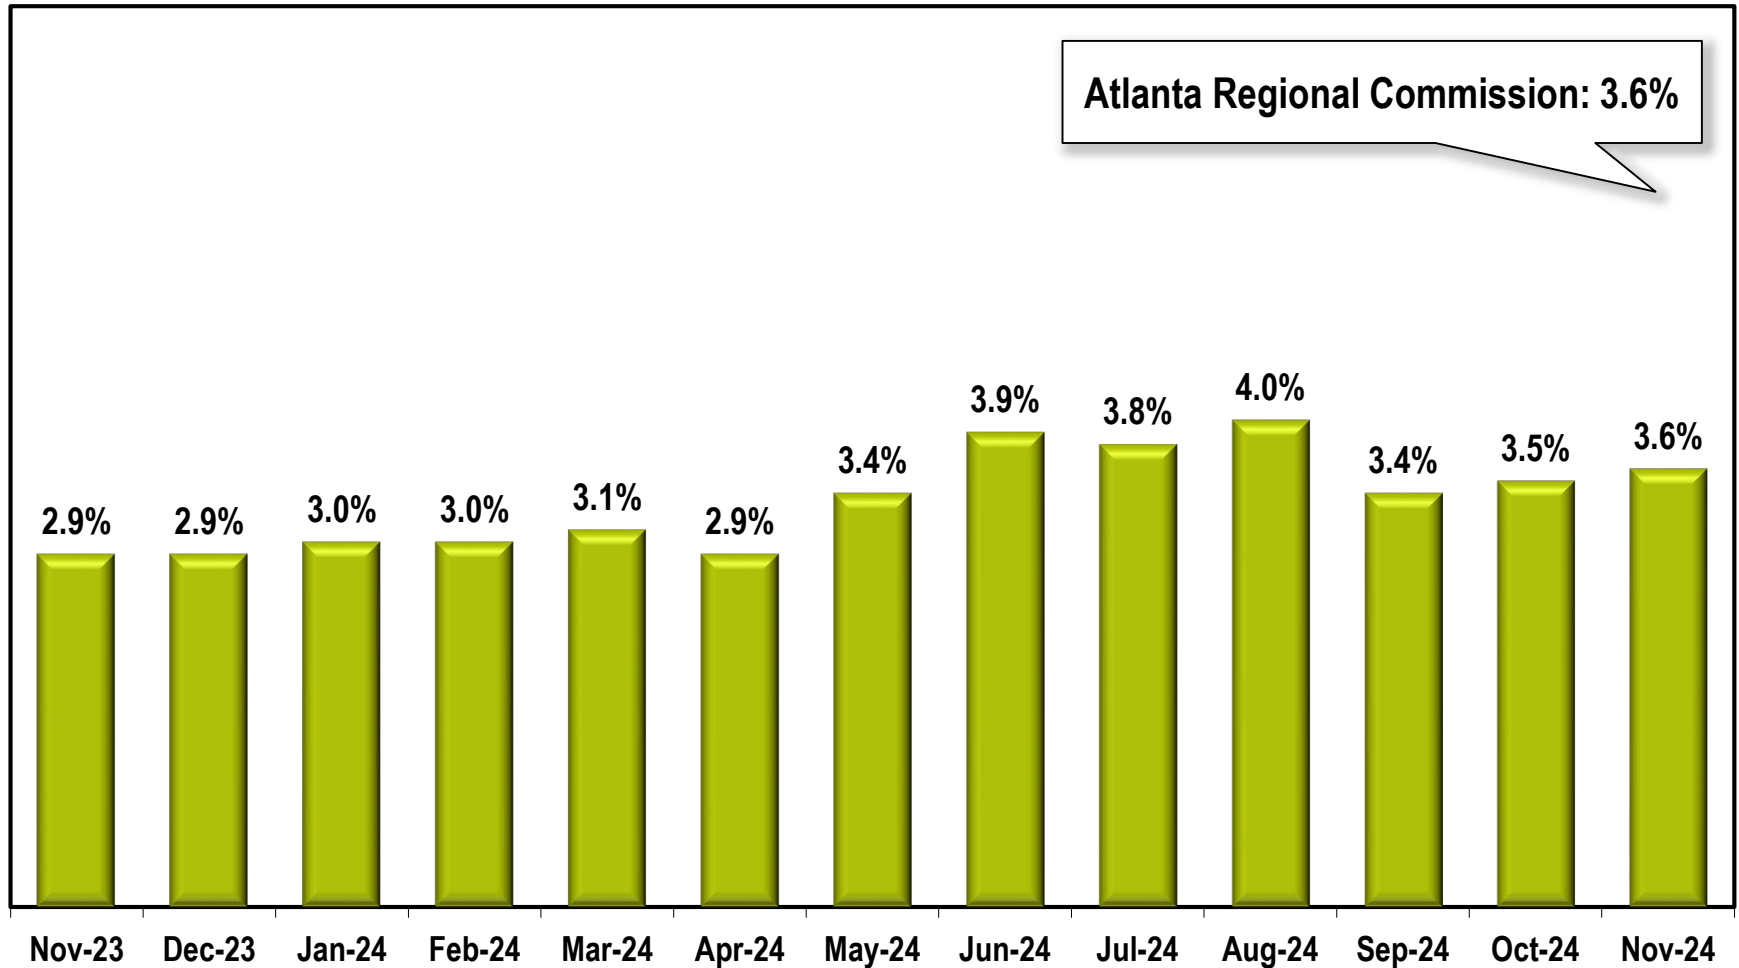

Atlanta Regional Commission Unemployment Rate (Not Seasonally Adjusted)

Note: Atlanta Regional Commission includes Cherokee, Clayton, Cobb, DeKalb, Douglas, Fayette, Forsyth, Fulton, Gwinnett, Henry, and Rockdale counties.