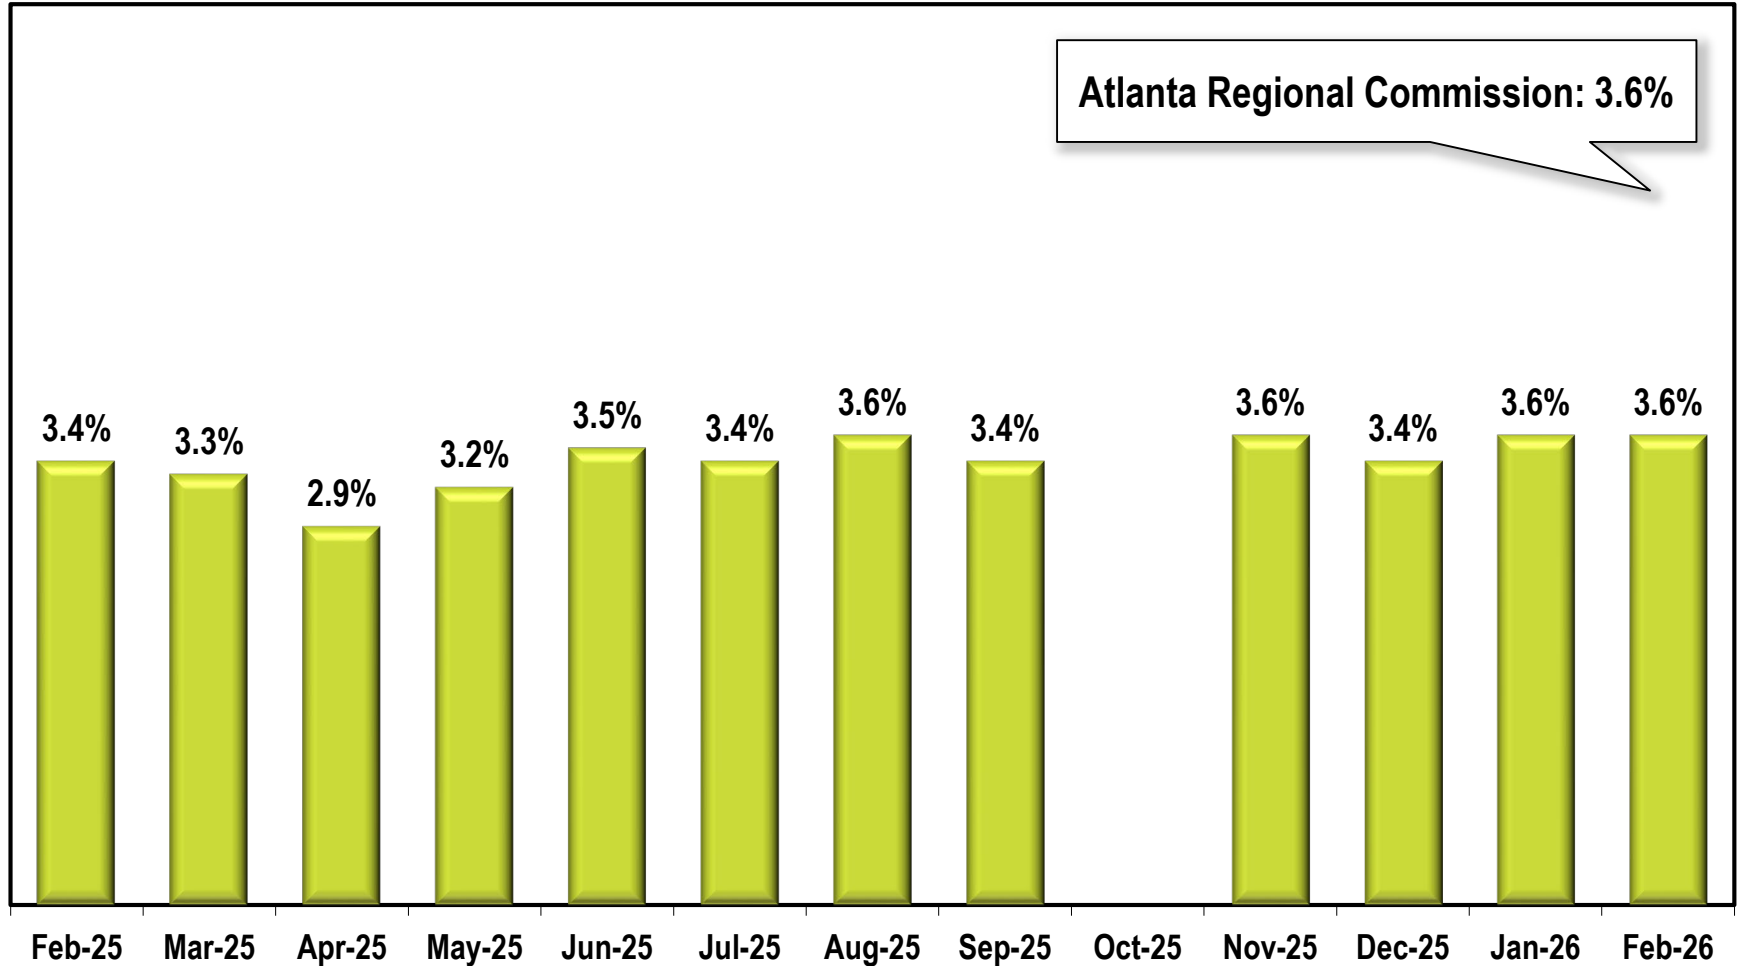

Atlanta Regional Commission Unemployment Rate (Not Seasonally Adjusted)

Due to lapse in appropriations, October 2025 data is missing.

Note: Atlanta Regional Commission includes Cherokee, Clayton, Cobb, DeKalb, Douglas, Fayette, Forsyth, Fulton, Gwinnett, Henry, and Rockdale counties.