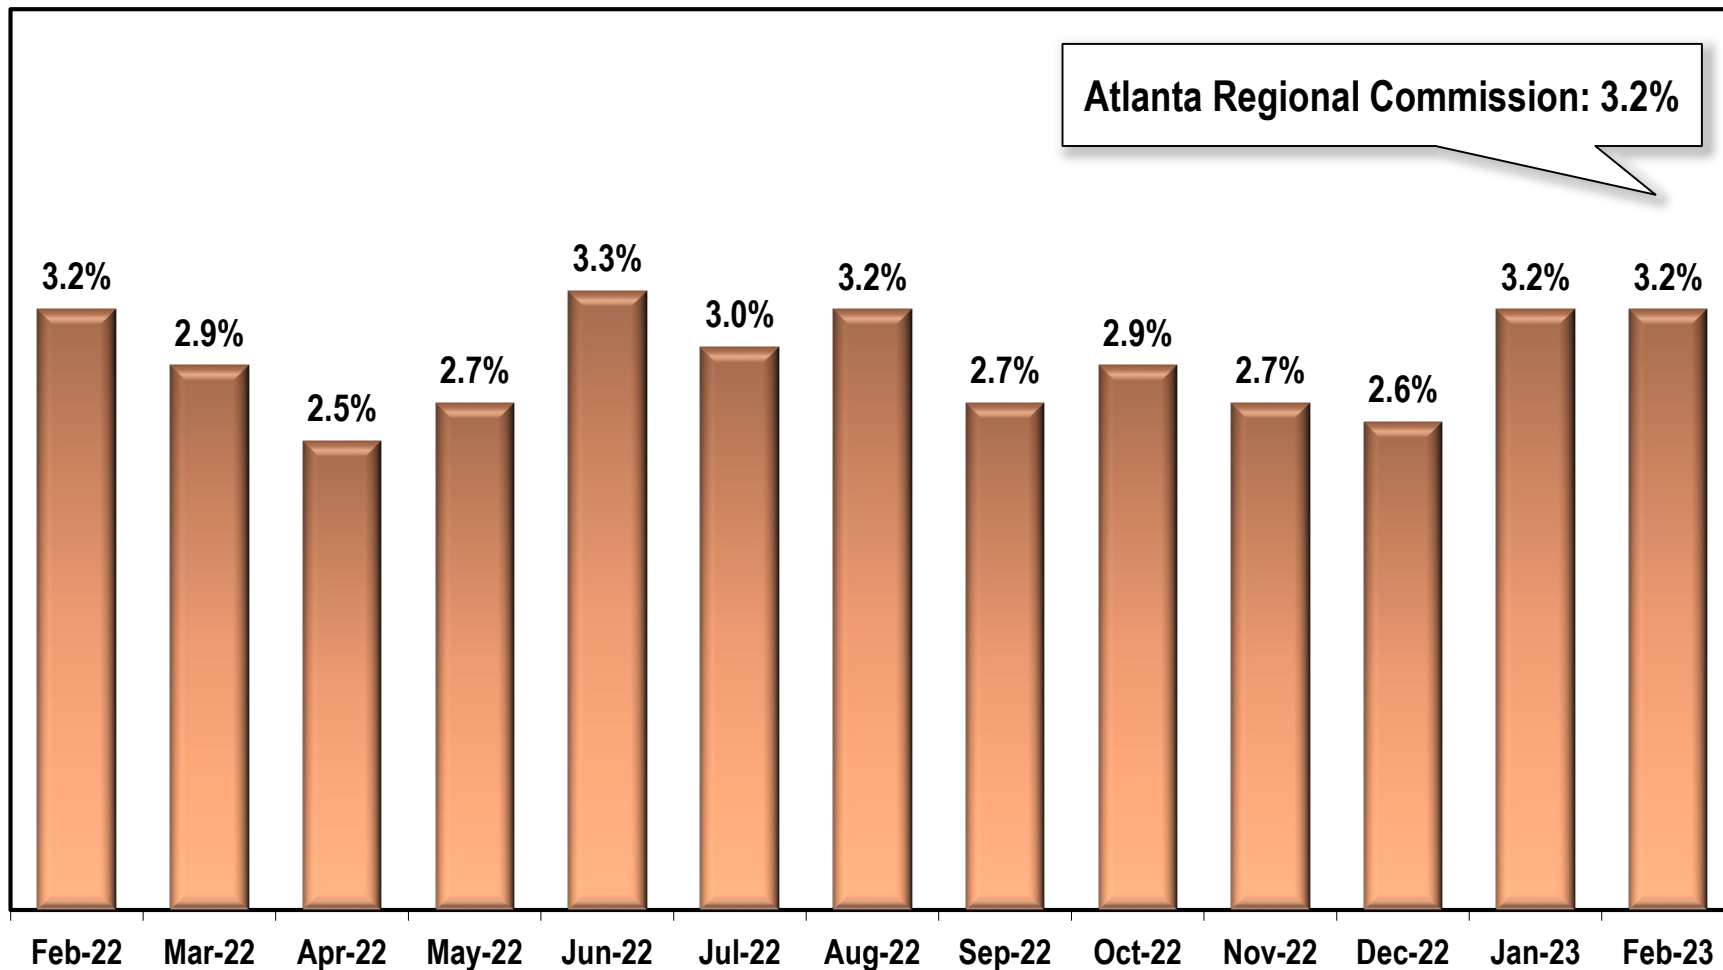

Atlanta Regional Commission Unemployment Rate (Not Seasonally Adjusted)

Note: Atlanta Regional Commission includes Cherokee, Clayton, Cobb, DeKalb, Douglas, Fayette, Forsyth, Fulton, Gwinnett, Henry, and Rockdale counties.