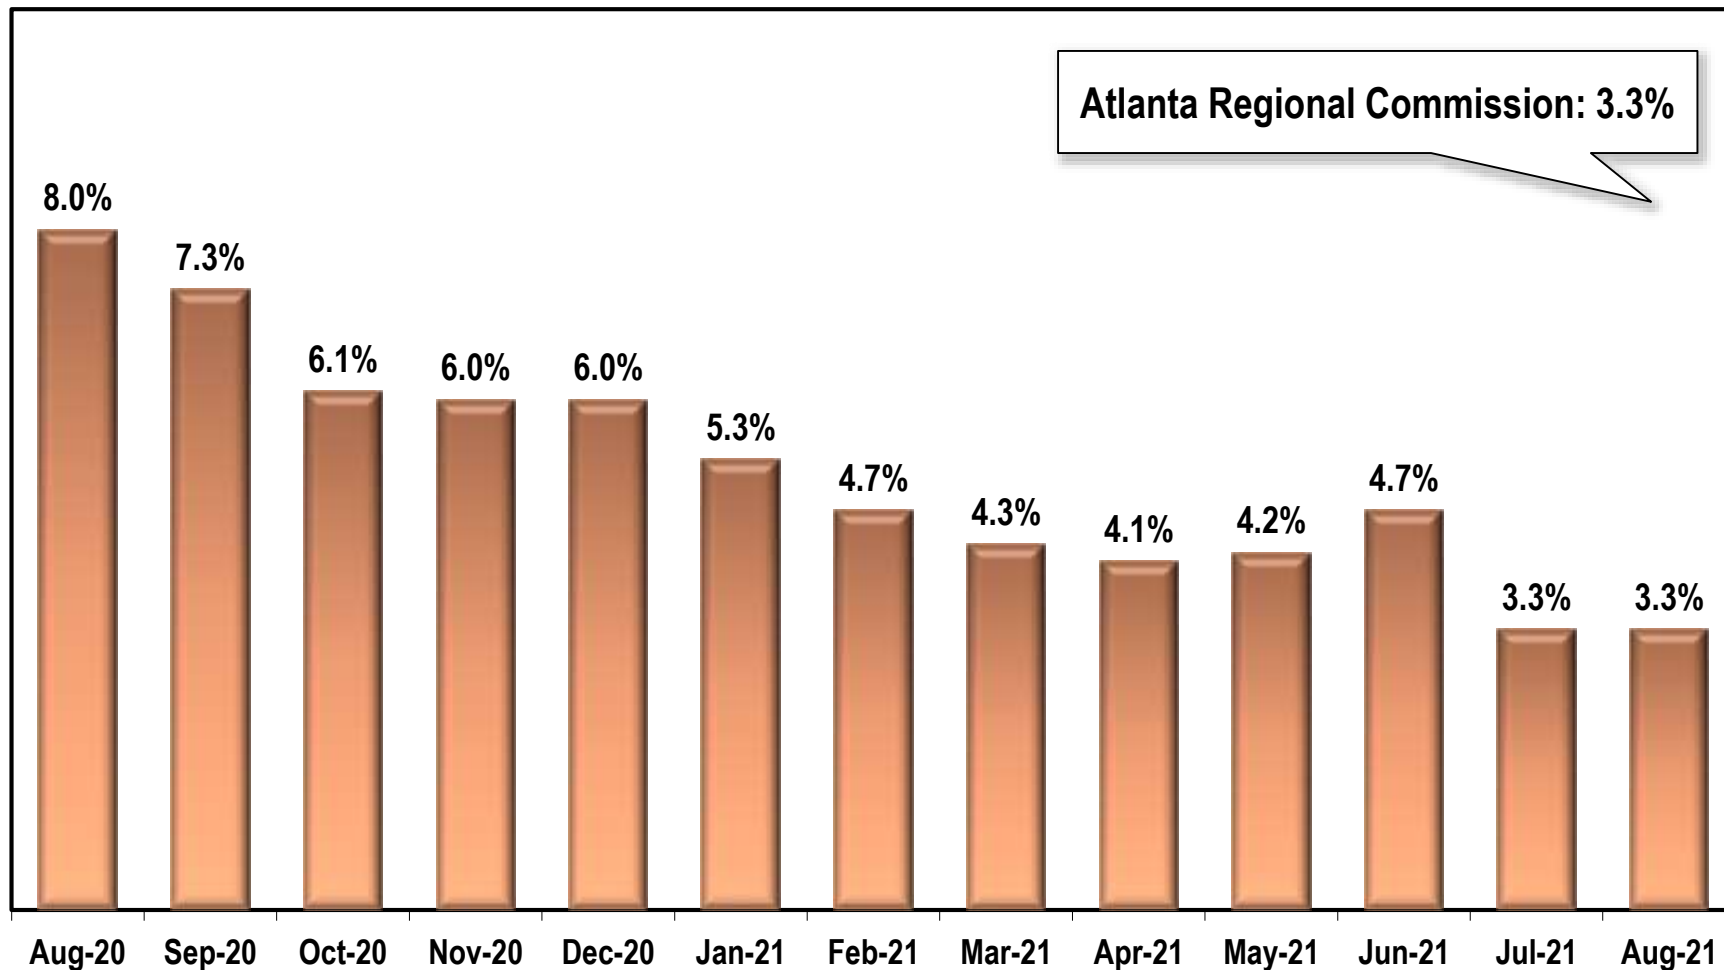

# Atlanta Regional Commission Unemployment Rate (Not Seasonally Adjusted)

Note: Atlanta Regional Commission includes Cherokee, Clayton, Cobb, DeKalb, Douglas, Fayette, Fulton, Gwinnett, Henry, and Rockdale counties.