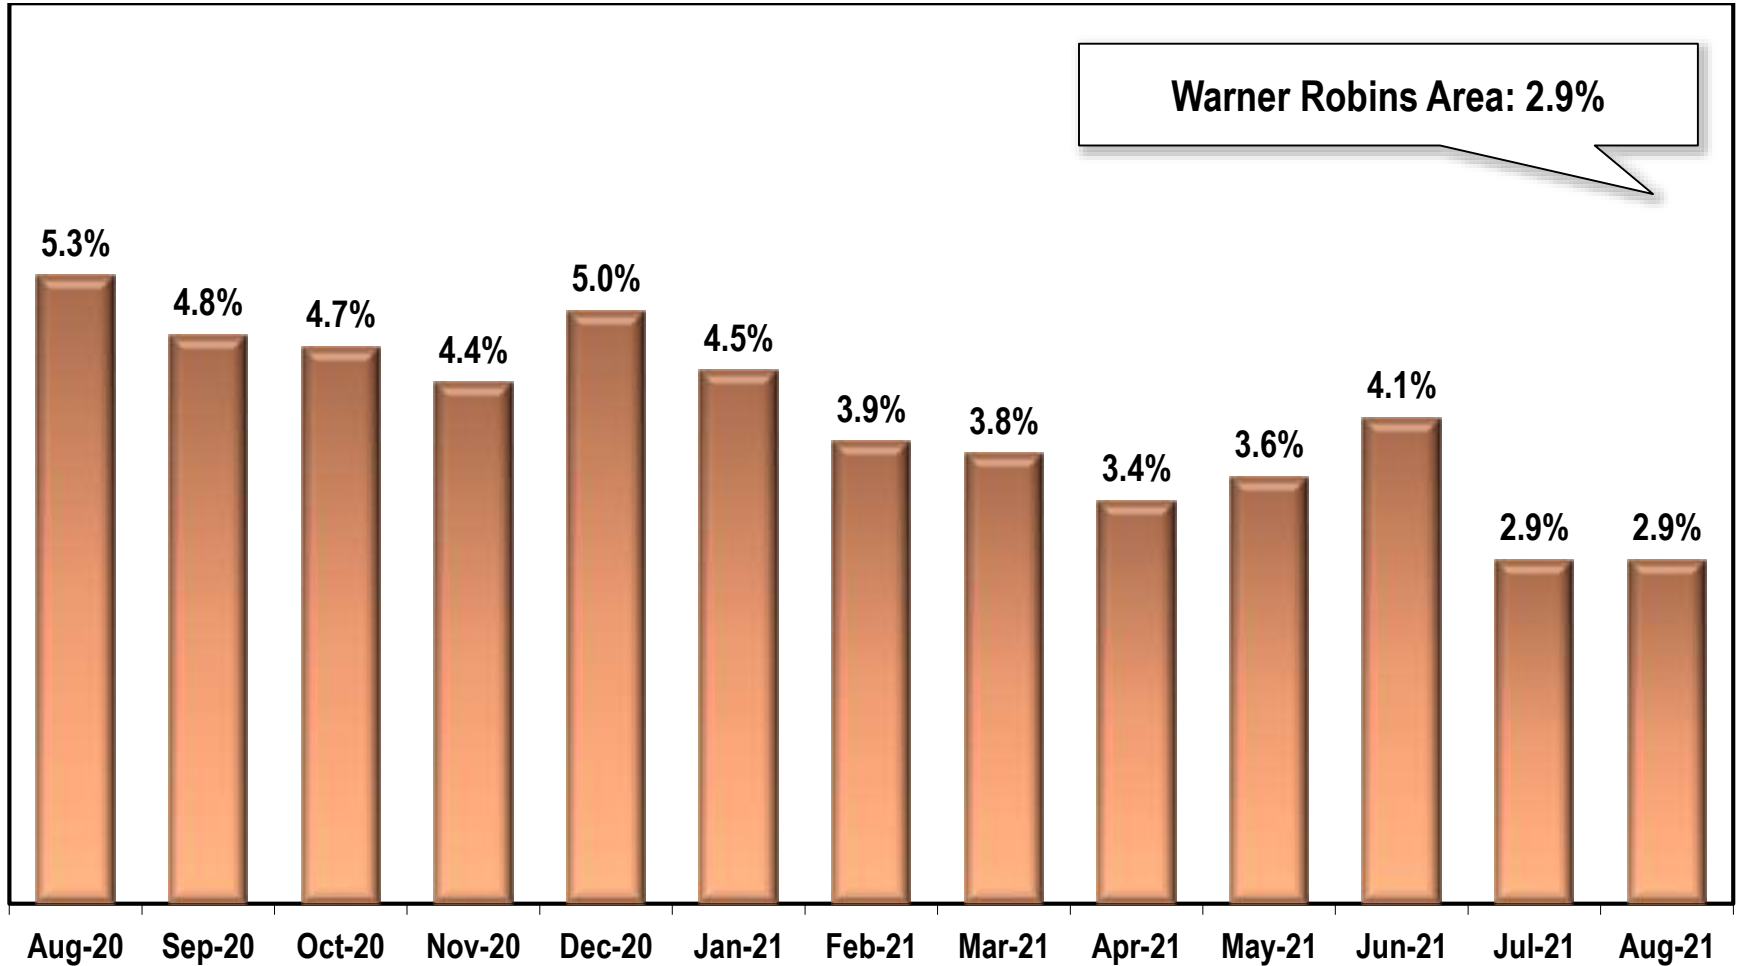

# Warner Robins Area Unemployment Rate

(Not Seasonally Adjusted)

Note: Warner Robins Area includes Houston, Peach, and Pulaski Counties.

Source: Georgia Department of Labor – Mark Butler, Commissioner