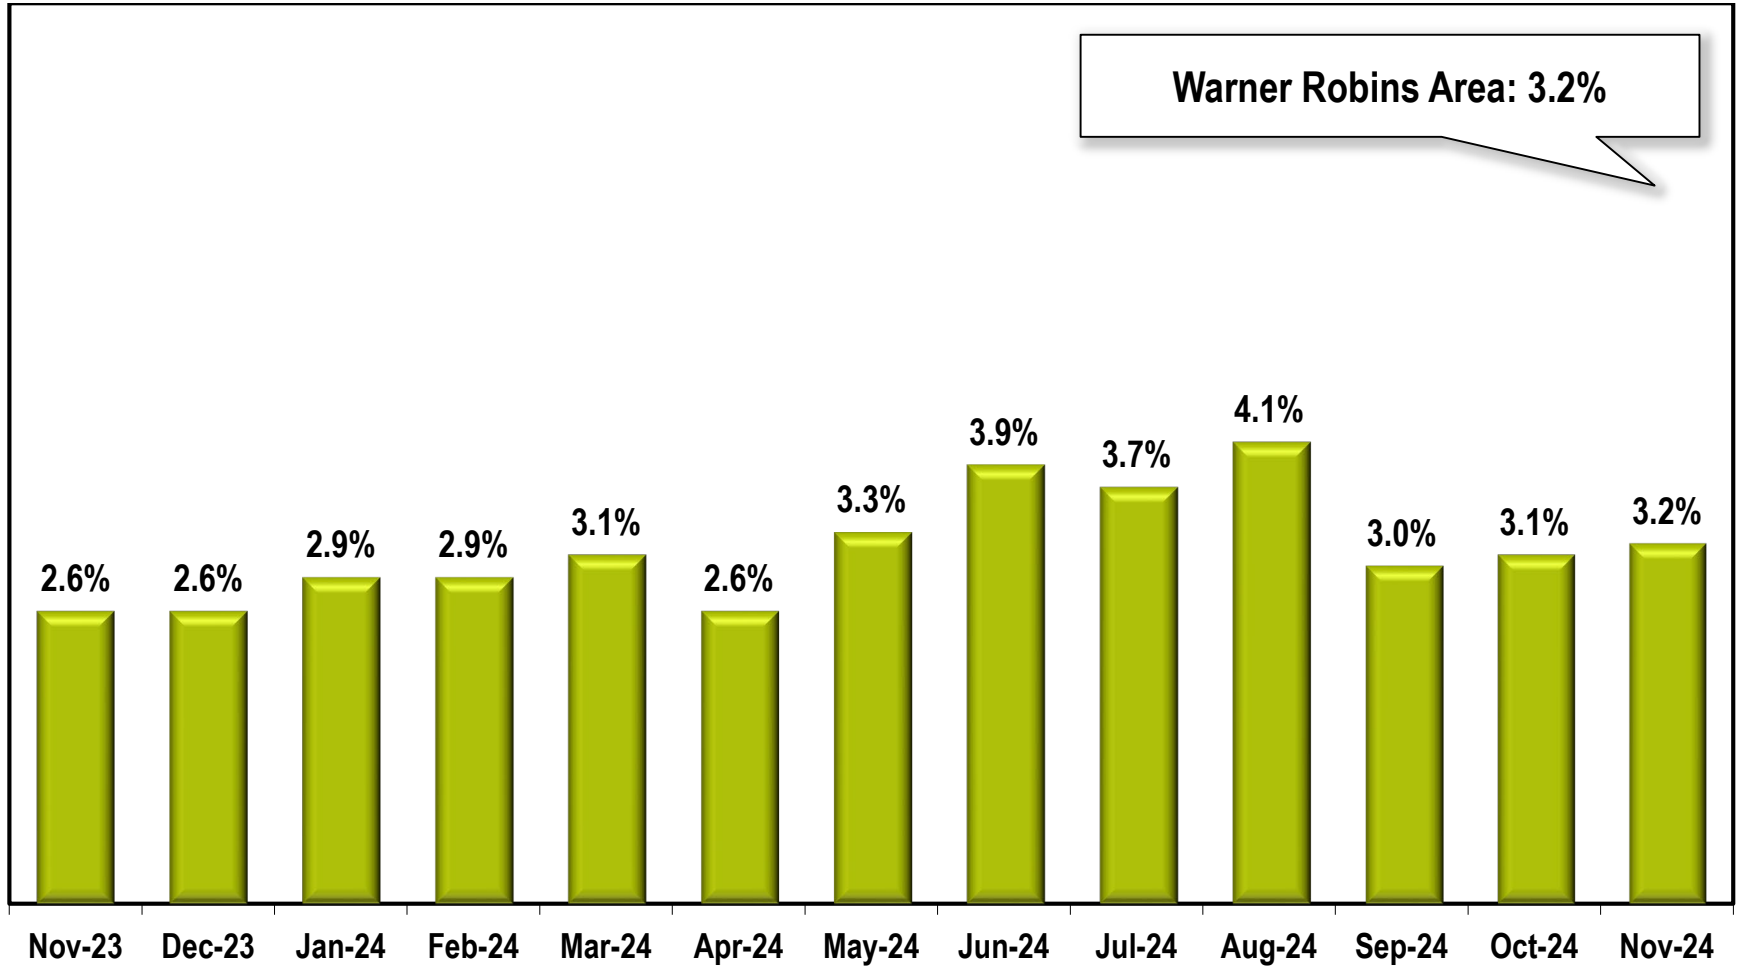

Warner Robins Area Unemployment Rate

(Not Seasonally Adjusted)

Note: Warner Robins Area includes Houston, Peach, and Pulaski Counties.

Source: Georgia Department of Labor – Bruce Thompson, Commissioner