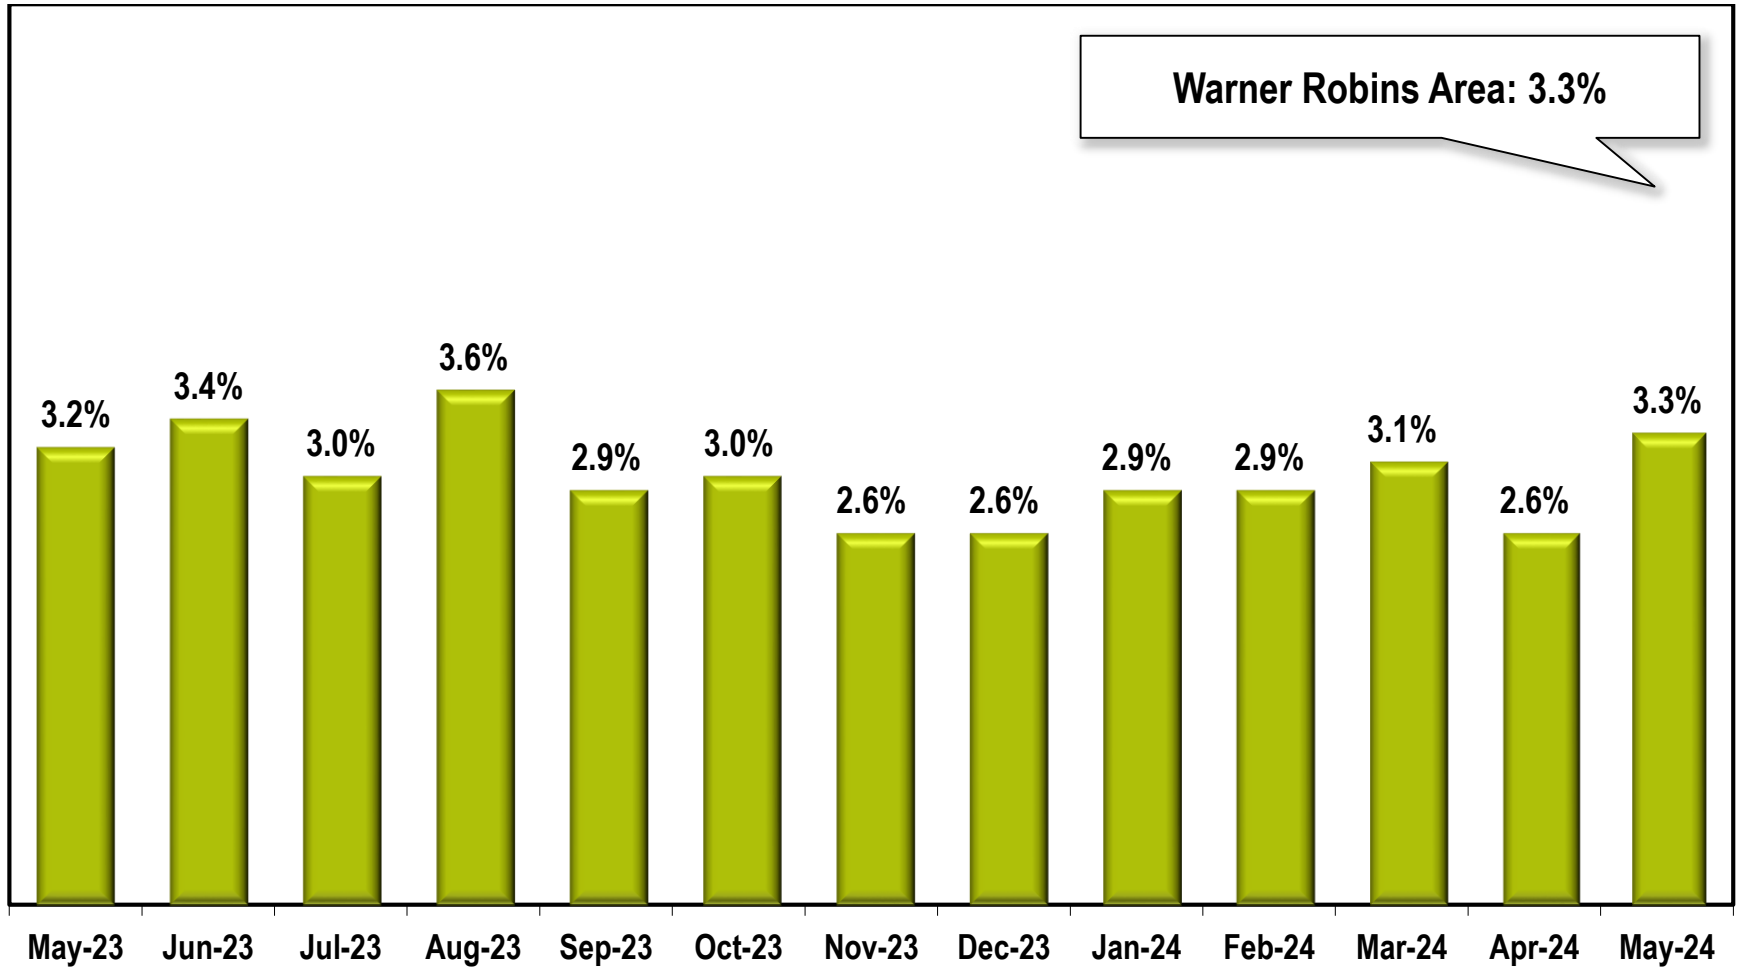

# Warner Robins Area Unemployment Rate

(Not Seasonally Adjusted)

Note: Warner Robins Area includes Houston, Peach, and Pulaski Counties.

Source: Georgia Department of Labor – Bruce Thompson, Commissioner