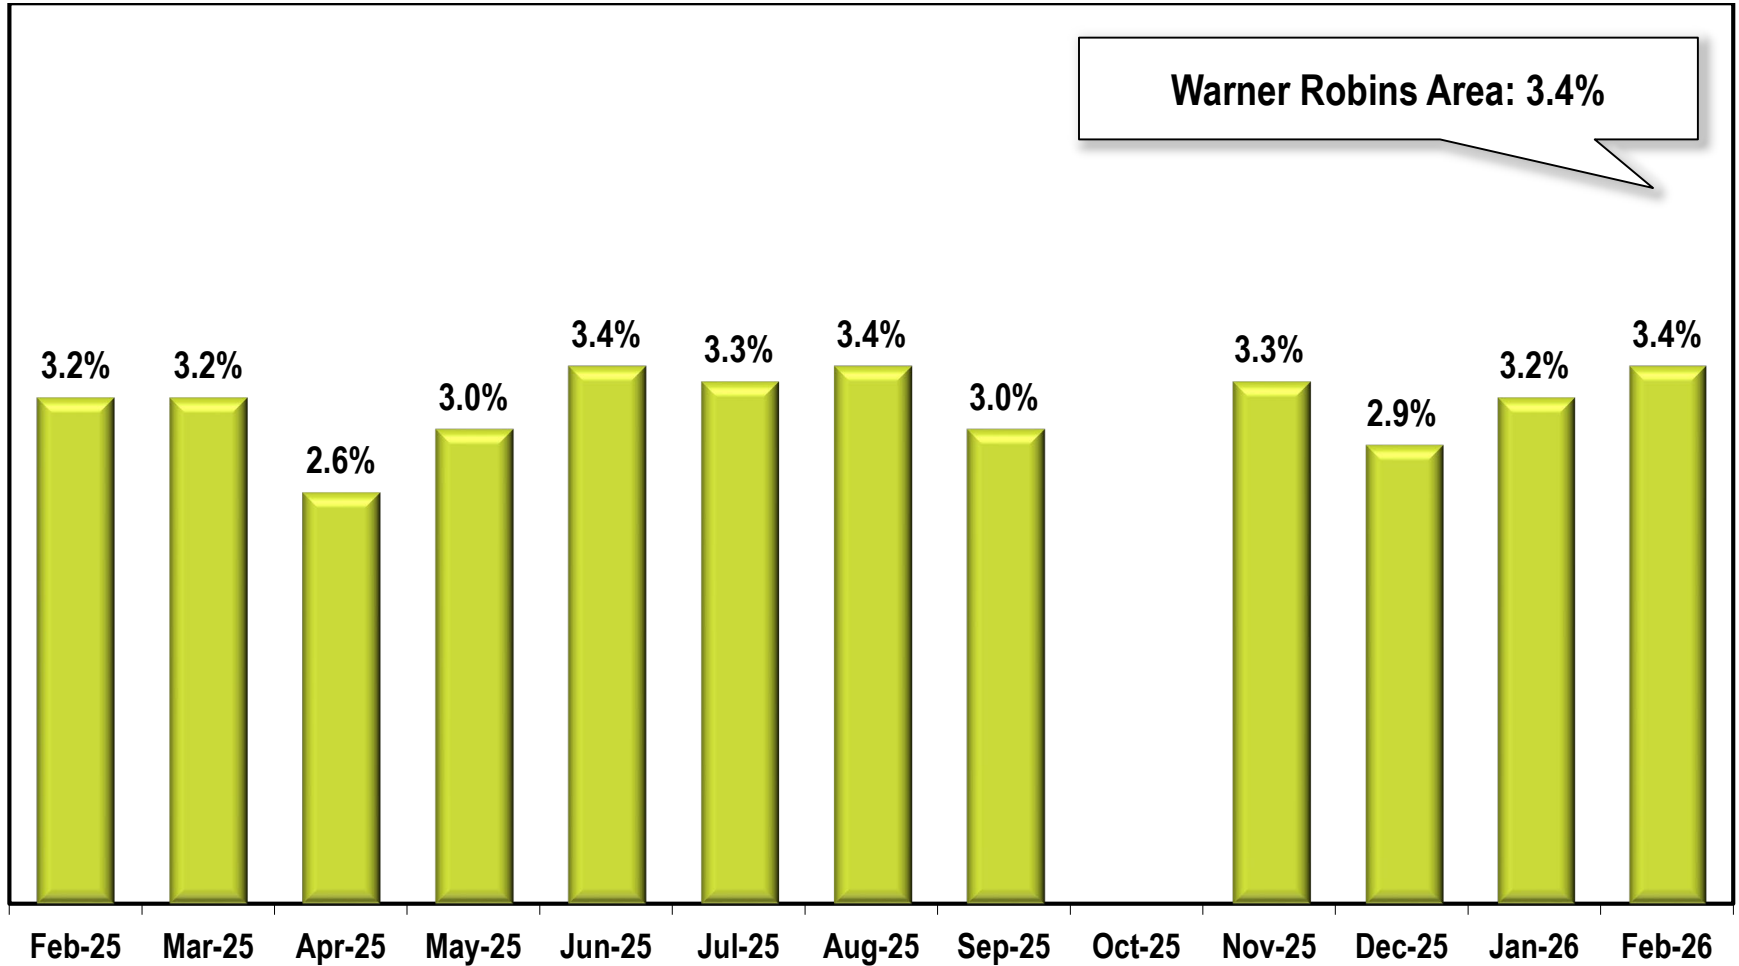

Warner Robins Area Unemployment Rate

(Not Seasonally Adjusted)

Due to lapse in appropriations, October 2025 data is missing.

Note: Warner Robins Area includes Houston and Peach Counties.

Source: Georgia Department of Labor – Bárbara Rivera Holmes, Commissioner