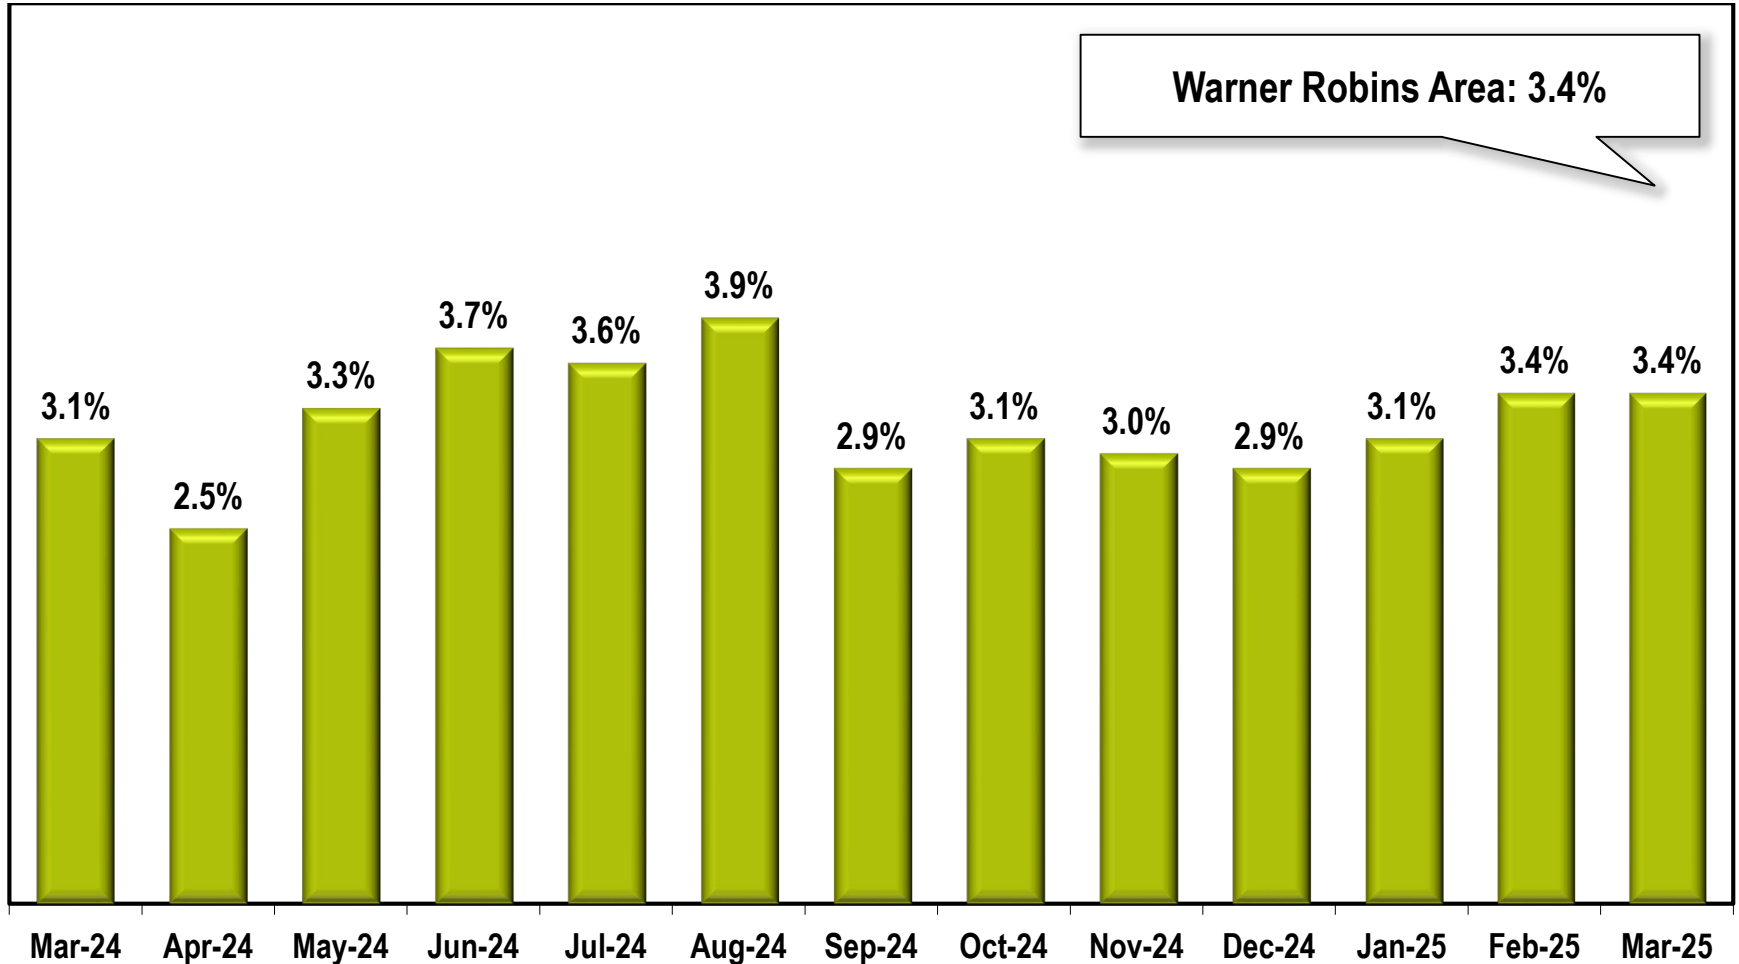

Warner Robins Area Unemployment Rate

(Not Seasonally Adjusted)

Note: Warner Robins Area includes Houston and Peach counties

Source: Georgia Department of Labor – Bárbara Rivera Holmes, Commissioner