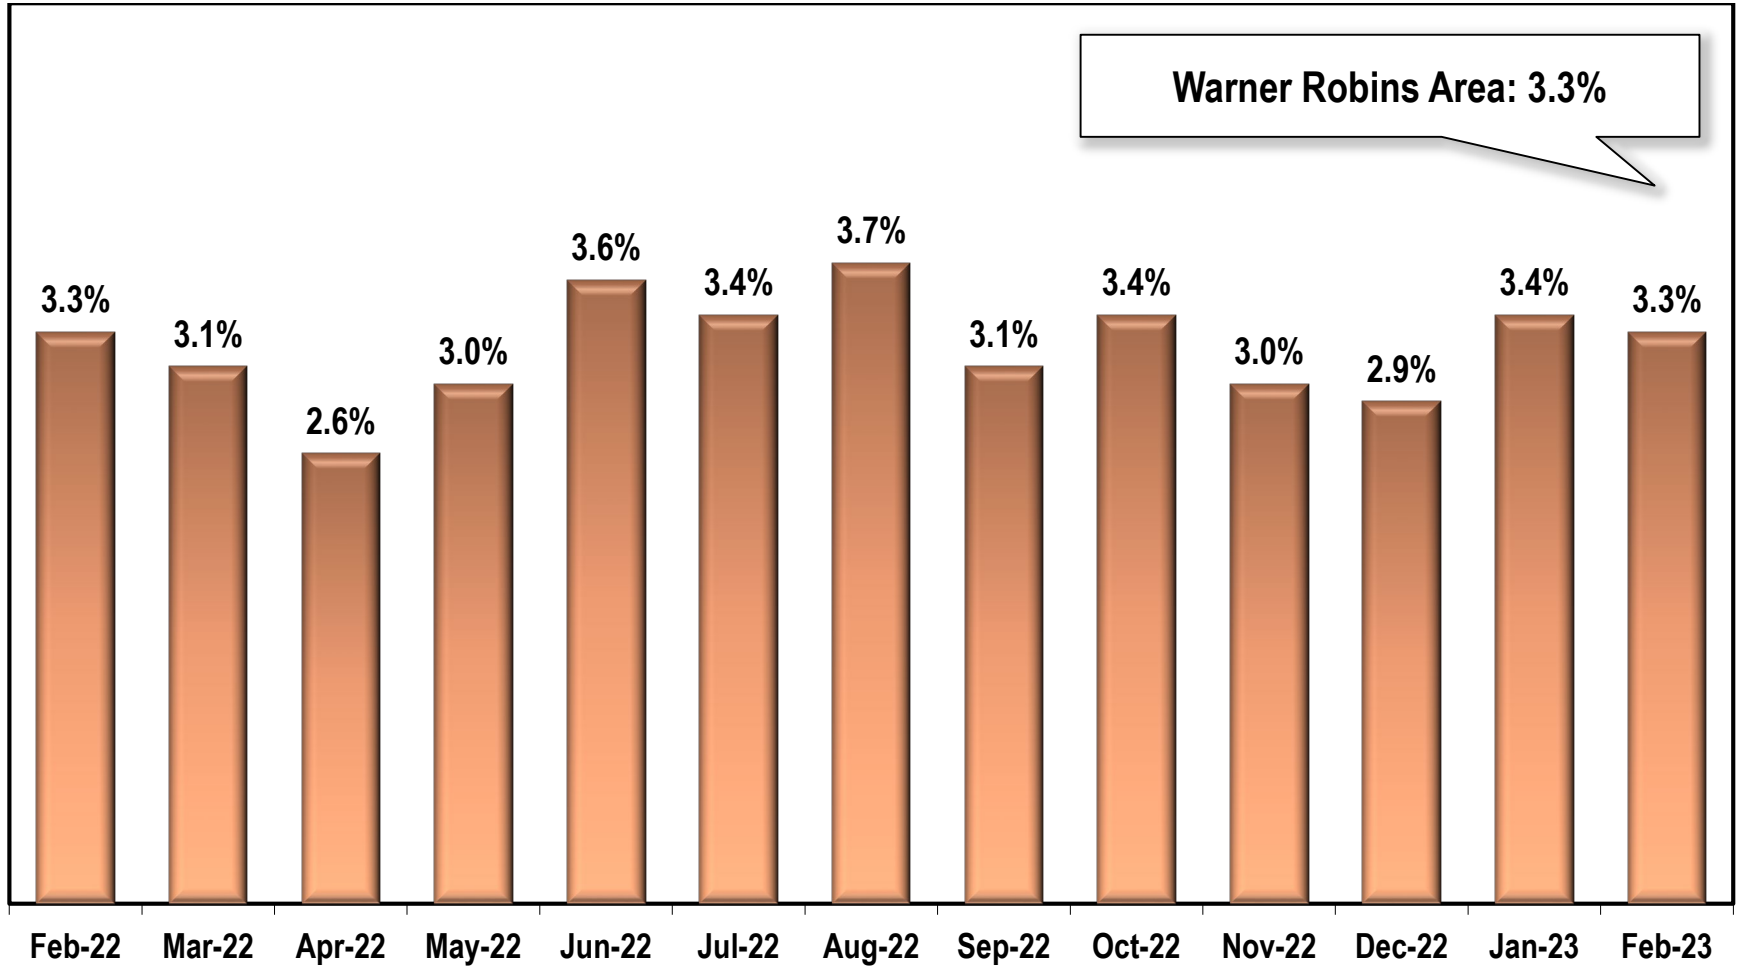

Warner Robins Area Unemployment Rate

(Not Seasonally Adjusted)

Note: Warner Robins Area includes Houston, Peach, and Pulaski Counties.

Source: Georgia Department of Labor – Bruce Thompson, Commissioner