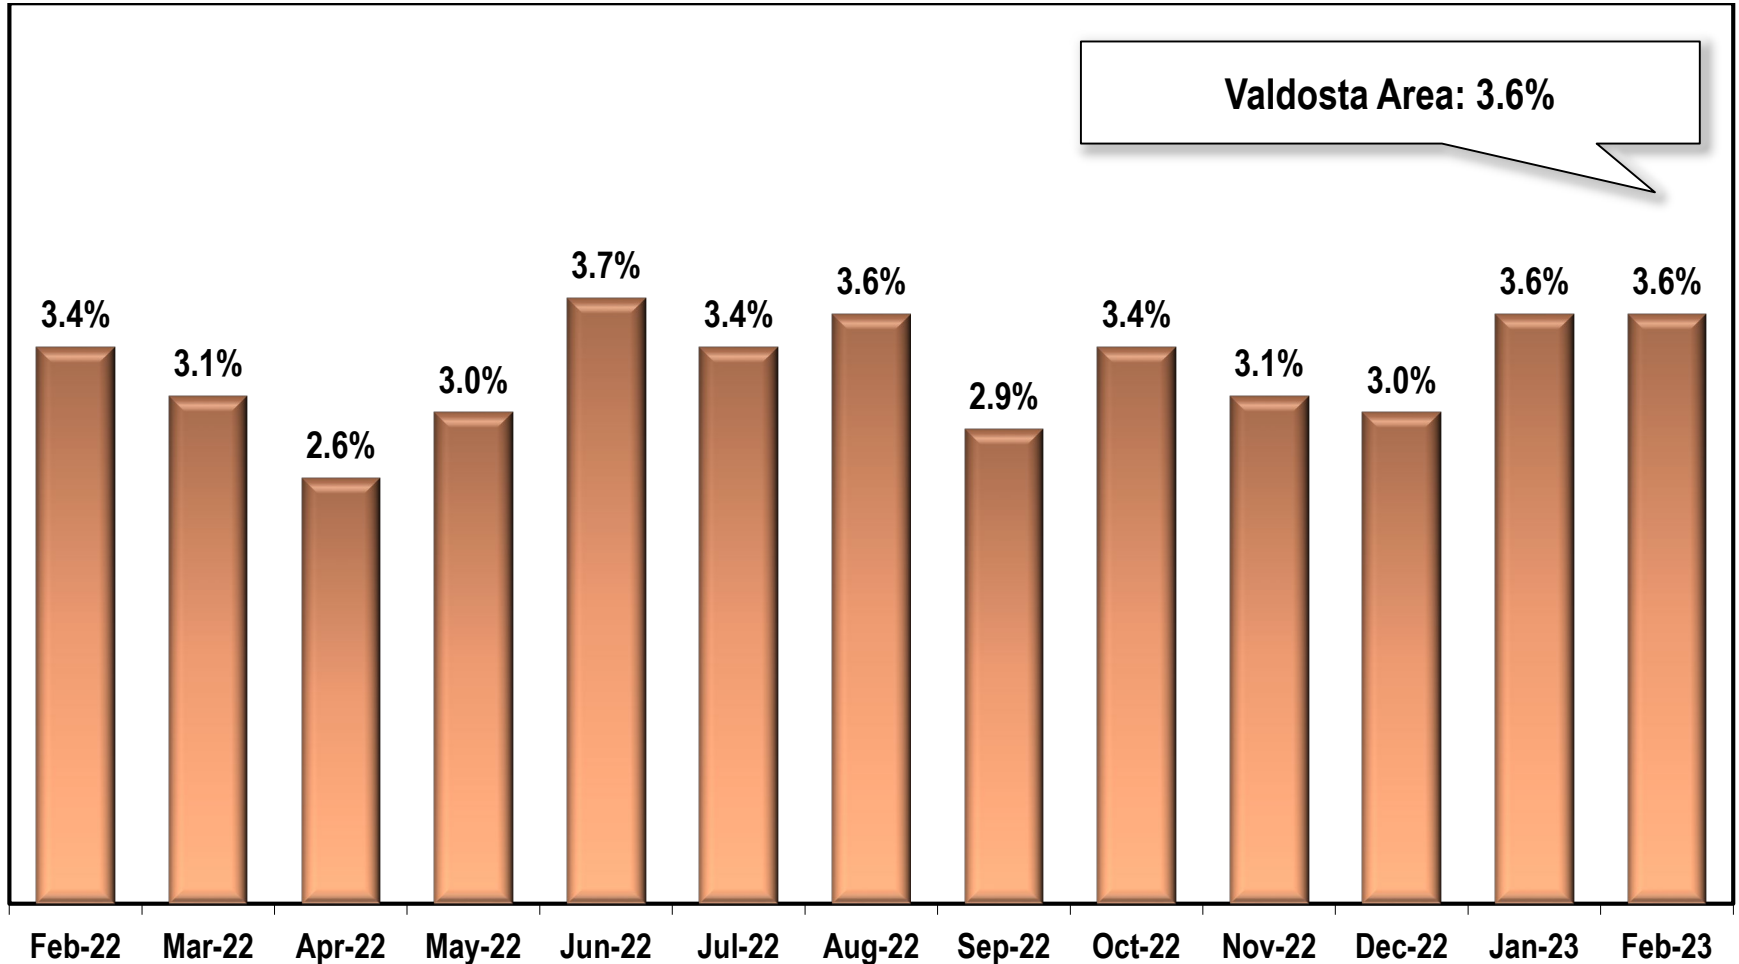

Valdosta Area Unemployment Rate

(Not Seasonally Adjusted)

Note: Valdosta Area includes Brooks, Echols, Lanier, and Lowndes counties.

Source: Georgia Department of Labor – Bruce Thompson, Commissioner