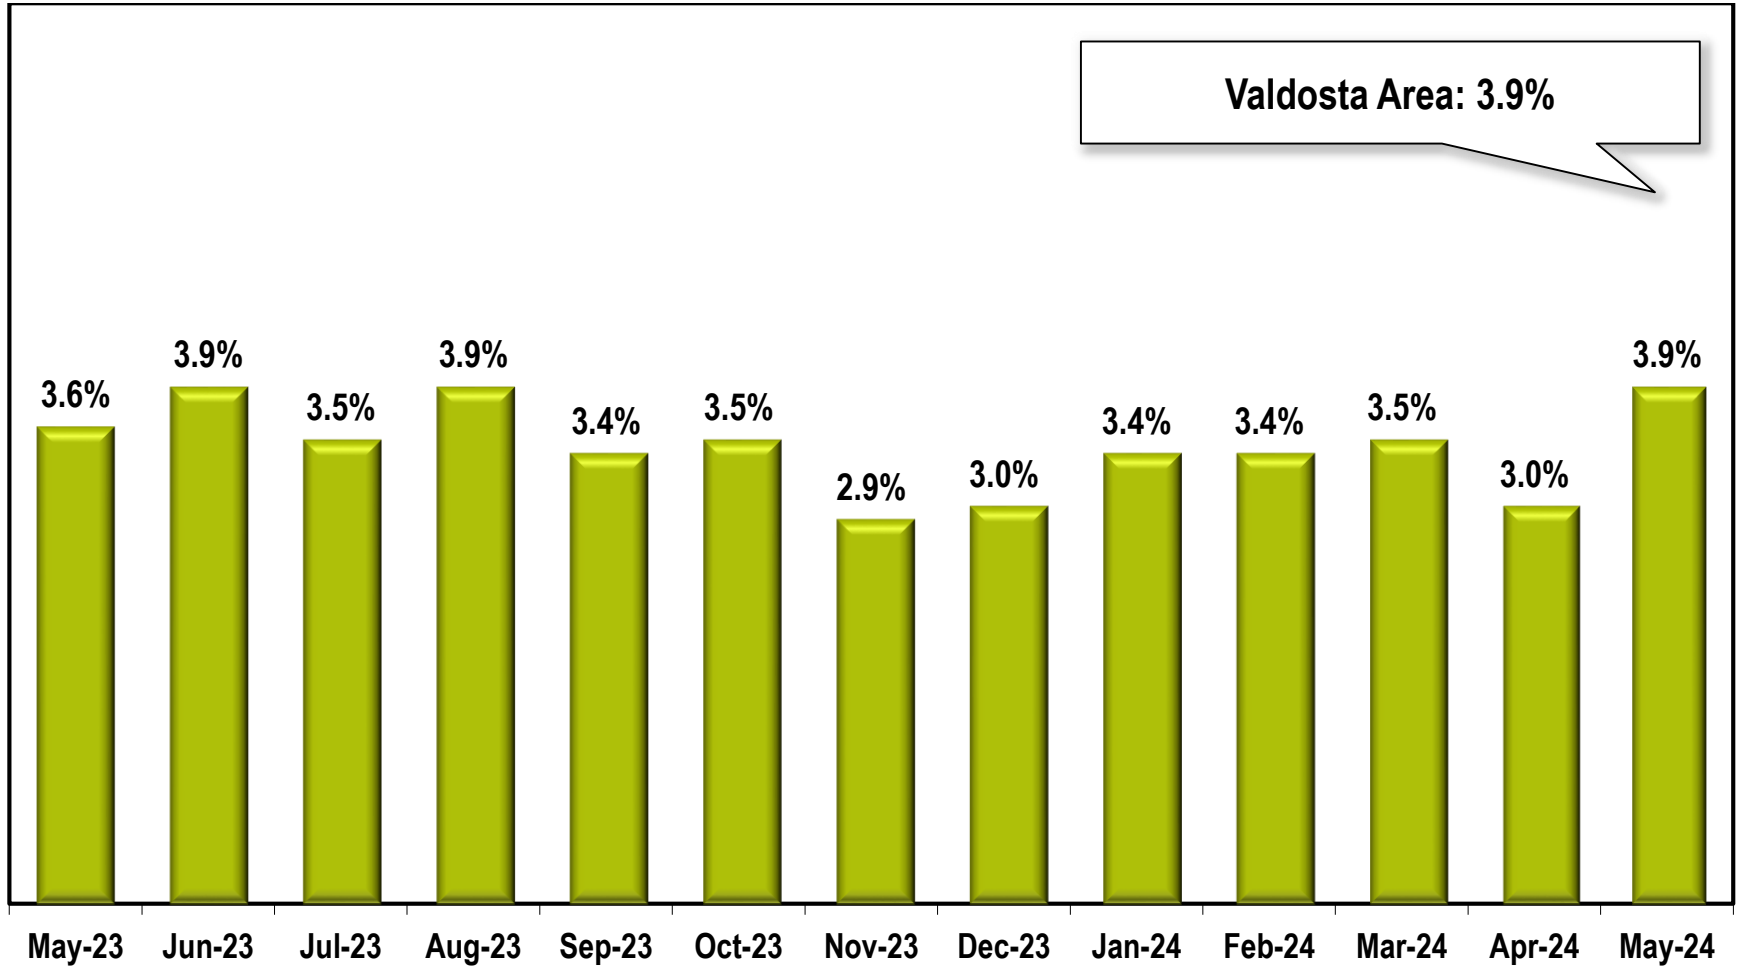

# Valdosta Area Unemployment Rate

(Not Seasonally Adjusted)

Note: Valdosta Area includes Brooks, Echols, Lanier, and Lowndes counties.

Source: Georgia Department of Labor – Bruce Thompson, Commissioner