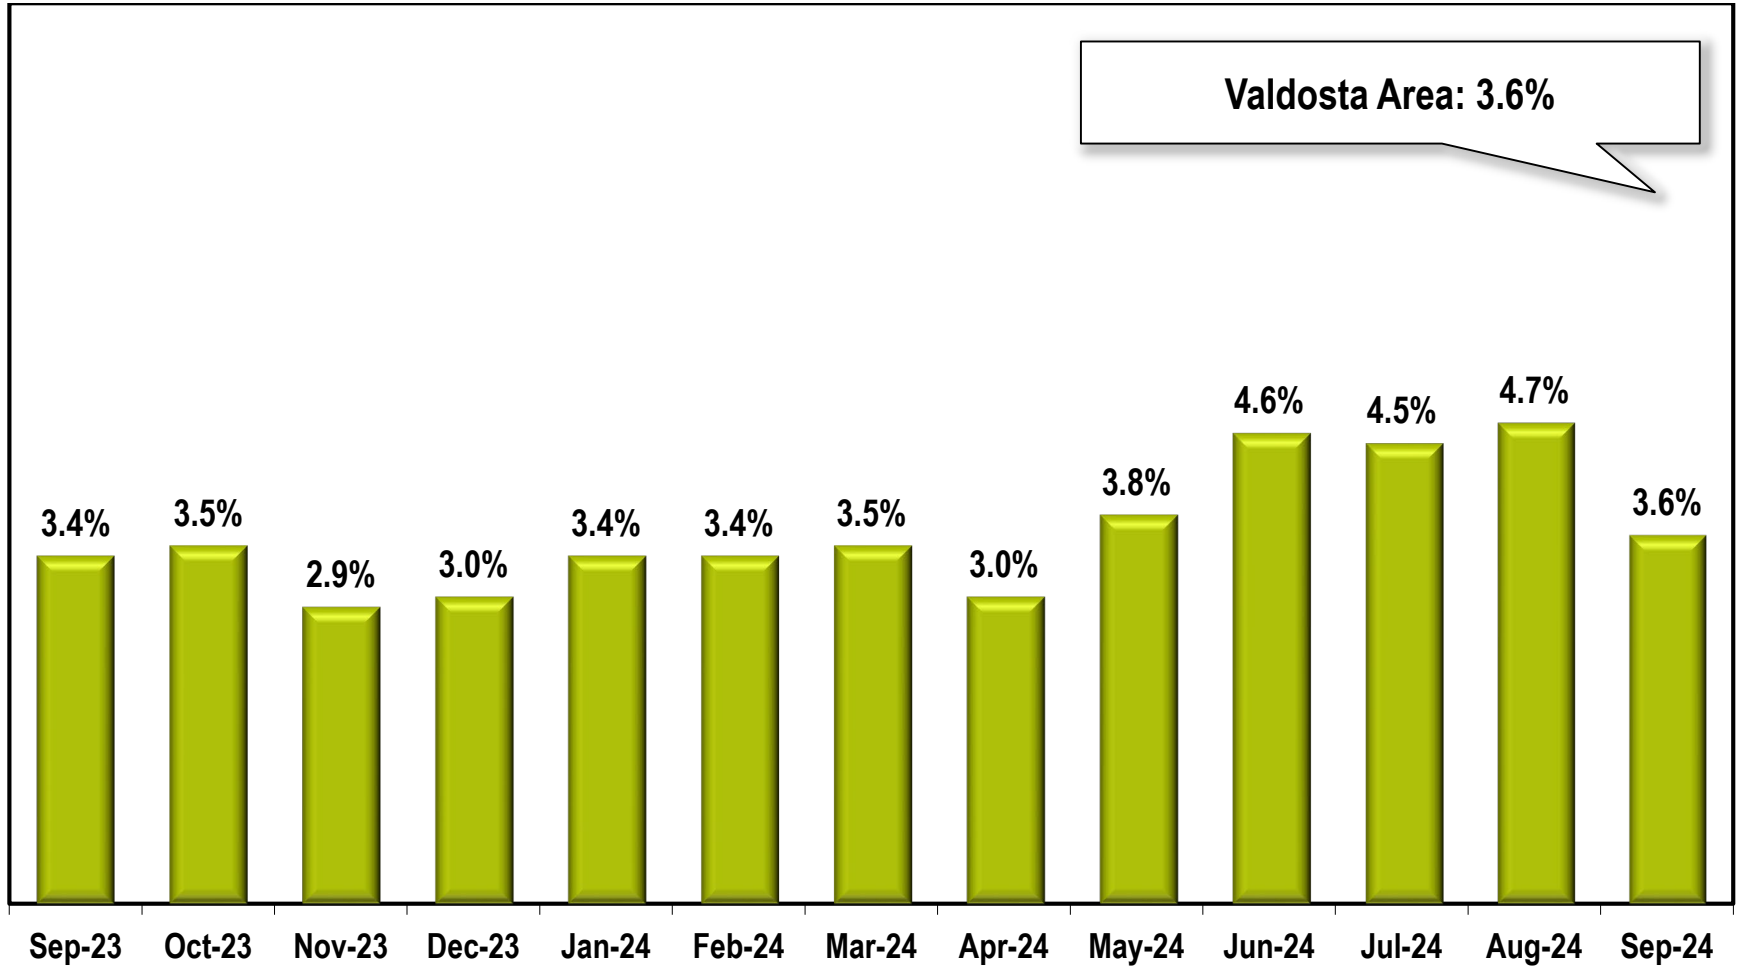

Valdosta Area Unemployment Rate

(Not Seasonally Adjusted)

Note: Valdosta Area includes Brooks, Echols, Lanier, and Lowndes counties.

Source: Georgia Department of Labor – Bruce Thompson, Commissioner