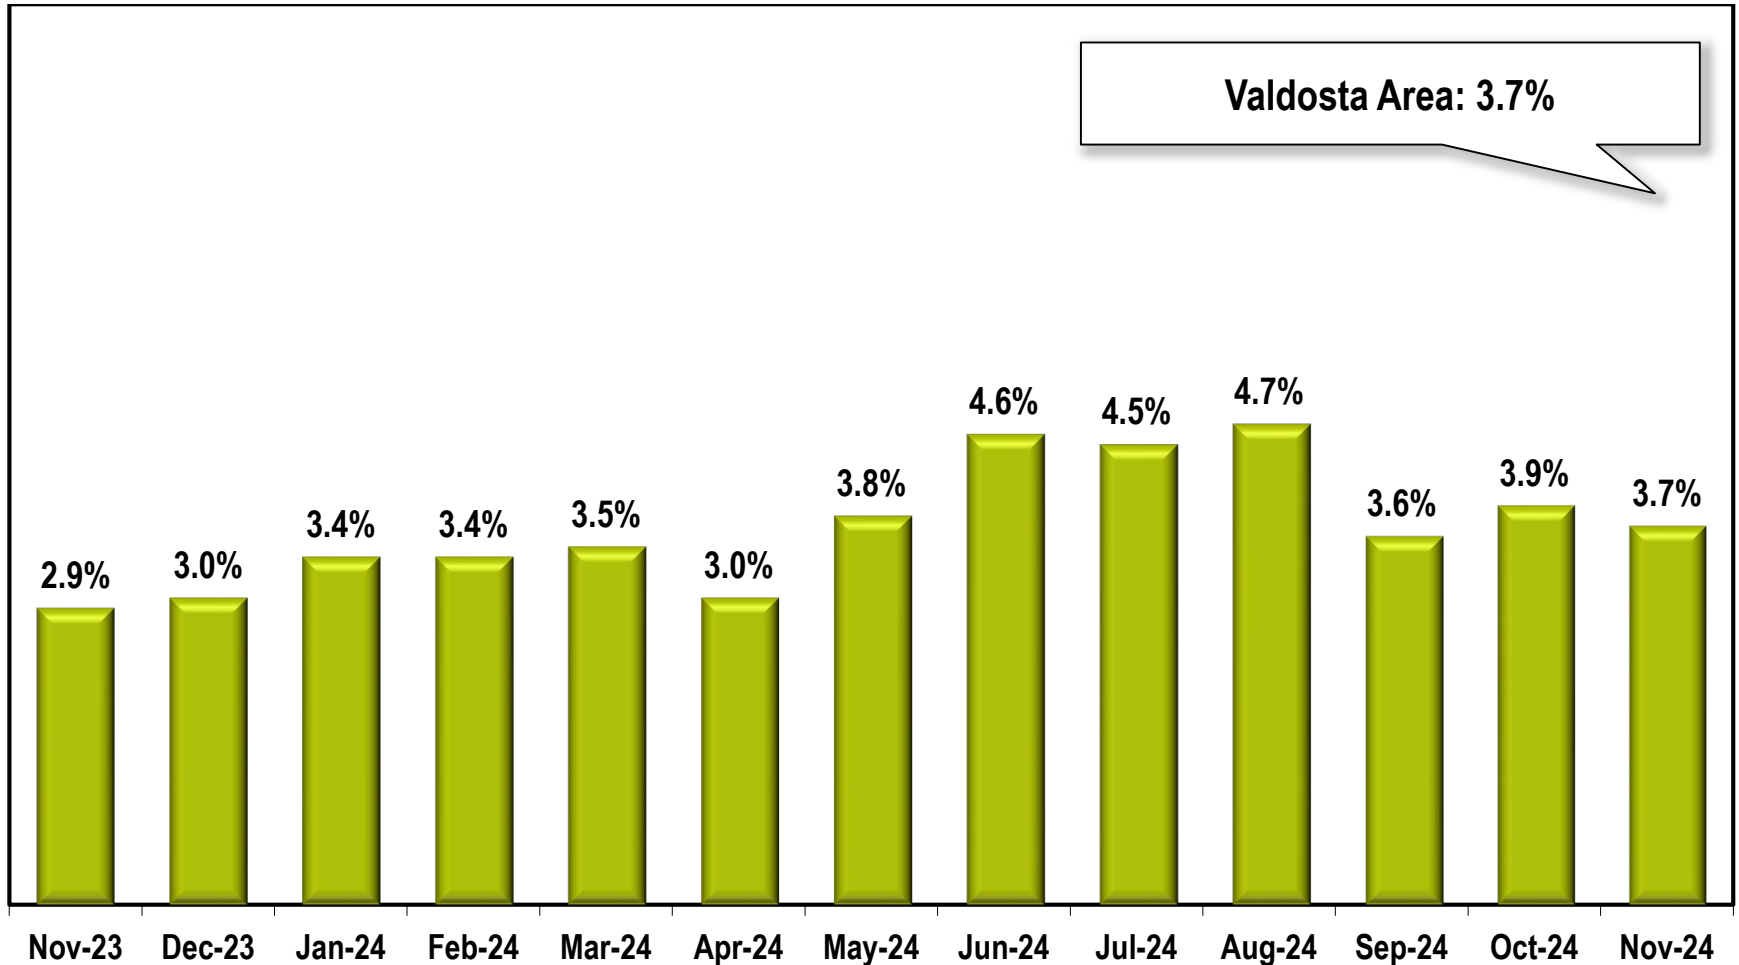

Valdosta Area Unemployment Rate

(Not Seasonally Adjusted)

Note: Valdosta Area includes Brooks, Echols, Lanier, and Lowndes counties.

Source: Georgia Department of Labor – Bruce Thompson, Commissioner