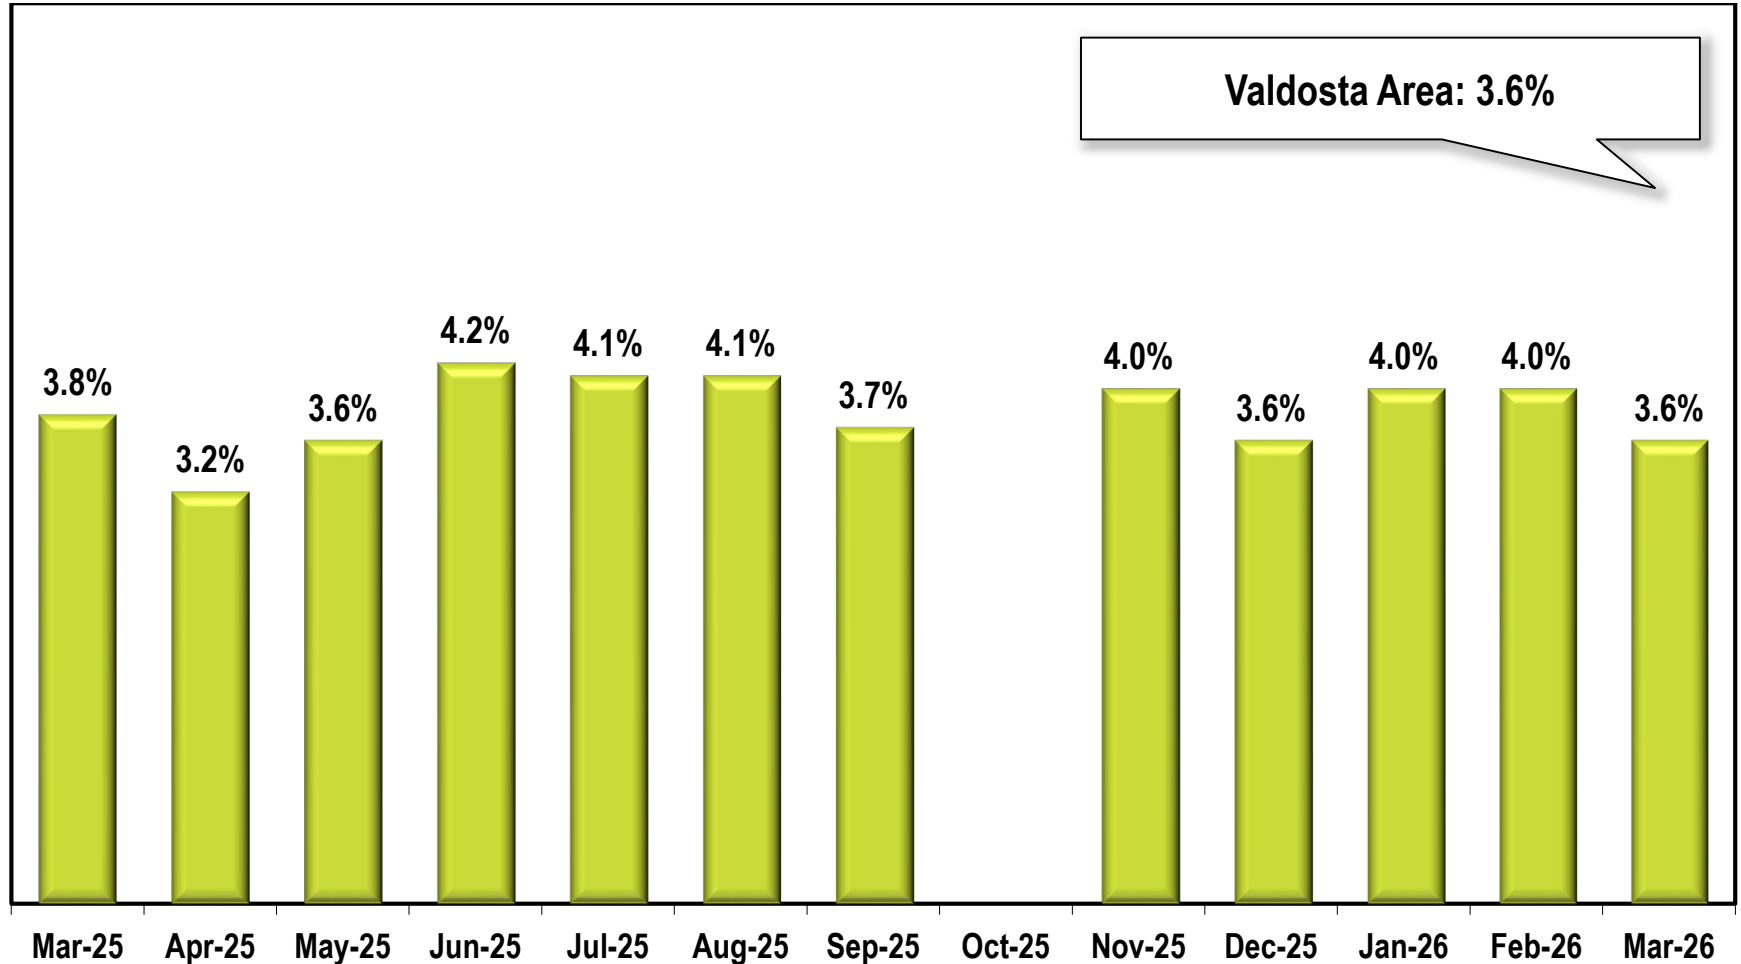

Valdosta Area Unemployment Rate

(Not Seasonally Adjusted)

Due to lapse in appropriations, October 2025 data is missing.

Note: Valdosta Area includes Brooks, Echols, Lanier, and Lowndes counties.

Source: Georgia Department of Labor – Bárbara Rivera Holmes, Commissioner