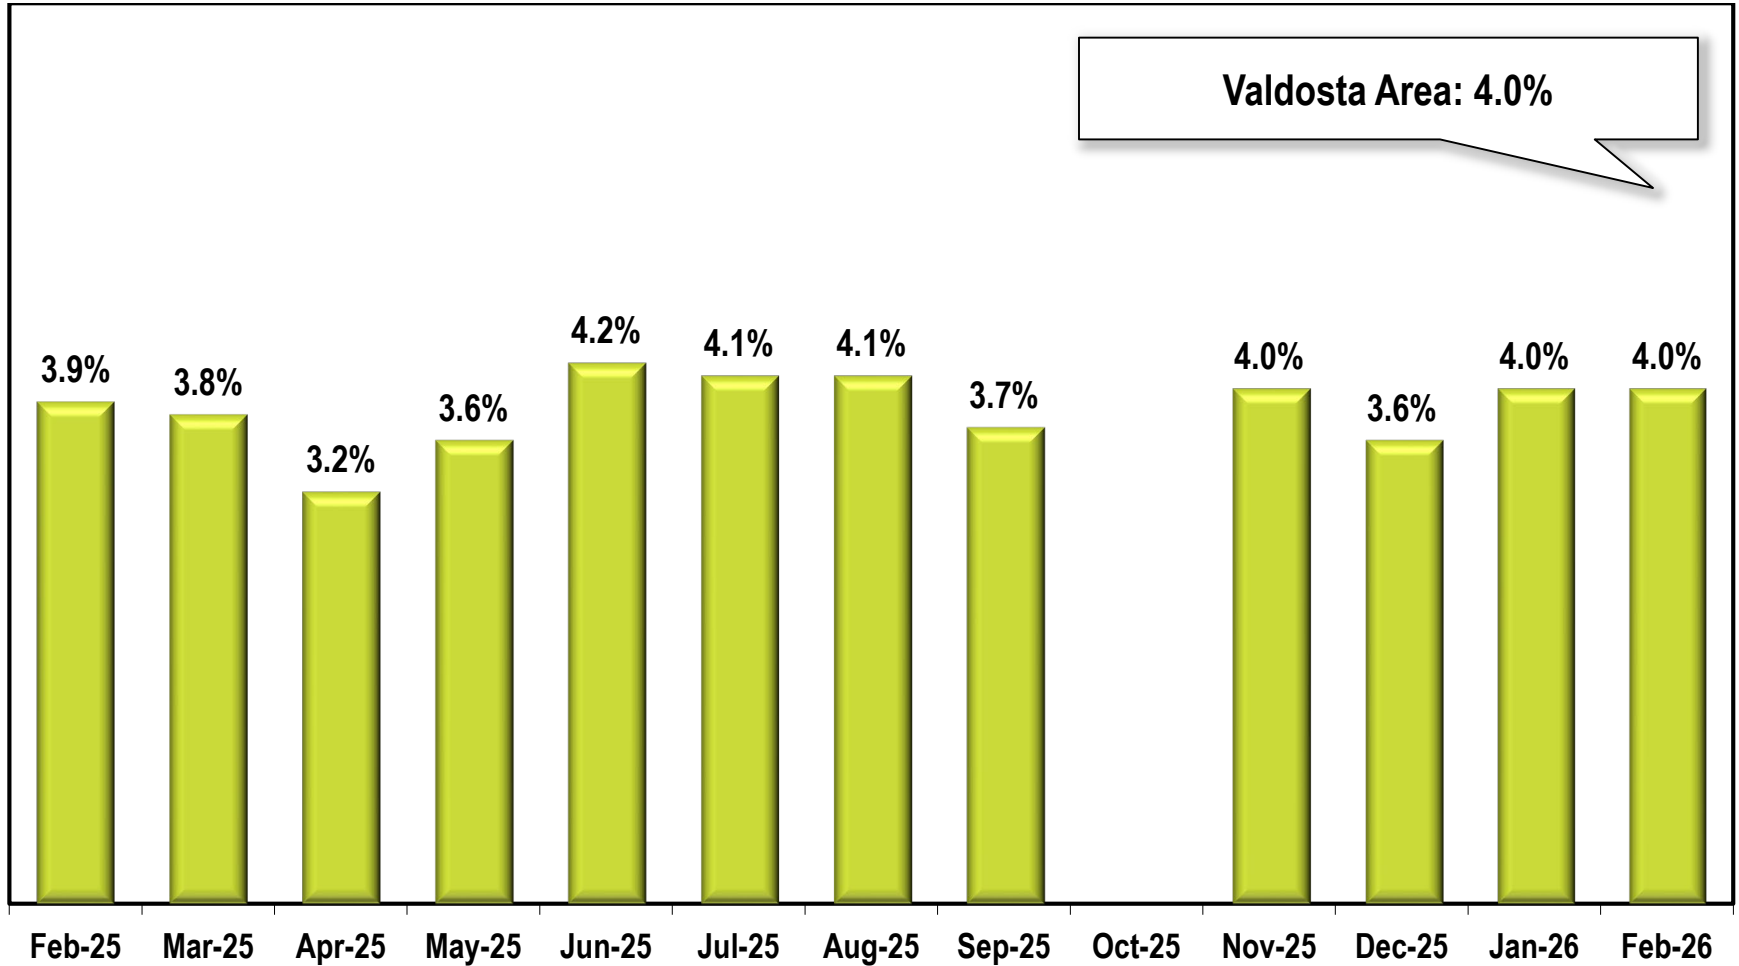

Valdosta Area Unemployment Rate

(Not Seasonally Adjusted)

Due to lapse in appropriations, October 2025 data is missing.

Note: Valdosta Area includes Brooks, Echols, Lanier, and Lowndes counties.

Source: Georgia Department of Labor – Bárbara Rivera Holmes, Commissioner