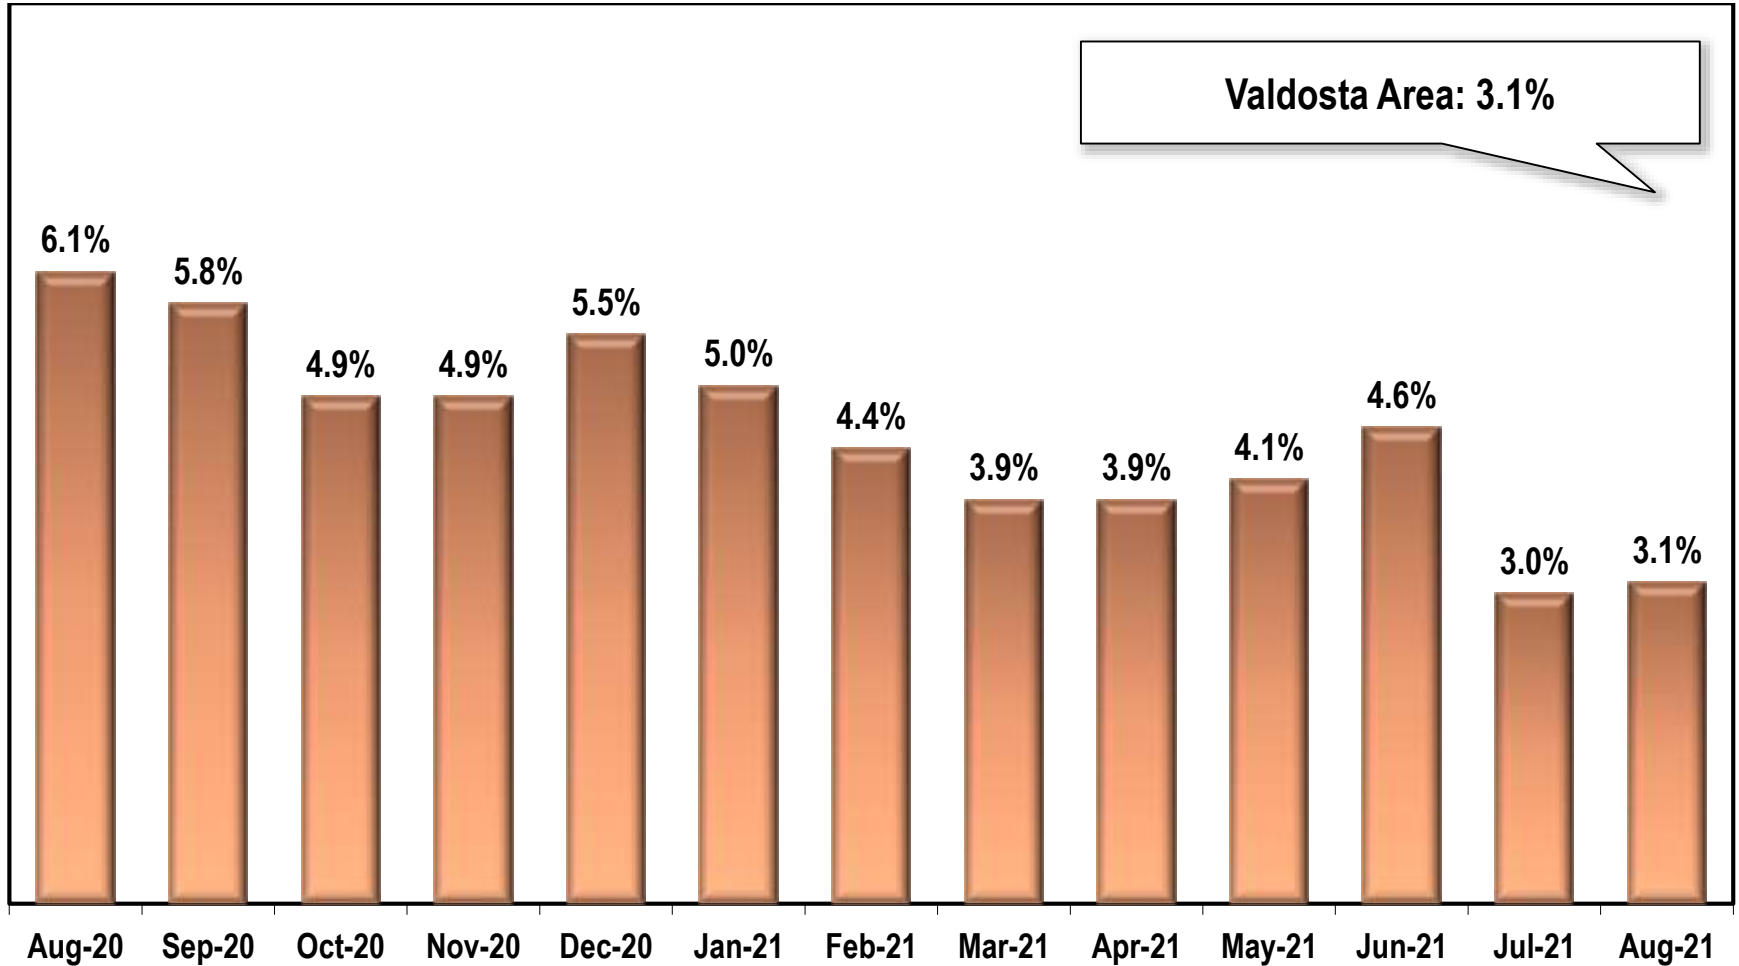

# Valdosta Area Unemployment Rate

(Not Seasonally Adjusted)

Note: Valdosta Area includes Brooks, Echols, Lanier, and Lowndes counties.

Source: Georgia Department of Labor – Mark Butler, Commissioner