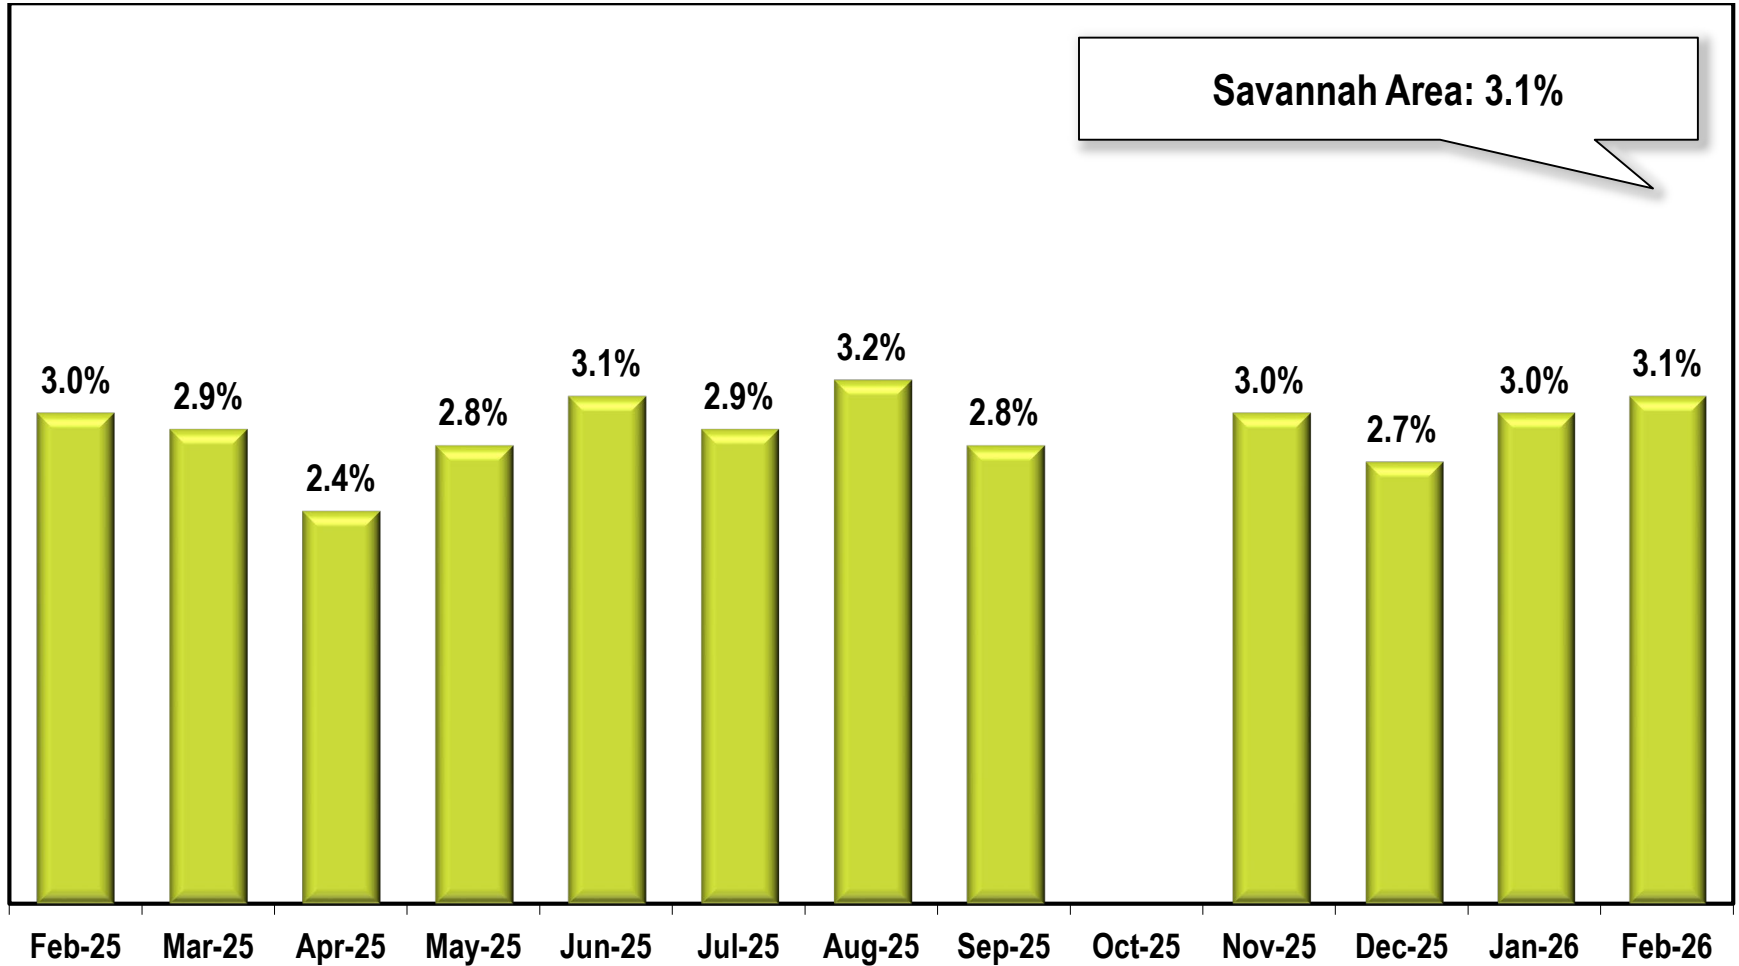

Savannah Area Unemployment Rate

(Not Seasonally Adjusted)

Due to lapse in appropriations, October 2025 data is missing.

Note: Savannah Area includes Bryan, Chatham, and Effingham counties.

Source: Georgia Department of Labor – Bárbara Rivera Holmes, Commissioner