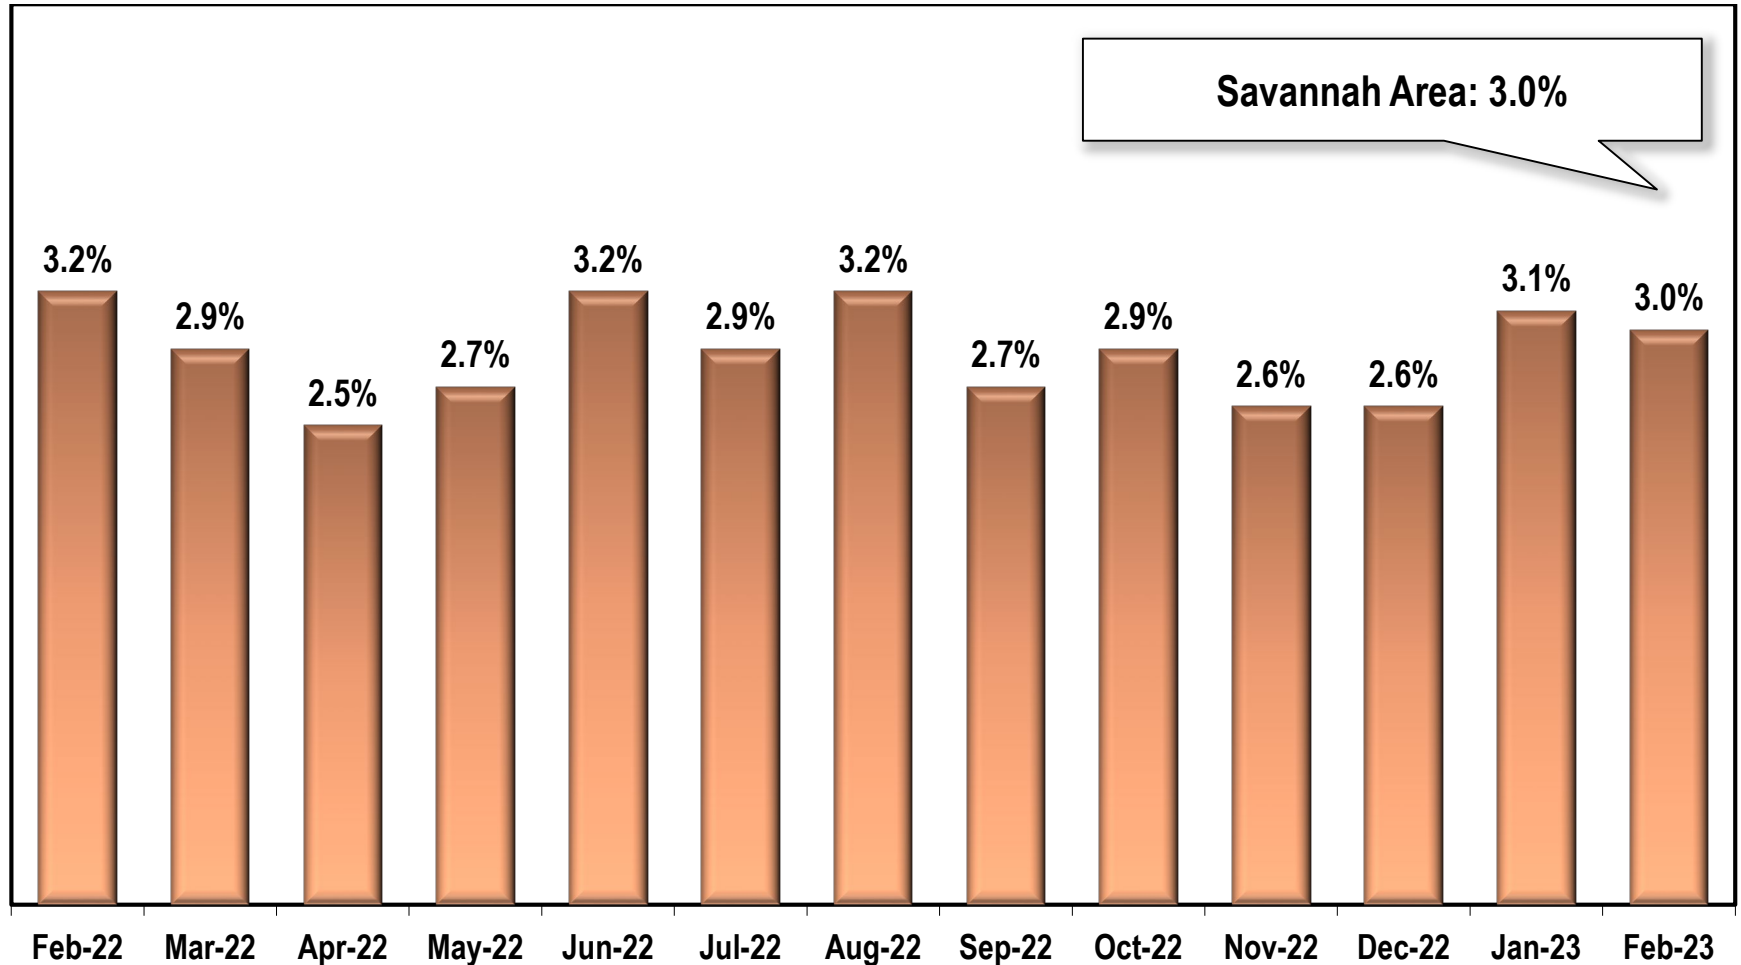

Savannah Area Unemployment Rate

(Not Seasonally Adjusted)

Note: Savannah Area includes Bryan, Chatham, and Effingham counties.

Source: Georgia Department of Labor – Bruce Thompson, Commissioner