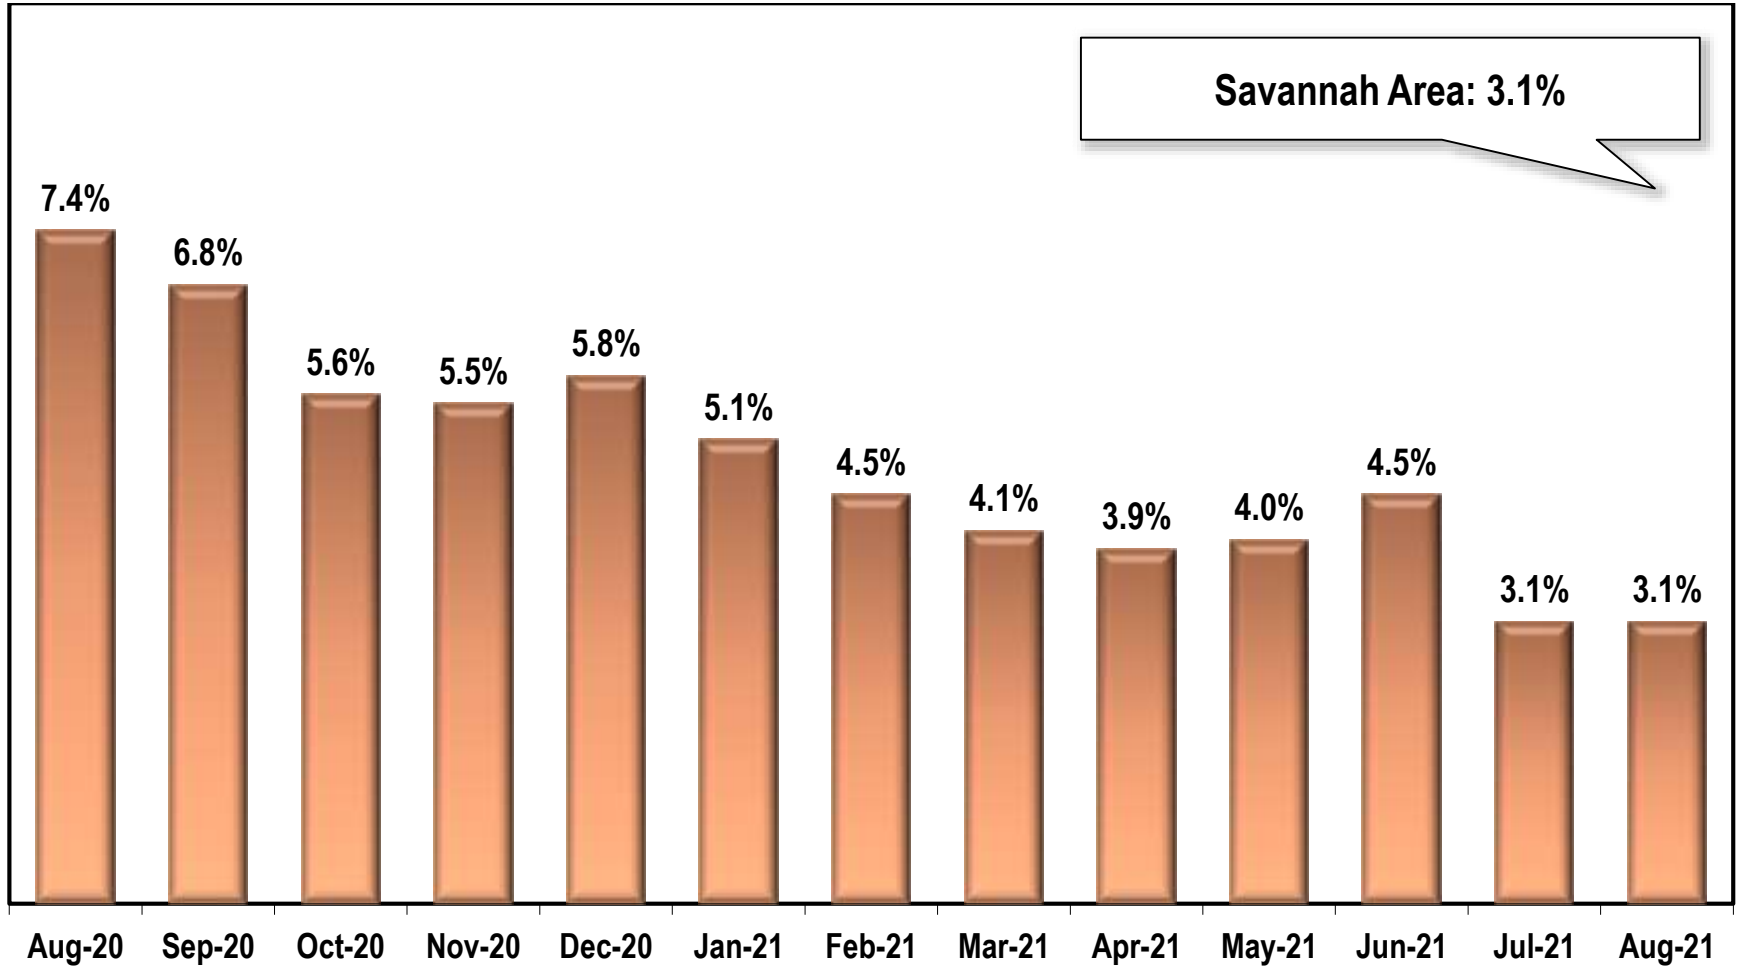

# Savannah Area Unemployment Rate

(Not Seasonally Adjusted)

Note: Savannah Area includes Bryan, Chatham, and Effingham counties.

Source: Georgia Department of Labor – Mark Butler, Commissioner