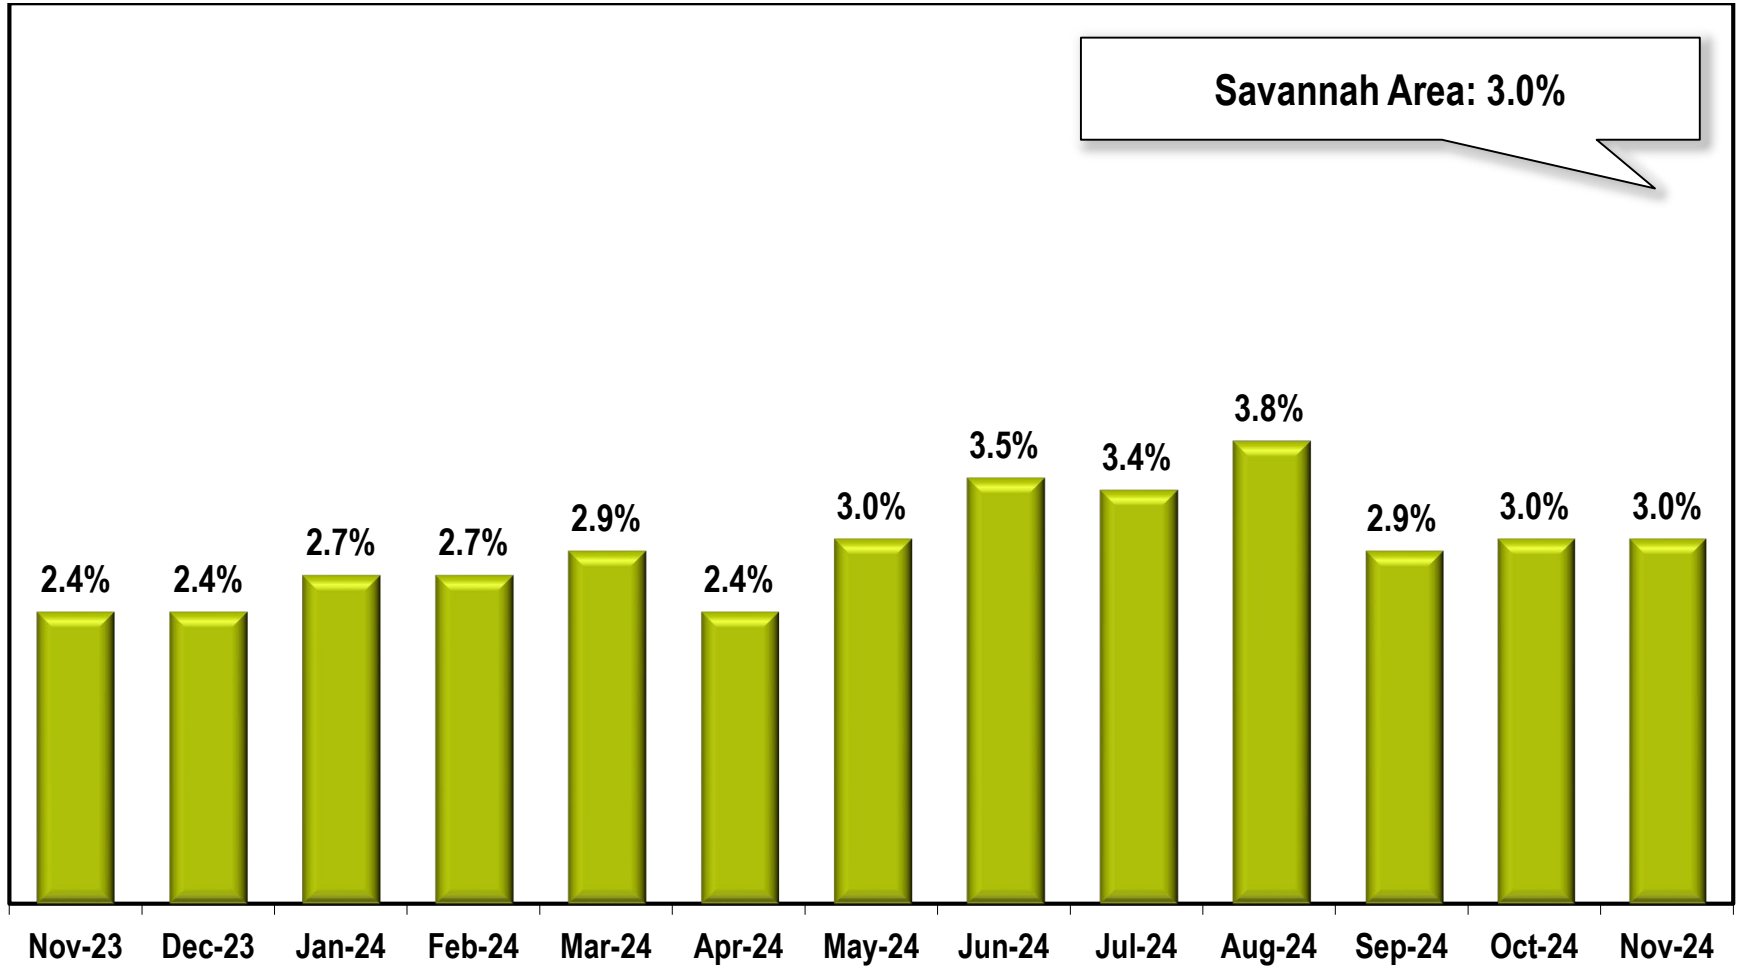

Savannah Area Unemployment Rate

(Not Seasonally Adjusted)

Note: Savannah Area includes Bryan, Chatham, and Effingham counties.

Source: Georgia Department of Labor – Bruce Thompson, Commissioner