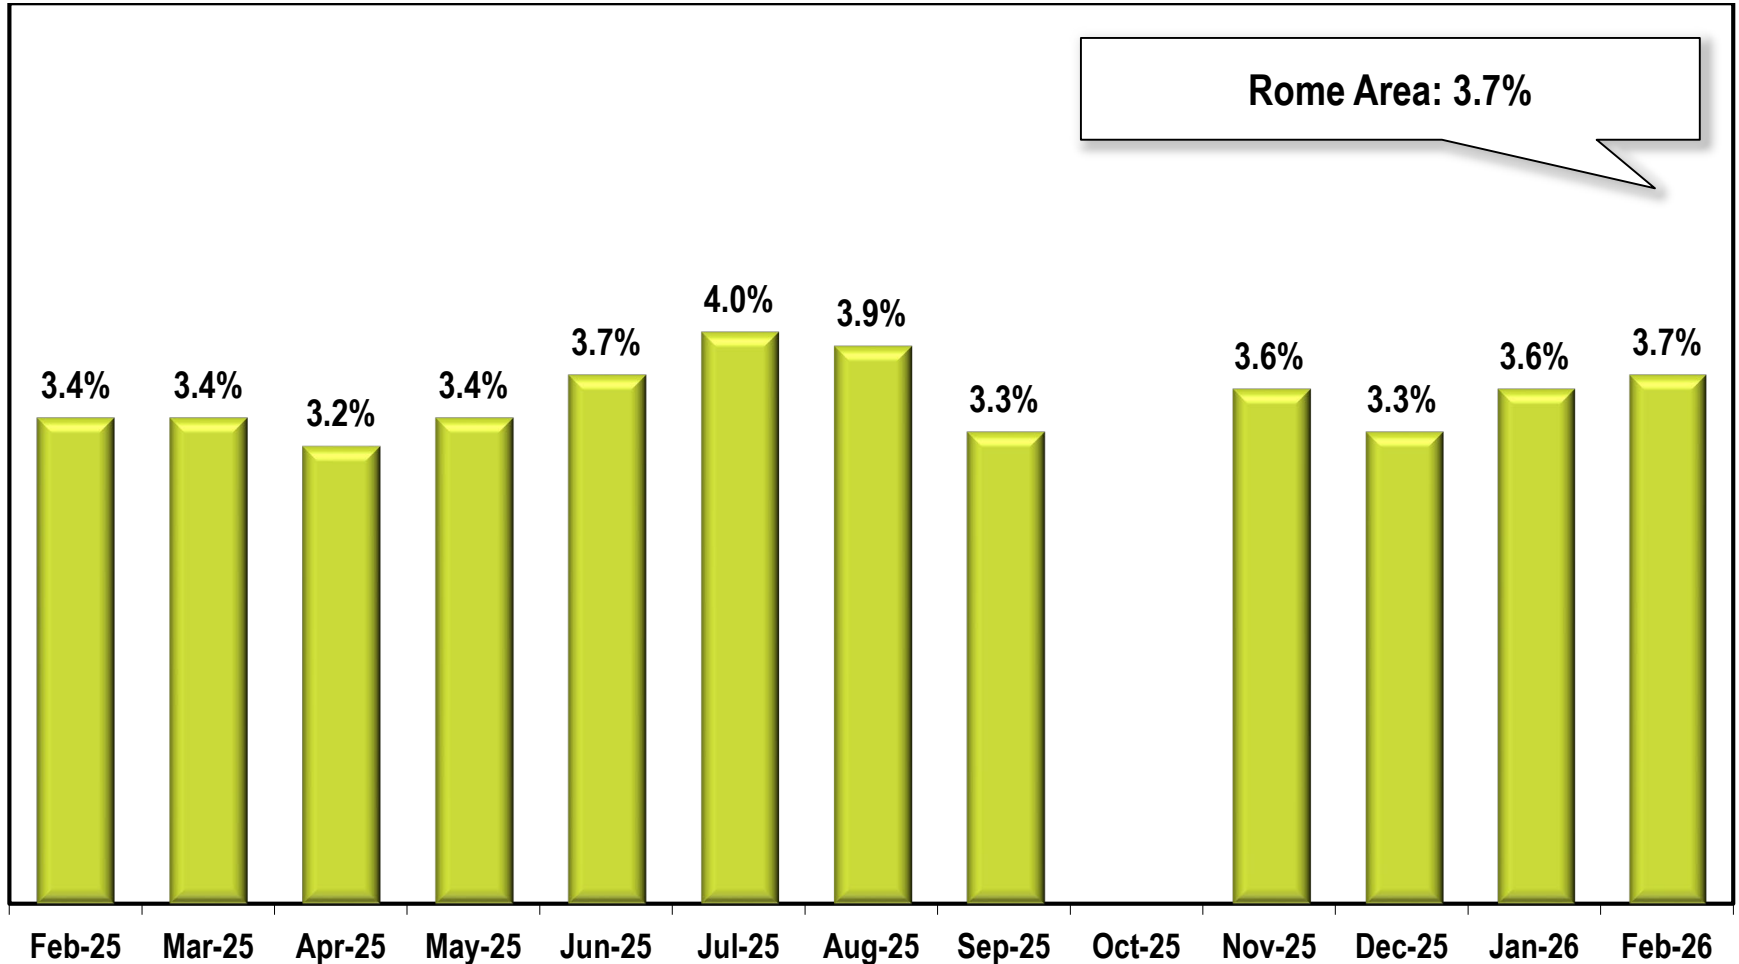

# Rome Area Unemployment Rate

(Not Seasonally Adjusted)

Due to lapse in appropriations, October 2025 data is missing.

Note: Rome Area includes Floyd county.

Source: Georgia Department of Labor – Bárbara Rivera Holmes, Commissioner