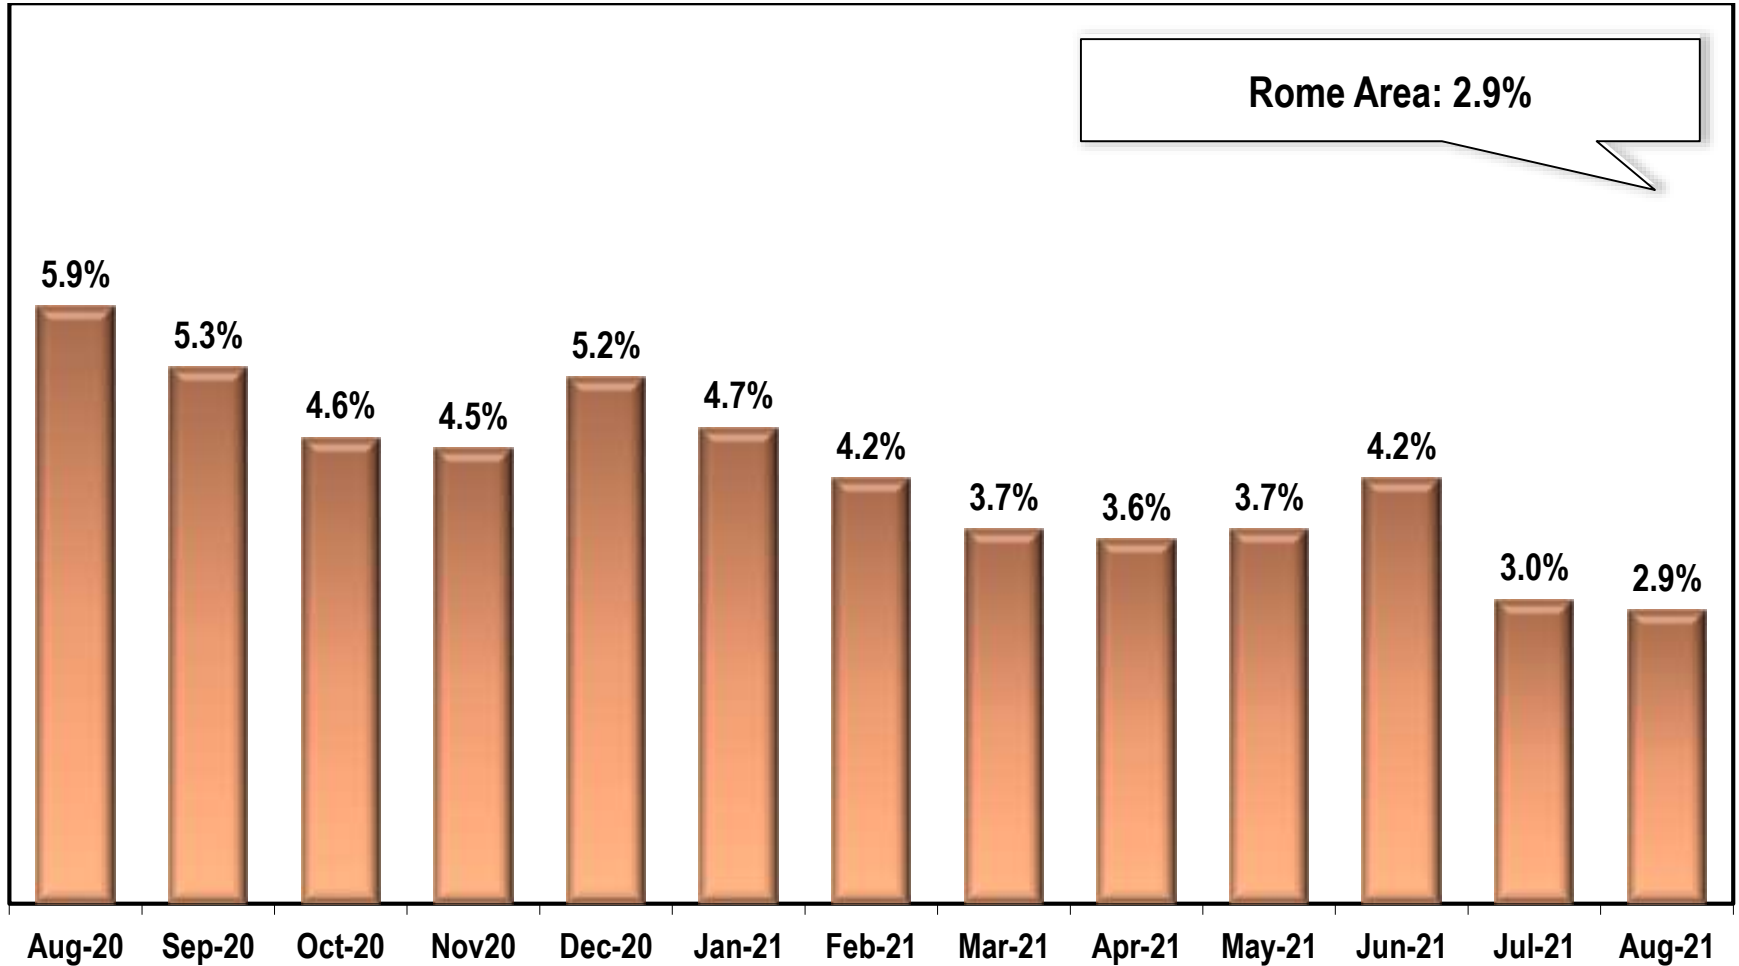

Rome Area Unemployment Rate

(Not Seasonally Adjusted)

Note: Rome Area includes Floyd county.

Source: Georgia Department of Labor – Mark Butler, Commissioner