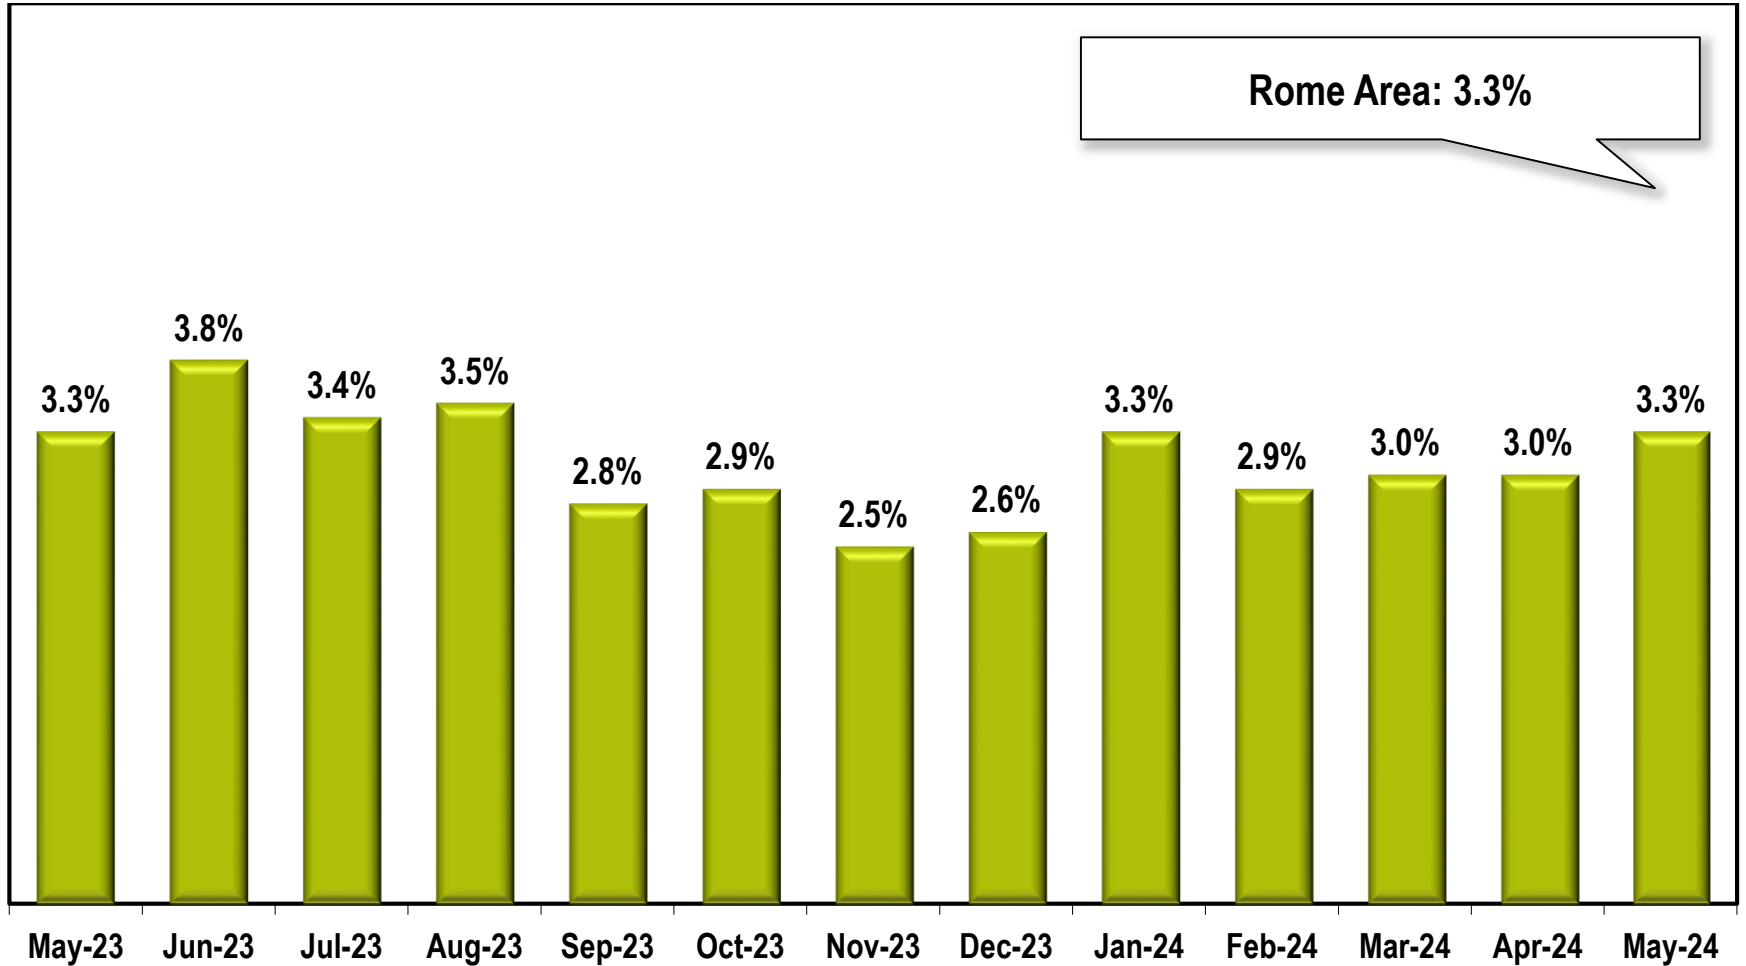

Rome Area Unemployment Rate

(Not Seasonally Adjusted)

Note: Rome Area includes Floyd county.

Source: Georgia Department of Labor – Bruce Thompson, Commissioner