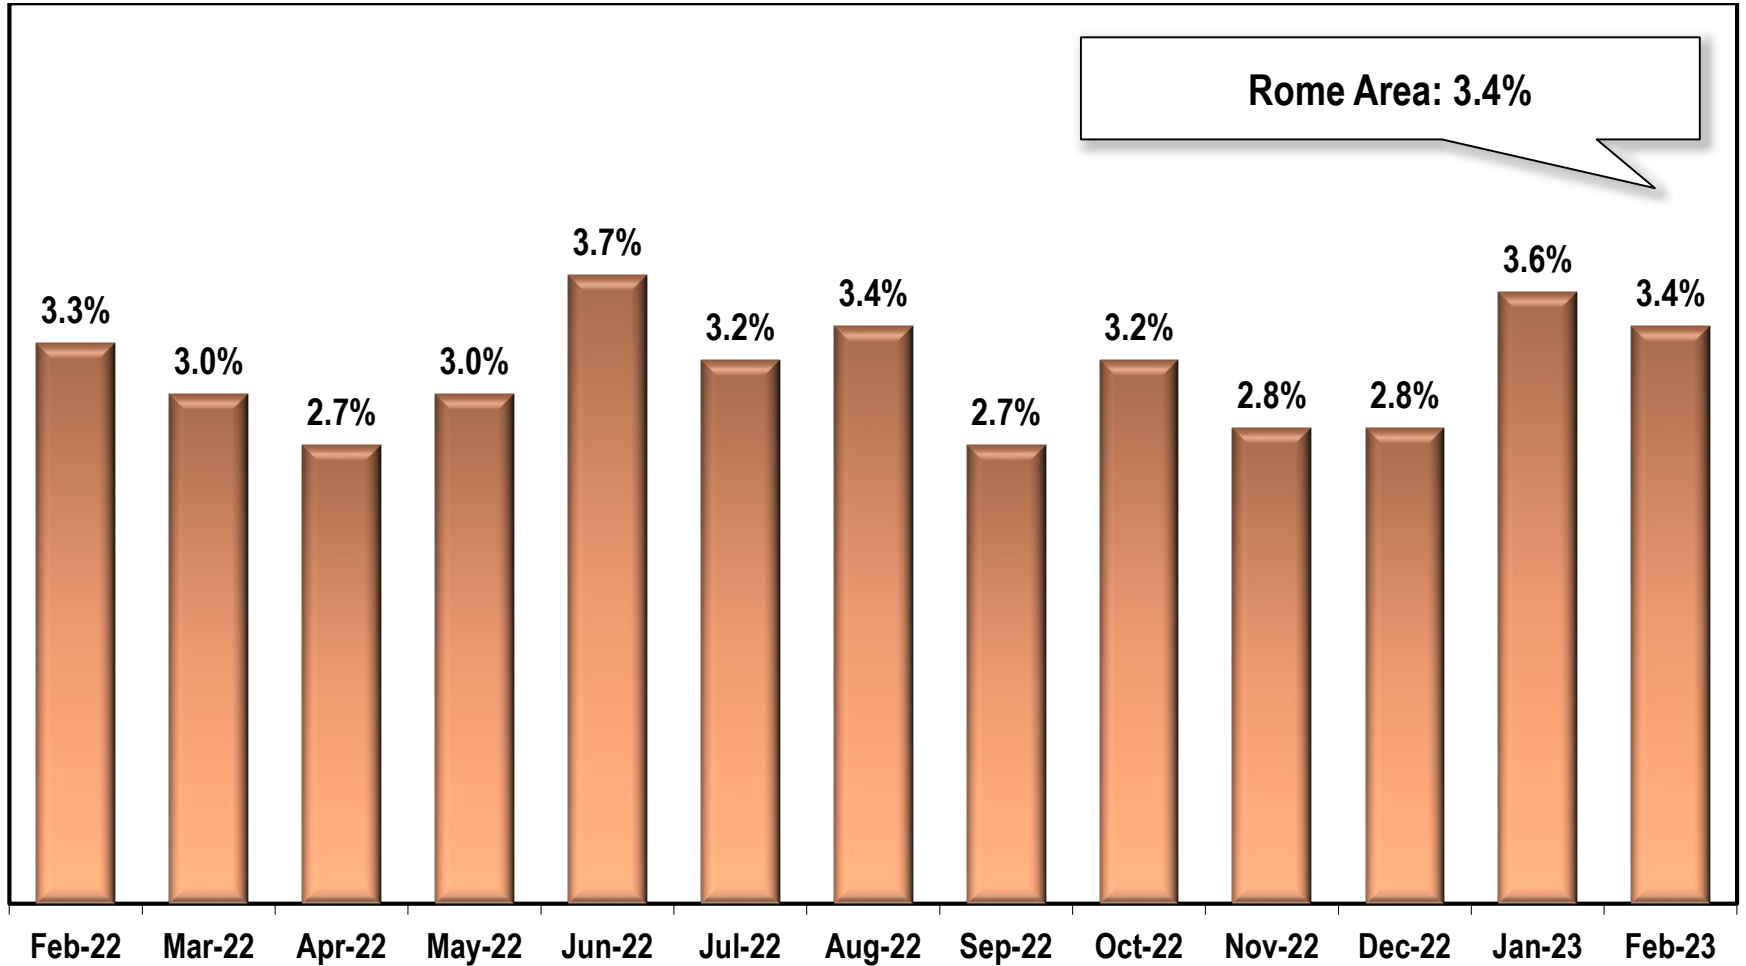

Rome Area Unemployment Rate

(Not Seasonally Adjusted)

Note: Rome Area includes Floyd county.

Source: Georgia Department of Labor – Bruce Thompson, Commissioner