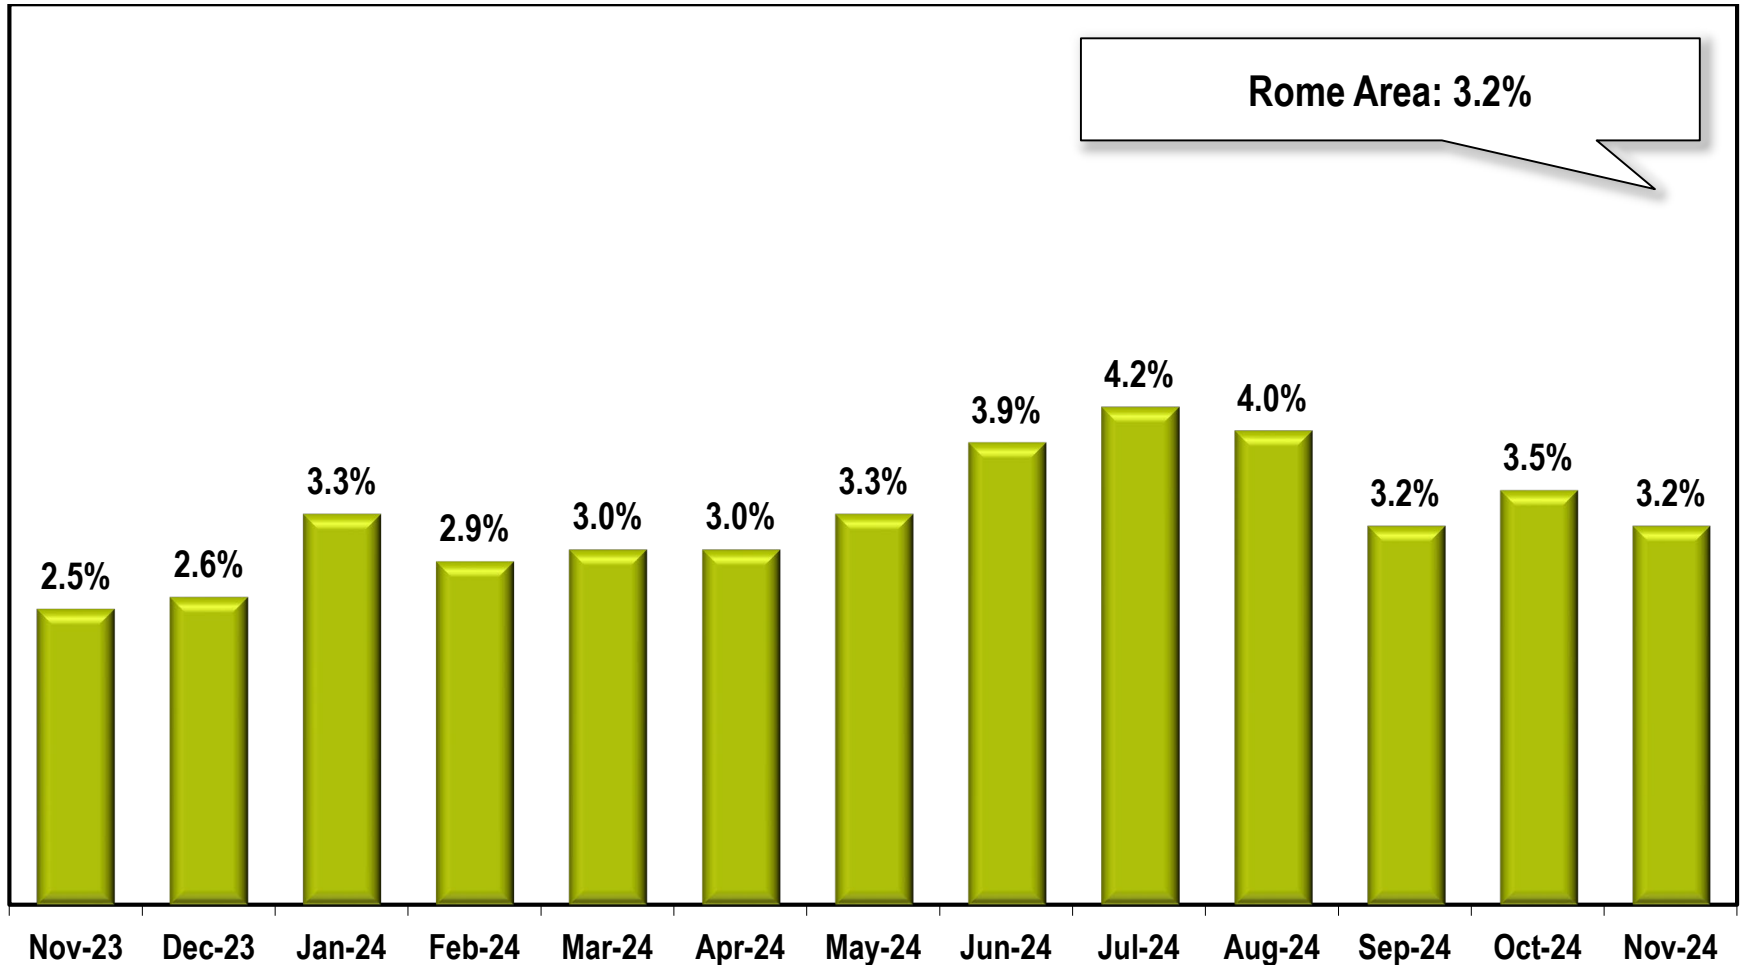

# Rome Area Unemployment Rate

(Not Seasonally Adjusted)

Note: Rome Area includes Floyd county.

Source: Georgia Department of Labor – Bruce Thompson, Commissioner