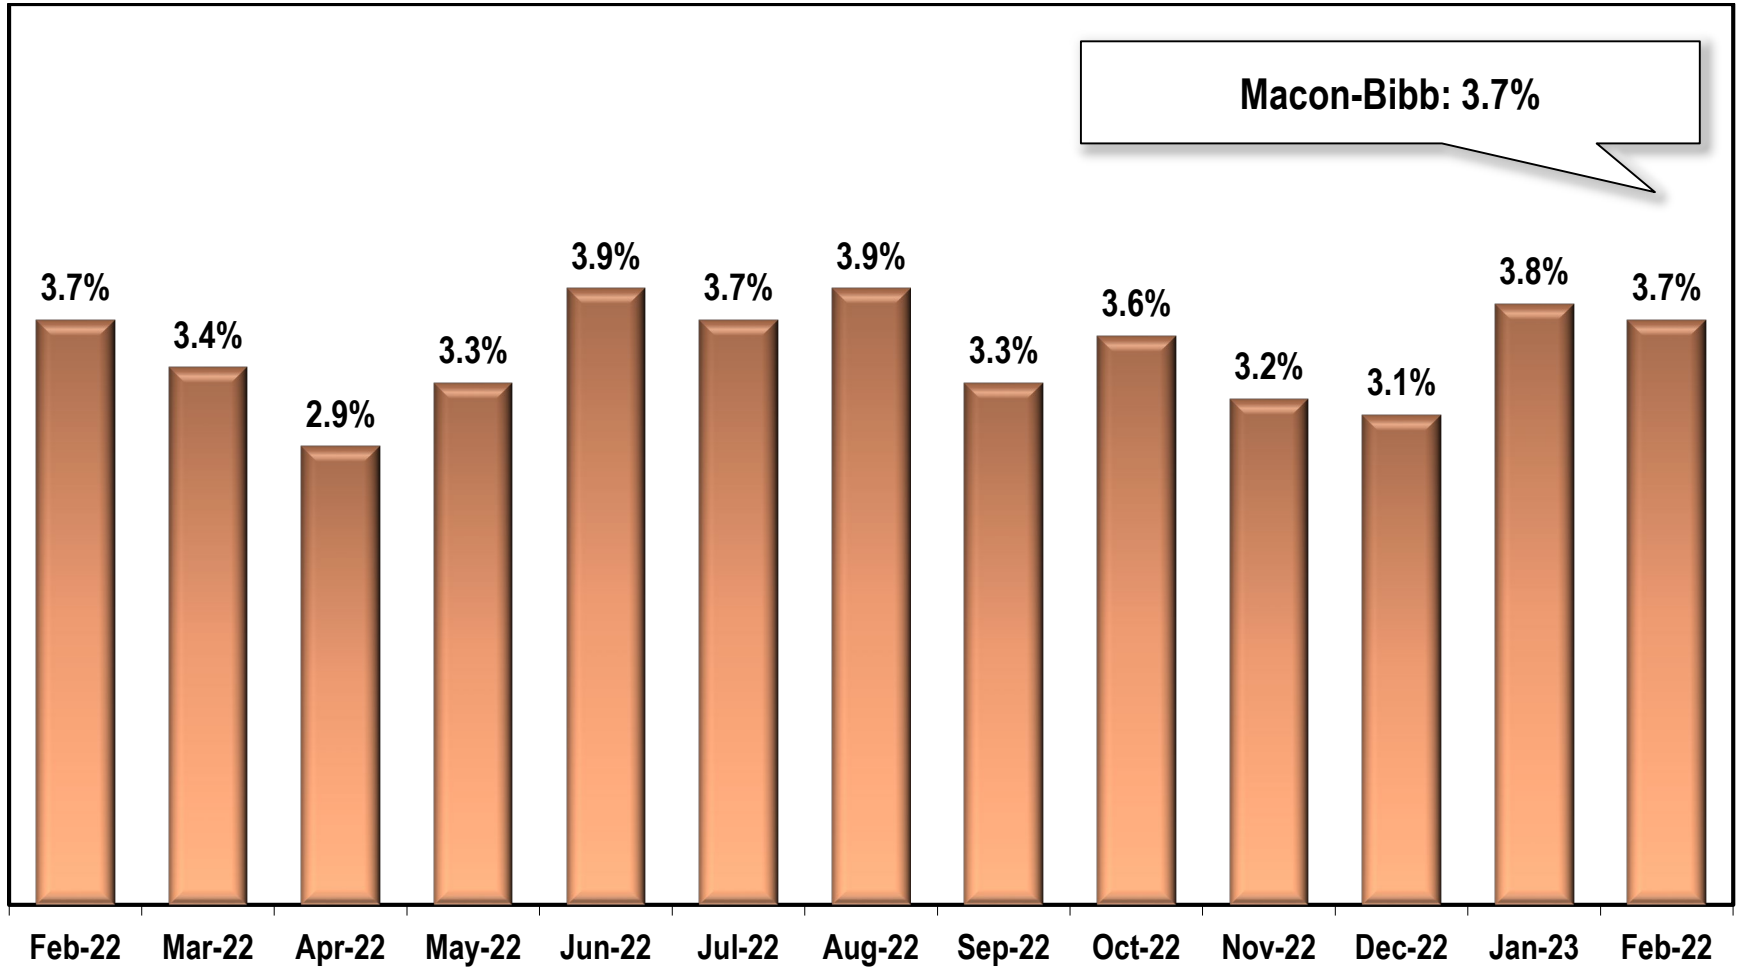

# Macon-Bibb Area Unemployment Rate

(Not Seasonally Adjusted)

Note: Macon-Bibb County Area includes Bibb, Crawford, Jones, Monroe, and Twiggs counties.

Source: Georgia Department of Labor – Bruce Thompson, Commissioner