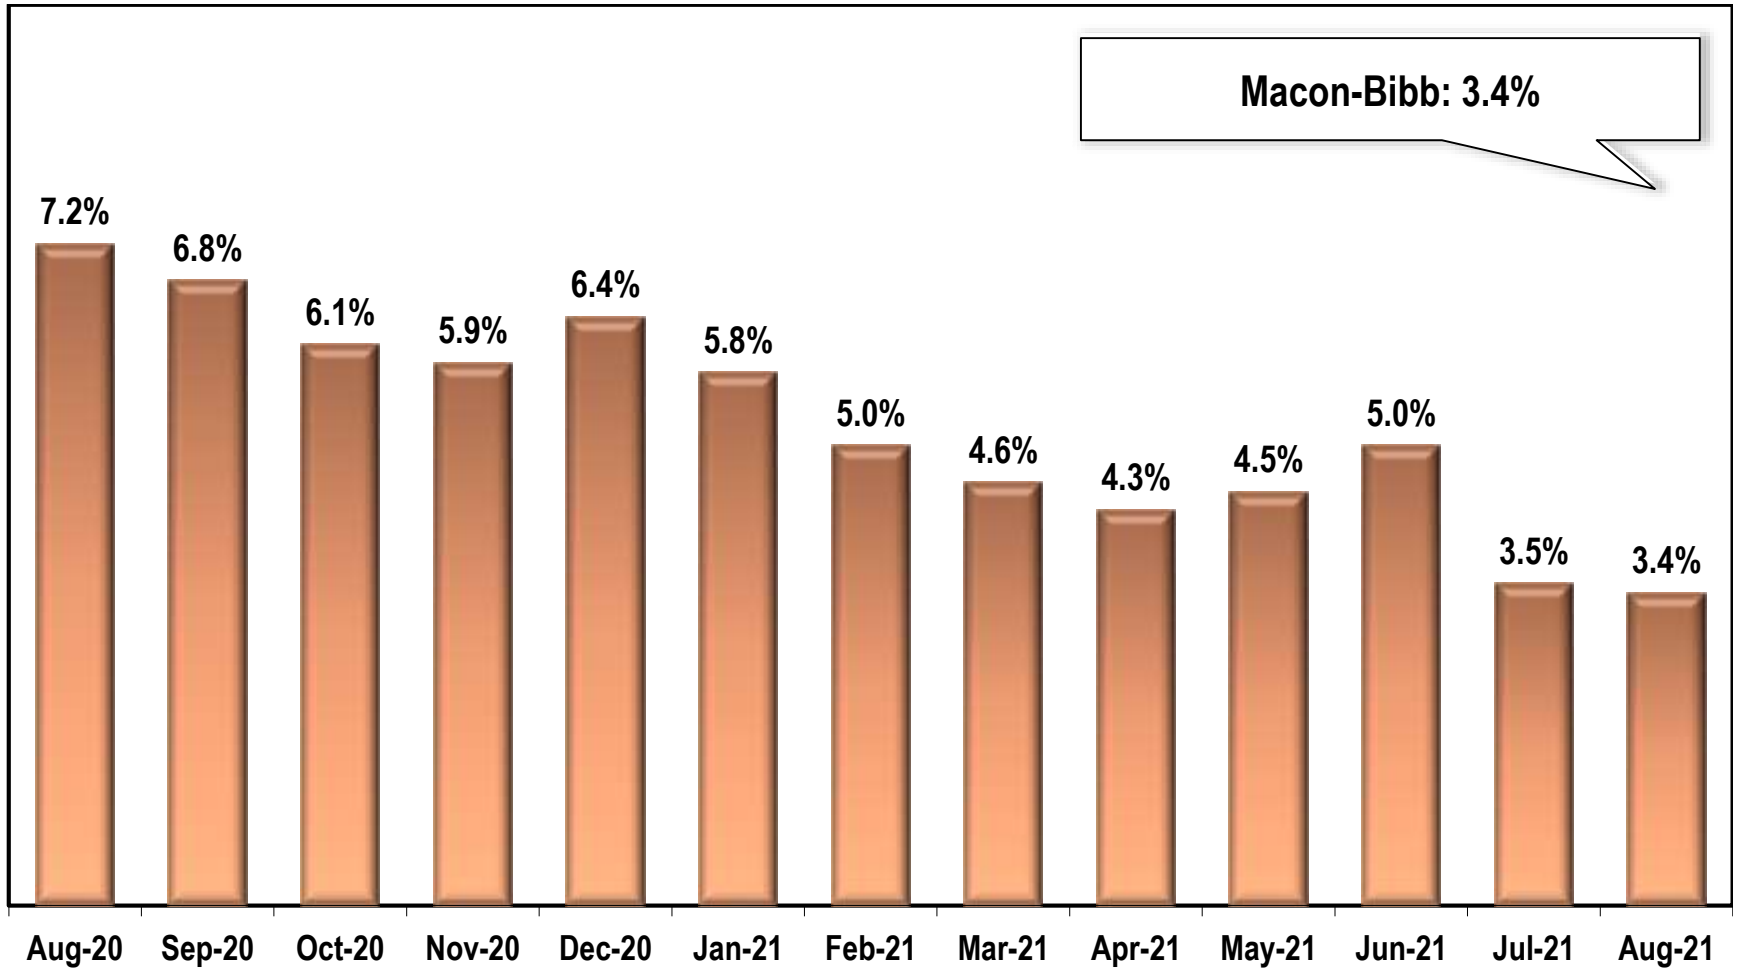

Macon-Bibb Area Unemployment Rate

(Not Seasonally Adjusted)

Note: Macon-Bibb County Area includes Bibb, Crawford, Jones, Monroe, and Twiggs counties.

Source: Georgia Department of Labor – Mark Butler, Commissioner