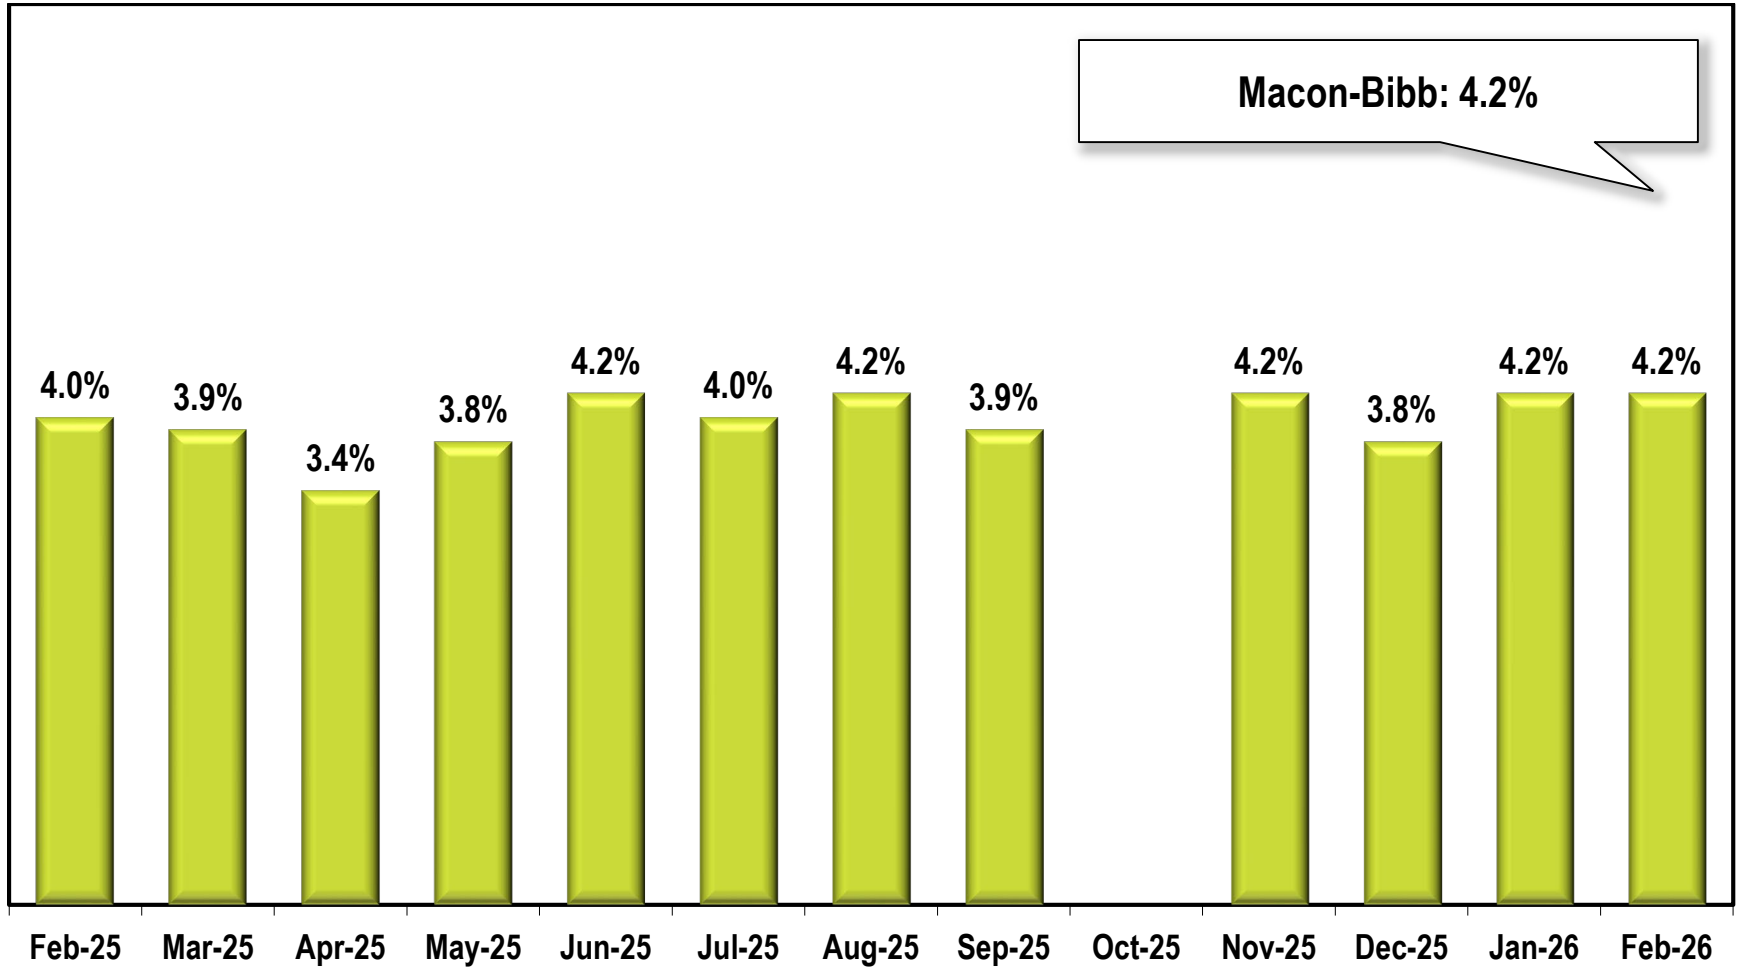

Macon-Bibb Area Unemployment Rate

(Not Seasonally Adjusted)

Due to lapse in appropriations, October 2025 data is missing.

Note: Macon-Bibb County Area includes Bibb, Crawford, Jones, Monroe, and Twiggs counties.