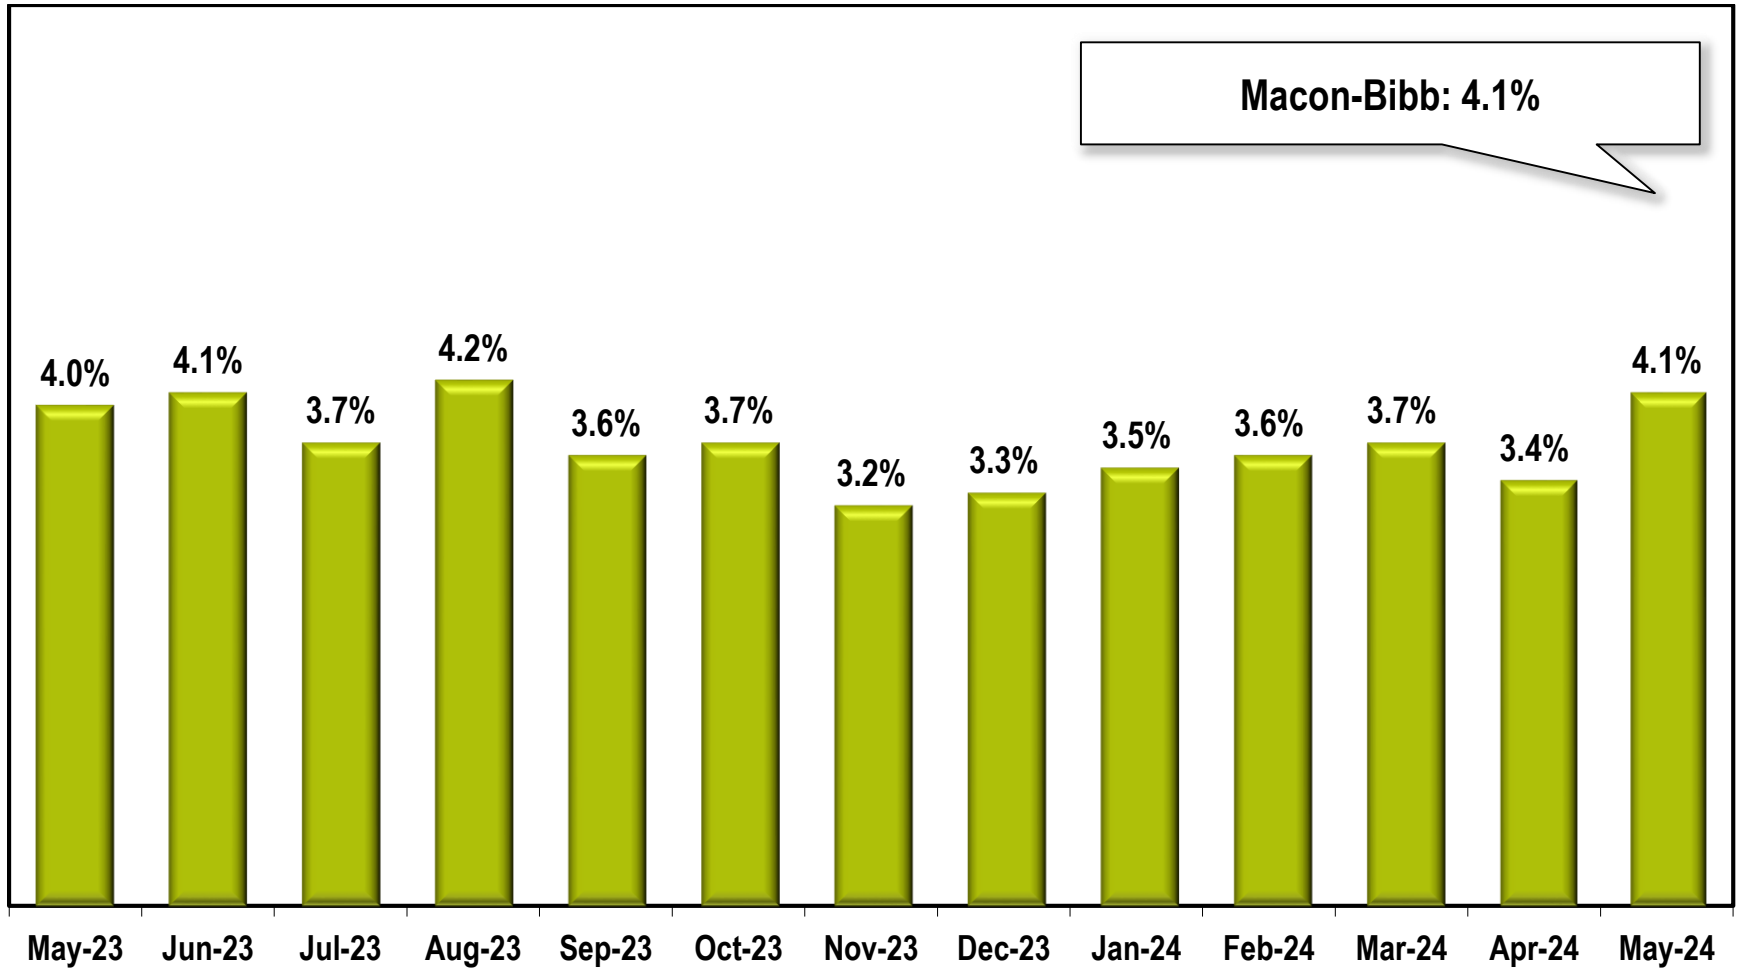

Macon-Bibb Area Unemployment Rate

(Not Seasonally Adjusted)

Note: Macon-Bibb County Area includes Bibb, Crawford, Jones, Monroe, and Twiggs counties.

Source: Georgia Department of Labor – Bruce Thompson, Commissioner