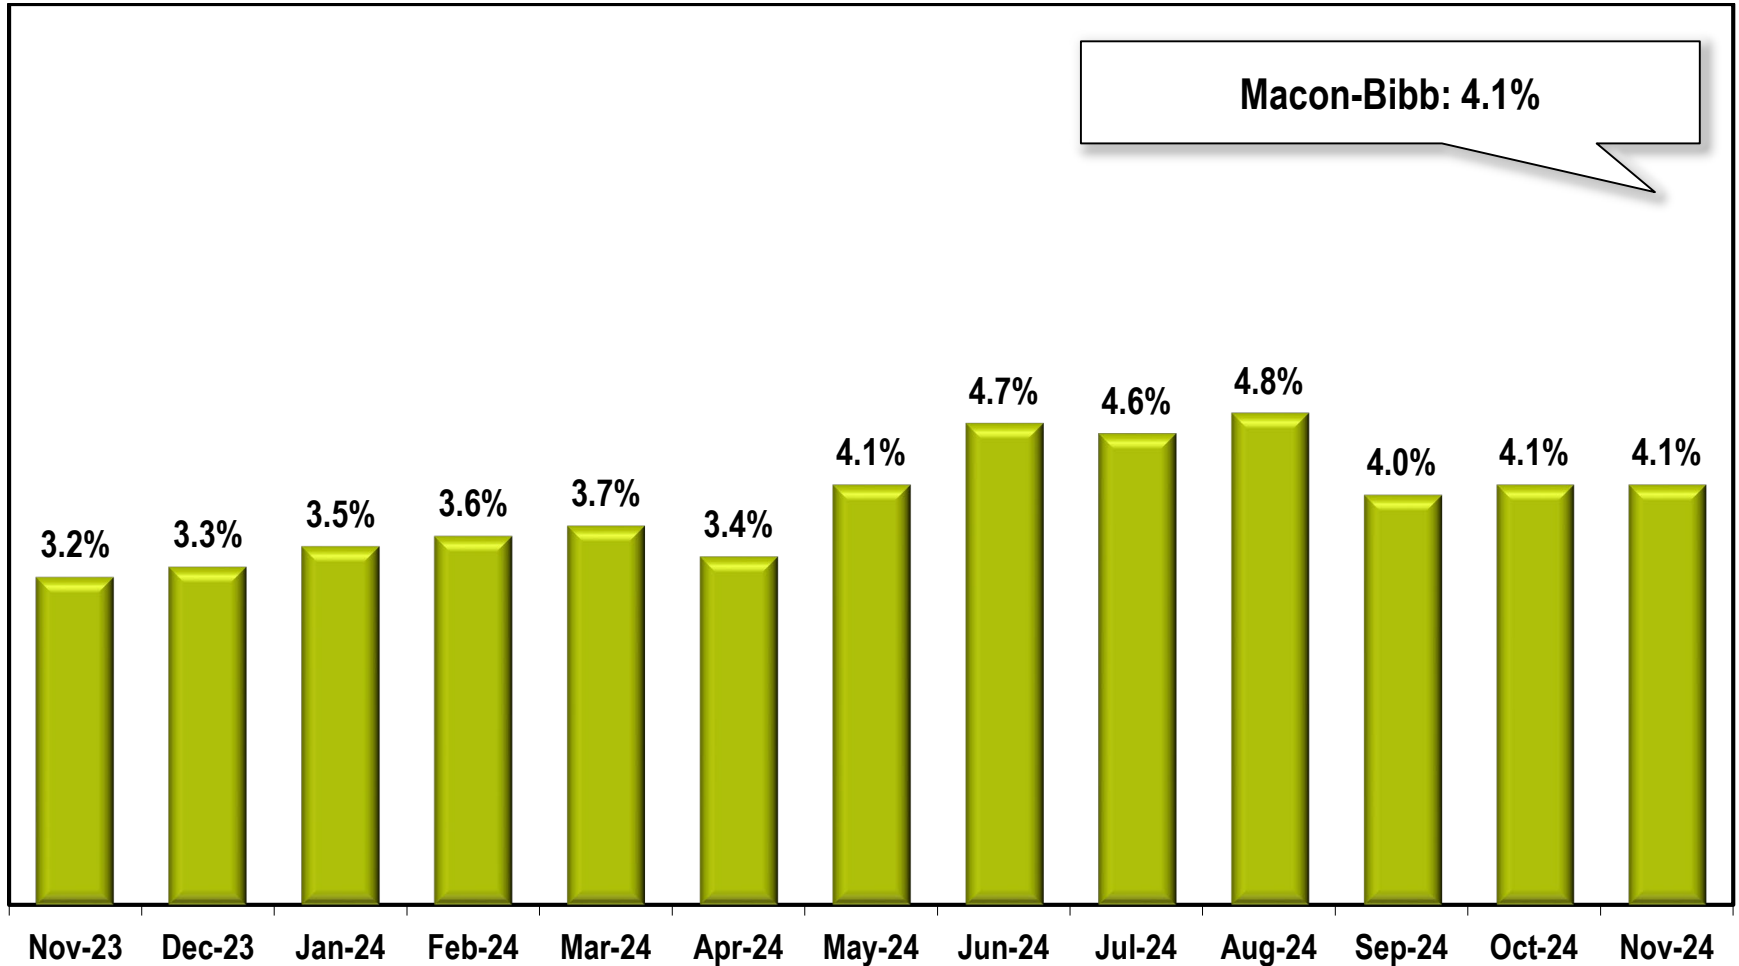

Macon-Bibb Area Unemployment Rate

(Not Seasonally Adjusted)

Note: Macon-Bibb County Area includes Bibb, Crawford, Jones, Monroe, and Twiggs counties.

Source: Georgia Department of Labor – Bruce Thompson, Commissioner