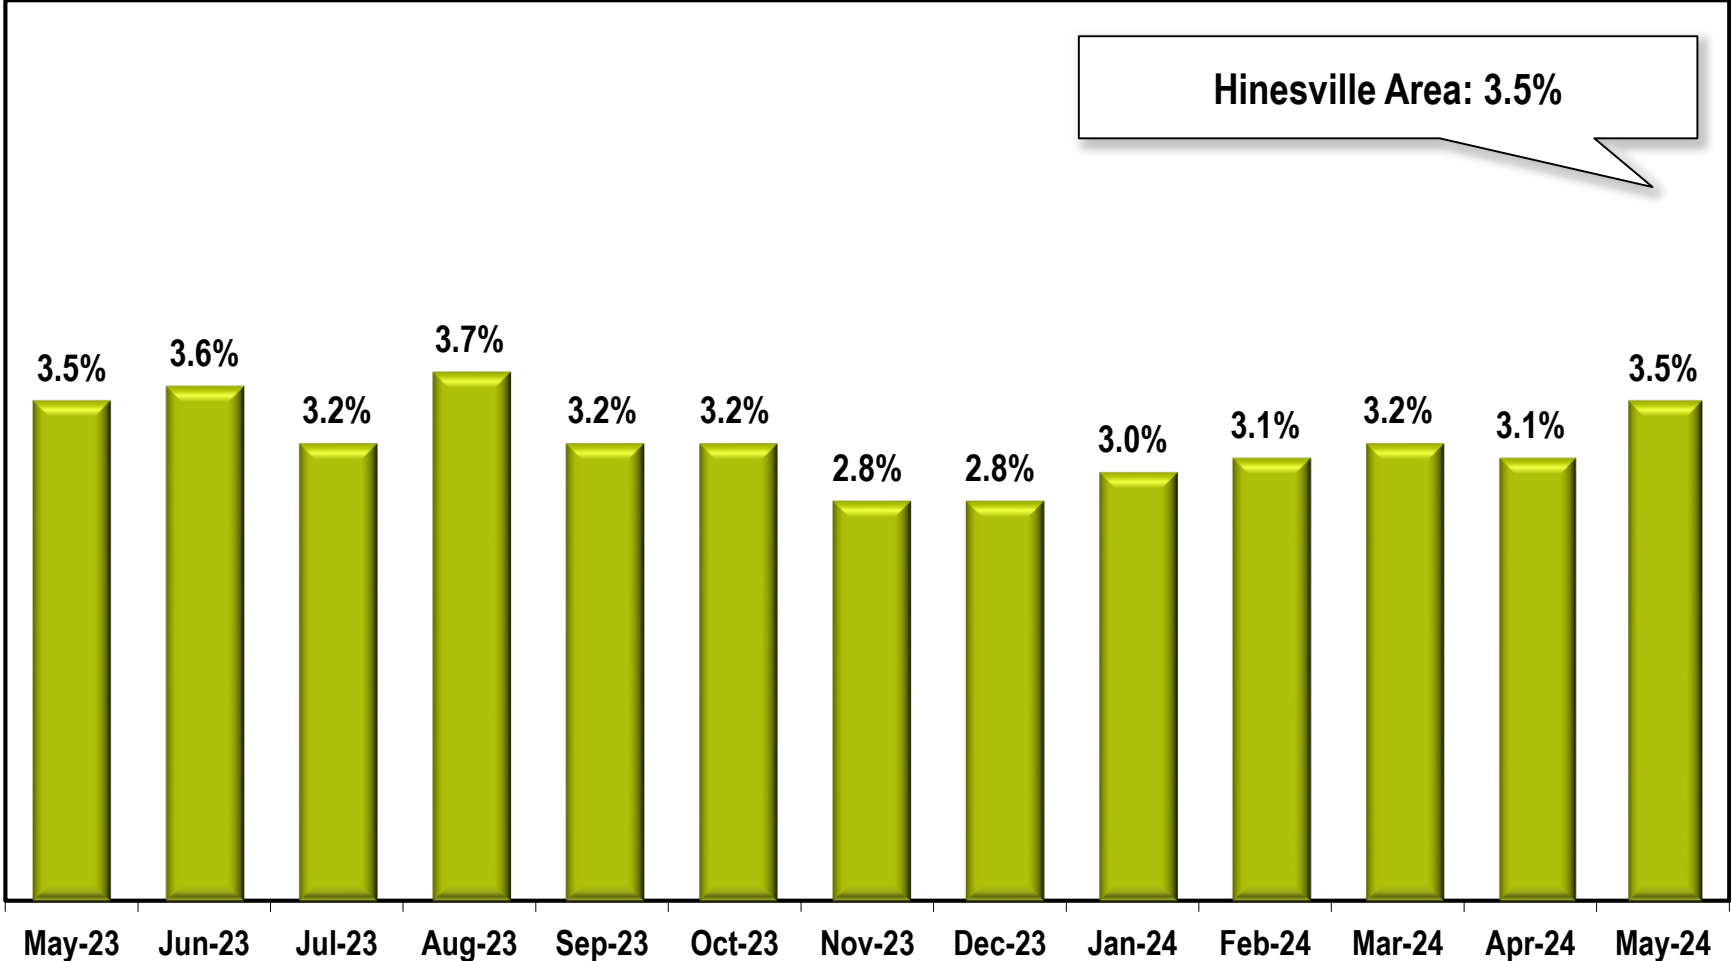

Hinesville Area Unemployment Rate

(Not Seasonally Adjusted)

Note: Hinesville Area includes Liberty and Long counties.

Source: Georgia Department of Labor – Bruce Thompson, Commissioner