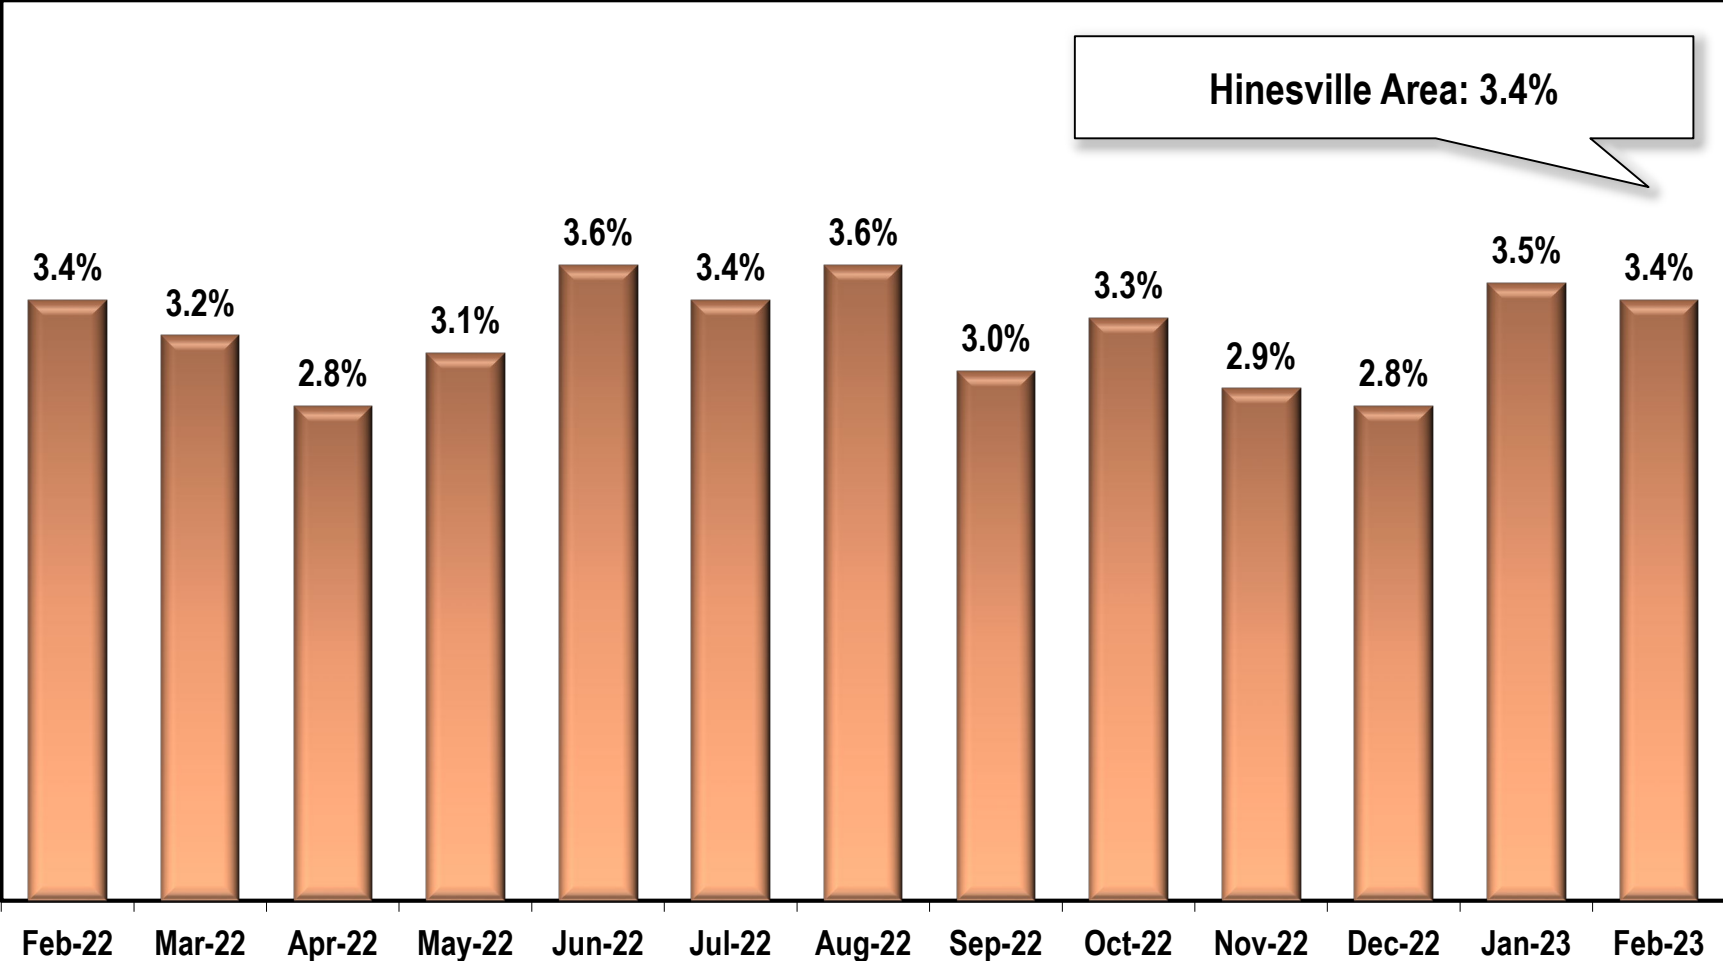

# Hinesville Area Unemployment Rate

(Not Seasonally Adjusted)

Note: Hinesville Area includes Liberty and Long counties.

Source: Georgia Department of Labor – Bruce Thompson, Commissioner