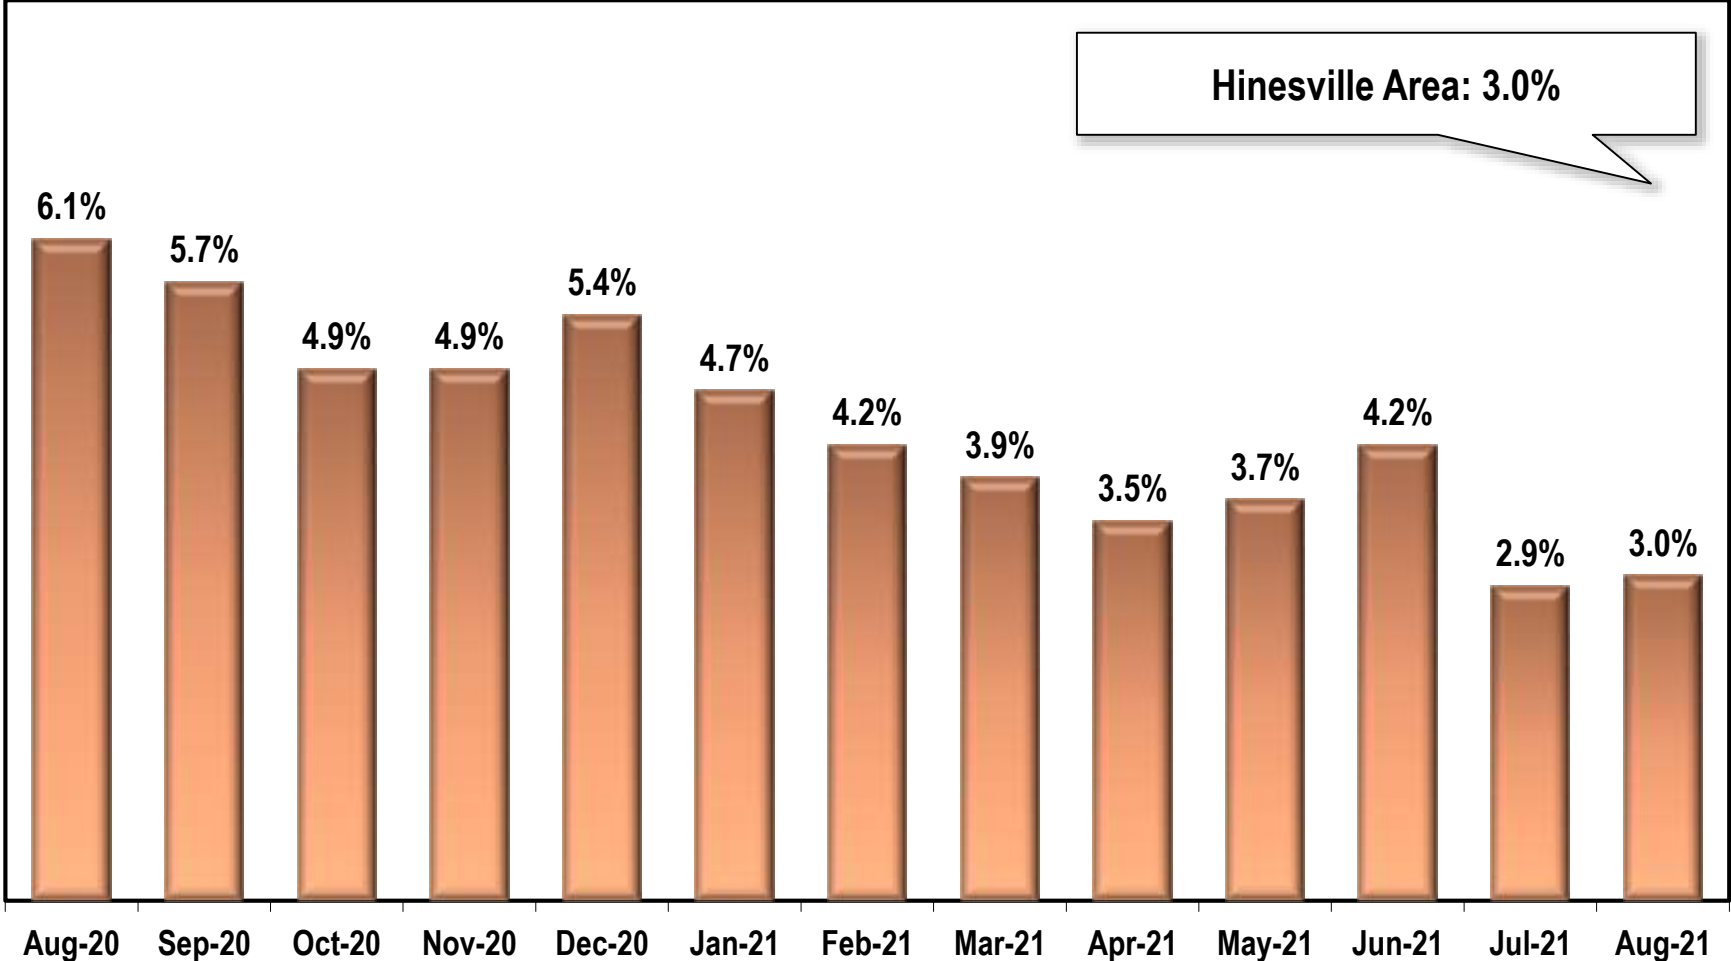

# Hinesville Area Unemployment Rate

(Not Seasonally Adjusted)

Note: Hinesville Area includes Liberty and Long counties.

Source: Georgia Department of Labor – Mark Butler, Commissioner