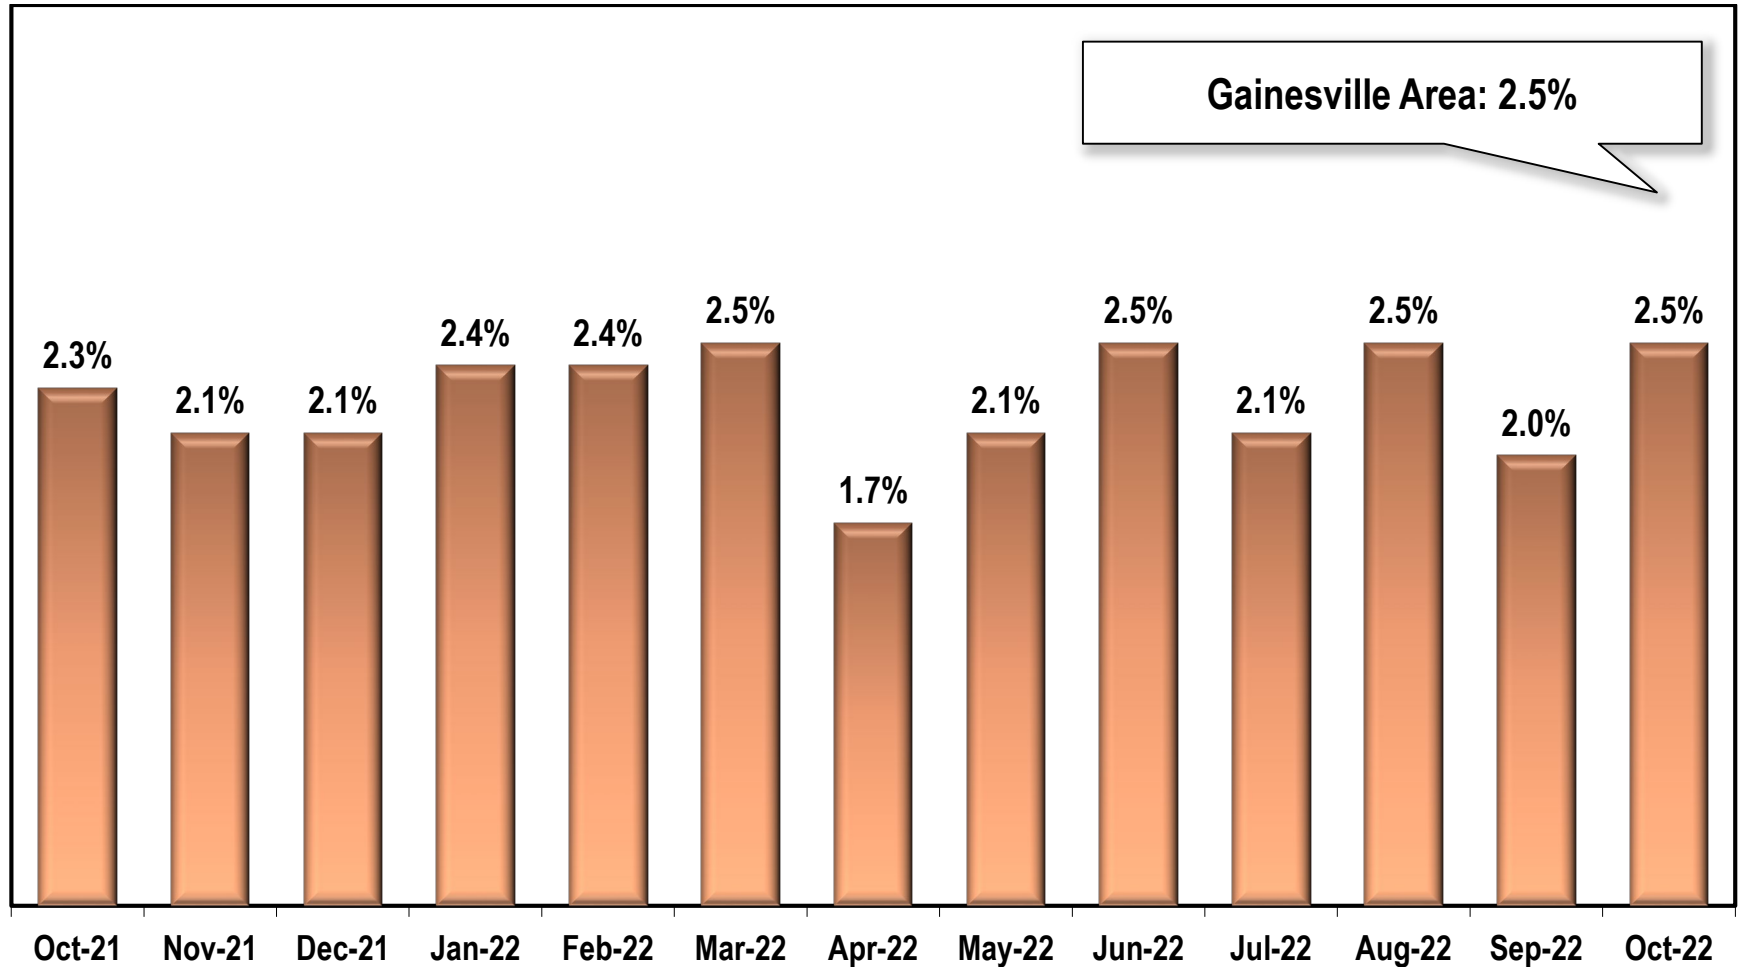

Gainesville Area Unemployment Rate

(Not Seasonally Adjusted)

Note: Gainesville Area includes Hall County.

Source: Georgia Department of Labor – Mark Butler, Commissioner