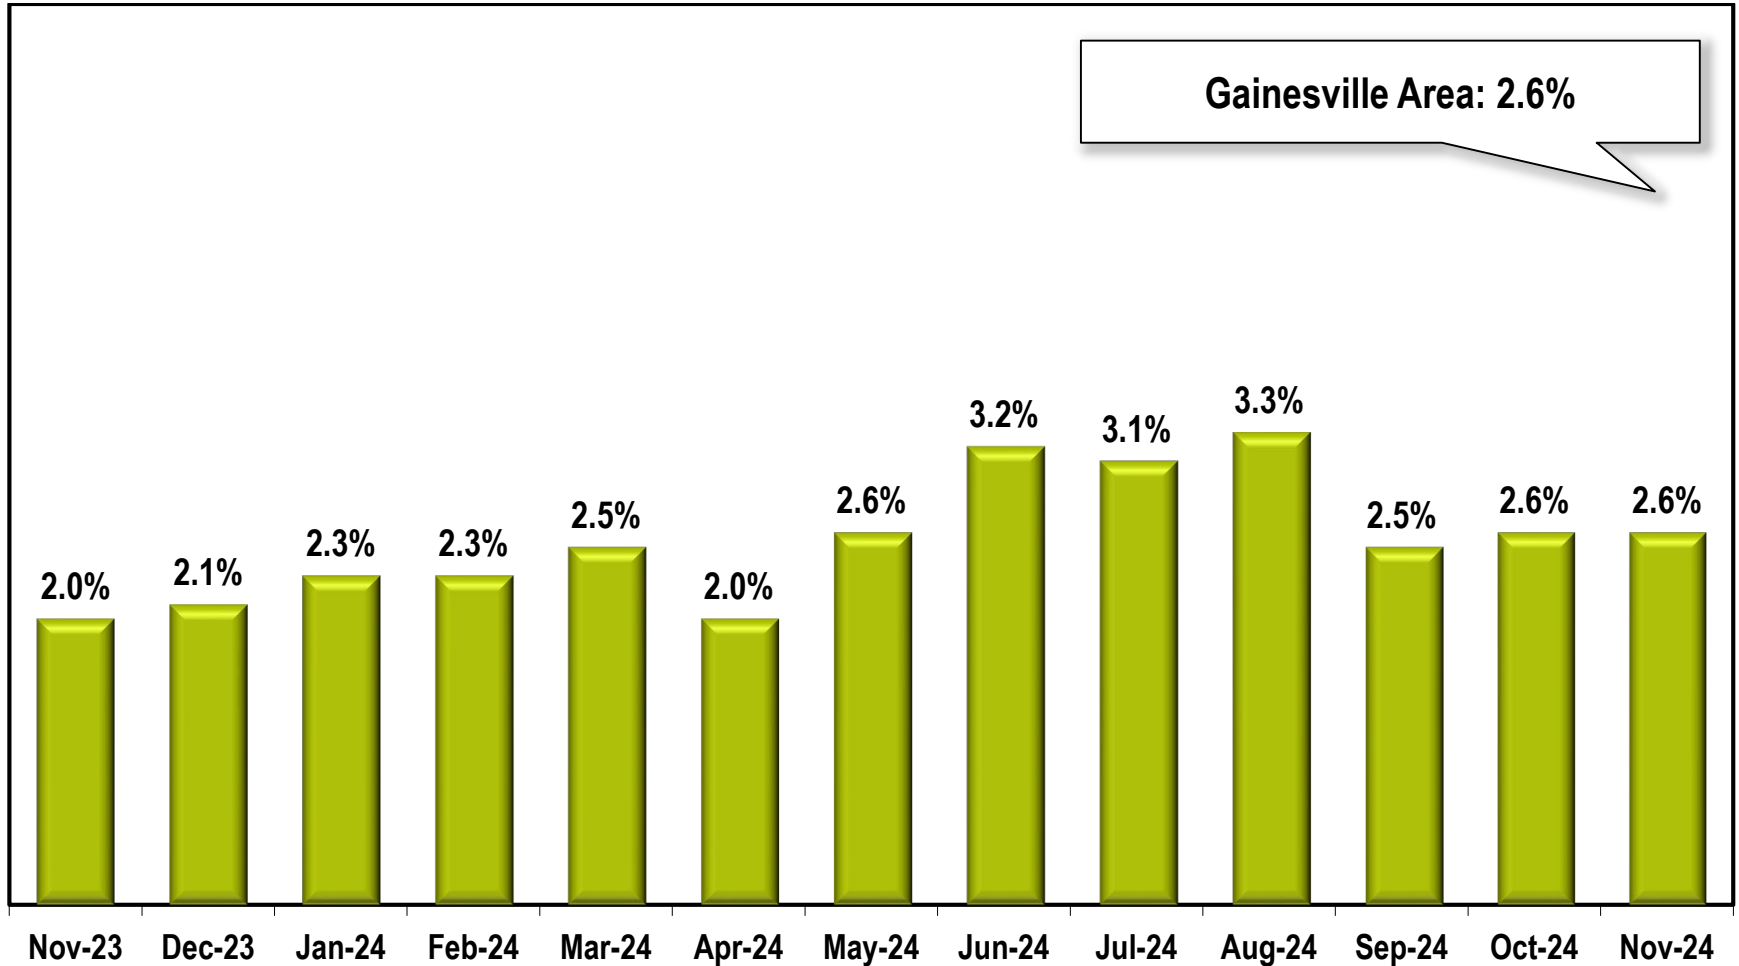

# Gainesville Area Unemployment Rate

(Not Seasonally Adjusted)

Note: Gainesville Area includes Hall County.

Source: Georgia Department of Labor – Bruce Thompson, Commissioner