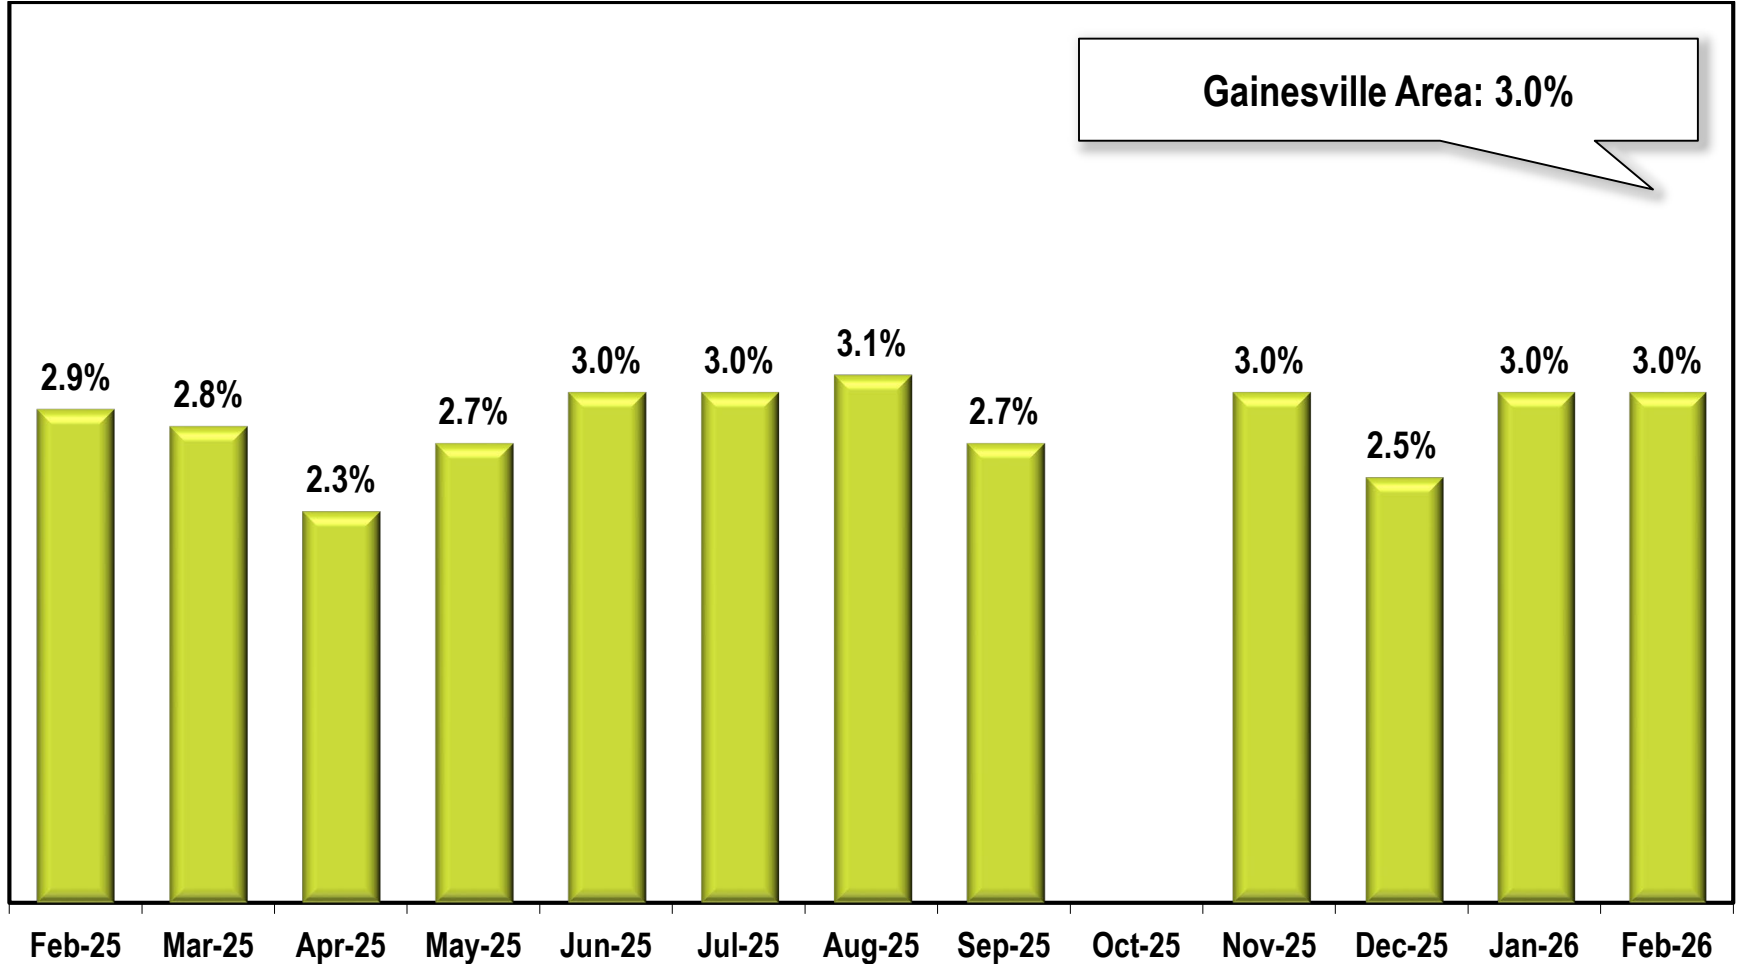

# Gainesville Area Unemployment Rate

(Not Seasonally Adjusted)

Due to lapse in appropriations, October 2025 data is missing.

Note: Gainesville Area includes Hall County.

Source: Georgia Department of Labor – Bárbara Rivera Holmes, Commissioner