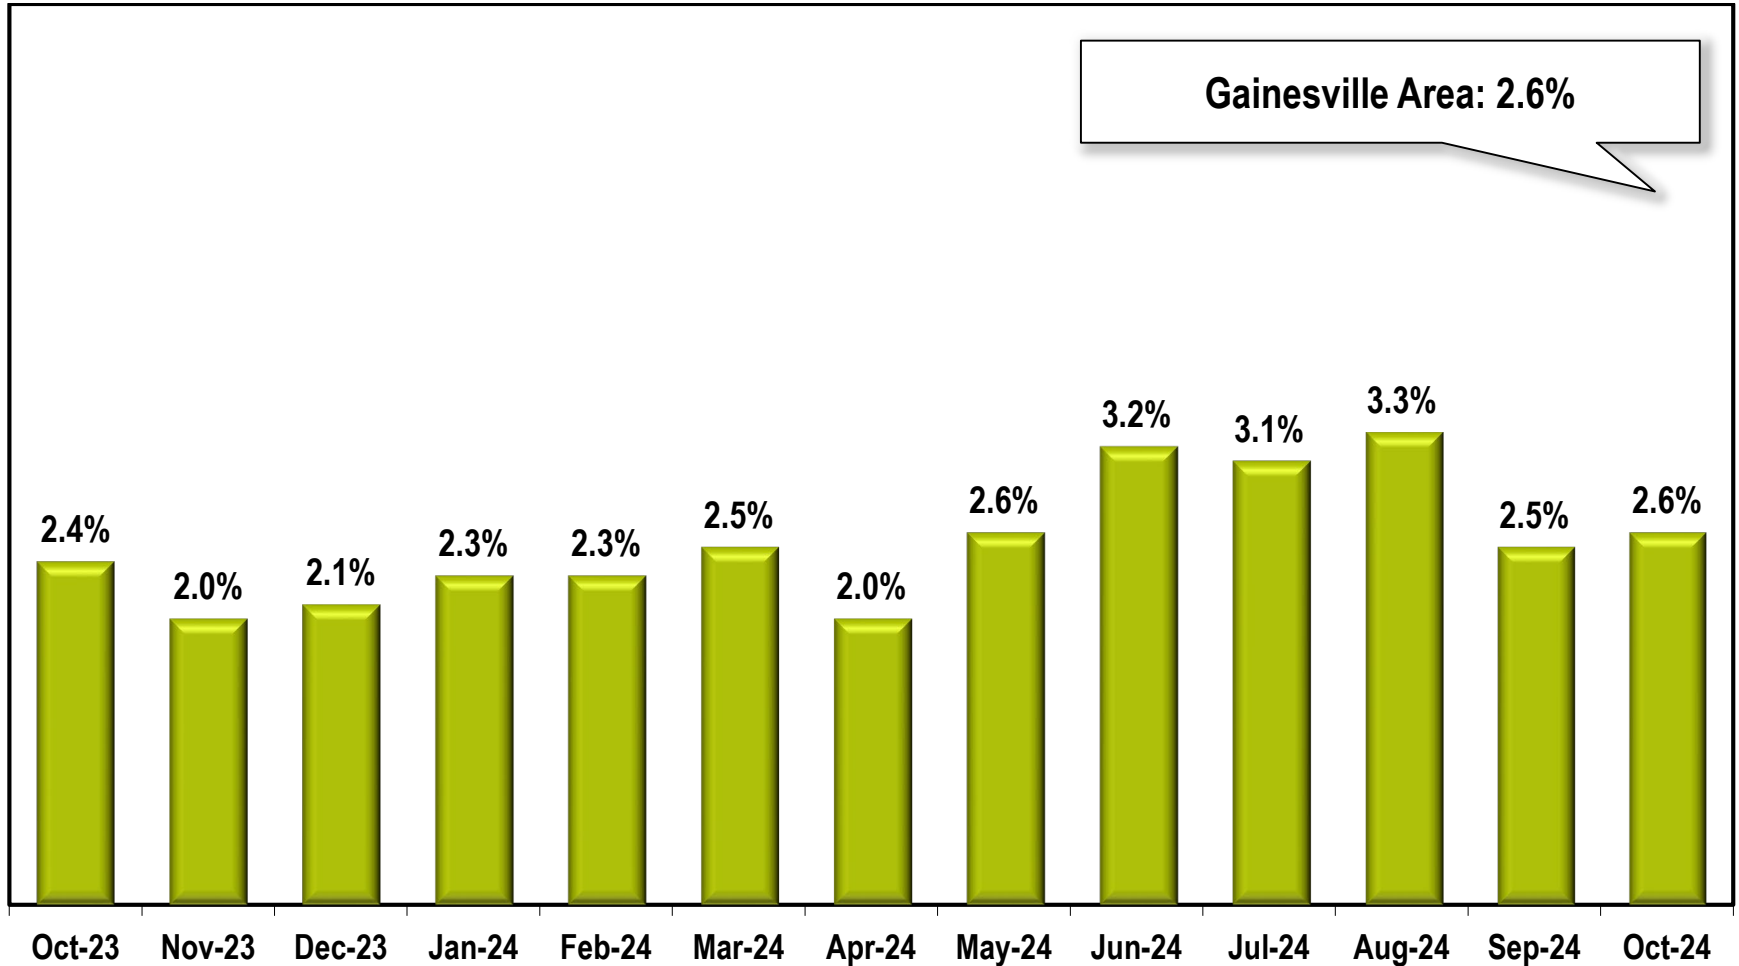

# Gainesville Area Unemployment Rate

(Not Seasonally Adjusted)

Note: Gainesville Area includes Hall County.

Source: Georgia Department of Labor – Bruce Thompson, Commissioner