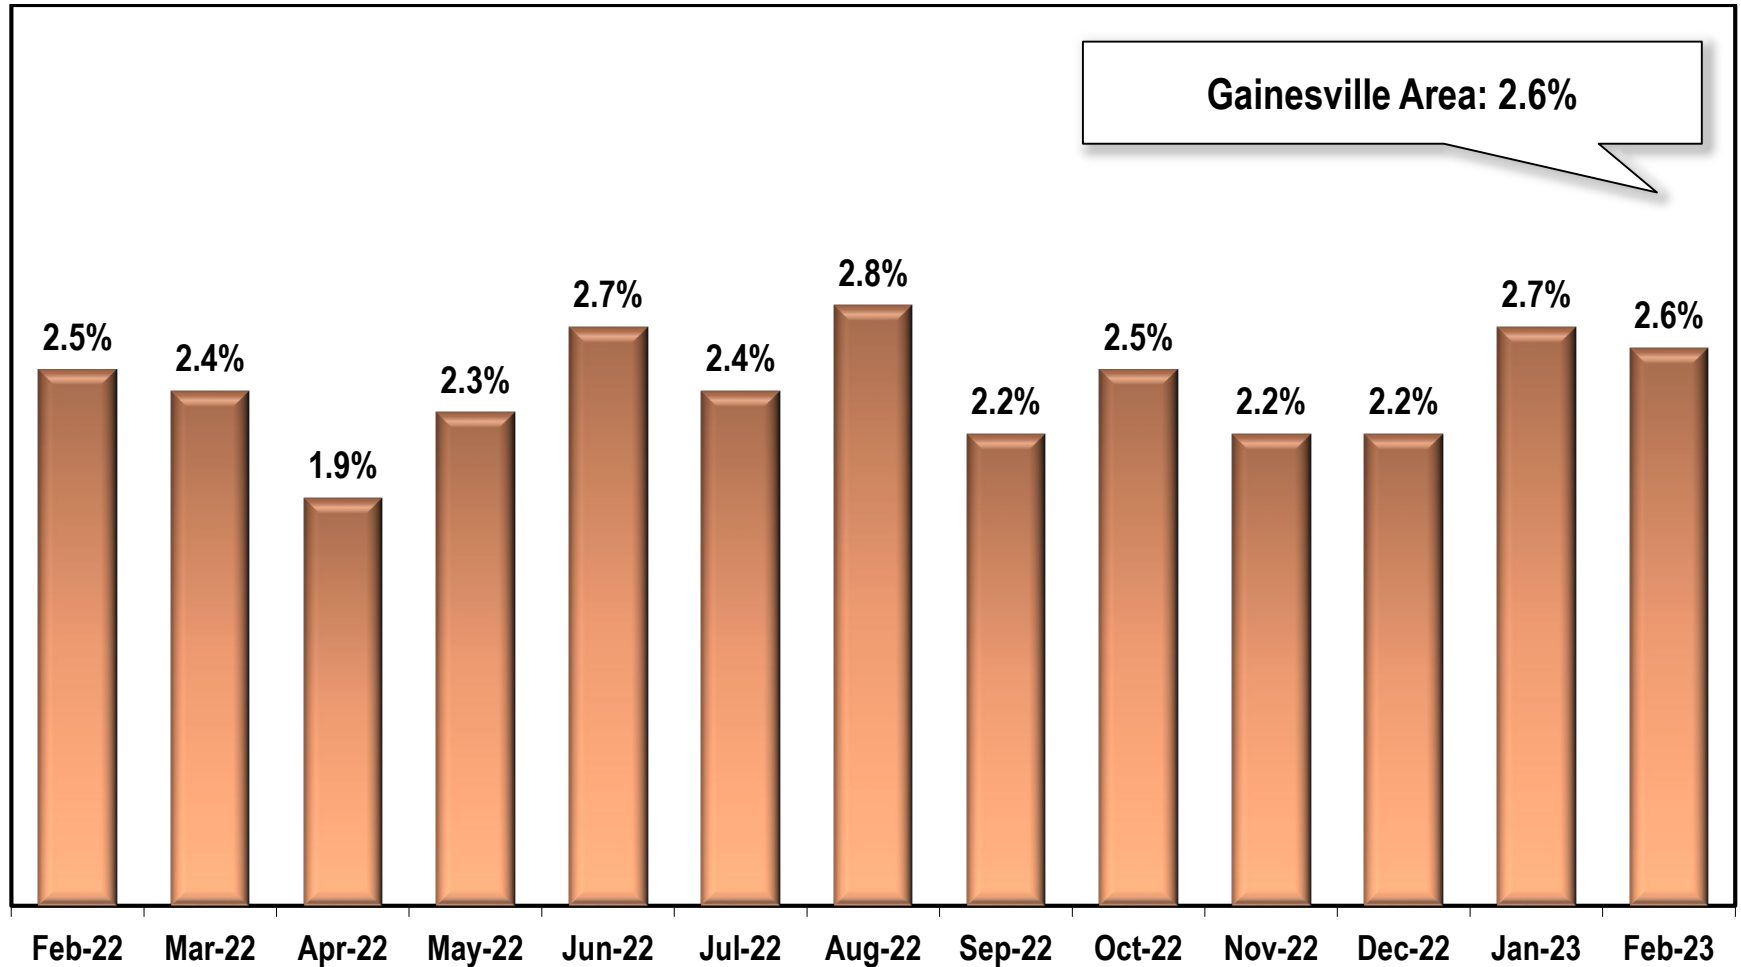

# Gainesville Area Unemployment Rate

(Not Seasonally Adjusted)

Note: Gainesville Area includes Hall County.

Source: Georgia Department of Labor – Bruce Thompson, Commissioner