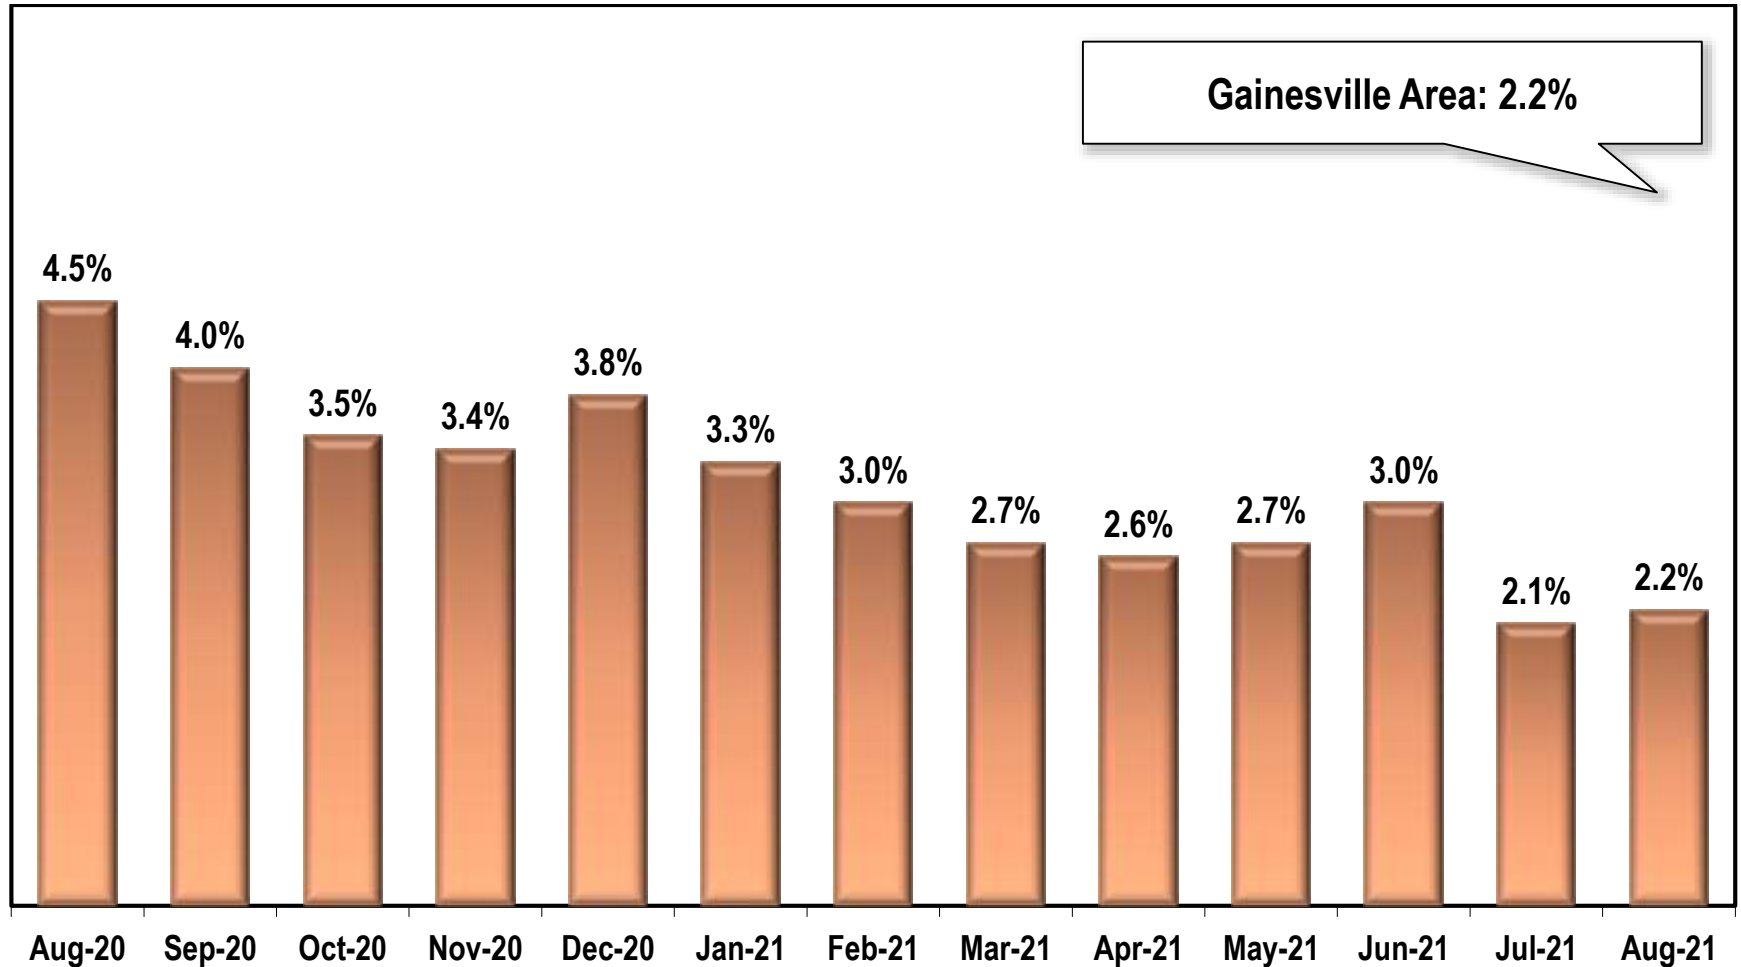

Gainesville Area Unemployment Rate

(Not Seasonally Adjusted)

Note: Gainesville Area includes Hall County.

Source: Georgia Department of Labor – Mark Butler, Commissioner