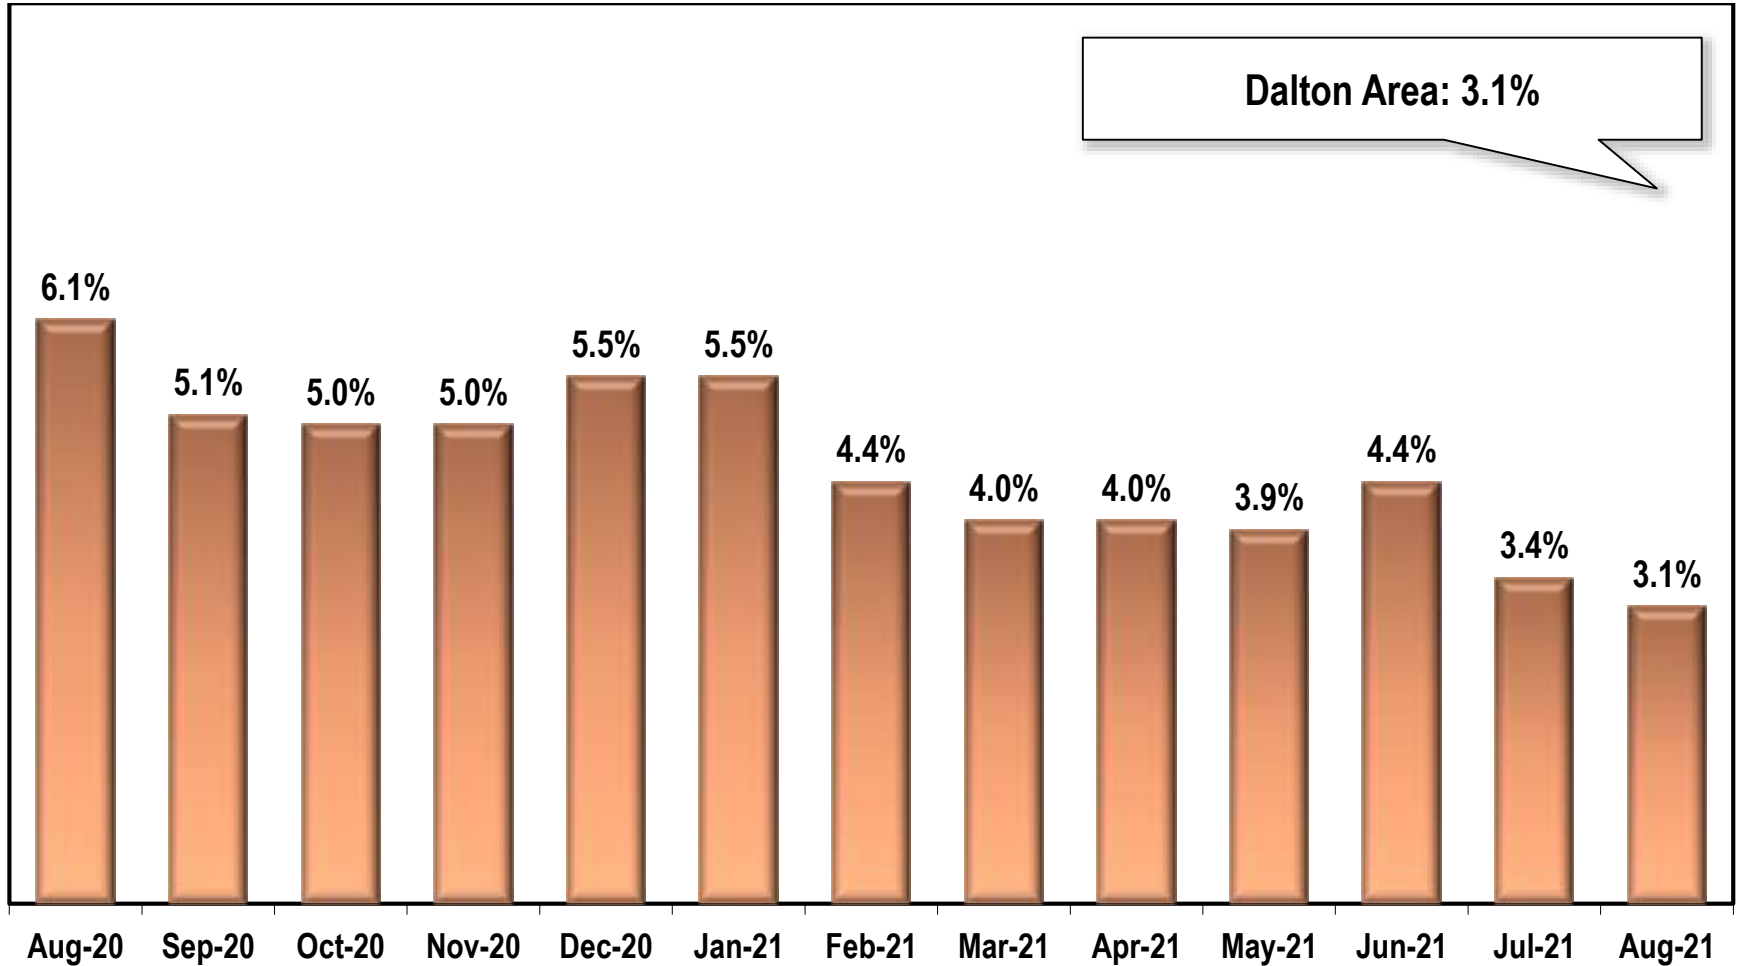

Dalton Area Unemployment Rate

(Not Seasonally Adjusted)

Note: Dalton Area includes Murray and Whitfield counties.

Source: Georgia Department of Labor – Mark Butler, Commissioner