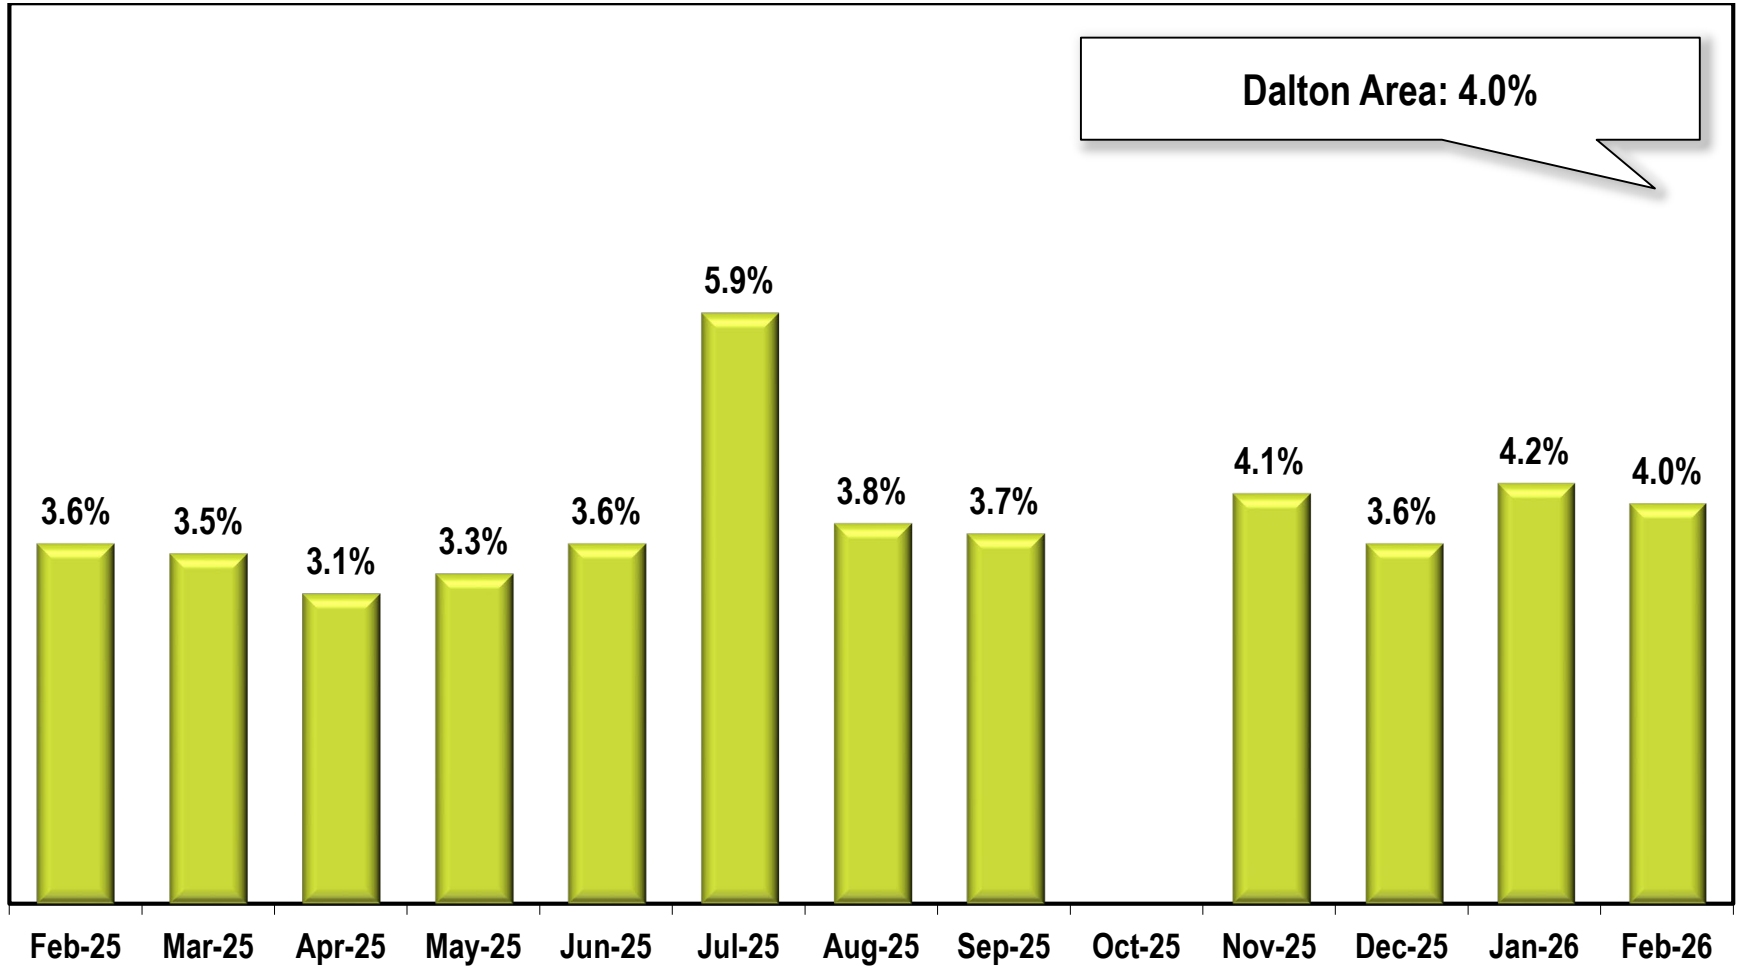

Dalton Area Unemployment Rate

(Not Seasonally Adjusted)

Due to lapse in appropriations, October 2025 data is missing.

Note: Dalton Area includes Murray and Whitfield counties.

Source: Georgia Department of Labor – Bárbara Rivera Holmes, Commissioner