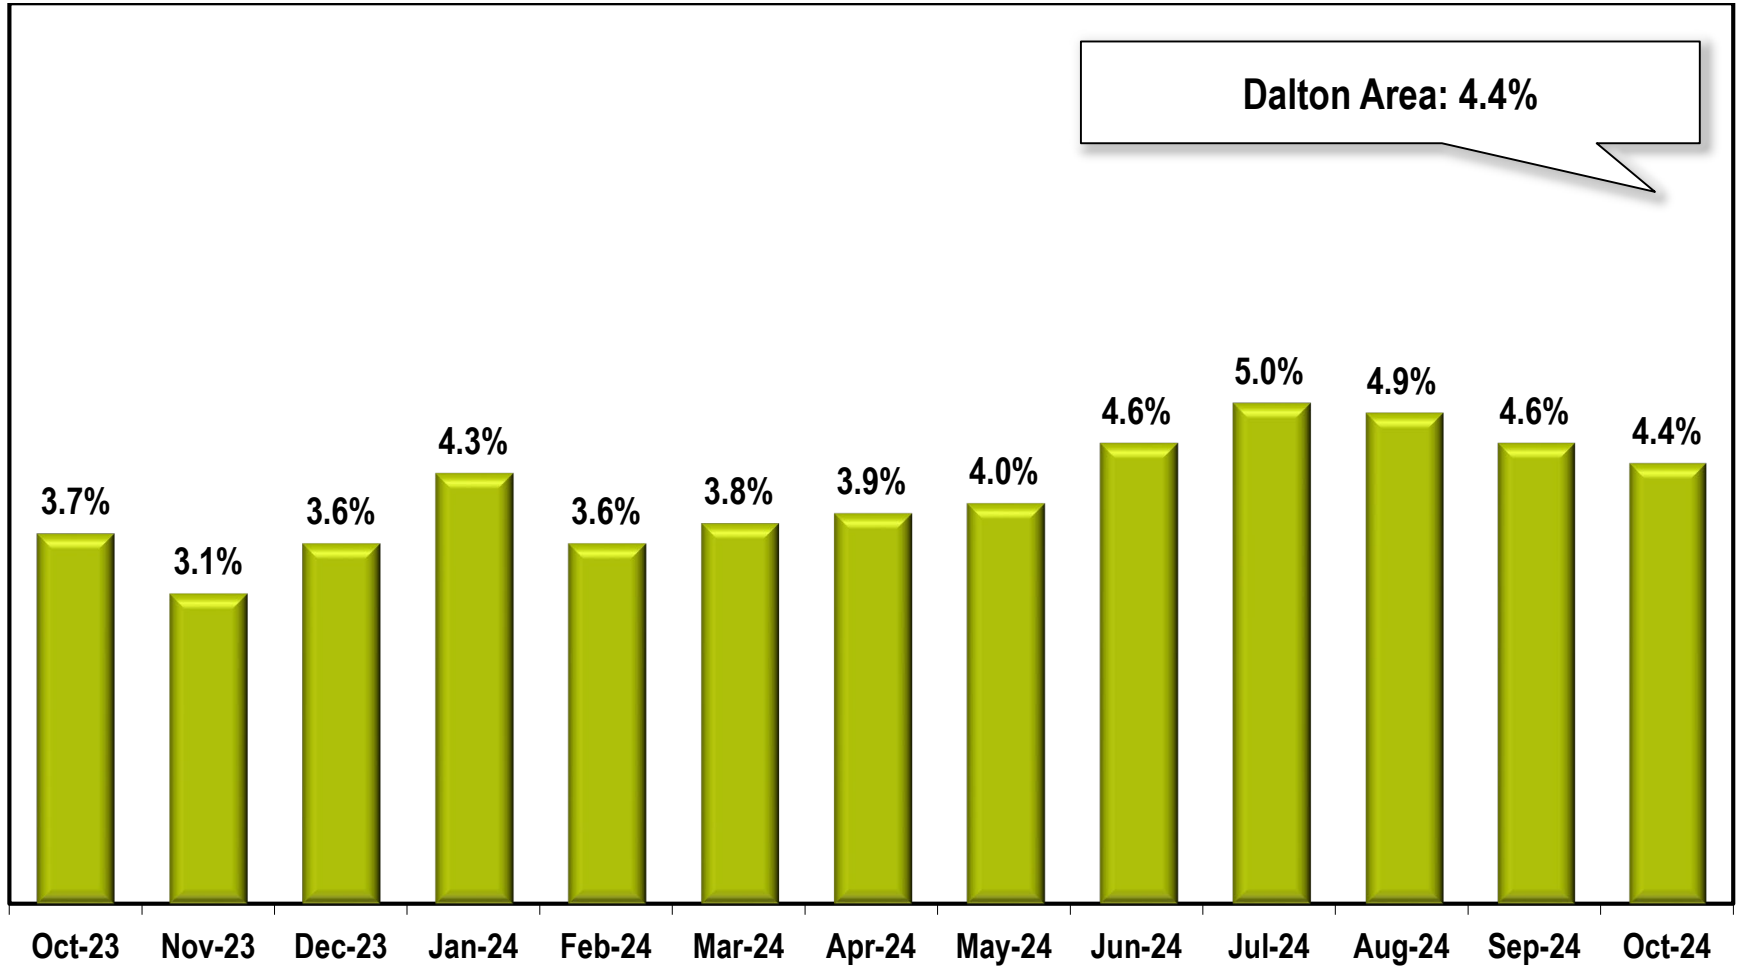

Dalton Area Unemployment Rate

(Not Seasonally Adjusted)

Note: Dalton Area includes Murray and Whitfield counties.

Source: Georgia Department of Labor – Bruce Thompson, Commissioner