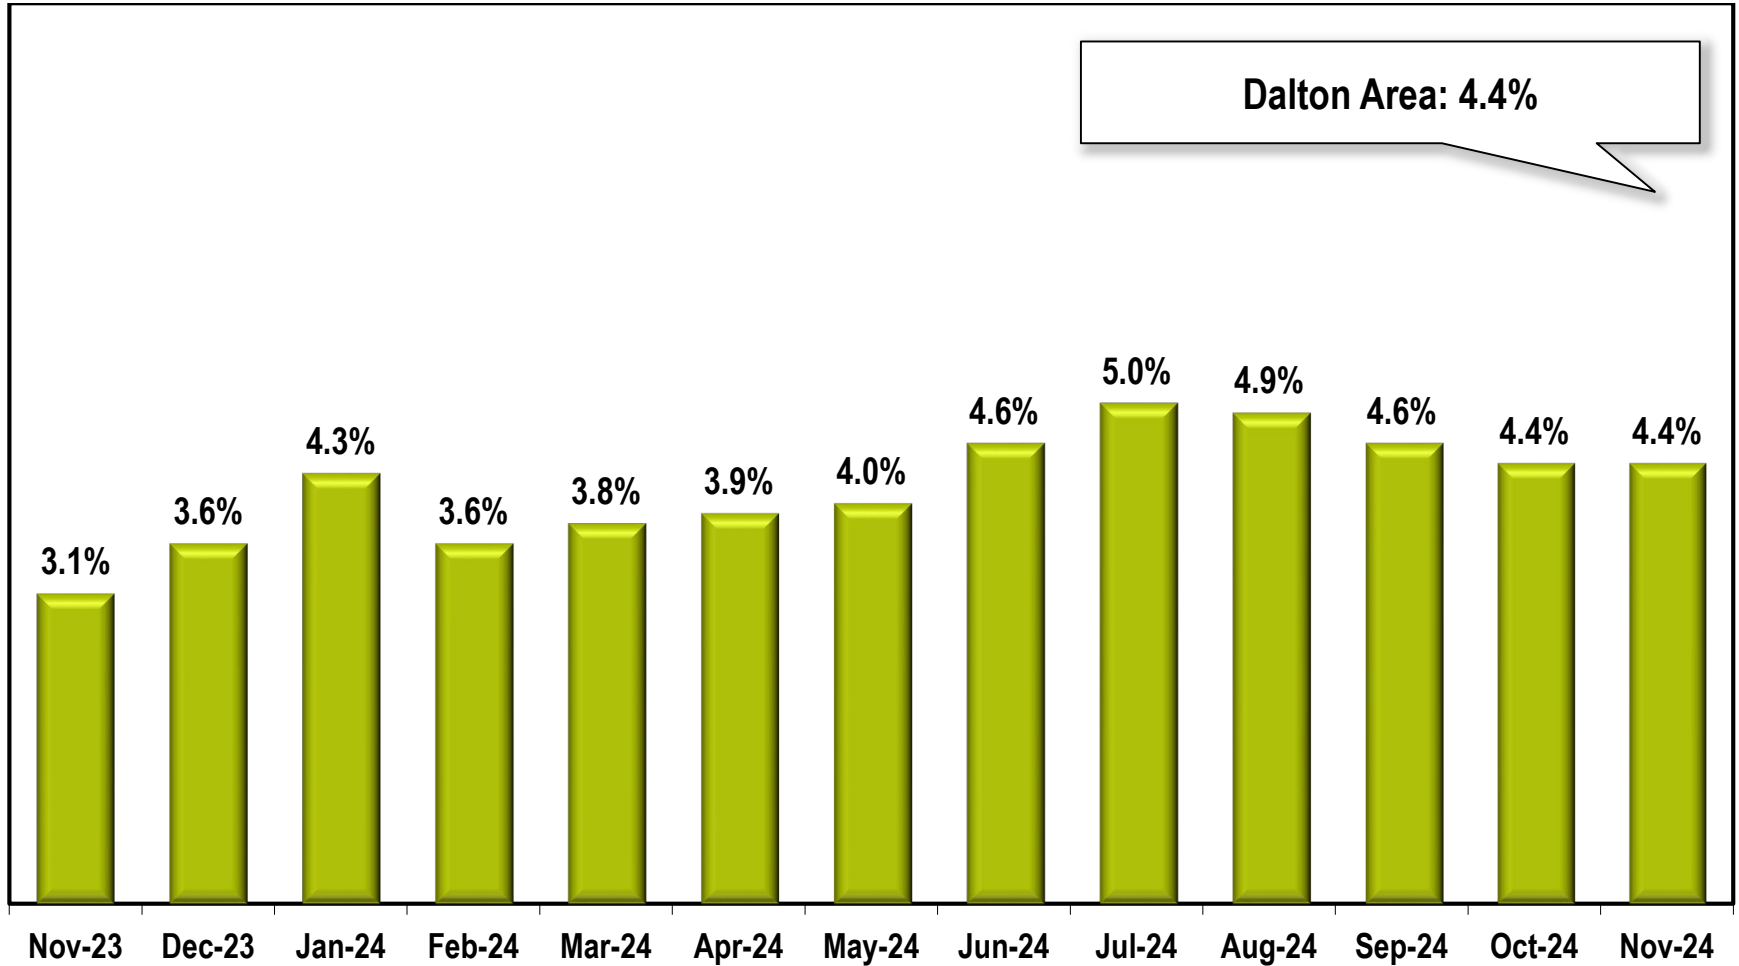

Dalton Area Unemployment Rate

(Not Seasonally Adjusted)

Note: Dalton Area includes Murray and Whitfield counties.

Source: Georgia Department of Labor – Bruce Thompson, Commissioner