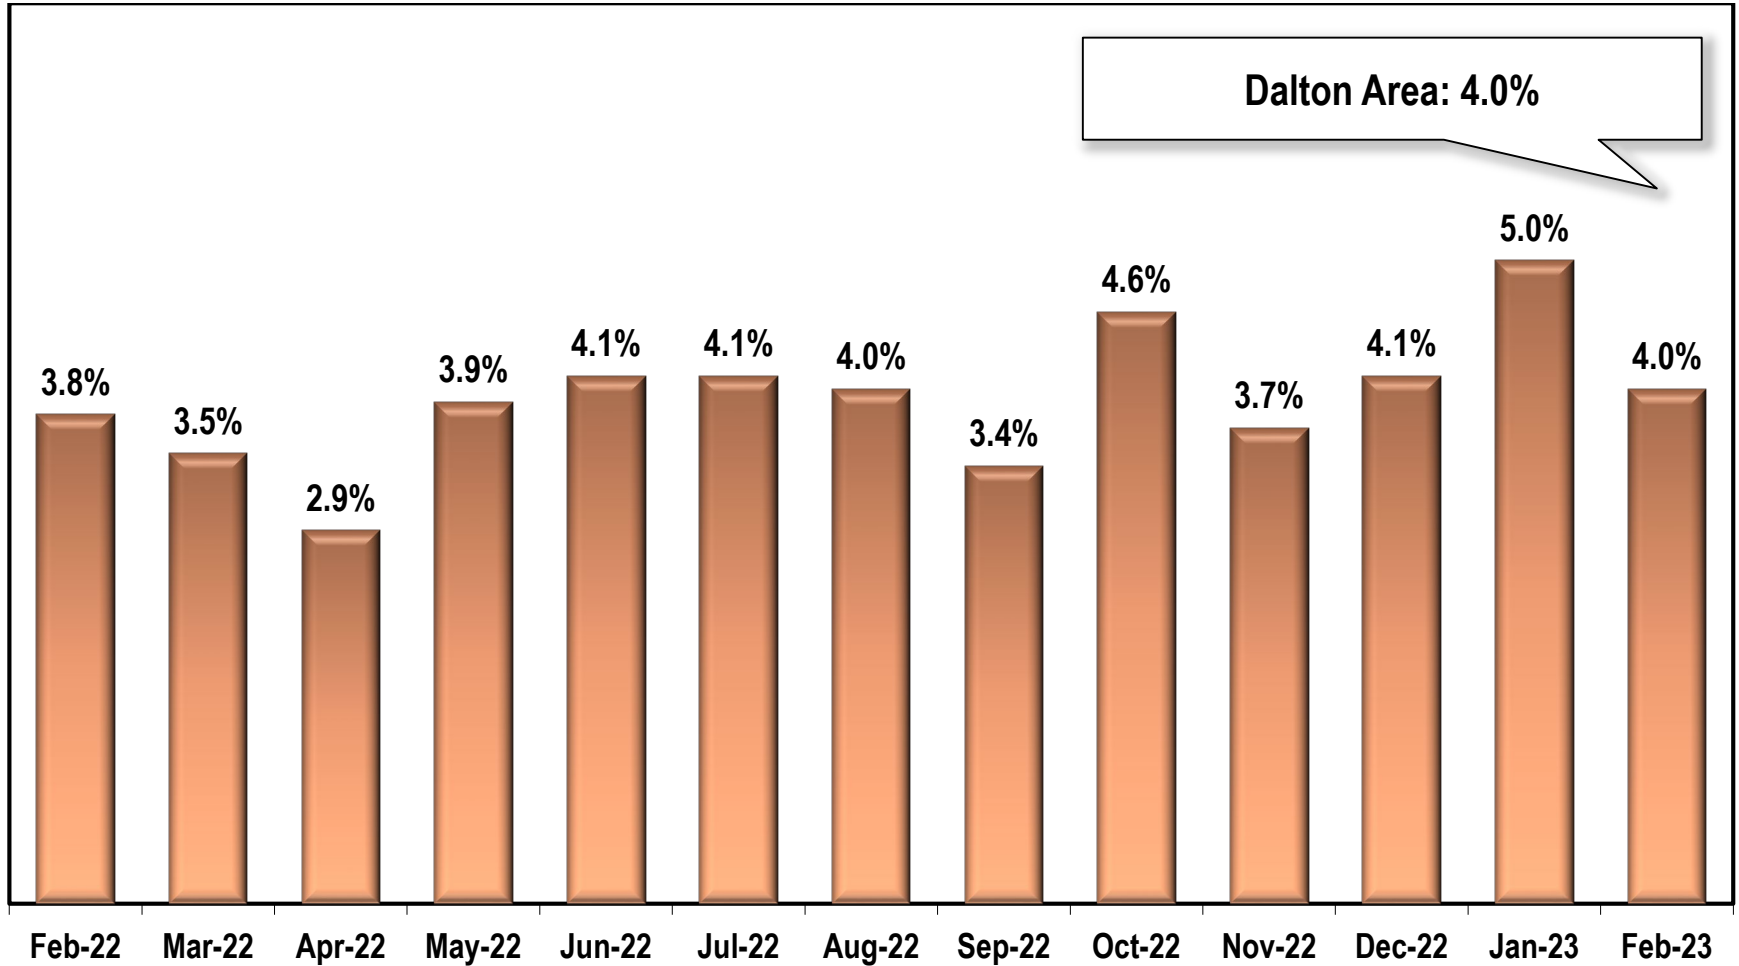

Dalton Area Unemployment Rate

(Not Seasonally Adjusted)

Note: Dalton Area includes Murray and Whitfield counties.

Source: Georgia Department of Labor – Bruce Thompson, Commissioner